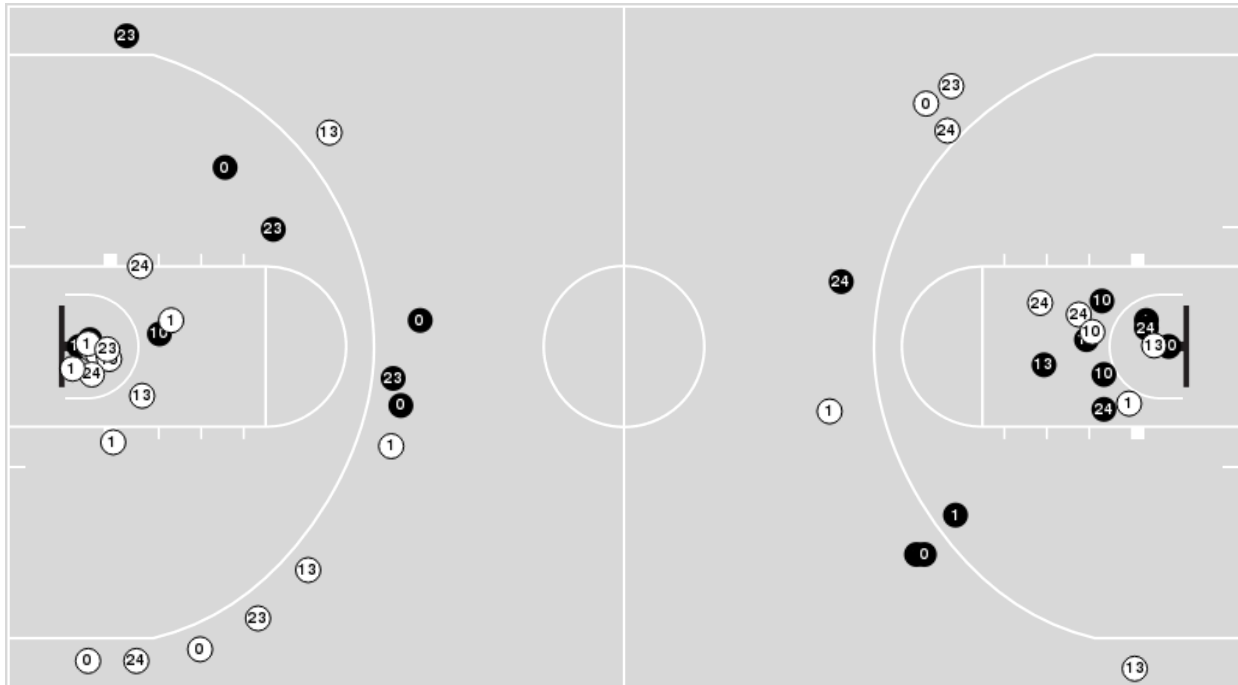

Officials: Doug Simmons, Michael Irving, Rob Kueneman

Players => 0, 1, 2, 10, 11, 12, 13, 15, 20, 23, 24, 30, 31, 32, 35, 40FG Types=>AllResults=>All

Maryland

All Field Goals