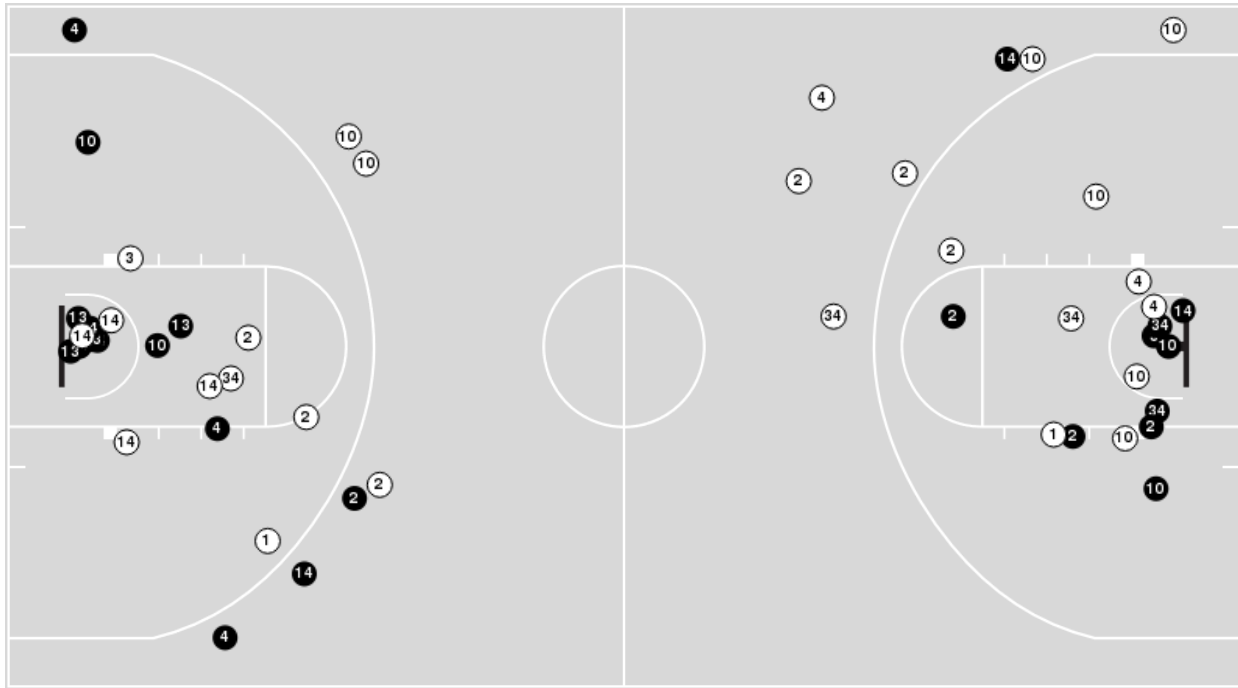

Officials: Doug Sirmons, Michael Irving, Rob Kueneman

Players => 0, 1, 2, 3, 4, 10, 13, 14, 15, 23, 24, 34, 42, 44FG Types=>AllResults=>All

Ohio State

All Field Goals