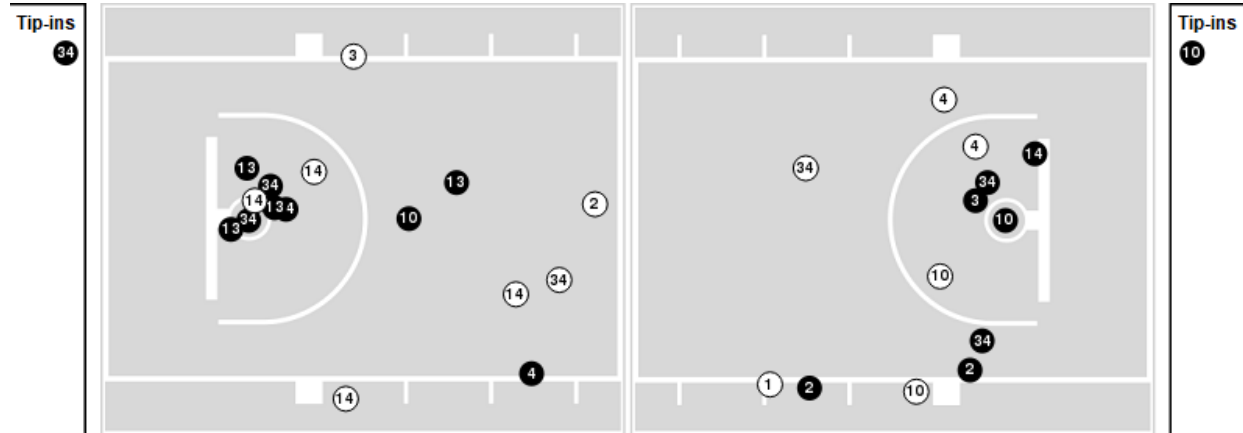

Officials: Doug Sirmons, Michael Irving, Rob Kueneman

Players => 0, 1, 2, 3, 4, 10, 13, 14, 15, 23, 24, 34, 42, 44FG Types=>AllResults=>All

Ohio State

All Field Goals

Blow Up Chart

● Made ○ Missed N - Player Number