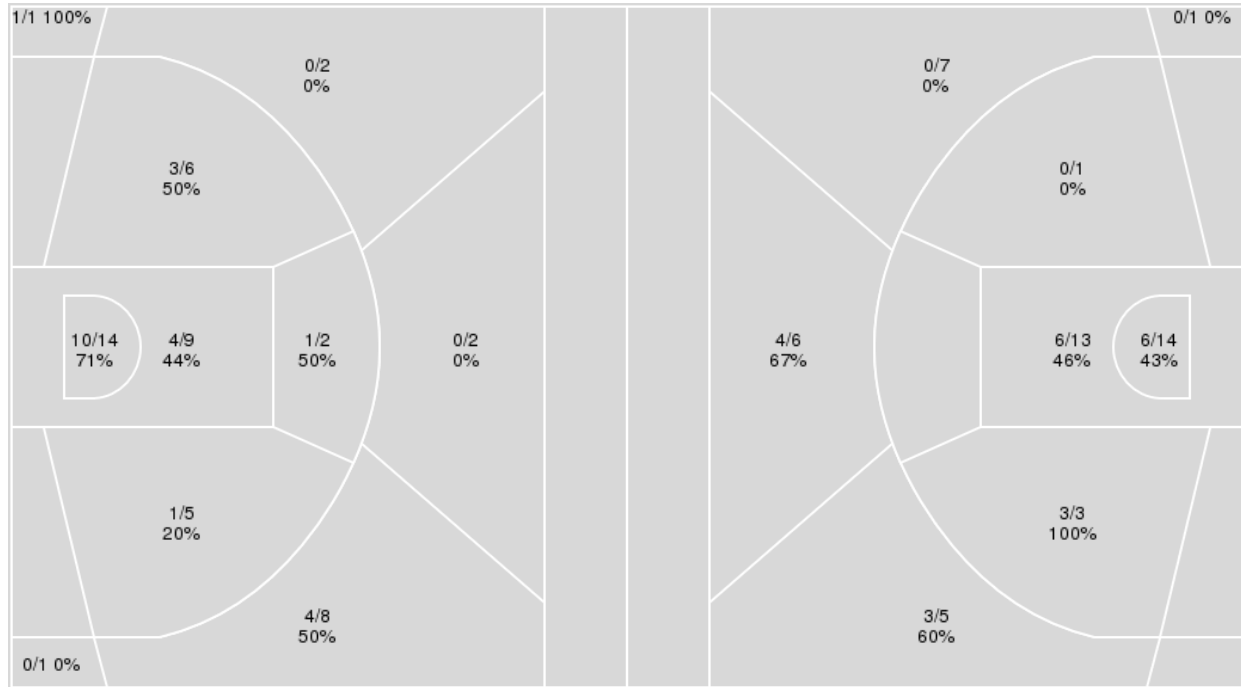

Officials: Doug Simmons, Michael Irving, Rob Kueneman

{ Players => 0, 1, 2, 3, 4, 10, 13, 14, 15, 23, 24, 34, 42, 44; } FG Types => All; Results => All;

{ Players => 0, 1, 2, 10, 11, 12, 13, 15, 20, 23, 24, 30, 31, 32, 35, 40; } FG Types => All; Results => All;

Ohio State

Maryland

Ohio State	M/A	%
Field Goals	24/50	48
2 Points	19/36	53
3 Points	5/14	36
Free Throws	20/20	100

Maryland	M/A	%
Field Goals	22/50	44
2 Points	15/31	48
3 Points	7/19	37
Free Throws	11/15	73