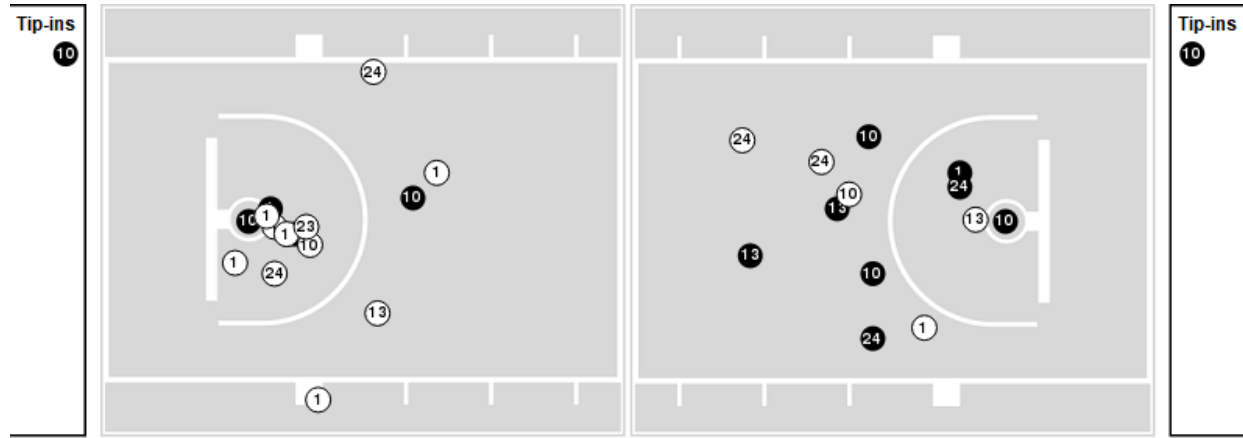

Officials: Doug Simmons, Michael Irving, Rob Kueneman

Players => 0, 1, 2, 10, 11, 12, 13, 15, 20, 23, 24, 30, 31, 32, 35, 40FG Types=>AllResults=>All

Maryland

All Field Goals

Blow Up Chart

N Made **O** Missed N - Player Number