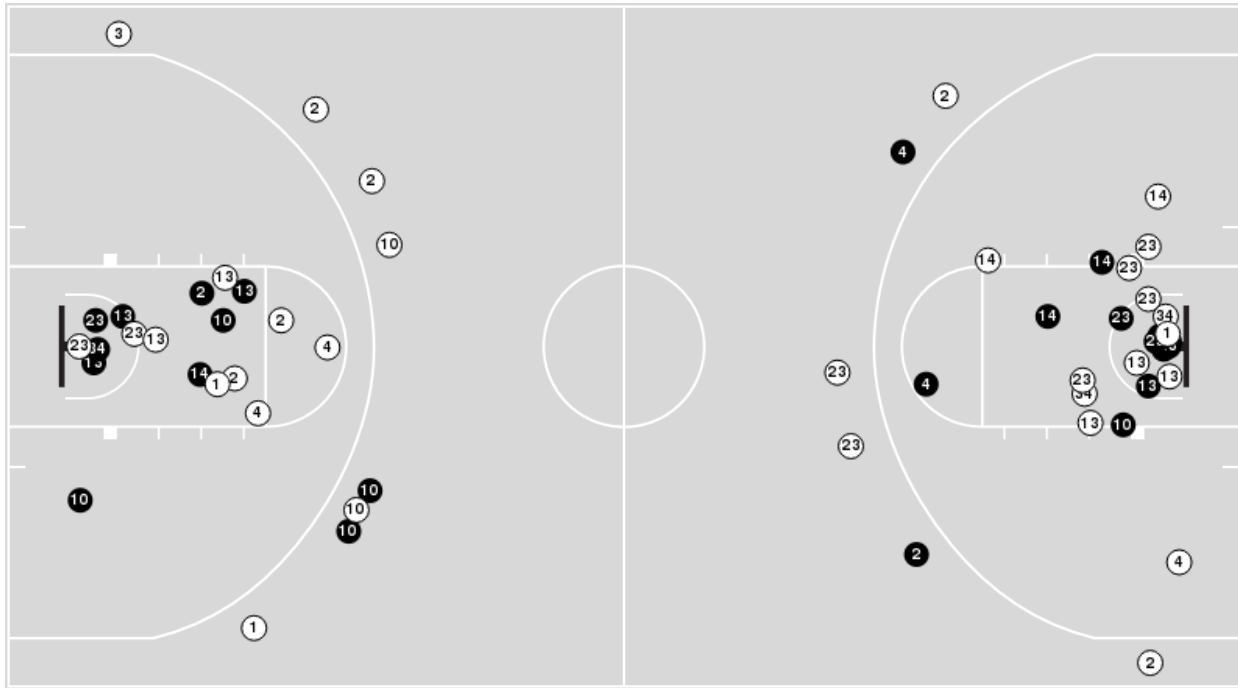

Officials: Kelly Pfeifer, John Higgins, Courtney Green

Players => AllFG Types=>AllResults=>All

Ohio State

All Field Goals