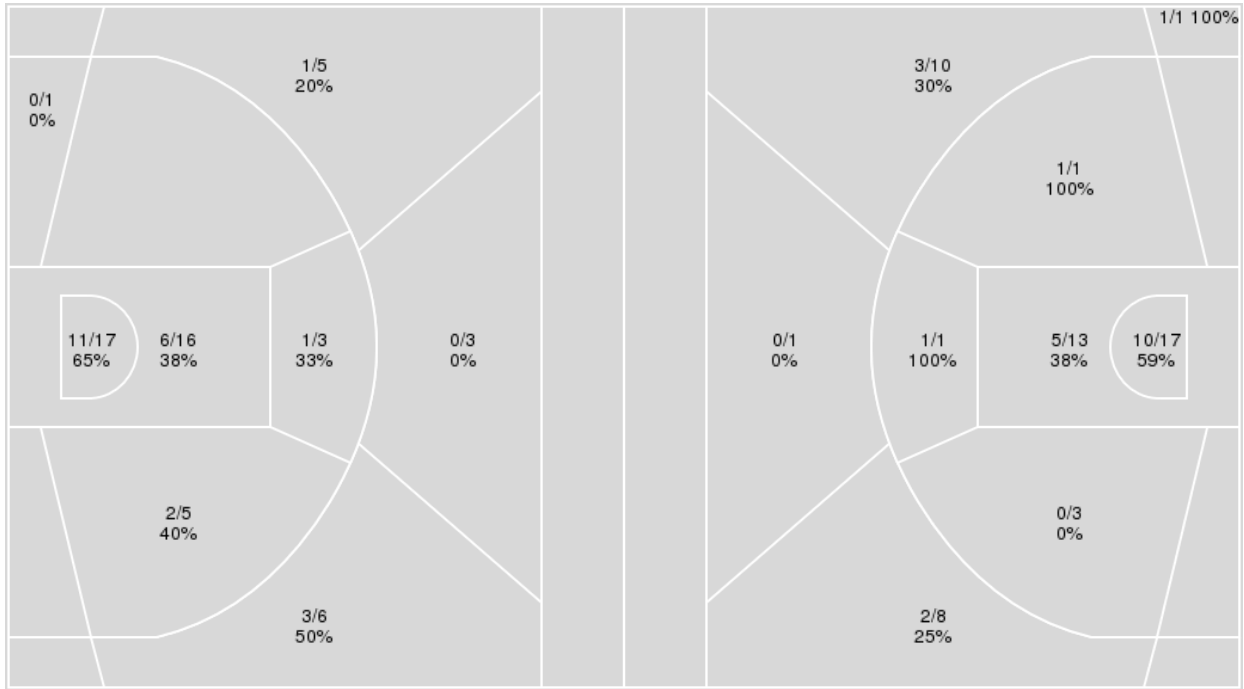

Officials: Kelly Pfeifer, John Higgins, Courtney Green

{ Players => All; } FG Types => All; Results => All;

{ Players => 0, 2, 3, 4, 5, 10, 11, 12, 13, 14, 15, 21, 22, 23, 30, 35; } FG
Types => All; Results => All;

Ohio State

Wisconsin

Ohio State	M/A	%
Field Goals	24/56	43
2 Points	20/42	48
3 Points	4/14	29
Free Throws	8/13	62

Wisconsin	M/A	%
Field Goals	23/55	42
2 Points	17/35	49
3 Points	6/20	30
Free Throws	13/22	59