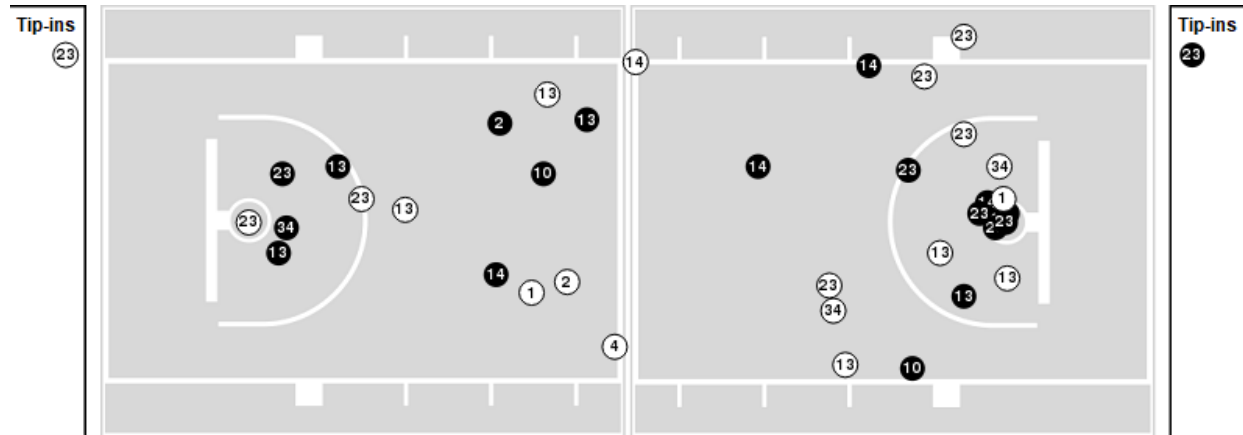

Officials: Kelly Pfeifer, John Higgins, Courtney Green

Players => AllFG Types=>AllResults=>All

Ohio State

All Field Goals

Blow Up Chart

● Made ○ Missed N - Player Number

Ohio State	M/A	%
Field Goals	24/56	43
2 Points	20/42	48
3 Points	4/14	29
Free Throws	8/13	62