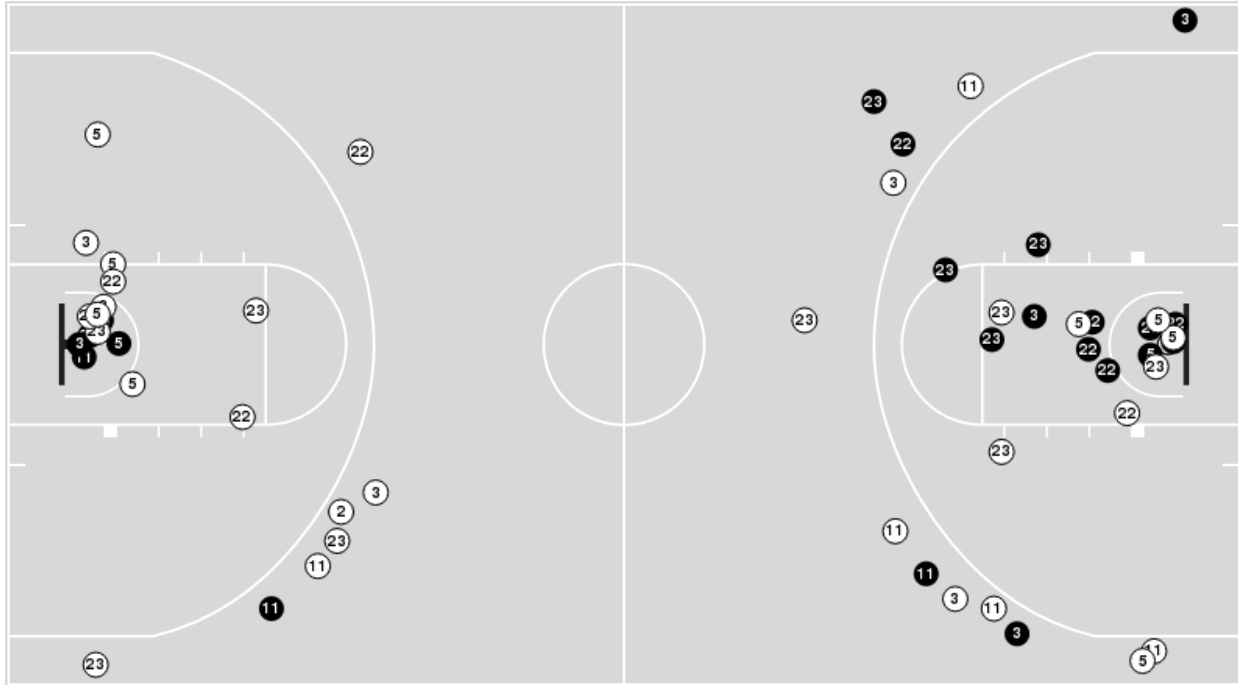

Officials: Kelly Pfeifer, John Higgins, Courtney Green

Players => 0, 2, 3, 4, 5, 10, 11, 12, 13, 14, 15, 21, 22, 23, 30, 35FG Types=>AllResults=>All

Wisconsin

All Field Goals