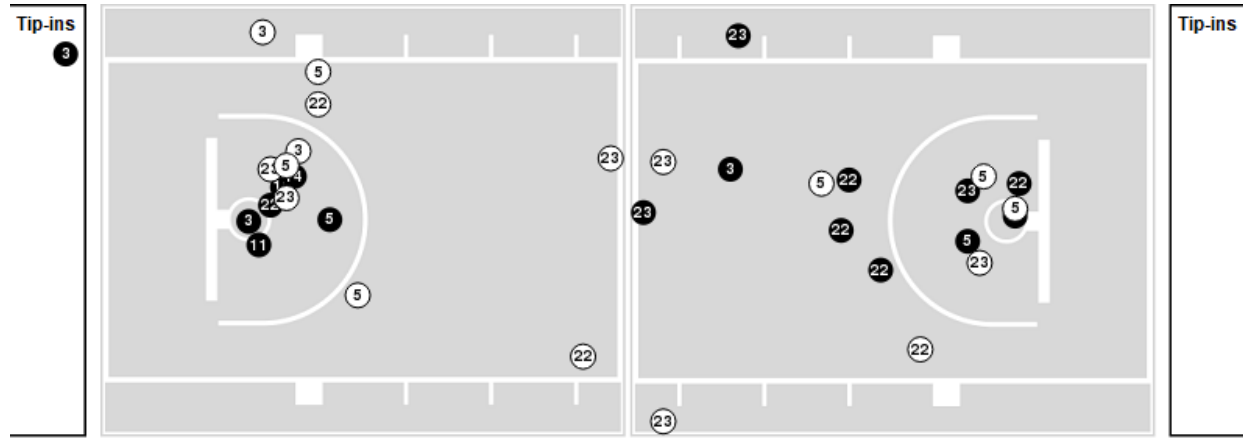

Blow Up Chart

● Made ○ Missed N - Player Number

Wisconsin	M/A	%
Field Goals	23/55	42
2 Points	17/35	49
3 Points	6/20	30
Free Throws	13/22	59

Wisconsin	M/A	%
Points in the Paint	30 (15 / 30)	50
Fast Break Points	3 (1/1)	100
Second Chance Points	4 (2/6)	33
Effective FG%	47