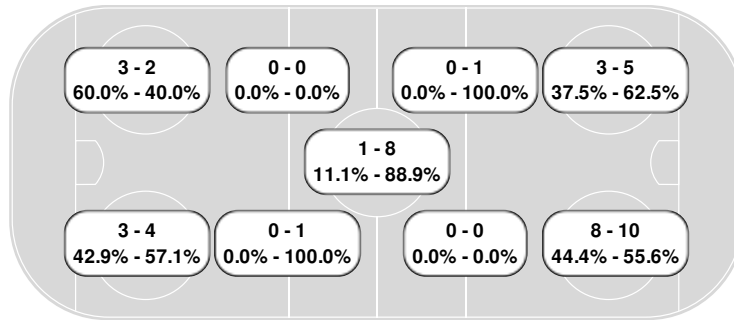

2022-23 Women's Ice Hockey Box Score Report

Jan 28, 2023, Start time: 03:01 PM, OSU Ice Rink, Columbus, Ohio
Attendance: 779

Game duration: 2:05

Goaltenders

Mavericks

#	Player	Min	GA	1	2	3	Saves
1	Alexa Berg	60:00	4	15	13	17	45
Loss - Alexa Berg (7-8-0)							

Buckeyes

#	Player	Min	GA	1	2	3	Saves
30	Amanda Thiele	60:00	2	9	8	5	22
Win - Amanda Thiele (13-1-1)							

Penalty summary

Prd	Player	Team	Min	Offense	Time	
2nd	Riley Brengman	OSU	2	High Sticking	09:29	PP
3rd	Taylor Wemple	MSU	5	Contact to the head	06:40	PP

Prd	Player	Team	Min	Offense	Time	
3rd	Whitney Tuttle	MSU	2	Tripping	18:45	PP

Faceoff summary

Mavericks

#	Player	W	L	FO%
3	Sydney Langseth	6	9	40.0
7	Claire Butorac	3	2	60.0
14	Alexis Paddington	3	6	33.3
9	Whitney Tuttle	3	13	18.8
17	Brooke Bryant	2	1	66.7
10	Jamie Nelson	1	0	100.0
Totals:		18	31	36.7

Buckeyes

#	Player	W	L	FO%
17	Emma Maltais	18	5	78.3
22	Sloane Matthews	7	6	53.8
11	Kenzie Hauswirth	5	7	41.7
10	Jenna Buglioni	1	0	100.0
Totals:		31	18	63.3

Faceoff chart

Mavericks

FACEOFFS	WON
1st Period	7
2nd Period	6
3rd Period	5
At even strength	14
Power play	1
Short handed	3

Buckeyes

WON	FACEOFFS
11	1st Period
11	2nd Period
9	3rd Period
27	At even strength
4	Power play
0	Short handed

Power play summary

Mavericks

Prd	Start	End	Elapsed	Shots	(Opp)	
2	09:29	09:47	00:18	1	0	PPG
Summary: 1 opps, 1 shots, 1 goal, time 00:18						

Buckeyes

Prd	Start	End	Elapsed	Shots	(Opp)	
3	06:40	10:36	03:56	5	0	PPG
3	10:36	11:40	01:04	1	0	
3	18:45	20:00	01:15	4	0	
Summary: 3 opps, 10 shots, 1 goal, time 06:15						

Shootout summary

No Shootouts

Referee's Signature _____