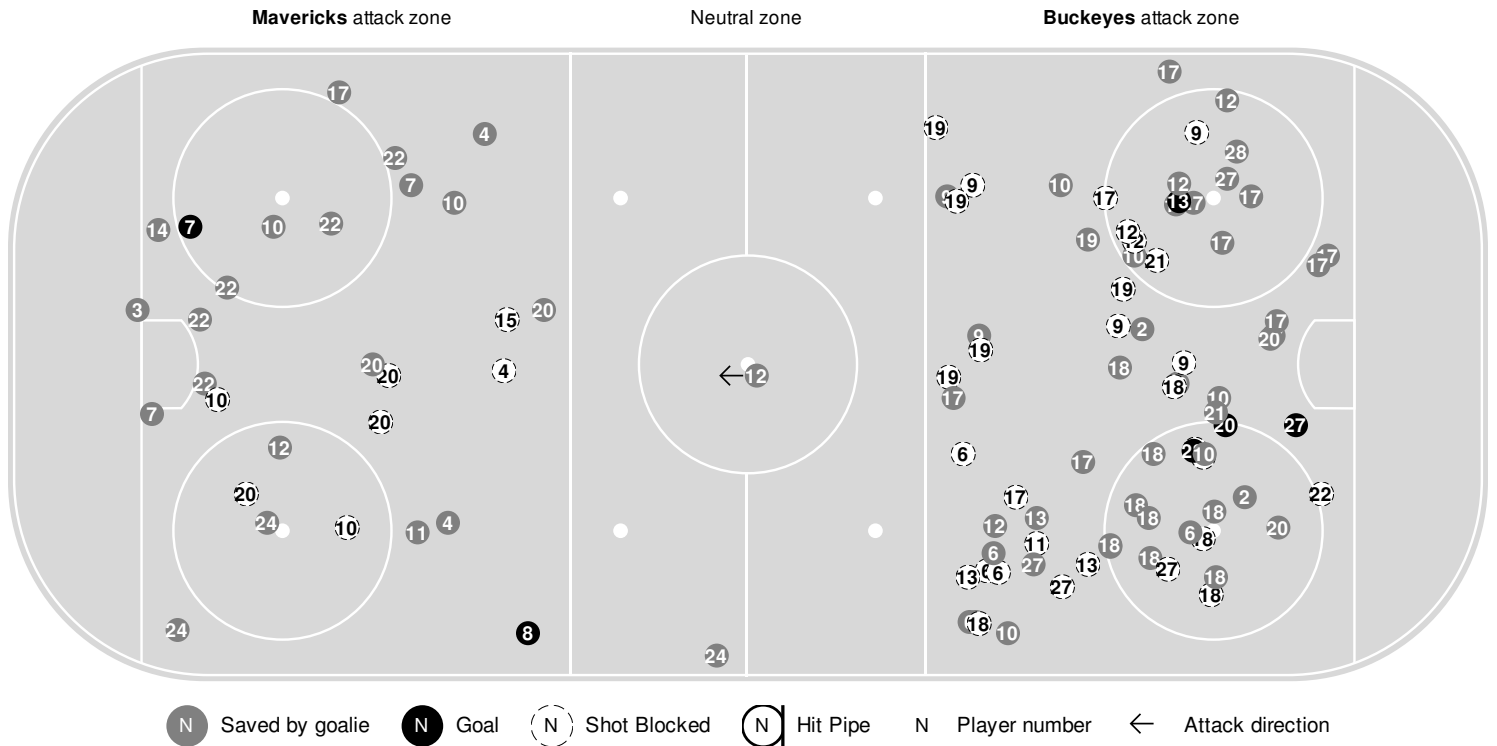

2022-23 Women's Ice Hockey Shot Chart Report

Jan 28, 2023, Start time: 03:01 PM, OSU Ice Rink, Columbus, Ohio
Attendance: 779

Game duration: 2:05

MINNESOTA ST.

2 - 4

OHIO ST.

Scoring by period

Team	1	2	3
Minnesota St.	0	2	0
Ohio St.	3	0	1

Shot chart

Shot summary

Mavericks

	1	2	3	Tot
Total shots attempted	10	13	13	36
Blocked by defense	1	1	5	7
Shots Off Target	0	2	3	5
Pipes	0	0	0	0
Total shots on-target	9	10	5	24
Shots saved by goalie Alexa Berg	15	13	17	45
Goals scored:				2