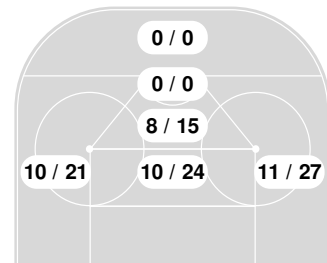

2022-23 Women's Ice Hockey Shot Chart (Advanced) Report

Jan 28, 2023, Start time: 03:01 PM, OSU Ice Rink, Columbus, Ohio
Attendance: 779

Game duration: 2:05

MINNESOTA ST.

2 - 4

OHIO ST.

Scoring by period

Team	1	2	3
Minnesota St.	0	2	0
Ohio St.	3	0	1

Shot chart

Mavericks Attack zone

Buckeyes Attack zone

N Saved by goalie
 N Goal
 N Shot On-target
 N Shot Blocked
 N Hit Pipe
 N Player number

Shot statistics

Mavericks Attack zone

Buckeyes Attack zone

Shot summary

Mavericks

Buckeyes

2022-23 Women's Ice Hockey Shot Chart (Advanced) Report

Jan 28, 2023, Start time: 03:01 PM, OSU Ice Rink, Columbus, Ohio
Attendance: 779

Game duration: 2:05

	1	2	3	Tot
Total shots attempted	10	13	13	36
Blocked by defense	1	1	5	7
Shots Off Target	0	2	3	5
Pipes	0	0	0	0
Total shots on-target	9	10	5	24
Shots saved by goalie Alexa Berg	15	13	17	45
Goals scored:				2