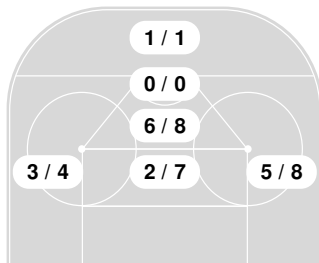

Shot chart

Mavericks Attack zone

Buckeyes Attack zone

N Saved by goalie
 N Goal
 N Shot On-target
 N Shot Blocked
 N Hit Pipe
 N Player number

Shot statistics

Mavericks Attack zone

Buckeyes Attack zone

Shot summary

Mavericks

Buckeyes

2022-23 Women's Ice Hockey Shot Chart (Advanced) Report

Jan 28, 2023, Start time: 03:01 PM, OSU Ice Rink, Columbus, Ohio
Attendance: 779

Game duration: 2:05

	1	2	3	Tot
Total shots attempted	10	13	13	36
Blocked by defense	1	1	5	7
Shots Off Target	0	2	3	5
Pipes	0	0	0	0
Total shots on-target	9	10	5	24
Shots saved by goalie Alexa Berg	15	13	17	45
Goals scored:				2