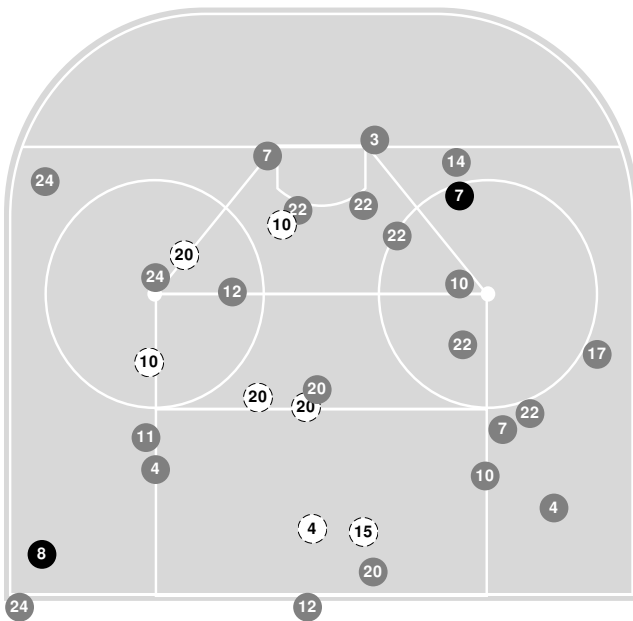

Buckeyes

	1	2	3	Tot
Total shots attempted	37	32	30	99
Blocked by defense	12	10	7	29
Shots Off Target	7	9	5	21
Pipes	0	0	0	0
Total shots on-target	18	13	18	49
Shots saved by goalie Amanda Thiele	9	8	5	22
Goals scored:				4

2022-23 Women's Ice Hockey Shot Chart (Advanced) Report

Jan 28, 2023, Start time: 03:01 PM, OSU Ice Rink, Columbus, Ohio
Attendance: 779

Game duration: 2:05

MINNESOTA ST.

2 - 4

OHIO ST.

Scoring by period

Team	1	2	3
Minnesota St.	0	2	0
Ohio St.	3	0	1

Shot chart

Mavericks Attack zone

Buckeyes Attack zone

N Saved by goalie
 N Goal
 N Shot On-target
 N Shot Blocked
 N Hit Pipe
 N Player number

Shot statistics

Mavericks Attack zone

Buckeyes Attack zone

Shot summary

Mavericks

Buckeyes

2022-23 Women's Ice Hockey Shot Chart (Advanced) Report

Jan 28, 2023, Start time: 03:01 PM, OSU Ice Rink, Columbus, Ohio
Attendance: 779

Game duration: 2:05

	1	2	3	Tot
Total shots attempted	10	13	13	36
Blocked by defense	1	1	5	7
Shots Off Target	0	2	3	5
Pipes	0	0	0	0
Total shots on-target	9	10	5	24
Shots saved by goalie Alexa Berg	15	13	17	45
Goals scored:				2