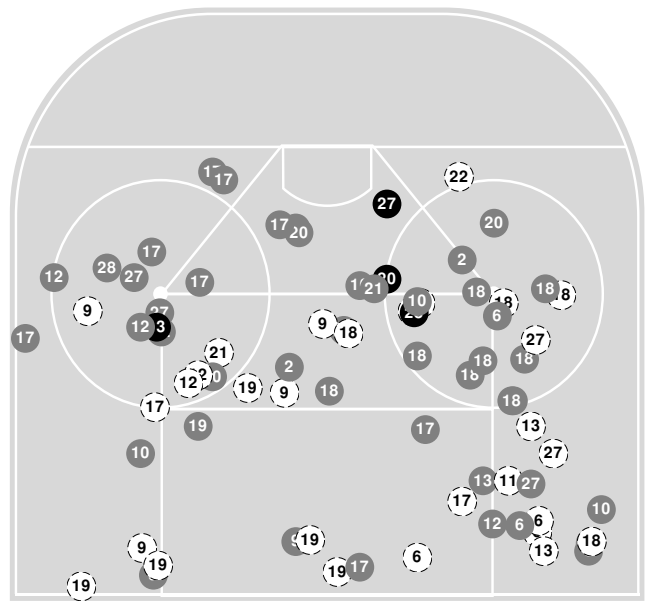

Buckeyes

	1	2	3	Tot
Total shots attempted	37	32	30	99
Blocked by defense	12	10	7	29
Shots Off Target	7	9	5	21
Pipes	0	0	0	0
Total shots on-target	18	13	18	49
Shots saved by goalie Amanda Thiele	9	8	5	22
Goals scored:				4

2022-23 Women's Ice Hockey Shot Chart (Advanced) Report

Jan 28, 2023, Start time: 03:01 PM, OSU Ice Rink, Columbus, Ohio
Attendance: 779

Game duration: 2:05

MINNESOTA ST.

2 - 4

OHIO ST.

Scoring by period

Team	1	2	3
Minnesota St.	0	2	0
Ohio St.	3	0	1

Shot chart

Mavericks Attack zone

Buckeyes Attack zone

N Saved by goalie
 N Goal
 N Shot On-target
 N Shot Blocked
 N Hit Pipe
 N Player number

Shot statistics

Mavericks Attack zone

Buckeyes Attack zone

Shot summary

Mavericks

Buckeyes

2022-23 Women's Ice Hockey Shot Chart (Advanced) Report

Jan 28, 2023, Start time: 03:01 PM, OSU Ice Rink, Columbus, Ohio
Attendance: 779

Game duration: 2:05

	1	2	3	Tot
Total shots attempted	10	13	13	36
Blocked by defense	1	1	5	7
Shots Off Target	0	2	3	5
Pipes	0	0	0	0
Total shots on-target	9	10	5	24
Shots saved by goalie Alexa Berg	15	13	17	45
Goals scored:				2