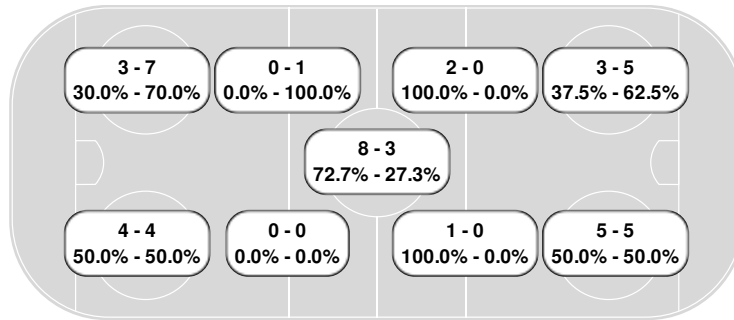

2022-23 Women's Ice Hockey Box Score Report

Jan 27, 2023, Start time: 06:01 PM, OSU Ice Rink, Columbus, Ohio
Attendance: 686

Game duration: 2:00

Goaltenders

Mavericks

#	Player	Min	GA	1	2	3	Saves
37	Lauren Barbro	60:00	6	11	21	10	42
Loss - Lauren Barbro (6-8-0)							

Buckeyes

#	Player	Min	GA	1	2	3	Saves
35	Quinn Kuntz	60:00	2	3	6	6	15
Win - Quinn Kuntz (4-0-0)							

Penalty summary

Prd	Player	Team	Min	Offense	Time	
2nd	Brooke Bink	OSU	2	Tripping	01:59	PP
3rd	Jamie Nelson	MSU	2	Hooking	03:56	PP

Prd	Player	Team	Min	Offense	Time	
3rd	Emma Maltais	OSU	2	Cross Checking	10:15	PP

Faceoff summary

Mavericks

#	Player	W	L	FO%
3	Sydney Langseth	9	5	64.3
9	Whitney Tuttle	6	11	35.3
14	Alexis Paddington	5	1	83.3
17	Brooke Bryant	5	6	45.5
7	Claire Butorac	1	2	33.3
Totals:		26	25	51.0

Buckeyes

#	Player	W	L	FO%
17	Emma Maltais	11	9	55.0
11	Kenzie Hauswirth	8	7	53.3
22	Sloane Matthews	4	7	36.4
10	Jenna Buglioni	1	1	50.0
28	Sofie Lundin	1	1	50.0
2	Emerson Jarvis	0	1	0.0
Totals:		25	26	49.0

Faceoff chart

Mavericks

FACEOFFS	WON
1st Period	6
2nd Period	9
3rd Period	11
At even strength	25
Power play	1
Short handed	0

Buckeyes

WON	FACEOFFS
4	1st Period
12	2nd Period
9	3rd Period
23	At even strength
1	Power play
1	Short handed

Power play summary

Mavericks

Prd	Start	End	Elapsed	Shots	(Opp)	
2	01:59	02:30	00:31	1	0	PPG
3	10:15	12:15	02:00	0	1	
Summary: 2 opps, 1 shots, 1 goal, time 02:31						

Buckeyes

Prd	Start	End	Elapsed	Shots	(Opp)	
3	03:56	04:42	00:46	1	0	PPG
Summary: 1 opps, 1 shots, 1 goal, time 00:46						

Shootout summary

No Shootouts

Penalty shot summary

No Penalty Shots

Referee's Signature _____