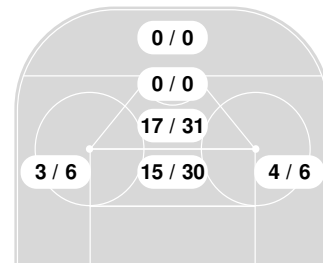

2022-23 Women's Ice Hockey Shot Chart (Advanced) Report

Jan 27, 2023, Start time: 06:01 PM, OSU Ice Rink, Columbus, Ohio
Attendance: 686

Game duration: 2:00

MINNESOTA ST.

2 - 6

OHIO ST.

Scoring by period

Team	1	2	3
Minnesota St.	0	1	1
Ohio St.	1	2	3

Shot chart

Mavericks Attack zone

Buckeyes Attack zone

N Saved by goalie
 N Goal
 N Shot On-target
 N Shot Blocked
 N Hit Pipe
 N Player number

Shot statistics

Mavericks Attack zone

Buckeyes Attack zone

Shot summary

Mavericks

Buckeyes

2022-23 Women's Ice Hockey Shot Chart (Advanced) Report

Jan 27, 2023, Start time: 06:01 PM, OSU Ice Rink, Columbus, Ohio
Attendance: 686

Game duration: 2:00

	1	2	3	Tot
Total shots attempted	7	11	15	33
Blocked by defense	3	3	3	9
Shots Off Target	1	1	4	6
Pipes	0	0	1	1
Total shots on-target	3	7	7	17
Shots saved by goalie Lauren Barbro	11	21	10	42
Goals scored:				2