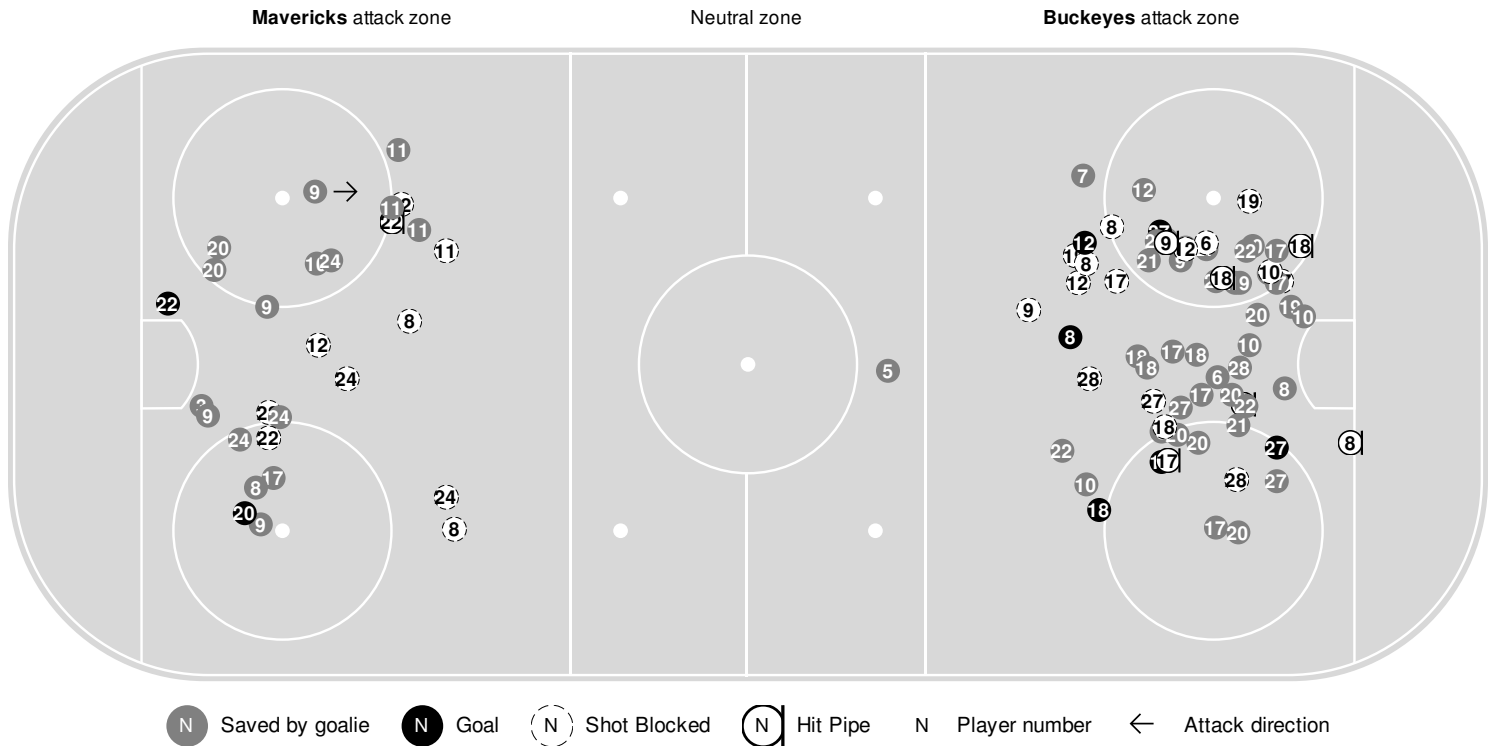

2022-23 Women's Ice Hockey Shot Chart Report

Jan 27, 2023, Start time: 06:01 PM, OSU Ice Rink, Columbus, Ohio
Attendance: 686

Game duration: 2:00

MINNESOTA ST. 2 - 6 OHIO ST.

Scoring by period

Team	1	2	3
Minnesota St.	0	1	1
Ohio St.	1	2	3

Shot chart

Shot summary

Mavericks

	1	2	3	Tot
Total shots attempted	7	11	15	33
Blocked by defense	3	3	3	9
Shots Off Target	1	1	4	6
Pipes	0	0	1	1
Total shots on-target	3	7	7	17
Shots saved by goalie Lauren Barbro	11	21	10	42
Goals scored:				2