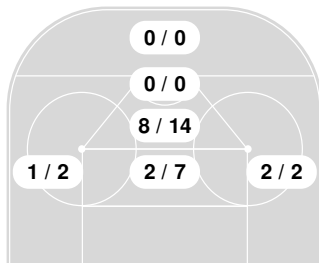

2022-23 Women's Ice Hockey Shot Chart (Advanced) Report

Jan 27, 2023, Start time: 06:01 PM, OSU Ice Rink, Columbus, Ohio
Attendance: 686

Game duration: 2:00

MINNESOTA ST.

2 - 6

OHIO ST.

Scoring by period

Team	1	2	3
Minnesota St.	0	1	1
Ohio St.	1	2	3

Shot chart

Mavericks Attack zone

Buckeyes Attack zone

N Saved by goalie
 N Goal
 N Shot On-target
 N Shot Blocked
 N Hit Pipe
 N Player number

Shot statistics

Mavericks Attack zone

Buckeyes Attack zone

Shot summary

Mavericks

Buckeyes

2022-23 Women's Ice Hockey Shot Chart (Advanced) Report

Jan 27, 2023, Start time: 06:01 PM, OSU Ice Rink, Columbus, Ohio
Attendance: 686

Game duration: 2:00

	1	2	3	Tot
Total shots attempted	7	11	15	33
Blocked by defense	3	3	3	9
Shots Off Target	1	1	4	6
Pipes	0	0	1	1
Total shots on-target	3	7	7	17
Shots saved by goalie Lauren Barbro	11	21	10	42
Goals scored:				2