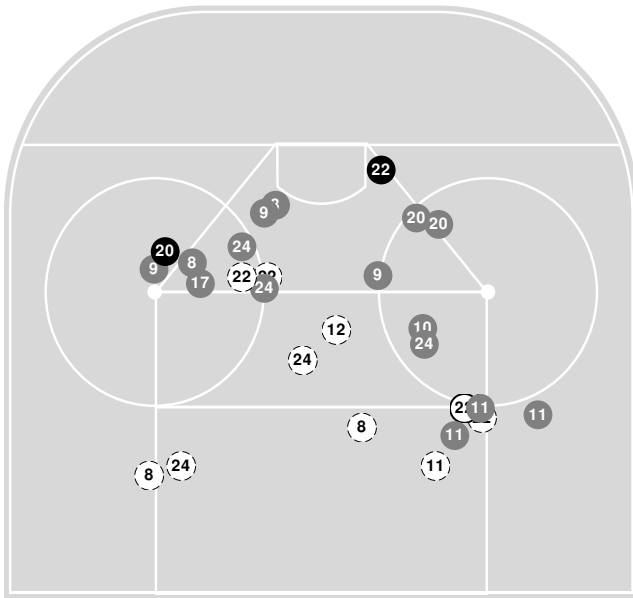

2022-23 Women's Ice Hockey Shot Chart (Advanced) Report

Jan 27, 2023, Start time: 06:01 PM, OSU Ice Rink, Columbus, Ohio
Attendance: 686

Game duration: 2:00

MINNESOTA ST.

2 - 6

OHIO ST.

Scoring by period

Team	1	2	3
Minnesota St.	0	1	1
Ohio St.	1	2	3

Shot chart

Mavericks Attack zone

Buckeyes Attack zone

N Saved by goalie
 N Goal
 N Shot On-target
 N Shot Blocked
 N Hit Pipe
 N Player number

Shot statistics

Mavericks Attack zone

Buckeyes Attack zone

Shot summary

Mavericks

Buckeyes

2022-23 Women's Ice Hockey Shot Chart (Advanced) Report

Jan 27, 2023, Start time: 06:01 PM, OSU Ice Rink, Columbus, Ohio
Attendance: 686

Game duration: 2:00

	1	2	3	Tot
Total shots attempted	7	11	15	33
Blocked by defense	3	3	3	9
Shots Off Target	1	1	4	6
Pipes	0	0	1	1
Total shots on-target	3	7	7	17
Shots saved by goalie Lauren Barbro	11	21	10	42
Goals scored:				2