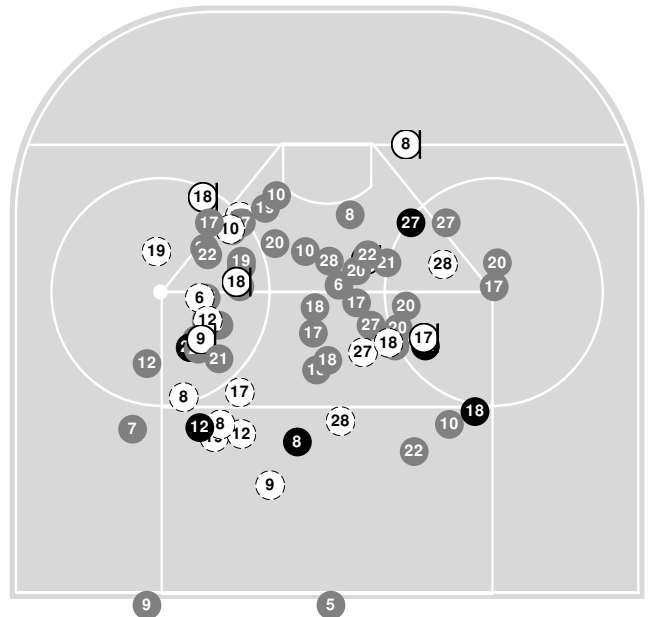

Shot chart

Shot summary

Mavericks

	1	2	3	Tot
Total shots attempted	7	11	15	33
Blocked by defense	3	3	3	9
Shots Off Target	1	1	4	6
Pipes	0	0	1	1
Total shots on-target	3	7	7	17
Shots saved by goalie Lauren Barbro	11	21	10	42
Goals scored:				2

2022-23 Women's Ice Hockey Shot Chart (Advanced) Report

Jan 27, 2023, Start time: 06:01 PM, OSU Ice Rink, Columbus, Ohio
Attendance: 686

Game duration: 2:00

MINNESOTA ST.

2 - 6

OHIO ST.

Scoring by period

Team	1	2	3
Minnesota St.	0	1	1
Ohio St.	1	2	3

Shot chart

Mavericks Attack zone

Buckeyes Attack zone

N Saved by goalie
 N Goal
 N Shot On-target
 N Shot Blocked
 N Hit Pipe
 N Player number

Shot statistics

Mavericks Attack zone

Buckeyes Attack zone

Shot summary

Mavericks

Buckeyes

2022-23 Women's Ice Hockey Shot Chart (Advanced) Report

Jan 27, 2023, Start time: 06:01 PM, OSU Ice Rink, Columbus, Ohio
Attendance: 686

Game duration: 2:00

	1	2	3	Tot
Total shots attempted	7	11	15	33
Blocked by defense	3	3	3	9
Shots Off Target	1	1	4	6
Pipes	0	0	1	1
Total shots on-target	3	7	7	17
Shots saved by goalie Lauren Barbro	11	21	10	42
Goals scored:				2