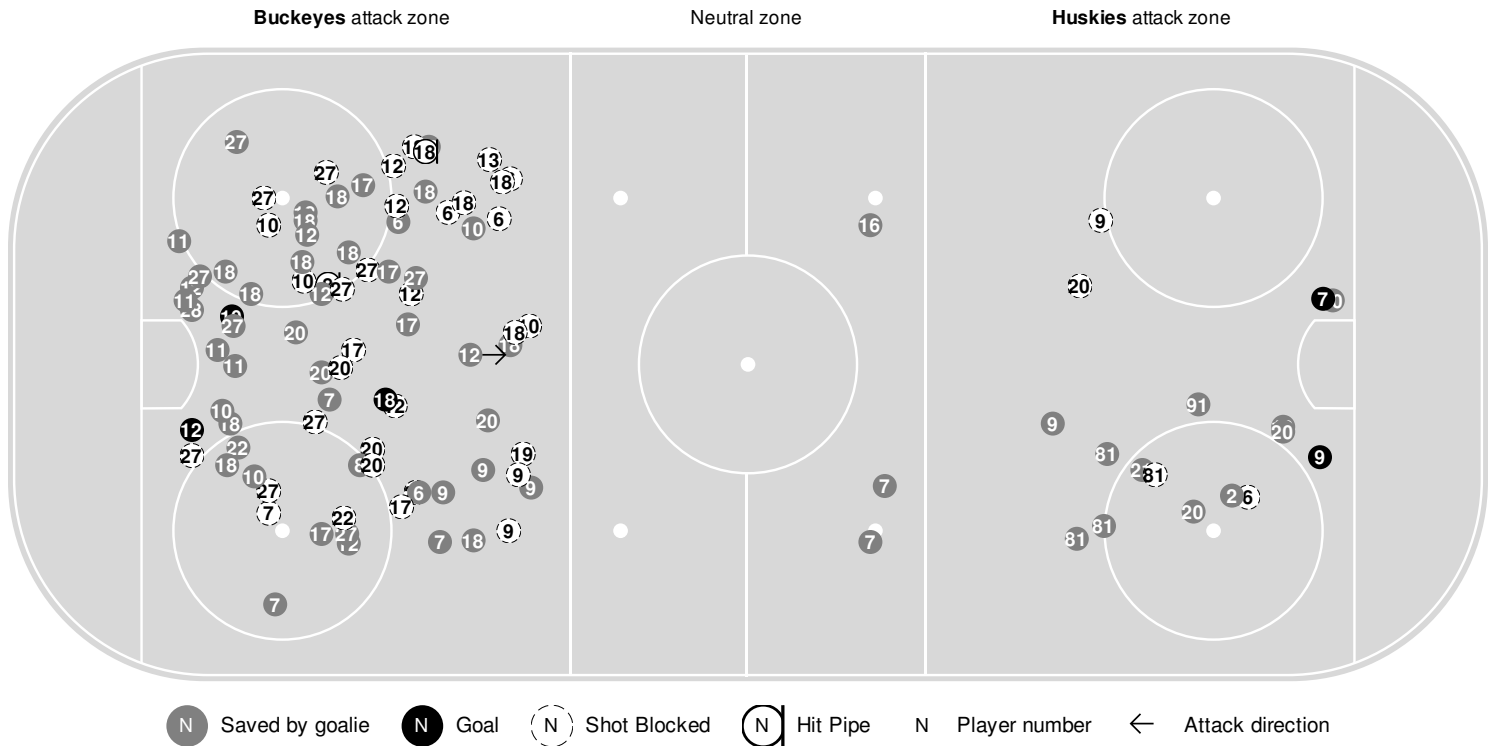

2022-23 Women's Ice Hockey Shot Chart Report

Jan 21, 2023, Start time: 02:00 PM, Herb Brooks National Hockey Center, St. Cloud,
Attendance: 416

Game duration: 2:16

OHIO ST.   3 - 2   ST. CLOUD ST.

Scoring by period

Team	1	2	3	OT 1
Ohio St.	1	0	1	1
St. Cloud St.	0	1	1	0

Shot chart

Shot summary

Buckeyes

	1	2	3	OT 1	Tot
Total shots attempted	36	32	35	2	105
Blocked by defense	7	15	11	0	33
Shots Off Target	5	7	8	0	20
Pipes	1	0	1	0	2
Total shots on-target	23	10	15	2	50
Shots saved by goalie Amanda Thiele	4	5	5	1	15
Goals scored:					3

Huskies

	1	2	3	OT 1	Tot
Total shots attempted	5	10	8	2	25
Blocked by defense	1	1	1	1	4
Shots Off Target	0	3	1	0	4
Pipes	0	0	0	0	0
Total shots on-target	4	6	6	1	17
Shots saved by goalie Sanni Ahola	22	10	14	1	47
Goals scored:					2