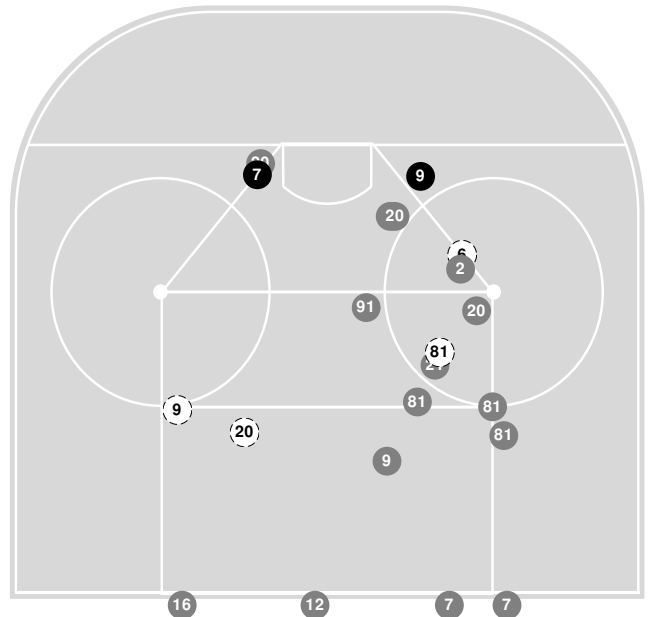

Huskies

	1	2	3	OT 1	Tot
Total shots attempted	5	10	8	2	25
Blocked by defense	1	1	1	1	4
Shots Off Target	0	3	1	0	4
Pipes	0	0	0	0	0
Total shots on-target	4	6	6	1	17
Shots saved by goalie Sanni Ahola	22	10	14	1	47
Goals scored:					2

2022-23 Women's Ice Hockey Shot Chart (Advanced) Report

Jan 21, 2023, Start time: 02:00 PM, Herb Brooks National Hockey Center, St. Cloud,
Attendance: 416

Game duration: 2:16

OHIO ST.

3 - 2

ST. CLOUD ST.

Scoring by period

Team	1	2	3	OT 1
Ohio St.	1	0	1	1
St. Cloud St.	0	1	1	0

Shot chart

Buckeyes Attack zone

Huskies Attack zone

(N) Saved by goalie
(N) Goal
(N) Shot On-target
(N) Shot Blocked
(N) Hit Pipe
(N) Player number

Shot statistics

Buckeyes Attack zone

Huskies Attack zone

Shot summary

Buckeyes

Huskies

2022-23 Women's Ice Hockey Shot Chart (Advanced) Report

Jan 21, 2023, Start time: 02:00 PM, Herb Brooks National Hockey Center, St. Cloud,
Attendance: 416