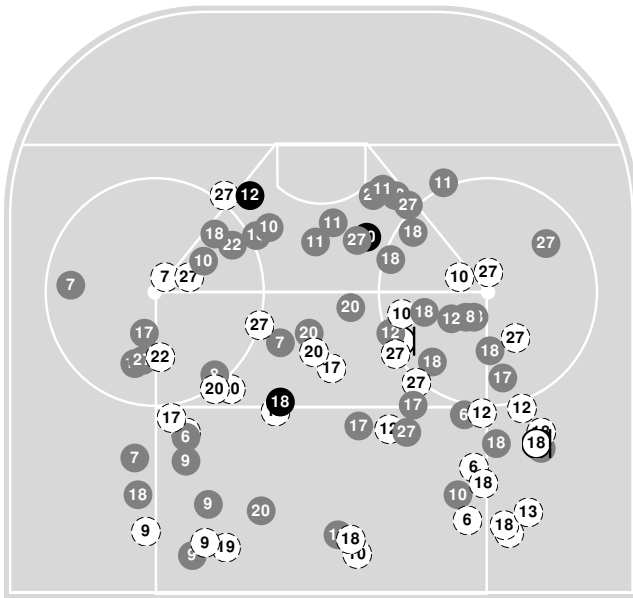

Huskies

	1	2	3	OT 1	Tot
Total shots attempted	5	10	8	2	25
Blocked by defense	1	1	1	1	4
Shots Off Target	0	3	1	0	4
Pipes	0	0	0	0	0
Total shots on-target	4	6	6	1	17
Shots saved by goalie Sanni Ahola	22	10	14	1	47
Goals scored:					2

2022-23 Women's Ice Hockey Shot Chart (Advanced) Report

Jan 21, 2023, Start time: 02:00 PM, Herb Brooks National Hockey Center, St. Cloud,
Attendance: 416

Game duration: 2:16

OHIO ST.

3 - 2

ST. CLOUD ST.

Scoring by period

Team	1	2	3	OT 1
Ohio St.	1	0	1	1
St. Cloud St.	0	1	1	0

Shot chart

Buckeyes Attack zone

Huskies Attack zone

(N) Saved by goalie
(N) Goal
(N) Shot On-target
(N) Shot Blocked
(N) Hit Pipe
(N) Player number

Shot statistics

Buckeyes Attack zone

Huskies Attack zone

Shot summary

Buckeyes

Huskies

2022-23 Women's Ice Hockey Shot Chart (Advanced) Report

Jan 21, 2023, Start time: 02:00 PM, Herb Brooks National Hockey Center, St. Cloud,
Attendance: 416