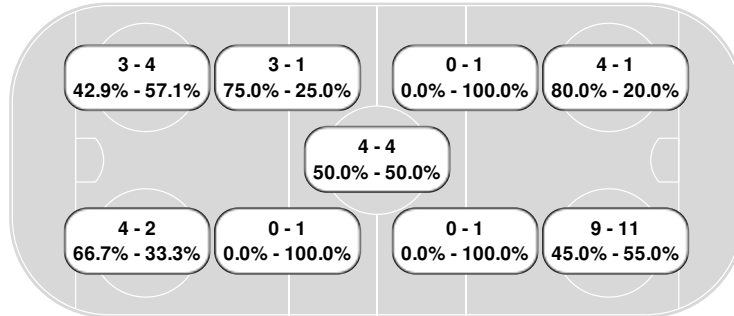

Faceoff summary

Buckeyes

#	Player	W	L	FO%
17	Emma Maltais	18	12	60.0
11	Kenzie Hauswirth	5	9	35.7
10	Jenna Buglioni	2	0	100.0
22	Sloane Matthews	2	5	28.6
Totals:		27	26	50.9

Huskies

#	Player	W	L	FO%
81	Jenniina Nylund	10	14	41.7
12	Klára Hymárová	9	7	56.3
20	Emma Gentry	7	6	53.8
Totals:		26	27	49.1

Faceoff chart

Buckeyes

FACEOFFS	WON
1st Period	10
2nd Period	10
3rd Period	7
OT1 Period	0
At even strength	25
Power play	2
Short handed	0

Huskies

WON	FACEOFFS
10	1st Period
8	2nd Period
7	3rd Period
1	OT1 Period
23	At even strength
0	Power play
3	Short handed