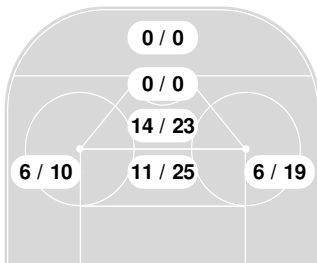

2022-23 Women's Ice Hockey Shot Chart (Advanced) Report

Jan 21, 2023, Start time: 02:00 PM, Herb Brooks National Hockey Center, St. Cloud,
Attendance: 416

Game duration: 2:16

OHIO ST.

3 - 2

ST. CLOUD ST.

Scoring by period

Team	1	2	3	OT 1
Ohio St.	1	0	1	1
St. Cloud St.	0	1	1	0

Shot chart

Buckeyes Attack zone

Huskies Attack zone

(N) Saved by goalie
(N) Goal
(N) Shot On-target
(N) Shot Blocked
(N) Hit Pipe
(N) Player number

Shot statistics

Buckeyes Attack zone

Huskies Attack zone

Shot summary

Buckeyes

Huskies

2022-23 Women's Ice Hockey Shot Chart (Advanced) Report

Jan 21, 2023, Start time: 02:00 PM, Herb Brooks National Hockey Center, St. Cloud,
Attendance: 416