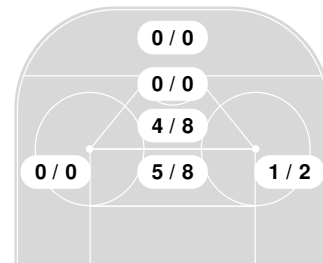

2022-23 Women's Ice Hockey Shot Chart (Advanced) Report

Jan 21, 2023, Start time: 02:00 PM, Herb Brooks National Hockey Center, St. Cloud,
Attendance: 416

Game duration: 2:16

OHIO ST.

3 - 2

ST. CLOUD ST.

Scoring by period

Team	1	2	3	OT 1
Ohio St.	1	0	1	1
St. Cloud St.	0	1	1	0

Shot chart

Buckeyes Attack zone

Huskies Attack zone

(N) Saved by goalie
(N) Goal
(N) Shot On-target
(N) Shot Blocked
(N) Hit Pipe
(N) Player number

Shot statistics

Buckeyes Attack zone

Huskies Attack zone

Shot summary

Buckeyes

Huskies

2022-23 Women's Ice Hockey Shot Chart (Advanced) Report

Jan 21, 2023, Start time: 02:00 PM, Herb Brooks National Hockey Center, St. Cloud,
Attendance: 416