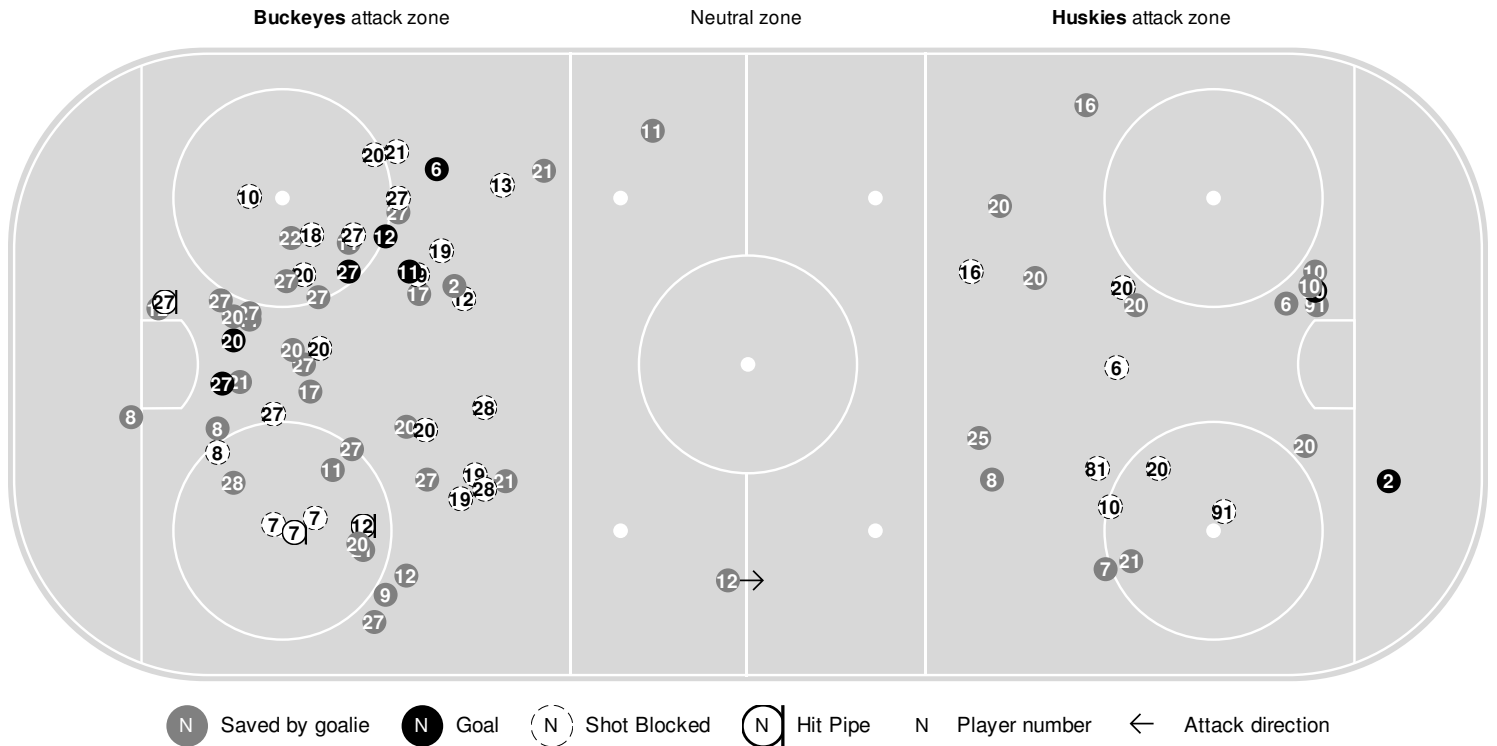

2022-23 Women's Ice Hockey Shot Chart Report

Jan 20, 2023, Start time: 03:00 PM, Herb Brooks National Hockey Center, St. Cloud,
Cloud,
Attendance: 522

Game duration: 2:15

OHIO ST.

6 - 2

ST. CLOUD ST.

Scoring by period

Team	1	2	3
Ohio St.	2	2	2
St. Cloud St.	0	2	0

Shot chart

Shot summary

Buckeyes

	1	2	3	Tot
Total shots attempted	27	35	20	82
Blocked by defense	9	6	6	21
Shots Off Target	6	7	8	21
Pipes	0	2	1	3
Total shots on-target	12	20	5	37
Shots saved by goalie Raygan Kirk	5	5	0	10
Shots saved by goalie Amanda Thiele	0	0	4	4
Goals scored:				6

Huskies

	1	2	3	Tot
Total shots attempted	10	14	10	34
Blocked by defense	2	2	3	7
Shots Off Target	3	5	3	11
Pipes	0	0	0	0
Total shots on-target	5	7	4	16
Shots saved by goalie Jojo Chobak	10	18	3	31
Goals scored:				2