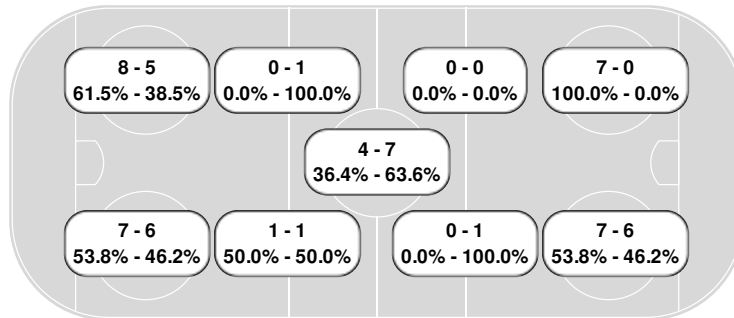

Faceoff summary

Buckeyes

#	Player	W	L	FO%
17	Emma Maltais	16	8	66.7
11	Kenzie Hauswirth	10	10	50.0
22	Sloane Matthews	6	7	46.2
2	Emerson Jarvis	2	2	50.0
Totals:		34	27	55.7

Huskies

#	Player	W	L	FO%
12	Klára Hymárová	12	5	70.6
81	Jenniina Nylund	8	14	36.4
20	Emma Gentry	6	13	31.6
10	Mackenzie Bourgerie	1	1	50.0
7	Addi Scribner	0	1	0.0
Totals:		27	34	44.3

Faceoff chart

Buckeyes

FACEOFFS	WON
1st Period	11
2nd Period	11
3rd Period	12
At even strength	31
Power play	3
Short handed	0

Huskies

WON	FACEOFFS
8	1st Period
11	2nd Period
8	3rd Period
23	At even strength
0	Power play
4	Short handed