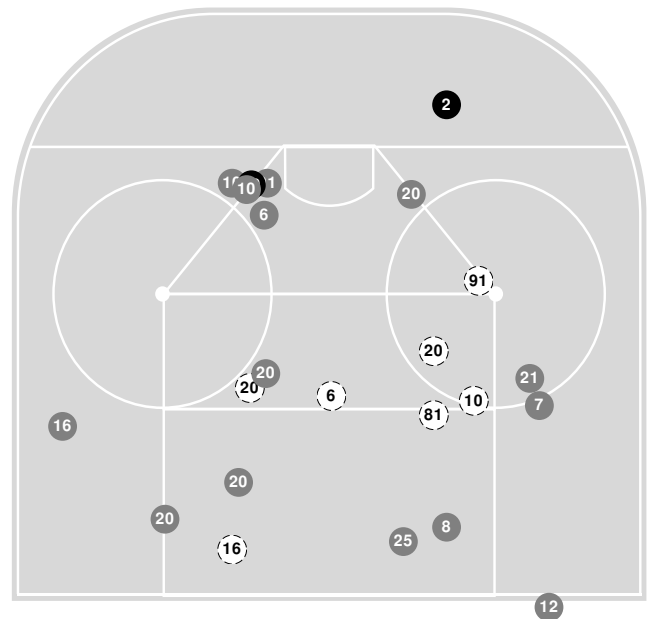

Huskies

	1	2	3	Tot
Total shots attempted	10	14	10	34
Blocked by defense	2	2	3	7
Shots Off Target	3	5	3	11
Pipes	0	0	0	0
Total shots on-target	5	7	4	16
Shots saved by goalie Jojo Chobak	10	18	3	31
Goals scored:				2

2022-23 Women's Ice Hockey Shot Chart (Advanced) Report

Jan 20, 2023, Start time: 03:00 PM, Herb Brooks National Hockey Center, St. Cloud,
Attendance: 522

Game duration: 2:15

OHIO ST.

6 - 2

ST. CLOUD ST.

Scoring by period

Team	1	2	3
Ohio St.	2	2	2
St. Cloud St.	0	2	0

Shot chart

Buckeyes Attack zone

Huskies Attack zone

(N) Saved by goalie
(N) Goal
(N) Shot On-target
(N) Shot Blocked
(N) Hit Pipe
N Player number

Shot statistics

Buckeyes Attack zone

Huskies Attack zone

Shot summary

Buckeyes

Huskies

2022-23 Women's Ice Hockey Shot Chart (Advanced) Report

Jan 20, 2023, Start time: 03:00 PM, Herb Brooks National Hockey Center, St.
Cloud,
Attendance: 522