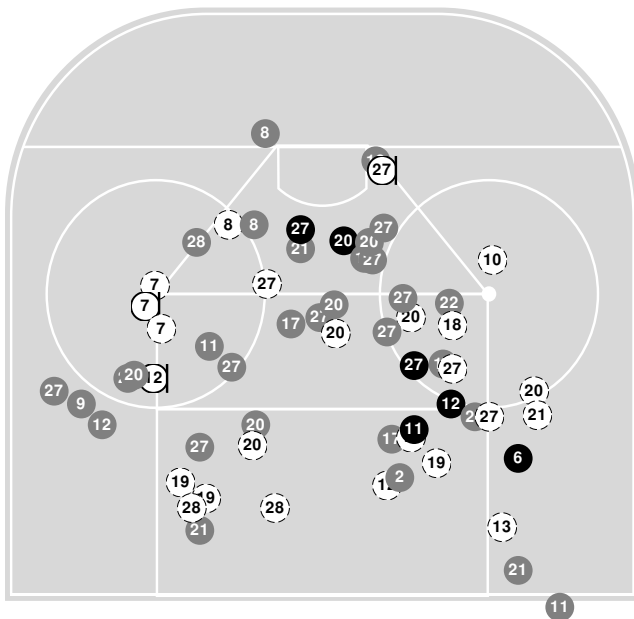

Huskies

	1	2	3	Tot
Total shots attempted	10	14	10	34
Blocked by defense	2	2	3	7
Shots Off Target	3	5	3	11
Pipes	0	0	0	0
Total shots on-target	5	7	4	16
Shots saved by goalie Jojo Chobak	10	18	3	31
Goals scored:				2

2022-23 Women's Ice Hockey Shot Chart (Advanced) Report

Jan 20, 2023, Start time: 03:00 PM, Herb Brooks National Hockey Center, St. Cloud,
Attendance: 522

Game duration: 2:15

OHIO ST.

6 - 2

ST. CLOUD ST.

Scoring by period

Team	1	2	3
Ohio St.	2	2	2
St. Cloud St.	0	2	0

Shot chart

Buckeyes Attack zone

Huskies Attack zone

(N) Saved by goalie
(N) Goal
(N) Shot On-target
(N) Shot Blocked
(N) Hit Pipe
N Player number

Shot statistics

Buckeyes Attack zone

Huskies Attack zone

Shot summary

Buckeyes

Huskies

2022-23 Women's Ice Hockey Shot Chart (Advanced) Report

Jan 20, 2023, Start time: 03:00 PM, Herb Brooks National Hockey Center, St.
Cloud,
Attendance: 522