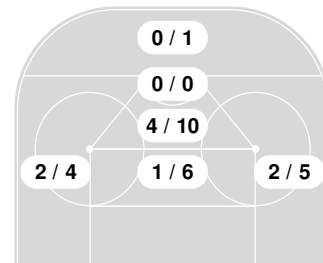

2022-23 Women's Ice Hockey Shot Chart (Advanced) Report

Jan 20, 2023, Start time: 03:00 PM, Herb Brooks National Hockey Center, St. Cloud,
Attendance: 522

Game duration: 2:15

OHIO ST.

6 - 2

ST. CLOUD ST.

Scoring by period

Team	1	2	3
Ohio St.	2	2	2
St. Cloud St.	0	2	0

Shot chart

Buckeyes Attack zone

Huskies Attack zone

(N) Saved by goalie
(N) Goal
(N) Shot On-target
(N) Shot Blocked
(N) Hit Pipe
N Player number

Shot statistics

Buckeyes Attack zone

Huskies Attack zone

Shot summary

Buckeyes

Huskies

2022-23 Women's Ice Hockey Shot Chart (Advanced) Report

Jan 20, 2023, Start time: 03:00 PM, Herb Brooks National Hockey Center, St.
Cloud,
Attendance: 522