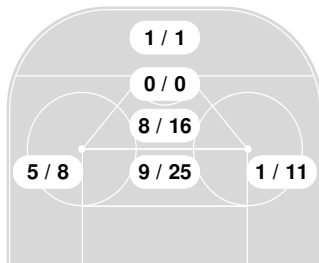

2022-23 Women's Ice Hockey Shot Chart (Advanced) Report

Jan 20, 2023, Start time: 03:00 PM, Herb Brooks National Hockey Center, St. Cloud,
Attendance: 522

Game duration: 2:15

OHIO ST.

6 - 2

ST. CLOUD ST.

Scoring by period

Team	1	2	3
Ohio St.	2	2	2
St. Cloud St.	0	2	0

Shot chart

Buckeyes Attack zone

Huskies Attack zone

(N) Saved by goalie
(N) Goal
(N) Shot On-target
(N) Shot Blocked
(N) Hit Pipe
N Player number

Shot statistics

Buckeyes Attack zone

Huskies Attack zone

Shot summary

Buckeyes

Huskies

2022-23 Women's Ice Hockey Shot Chart (Advanced) Report

Jan 20, 2023, Start time: 03:00 PM, Herb Brooks National Hockey Center, St.
Cloud,
Attendance: 522