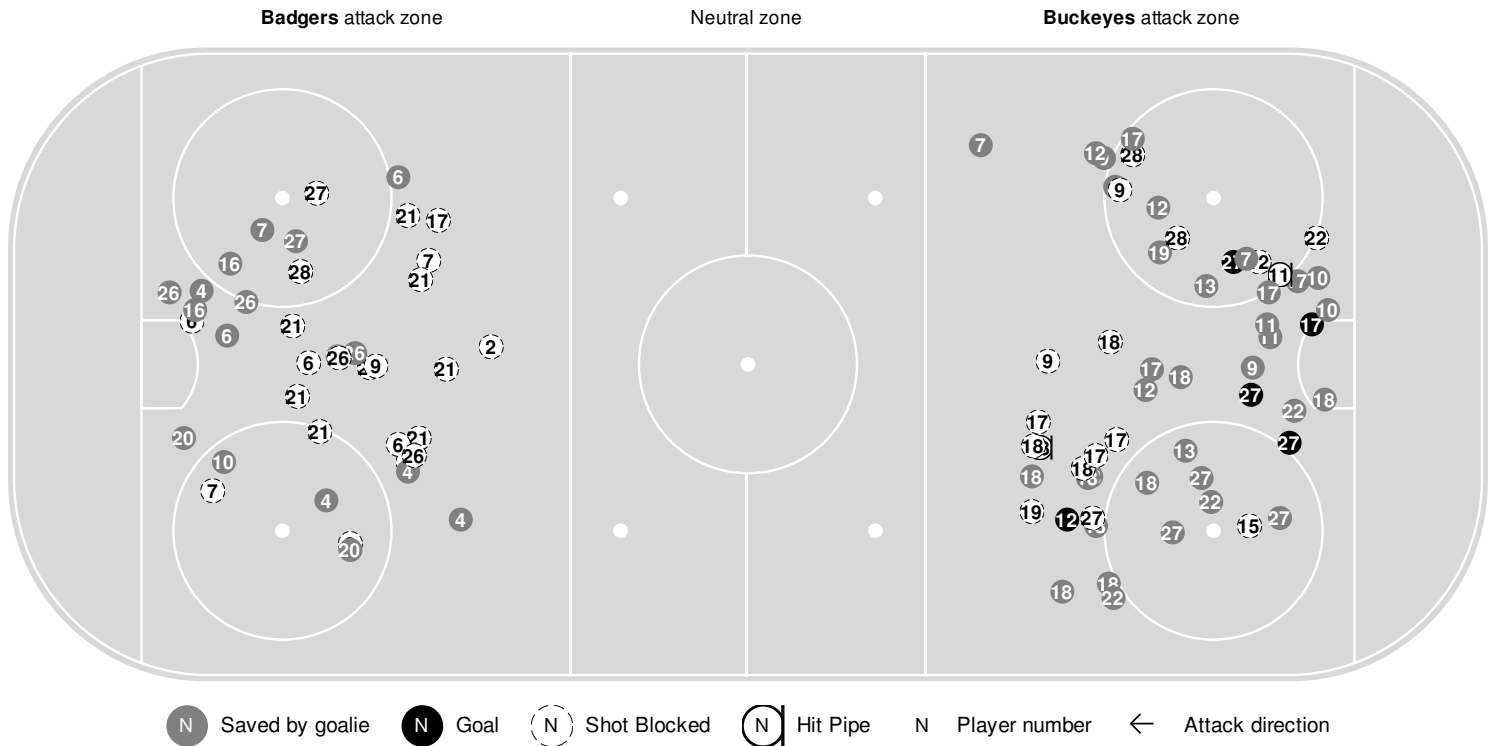

2022-23 Women's Ice Hockey Shot Chart Report

Jan 14, 2023, Start time: 03:01 PM, OSU Ice Rink, Columbus, Ohio
Attendance: 683

Game duration: 2:18

WISCONSIN

0 - 5

OHIO ST.

Scoring by period

Team	1	2	3
Wisconsin	0	0	0
Ohio St.	2	1	2

Shot chart

Shot summary

	Badgers				Buckeyes			
	1	2	3	Tot	1	2	3	Tot
Total shots attempted	13	23	13	49	19	27	20	66
Blocked by defense	5	12	5	22	4	8	3	15
Shots Off Target	4	3	3	10	1	3	6	10
Pipes	0	0	0	0	0	1	1	2
Total shots on-target	4	8	5	17	14	15	10	39
Shots saved by goalie Jane Gervais	12	14	8	34	4	8	5	17
Goals scored:				0				5