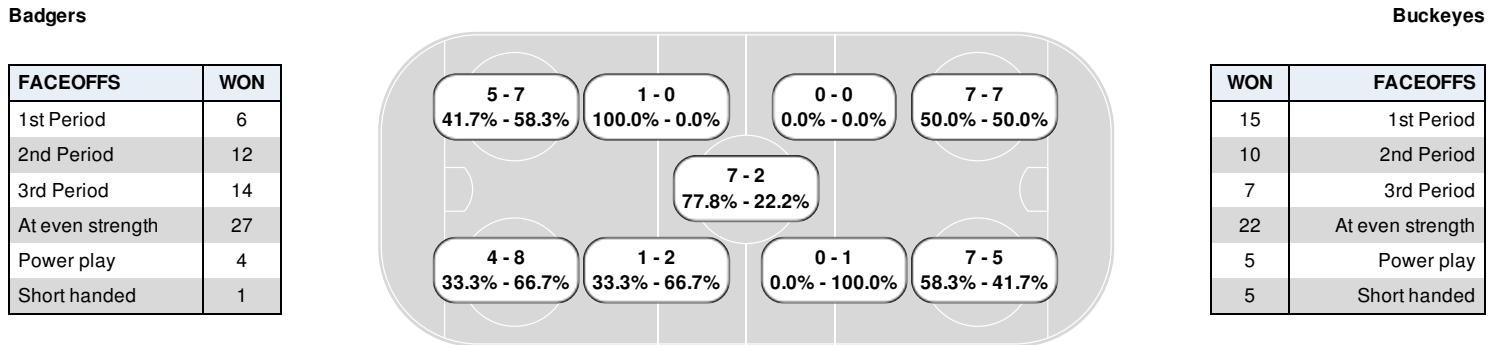

2022-23 Women's Ice Hockey Box Score Report

Jan 14, 2023, Start time: 03:01 PM, OSU Ice Rink, Columbus, Ohio
Attendance: 683

Game duration: 2:18

Penalty summary

Prd	Player	Team	Min	Offense	Time	
1st	Paetyn Levis	OSU	2	Hooking	07:58	PP
1st	TEAM	OSU	2	Too many players on ice	19:39	PP
1st	Sophie Shirley	WIS	2	Tripping	19:54	PP
2nd	Laila Edwards	WIS	2	Tripping	03:33	PP
2nd	Emma Maltais	OSU	2	Tripping	07:55	PP

Prd	Player	Team	Min	Offense	Time	
2nd	Kirsten Simms	WIS	2	Unsportsmanlike conduct	09:06	
2nd	Jenna Buglioni	OSU	2	Unsportsmanlike conduct	09:06	
2nd	Britta Curl	WIS	2	Tripping	13:14	PP
2nd	Brooke Bink	OSU	2	Hooking	16:03	PP
3rd	Casey O'Brien	WIS	2	Hooking	17:20	PP

Faceoff summary

Badgers						Buckeyes					
#	Player	W	L	FO%		#	Player	W	L	FO%	
26	Casey O'Brien	10	10	50.0		17	Emma Maltais	12	10	54.5	
27	Kirsten Simms	7	4	63.6		15	Gabby Rosenthal	10	4	71.4	
18	Marianne Picard	5	5	50.0		10	Jenna Buglioni	4	2	66.7	
7	Jesse Compher	5	12	29.4		22	Sloane Matthews	4	7	36.4	
28	Maddi Wheeler	4	1	80.0		11	Kenzie Hauswirth	2	6	25.0	
23	Sarah Wozniewicz	1	0	100.0		4	Ramsey Parent	0	1	0.0	
Totals:		32	32	50.0		Totals:		32	32	50.0	

Faceoff chart

Power play summary

Badgers						Buckeyes					
Prd	Start	End	Elapsed	Shots	(Opp)	Prd	Start	End	Elapsed	Shots	(Opp)
1	07:58	09:58	02:00	1	0	2	01:39	01:54	00:15	1	0
1	19:39	19:54	00:15	0	0	2	03:33	05:33	02:00	3	0
2	07:55	09:55	02:00	1	0	2	13:14	15:14	02:00	5	0
2	16:03	18:03	02:00	1	0	3	17:20	19:20	02:00	0	0
Summary: 4 opps, 3 shots, 0 goal, time 06:15						Summary: 4 opps, 9 shots, 0 goal, time 06:15					

Shootout summary

No Shootouts

Penalty shot summary

No Penalty Shots

Referee's Signature _____