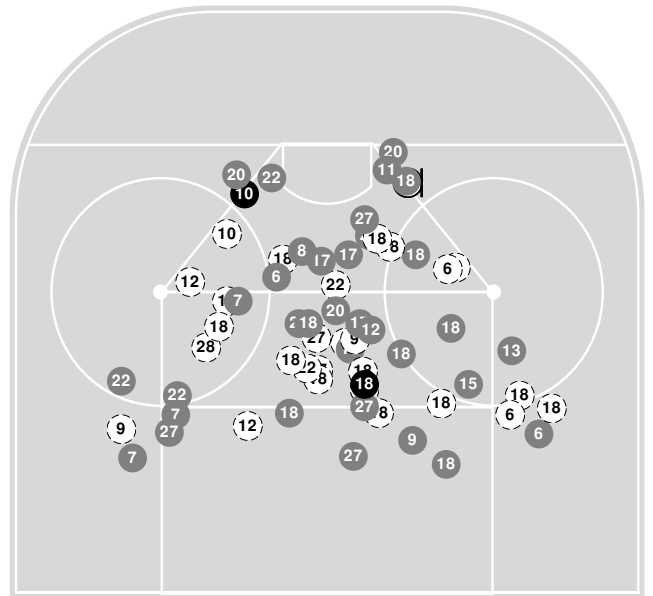

# 2022-23 Women's Ice Hockey Shot Chart (Advanced) Report

Jan 13, 2023, Start time: 06:01 PM, OSU Ice Rink, Columbus,  
Attendance: 680

Game duration: 2:33

WISCONSIN

1 - 2

OHIO ST.

## Shot chart

Badgers Attack zone

Buckeyes Attack zone

N Saved by goalie  
 N Goal  
 N Shot On-target  
 N Shot Blocked  
 N Hit Pipe  
 N Player number