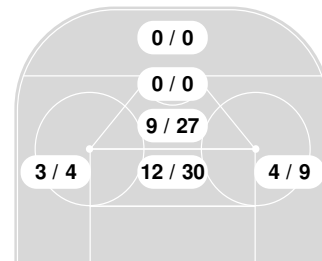

## Shot chart

Badgers Attack zone

Buckeyes Attack zone

N Saved by goalie  
 N Goal  
 N Shot On-target  
 N Shot Blocked  
 N Hit Pipe  
 N Player number

## Shot statistics

Badgers Attack zone

Buckeyes Attack zone