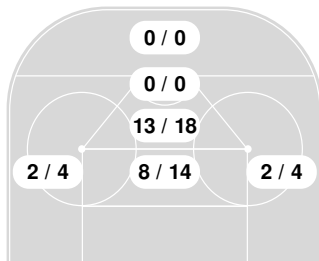

## Shot chart

Badgers Attack zone

Buckeyes Attack zone

N Saved by goalie  
 N Goal  
 N Shot On-target  
 N Shot Blocked  
 N Hit Pipe  
 N Player number

## Shot statistics

Badgers Attack zone

Buckeyes Attack zone