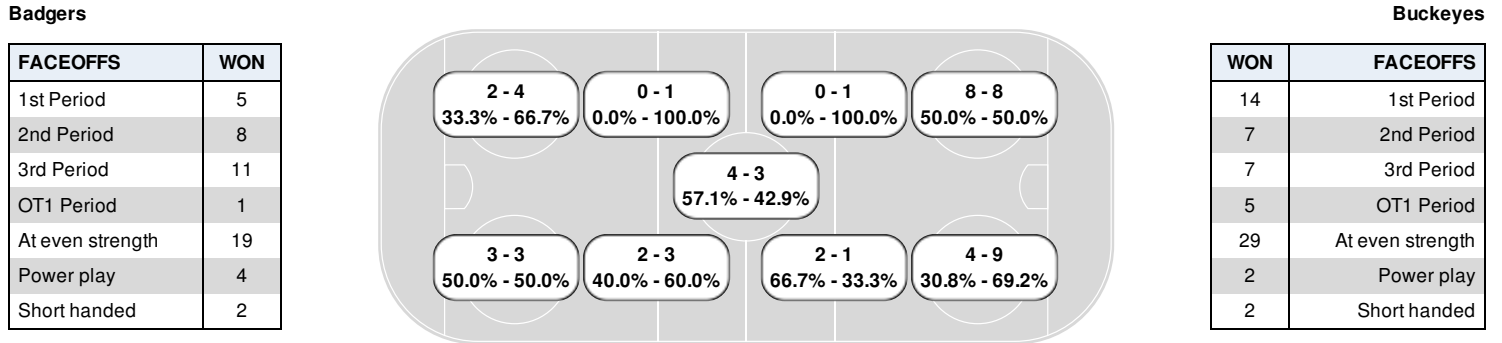

2022-23 Women's Ice Hockey Box Score Report

Jan 13, 2023, Start time: 06:01 PM, OSU Ice Rink, Columbus,
Attendance: 680

Game duration: 2:33

Penalty summary

Prd	Player	Team	Min	Offense	Time	
2nd	TEAM	WIS	2	Too many players on ice	01:46	PP
2nd	Emma Maltais	OSU	2	Roughing	05:16	
2nd	Katie Kotlowski	WIS	5	Hitting from behind	05:16	PP
2nd	Katie Kotlowski	WIS	10	Game misconduct	05:16	

Prd	Player	Team	Min	Offense	Time	
2nd	Lauren Bernard	OSU	2	Tripping	11:24	PP
2nd	Kenzie Hauswirth	OSU	2	Cross Checking	14:03	PP
2nd	Kirsten Simms	WIS	2	Cross Checking	15:09	PP

Faceoff summary

Badgers						Buckeyes					
#	Player	W	L	FO%		#	Player	W	L	FO%	
7	Jesse Compher	10	14	41.7		15	Gabby Rosenthal	16	12	57.1	
26	Casey O'Brien	9	12	42.9		17	Emma Maltais	9	6	60.0	
27	Kirsten Simms	4	3	57.1		11	Kenzie Hauswirth	6	2	75.0	
28	Maddi Wheeler	1	1	50.0		22	Sloane Matthews	1	2	33.3	
18	Marianne Picard	1	3	25.0		10	Jenna Buglioni	1	3	25.0	
Totals:		25	33	43.1		Totals:		33	25	56.9	

Faceoff chart

Power play summary

Badgers						Buckeyes					
Prd	Start	End	Elapsed	Shots	(Opp)	Prd	Start	End	Elapsed	Shots	(Opp)
2	11:24	13:24	02:00	3	0	2	01:46	03:46	02:00	0	0
2	14:03	15:09	01:06	0	0	2	05:16	10:16	05:00	3	2
Summary: 2 opps, 3 shots, 0 goal, time 03:06						Summary: 3 opps, 3 shots, 0 goal, time 08:06					

Shootout summary

No Shootouts

Penalty shot summary

No Penalty Shots

Referee's Signature _____