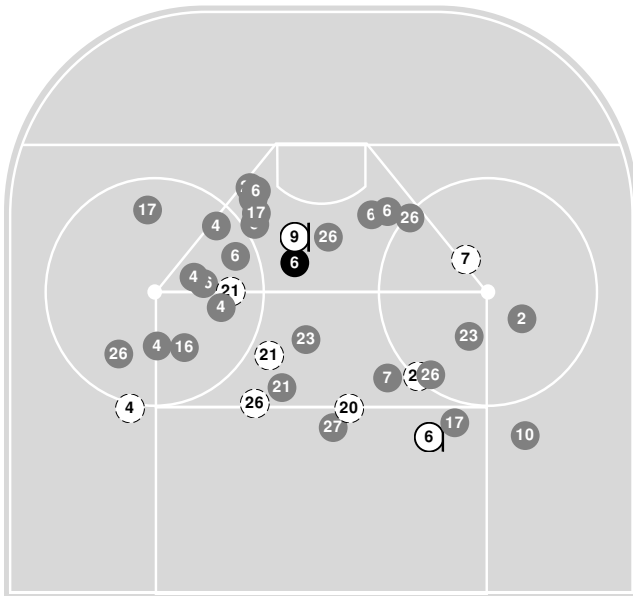

2022-23 Women's Ice Hockey Shot Chart (Advanced) Report

Jan 13, 2023, Start time: 06:01 PM, OSU Ice Rink, Columbus,
Attendance: 680

Game duration: 2:33

WISCONSIN

1 - 2

OHIO ST.

Scoring by period

Team	1	2	3	OT 1
Wisconsin	1	0	0	0
Ohio St.	0	1	0	1

Shot chart

Badgers Attack zone