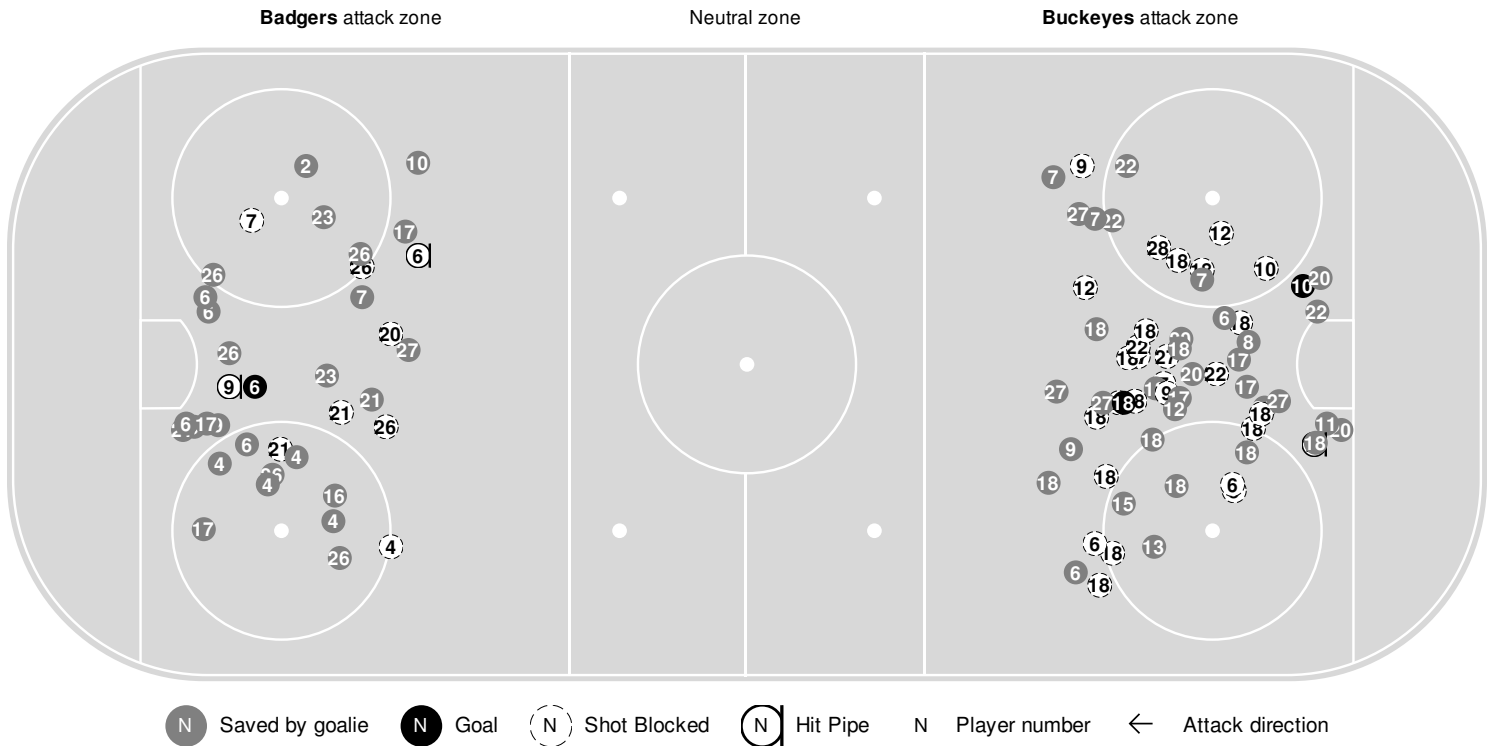

2022-23 Women's Ice Hockey Shot Chart Report

Jan 13, 2023, Start time: 06:01 PM, OSU Ice Rink, Columbus,
Attendance: 680

Game duration: 2:33

WISCONSIN   1 - 2   OHIO ST.

Scoring by period

Team	1	2	3	OT 1
Wisconsin	1	0	0	0
Ohio St.	0	1	0	1

Shot chart

Shot summary

Badgers	1	2	3	OT 1	Tot		Buckeyes	1	2	3	OT 1	Tot		
Total shots attempted	16	16	9	6	47		Total shots attempted	25	20	28	8	81		
Blocked by defense	1	4	1	1	7		Blocked by defense	9	7	9	2	27		
Shots Off Target	4	3	2	1	10		Shots Off Target	4	7	4	2	17		
Pipes	1	0	1	0	2		Pipes	0	0	1	0	1		
Total shots on-target	10	9	5	4	28		Total shots on-target	12	6	14	4	36		
Shots saved by goalie Cami Kronish	12	5	14	3	34		Shots saved by goalie Raygan Kirk	9	9	5	4	27		
Goals scored:						1	Goals scored:						2