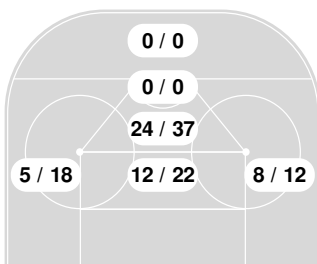

Team	1	2	3
Ohio St.	3	2	1
Lindenwood	0	0	0

Shot chart

Buckeyes Attack zone

Lions Attack zone

N Saved by goalie
 N Goal
 N Shot On-target
 N Shot Blocked
 N Hit Pipe
 N Player number

Shot statistics

Buckeyes Attack zone