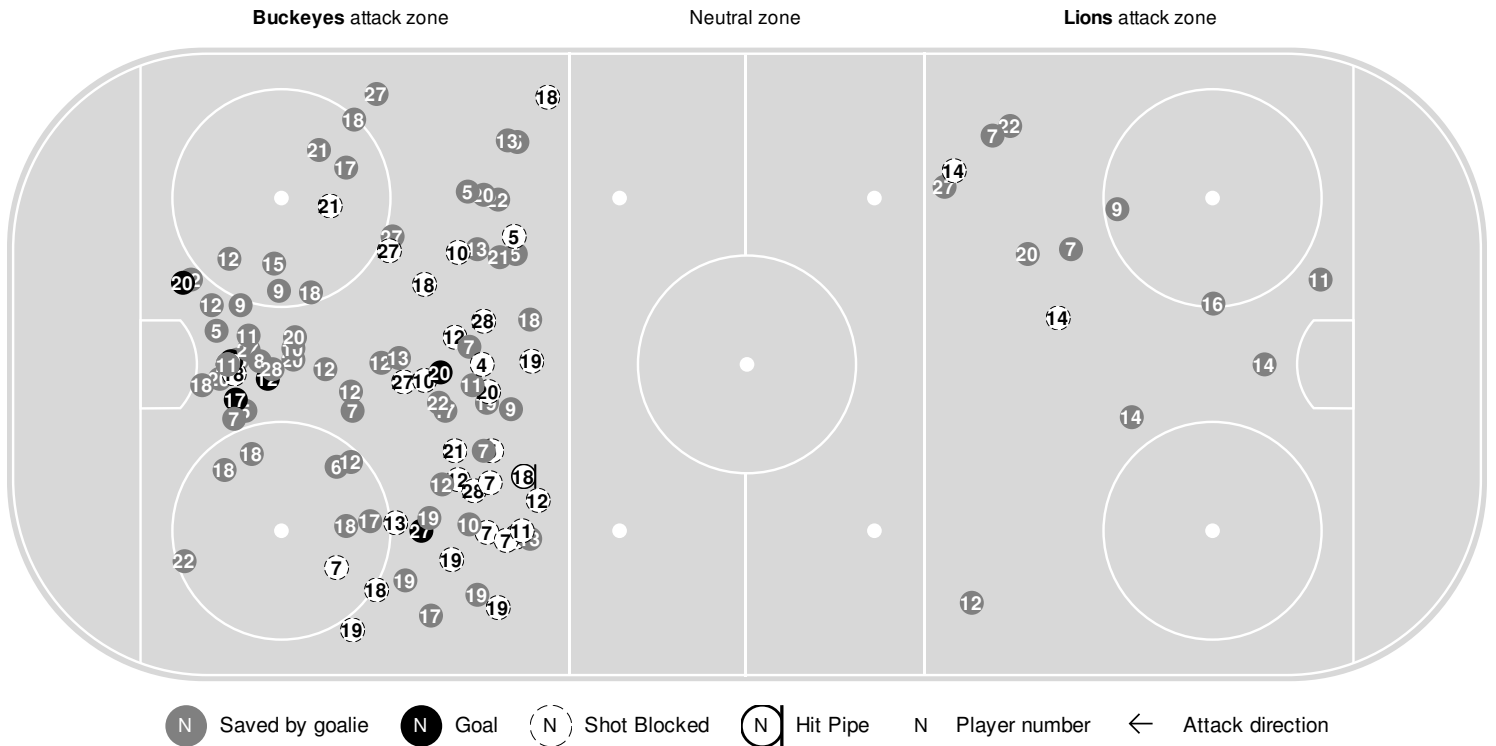

2022-23 Women's Ice Hockey Shot Chart Report

Dec 31, 2022, Start time: 02:10 PM, Centene Community Ice Center, St. Charles,
Attendance: 178

Game duration: 1:59

OHIO ST.

6 - 0

LINDENWOOD

Scoring by period

Team	1	2	3
Ohio St.	3	2	1
Lindenwood	0	0	0

Shot chart

Shot summary

Buckeyes

	1	2	3	Tot
Total shots attempted	51	39	42	132
Blocked by defense	13	10	7	30
Shots Off Target	12	5	12	29
Pipes	1	0	0	1
Total shots on-target	25	24	23	72
Shots saved by goalie Quinn Kuntz	5	5	1	11
Goals scored:				6

Lions

	1	2	3	Tot
Total shots attempted	7	8	5	20
Blocked by defense	0	1	1	2
Shots Off Target	2	2	3	7
Pipes	0	0	0	0
Total shots on-target	5	5	1	11
Shots saved by goalie Julia Maguire	22	22	22	66
Goals scored:				0