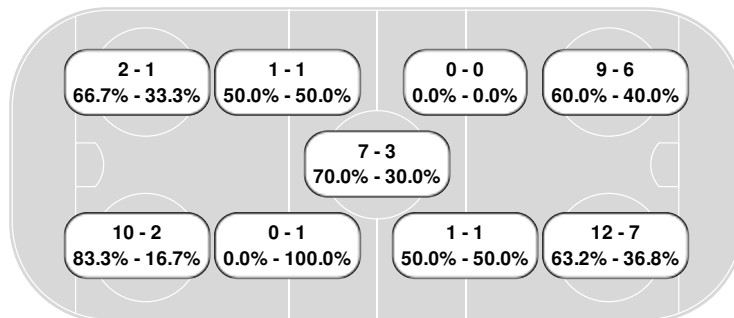

Prd	Player	Team	Min	Offense	Time	
3rd	Thea Jorgensen	LWU	2	Tripping	14:23	PP

Faceoff summary

Buckeyes

#	Player	W	L	FO%
15	Gabby Rosenthal	12	4	75.0
11	Kenzie Hauswirth	11	5	68.8
22	Sloane Matthews	9	5	64.3
28	Sofie Lundin	8	6	57.1
17	Emma Maltais	2	1	66.7
10	Jenna Buglioni	0	1	0.0
Totals:		42	22	65.6

Lions

#	Player	W	L	FO%
25	Chloe Corbin	11	17	39.3
9	Meara Ryan	5	9	35.7
11	Sydney Rarick	3	3	50.0
8	Olivia Grabianowski	3	4	42.9
4	Emma Hoen	0	8	0.0
7	Sarah Davies	0	1	0.0
Totals:		22	42	34.4

Faceoff chart

Buckeyes

FACEOFFS	WON
1st Period	16
2nd Period	14
3rd Period	12
At even strength	39
Power play	3
Short handed	0

Lions

WON	FACEOFFS
7	1st Period
7	2nd Period
8	3rd Period
19	At even strength
1	Power play
2	Short handed