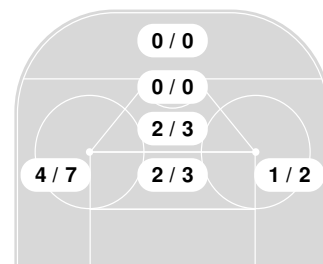

Lions Attack zone

Shot summary

Buckeyes

Lions