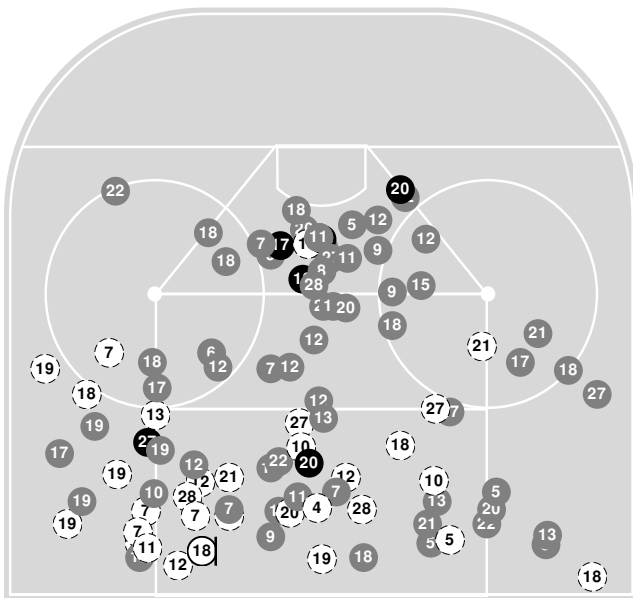

Lions

	1	2	3	Tot
Total shots attempted	7	8	5	20
Blocked by defense	0	1	1	2
Shots Off Target	2	2	3	7
Pipes	0	0	0	0
Total shots on-target	5	5	1	11
Shots saved by goalie Julia Maguire	22	22	22	66
Goals scored:				0

2022-23 Women's Ice Hockey Shot Chart (Advanced) Report

Dec 31, 2022, Start time: 02:10 PM, Centene Community Ice Center, St. Charles,
Attendance: 178

Game duration: 1:59

OHIO ST.

6 - 0

LINDENWOOD

Scoring by period

Team	1	2	3
Ohio St.	3	2	1
Lindenwood	0	0	0

Shot chart

Buckeyes Attack zone

Lions Attack zone

N Saved by goalie
 N Goal
 N Shot On-target
 N Shot Blocked
 N Hit Pipe
 N Player number

Shot statistics

Buckeyes Attack zone