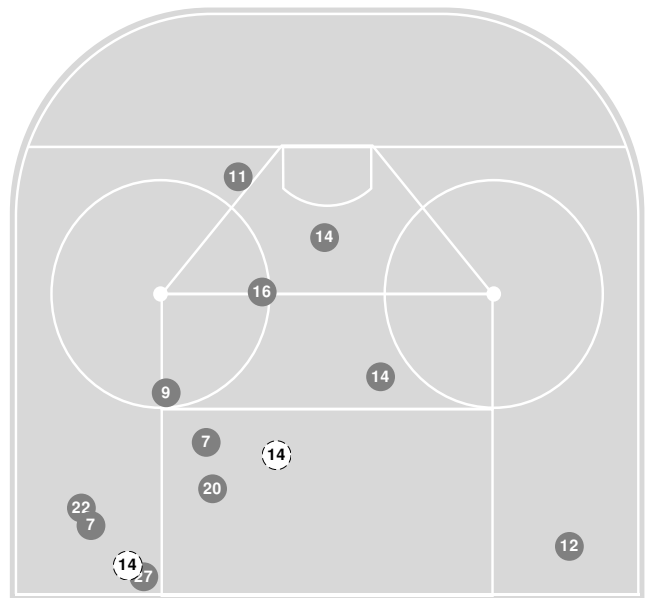

Lions

	1	2	3	Tot
Total shots attempted	7	8	5	20
Blocked by defense	0	1	1	2
Shots Off Target	2	2	3	7
Pipes	0	0	0	0
Total shots on-target	5	5	1	11
Shots saved by goalie Julia Maguire	22	22	22	66
Goals scored:				0

2022-23 Women's Ice Hockey Shot Chart (Advanced) Report

Dec 31, 2022, Start time: 02:10 PM, Centene Community Ice Center, St. Charles,
Attendance: 178

Game duration: 1:59

OHIO ST.

6 - 0

LINDENWOOD

Scoring by period

Team	1	2	3
Ohio St.	3	2	1
Lindenwood	0	0	0

Shot chart

Buckeyes Attack zone

Lions Attack zone

N Saved by goalie
 N Goal
 N Shot On-target
 N Shot Blocked
 N Hit Pipe
 N Player number

Shot statistics

Buckeyes Attack zone