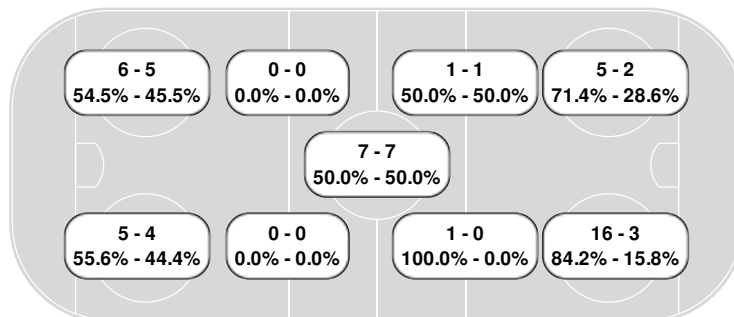

2022-23 Women's Ice Hockey Box Score Report

Dec 30, 2022, Start time: 07:10 PM, Centene Community Ice Center, Maryland Heights,
Attendance: 372

Game duration: 2:09

Goaltenders

Buckeyes

#	Player	Min	GA	1	2	3	Saves
35	Quinn Kuntz	59:43	1	4	3	7	14
TM	EMPTY NET	00:17	0	0	0	0	0
Win - Quinn Kuntz (2-0-0)							

Lions

#	Player	Min	GA	1	2	3	Saves
35	Natalie Ferenc	60:00	9	21	21	19	61
Loss - Natalie Ferenc (2-12-0)							

Penalty summary

Prd	Player	Team	Min	Offense	Time	
1st	Paetyn Levis	OSU	2	Body checking	02:15	PP
1st	Sena Takenaka	LWU	2	Tripping	08:53	PP
1st	Sarah Dravis	LWU	2	Tripping	10:53	PP
2nd	Madilynn Hickey	LWU	2	Tripping	04:11	PP

Prd	Player	Team	Min	Offense	Time	
2nd	Emma Maltais	OSU	2	Cross Checking	15:11	PP
3rd	Chloe Corbin	LWU	2	Hooking	03:15	PP
3rd	Brooke Bink	OSU	2	Slashing	10:41	PP

Faceoff summary

Buckeyes

#	Player	W	L	FO%
15	Gabby Rosenthal	17	11	60.7
28	Sofie Lundin	9	1	90.0
22	Sloane Matthews	6	2	75.0
17	Emma Maltais	4	2	66.7
11	Kenzie Hauswirth	4	3	57.1
10	Jenna Buglioni	1	3	25.0
Totals:		41	22	65.1

Lions

#	Player	W	L	FO%
9	Meara Ryan	7	12	36.8
25	Chloe Corbin	7	13	35.0
4	Emma Hoen	4	10	28.6
8	Olivia Grabianowski	3	2	60.0
2	Rachel Goff	1	3	25.0
7	Sarah Davies	0	1	0.0
Totals:		22	41	34.9

Faceoff chart

Buckeyes

FACEOFFS	WON
1st Period	13
2nd Period	12
3rd Period	16
At even strength	34
Power play	4
Short handed	3

Lions

WON	FACEOFFS
7	1st Period
5	2nd Period
10	3rd Period
18	At even strength
2	Power play
2	Short handed

Power play summary

Buckeyes

Prd	Start	End	Elapsed	Shots	(Opp)	
1	08:53	10:39	01:46	3	0	PPG
1	10:53	11:15	00:22	2	0	PPG
2	04:11	06:11	02:00	3	0	
3	03:15	04:11	00:56	1	0	PPG
Summary: 4 opps, 9 shots, 3 goal, time 05:04						

Lions

Prd	Start	End	Elapsed	Shots	(Opp)	
1	02:15	04:15	02:00	1	1	
2	15:11	17:11	02:00	0	1	
3	10:41	12:41	02:00	2	1	
Summary: 3 opps, 3 shots, 0 goal, time 06:00						

Referee's Signature _____