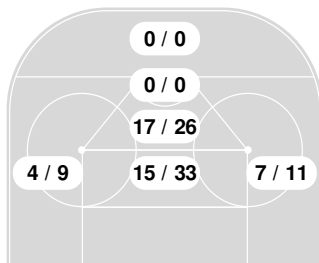

Team	1	2	3
Ohio St.	4	1	4
Lindenwood	0	0	1

Shot chart

Buckeyes Attack zone

Lions Attack zone

N Saved by goalie
 N Goal
 N Shot On-target
 N Shot Blocked
 N Hit Pipe
 N Player number

Shot statistics

Buckeyes Attack zone