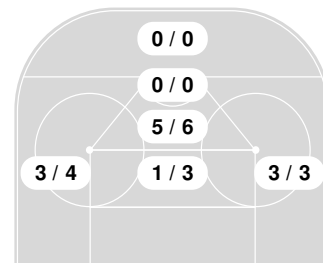

Lions Attack zone

Shot summary

Buckeyes

Lions