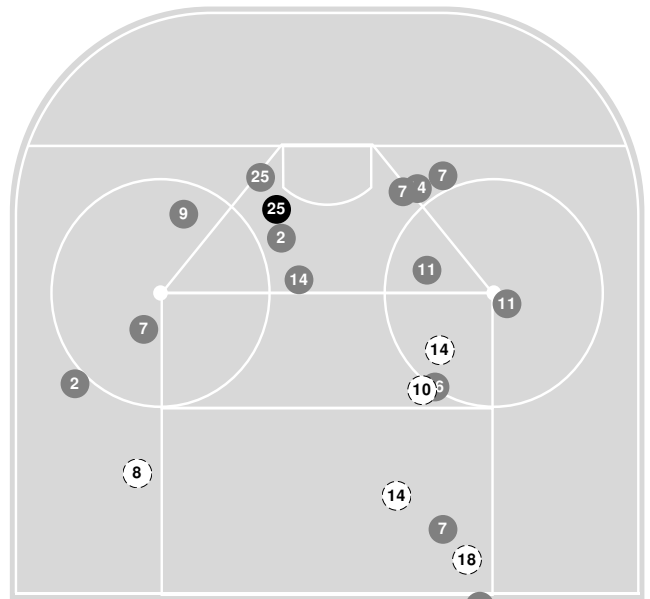

Lions

	1	2	3	Tot
Total shots attempted	7	5	10	22
Blocked by defense	3	0	2	5
Shots Off Target	0	2	0	2
Pipes	0	0	0	0
Total shots on-target	4	3	8	15
Shots saved by goalie Natalie Ferenc	21	21	19	61
Goals scored:				1

2022-23 Women's Ice Hockey Shot Chart (Advanced) Report

Dec 30, 2022, Start time: 07:10 PM, Centene Community Ice Center, Maryland Heights,
Attendance: 372

Game duration: 2:09

OHIO ST.

9 - 1

LINDENWOOD

Scoring by period

Team	1	2	3
Ohio St.	4	1	4
Lindenwood	0	0	1

Shot chart

Buckeyes Attack zone

Lions Attack zone

N Saved by goalie
 N Goal
 N Shot On-target
 N Shot Blocked
 N Hit Pipe
 N Player number

Shot statistics

Buckeyes Attack zone