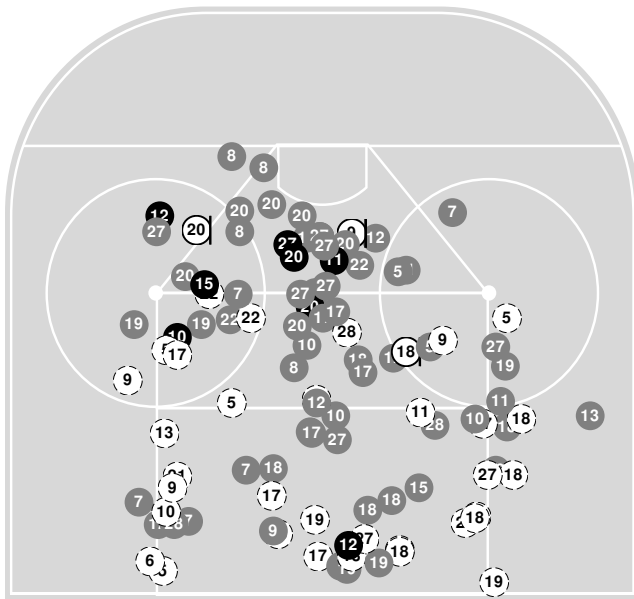

Lions

	1	2	3	Tot
Total shots attempted	7	5	10	22
Blocked by defense	3	0	2	5
Shots Off Target	0	2	0	2
Pipes	0	0	0	0
Total shots on-target	4	3	8	15
Shots saved by goalie Natalie Ferenc	21	21	19	61
Goals scored:				1

2022-23 Women's Ice Hockey Shot Chart (Advanced) Report

Dec 30, 2022, Start time: 07:10 PM, Centene Community Ice Center, Maryland Heights,
Attendance: 372

Game duration: 2:09

OHIO ST.

9 - 1

LINDENWOOD

Scoring by period

Team	1	2	3
Ohio St.	4	1	4
Lindenwood	0	0	1

Shot chart

Buckeyes Attack zone

Lions Attack zone

N Saved by goalie
 N Goal
 N Shot On-target
 N Shot Blocked
 N Hit Pipe
 N Player number

Shot statistics

Buckeyes Attack zone