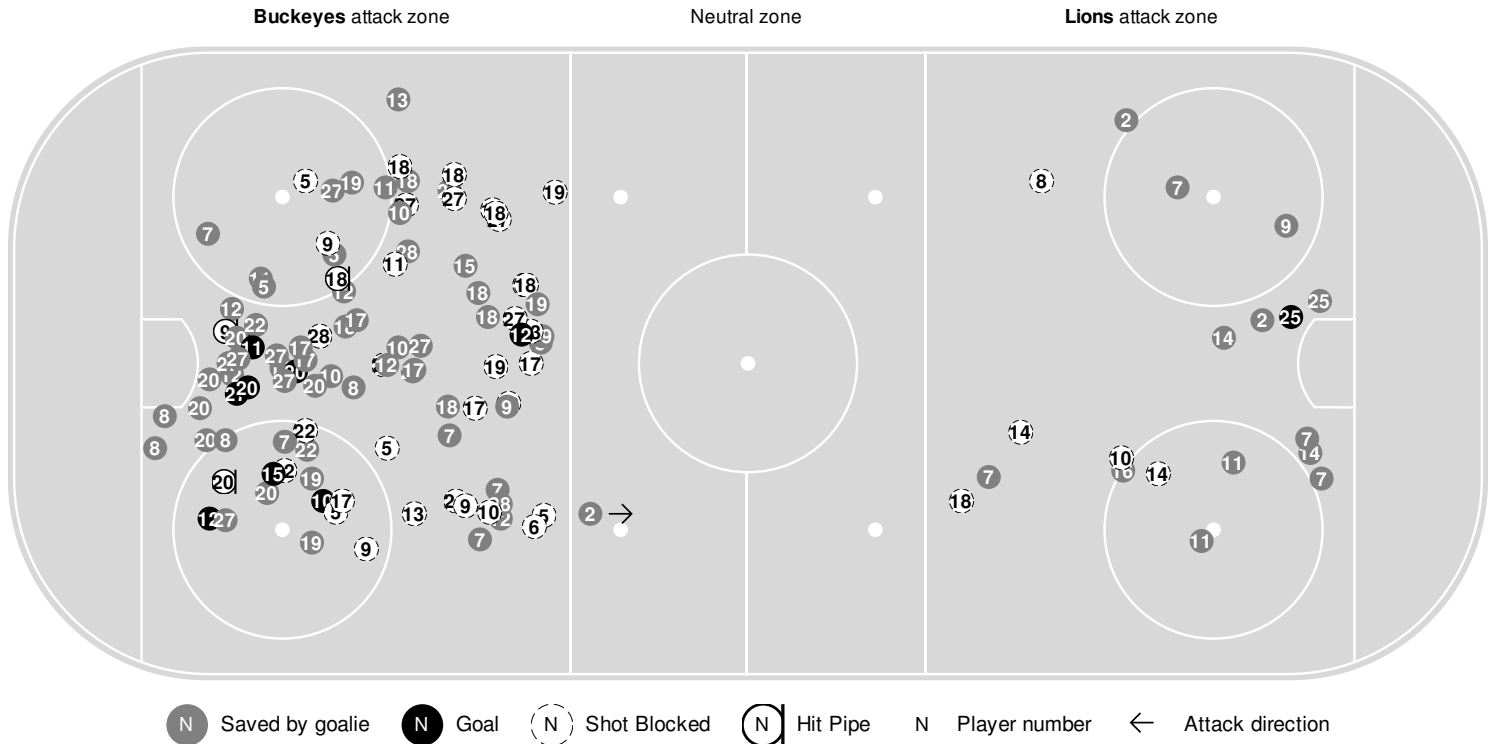

2022-23 Women's Ice Hockey Shot Chart Report

Dec 30, 2022, Start time: 07:10 PM, Centene Community Ice Center, Maryland Heights,
Attendance: 372

Game duration: 2:09

OHIO ST.   9 - 1   LINDENWOOD

Scoring by period

Team	1	2	3
Ohio St.	4	1	4
Lindenwood	0	0	1

Shot chart

Shot summary

Buckeyes

	1	2	3	Tot
Total shots attempted	43	45	37	125
Blocked by defense	14	11	8	33
Shots Off Target	3	10	6	19
Pipes	1	2	0	3
Total shots on-target	25	22	23	70
Shots saved by goalie Quinn Kuntz	4	3	7	14
Goals scored:				9

Lions

	1	2	3	Tot
Total shots attempted	7	5	10	22
Blocked by defense	3	0	2	5
Shots Off Target	0	2	0	2
Pipes	0	0	0	0
Total shots on-target	4	3	8	15
Shots saved by goalie Natalie Ferenc	21	21	19	61
Goals scored:				1