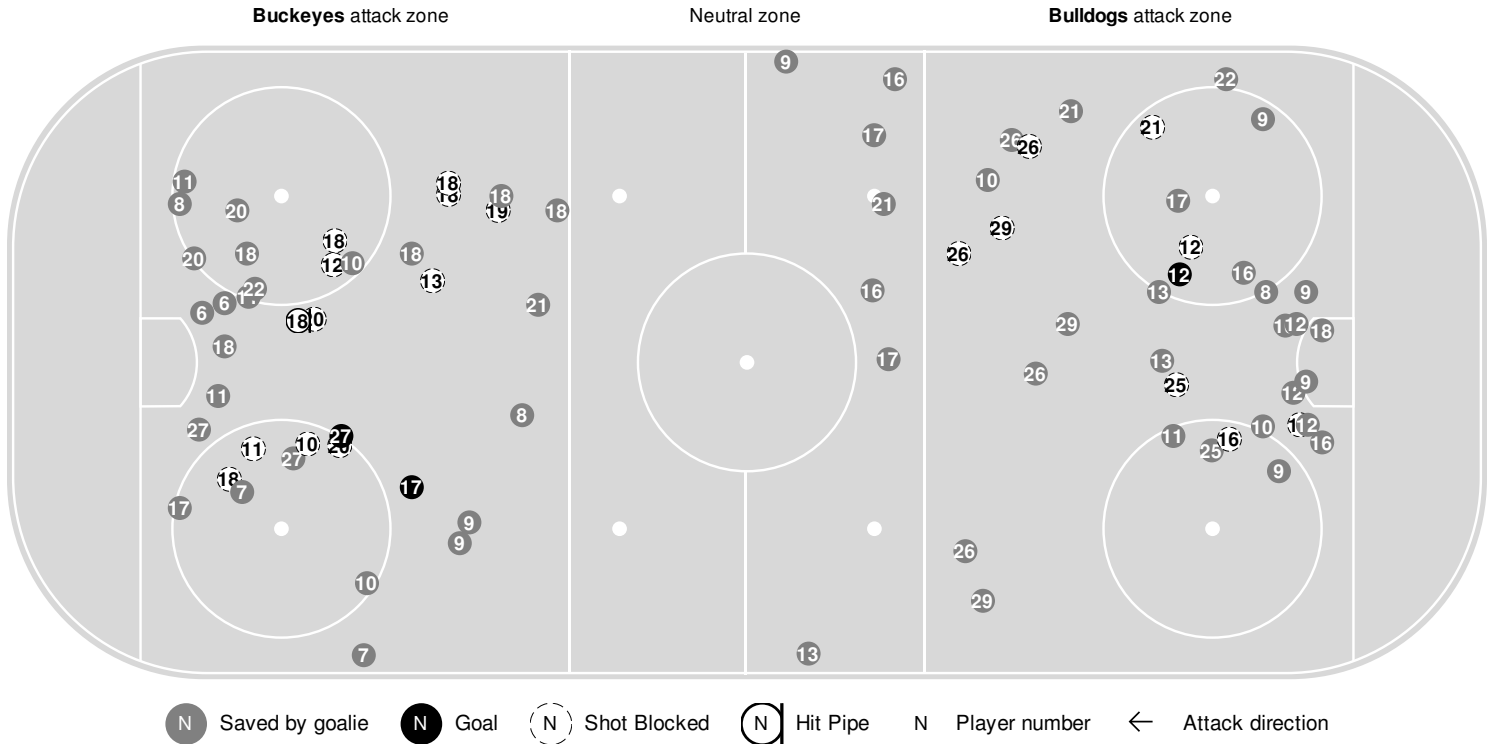

2022-23 Women's Ice Hockey Shot Chart Report

Dec 02, 2022, Start time: 03:00 PM, Amsoil Arena, Duluth, Minnesota
Attendance: 911

Game duration: 2:16

OHIO ST. 2 - 1 MINN. DULUTH

Scoring by period

Team	1	2	3
Ohio St.	1	0	1
Minn. Duluth	0	0	1

Shot chart

Shot summary

Buckeyes

	1	2	3	Tot
Total shots attempted	20	24	9	53
Blocked by defense	4	7	0	11
Shots Off Target	4	9	1	14
Pipes	0	0	1	1
Total shots on-target	12	8	7	27
Shots saved by goalie Raygan Kirk	6	8	19	33
Goals scored:				2