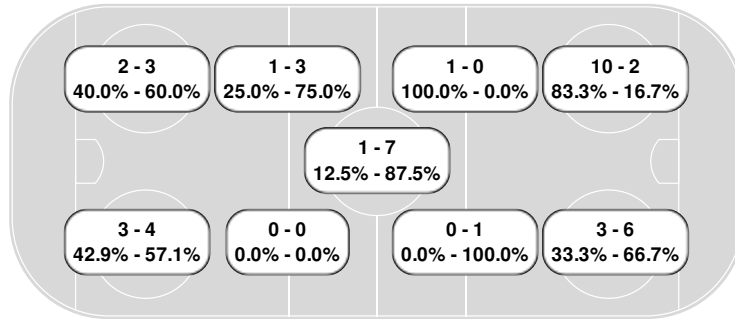

2022-23 Women's Ice Hockey Box Score Report

Dec 02, 2022, Start time: 03:00 PM, Amsoil Arena, Duluth, Minnesota
Attendance: 911

Game duration: 2:16

Penalty summary

Prd	Player	Team	Min	Offense	Time	
1st	Kylie Hanley	UMD	2	High Sticking	16:46	PP
2nd	Anneke Linser	UMD	2	Tripping	00:15	PP

Prd	Player	Team	Min	Offense	Time	
2nd	Gabby Rosenthal	OSU	2	Tripping	15:59	PP
2nd	TEAM	OSU	2	Too many players on ice	19:32	PP

Faceoff summary

Buckeyes

#	Player	W	L	FO%
15	Gabby Rosenthal	10	15	40.0
11	Kenzie Hauswirth	5	4	55.6
17	Emma Maltais	3	2	60.0
22	Sloane Matthews	3	4	42.9
28	Sofie Lundin	0	1	0.0
Totals:		21	26	44.7

Bulldogs

#	Player	W	L	FO%
17	Gabbie Hughes	14	9	60.9
12	Kylie Hanley	5	6	45.5
16	Mannon McMahon	4	6	40.0
3	Mary Kate O'Brien	3	0	100.0
Totals:		26	21	55.3

Faceoff chart

Buckeyes

FACEOFFS	WON
1st Period	7
2nd Period	8
3rd Period	6
At even strength	16
Power play	1
Short handed	4

Bulldogs

WON	FACEOFFS
7	1st Period
9	2nd Period
10	3rd Period
23	At even strength
2	Power play
1	Short handed

Power play summary

Buckeyes

Prd	Start	End	Elapsed	Shots	(Opp)	
1	16:46	18:33	01:47	3	0	PPG
2	00:15	02:15	02:00	0	0	
Summary: 2 opps, 3 shots, 1 goal, time 03:47						

Bulldogs

Prd	Start	End	Elapsed	Shots	(Opp)	
2	15:59	17:59	02:00	1	0	
3	19:32	01:32	02:00	0	0	
Summary: 2 opps, 1 shots, 0 goal, time 04:00						

Shootout summary

No Shootouts

Penalty shot summary

No Penalty Shots

Referee's Signature _____