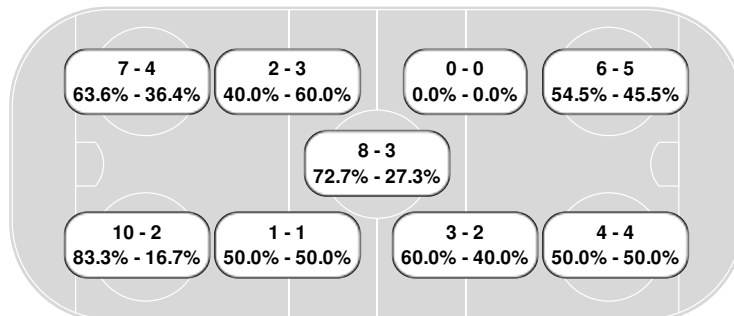

Falcons

#	Player	Min	GA	1	2	3	Saves
30	Christian Stoever	59:32	5	12	10	16	38
TM	EMPTY NET	00:28	0	0	0	0	0
Loss - Christian Stoever (5-10-0)							

Penalty summary

Prd	Player	Team	Min	Offense	Time	
1st	Anton Malmstrom	BGSU	2	Tripping	00:32	PP
1st	Stephen Halliday	OSU	2	Tripping	08:57	PP
1st	Hunter Lellig	BGSU	2	High Sticking	13:20	PP
1st	TEAM	OSU	2	Too many players on ice	16:58	PP
2nd	Zach Vinnell	BGSU	2	Unsportsmanlike conduct	13:39	
2nd	Tyler Duke	OSU	2	Unsportsmanlike conduct	13:39	
2nd	Mason Lohrei	OSU	2	Hooking	13:49	PP
2nd	Quinn Emerson	BGSU	2	Interference	18:20	PP

Prd	Player	Team	Min	Offense	Time	
2nd	Max Coyle	BGSU	2	Tripping	19:24	PP
3rd	Jaden Grant	BGSU	2	Interference	02:52	PP
3rd	Cam Thiesing	OSU	2	Holding	06:10	PP
3rd	Zach Vinnell	BGSU	2	Interference	06:32	
3rd	Joe Dunlap	OSU	2	Slashing	06:32	
3rd	Scooter Brickey	OSU	2	Tripping	12:56	PP
3rd	Evan Dougherty	BGSU	2	Cross Checking	17:00	PP

Faceoff summary

Buckeyes

#	Player	W	L	FO%
28	Jake Wise	17	13	56.7
71	Patrick Guzzo	11	8	57.9
19	Stephen Halliday	7	2	77.8
23	Davis Burnside	3	0	100.0
26	Jaedon Leslie	2	1	66.7
14	Dalton Messina	1	0	100.0
Totals:		41	24	63.1

Falcons

#	Player	W	L	FO%
11	Taylor Schneider	11	14	44.0
17	Ethan Scardina	5	15	25.0
22	Adam Pitters	4	3	57.1
28	Jaden Grant	2	7	22.2
18	Quinn Emerson	1	0	100.0
20	Ryan O'Hara	1	1	50.0
15	Evan Dougherty	0	1	0.0
Totals:		24	41	36.9

Faceoff chart

Buckeyes

FACEOFFS	WON
1st Period	18
2nd Period	8
3rd Period	15
At even strength	28
Power play	10
Short handed	3

Falcons

WON	FACEOFFS
7	1st Period
8	2nd Period
9	3rd Period
13	At even strength
8	Power play
3	Short handed

Referee's Signature _____