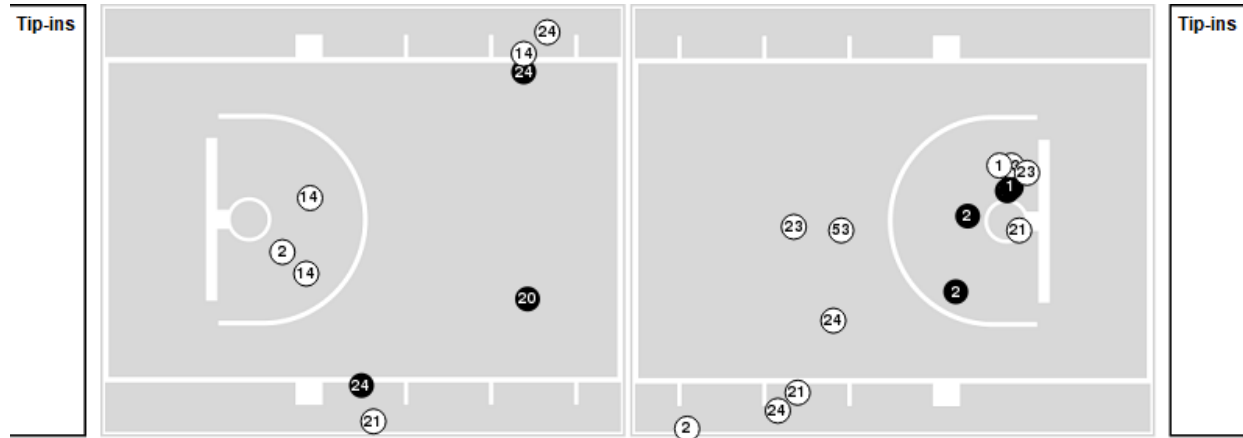

Blow Up Chart

● Made ○ Missed N - Player Number

McNeese	M/A	%
Field Goals	17/47	36
2 Points	9/29	31
3 Points	8/18	44
Free Throws	1/2	50

McNeese	M/A	%
Points in the Paint	12 (6 / 16)	38
Fast Break Points	2 (1/1)	100
Second Chance Points	8 (3/8)	38
Effective FG%	45