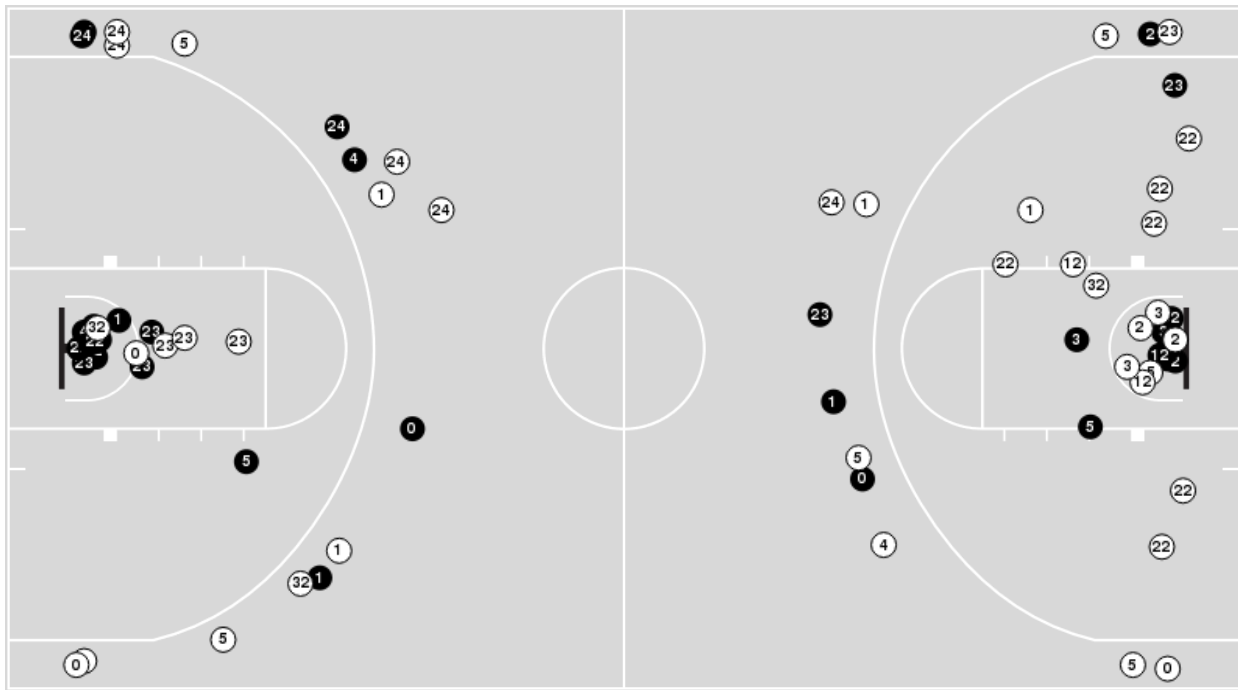

McNeese at Ohio St.

11/20/22 Value City Arena, Columbus
2022-23 Women's Basketball

Game Time: 1:00 PM
Game Duration: 1:42
Attendance: 3,351

Officials: Tom Hallead, Dawn March, Kelsey Reynolds

Players => AllFG Types=>AllResults=>All

Ohio St.

All Field Goals