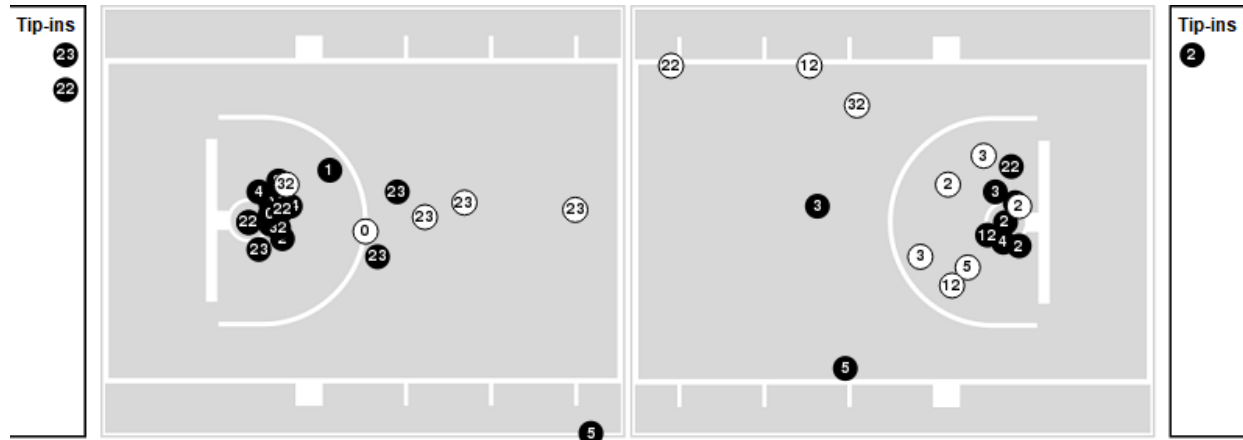

Blow Up Chart

● Made   ○ Missed   N - Player Number

Ohio St.	M/A	%
Field Goals	39/78	50
2 Points	29/49	59
3 Points	10/29	34
Free Throws	11/13	85

Ohio St.	M/A	%
Points in the Paint	54 (27 / 39)	69
Fast Break Points	28 (14/15)	93
Second Chance Points	17 (9/17)	53
Effective FG%	56