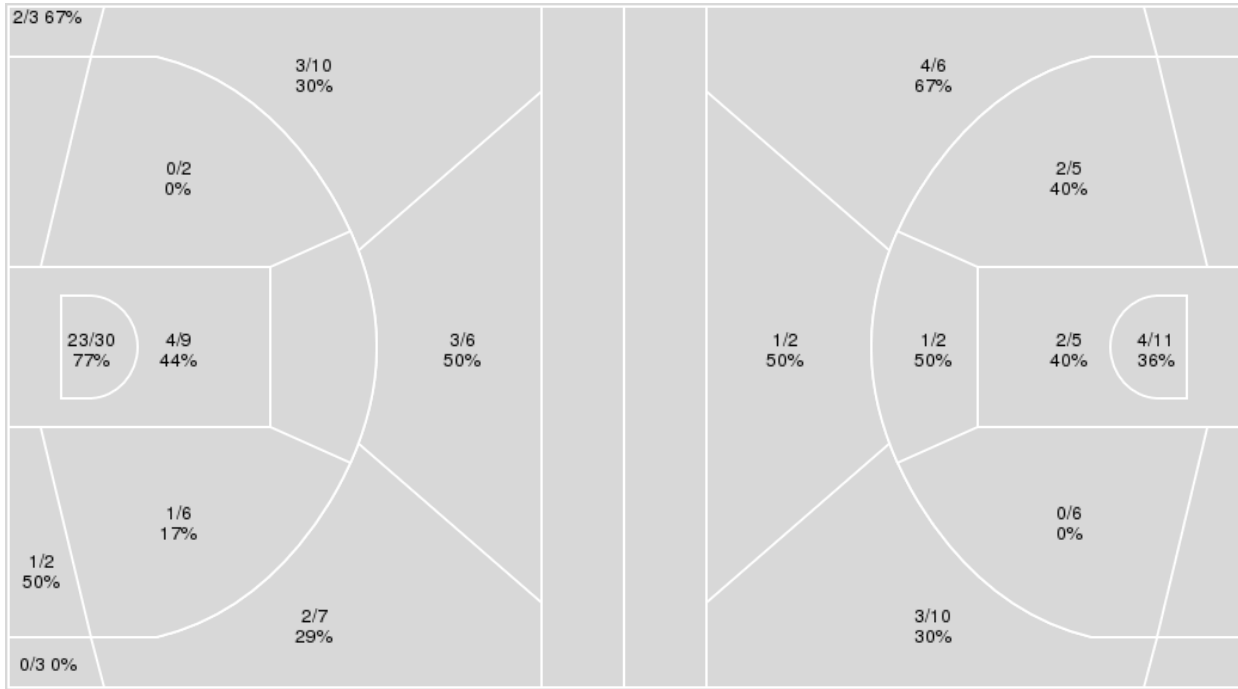

McNeese at Ohio St.

11/20/22 Value City Arena, Columbus
2022-23 Women's Basketball

Game Time: 1:00 PM
Game Duration: 1:42
Attendance: 3,351

Officials: Tom Hallead, Dawn March, Kelsey Reynolds

{ Players => All; } FG Types => All; Results => All;

{ Players => 1, 2, 3, 5, 13, 14, 15, 20, 21, 22, 23, 24, 30, 33, 53; } FG
Types => All; Results => All;

Ohio St.

McNeese

Ohio St.	M/A	%
Field Goals	39/78	50
2 Points	29/49	59
3 Points	10/29	34
Free Throws	11/13	85

McNeese	M/A	%
Field Goals	17/47	36
2 Points	9/29	31
3 Points	8/18	44
Free Throws	1/2	50