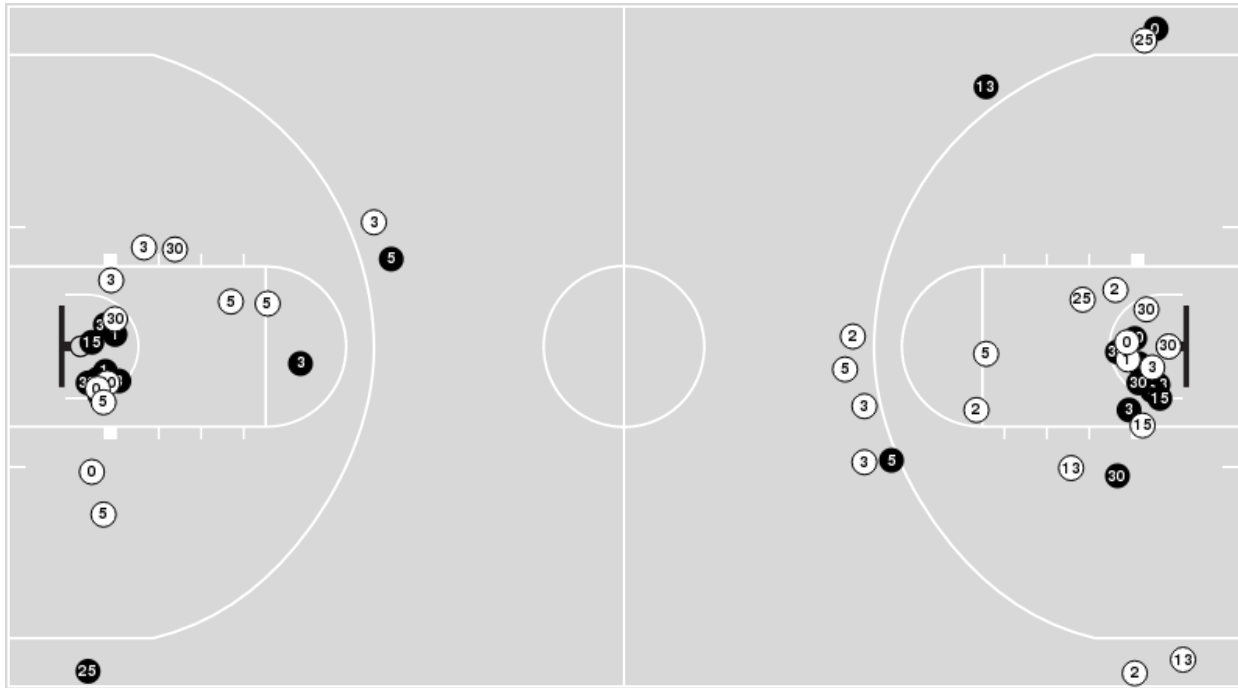

Officials: Roger Ayers, Ron Groover, Pat Driscoll

Players => AllFG Types=>AllResults=>All

#17 Duke

All Field Goals