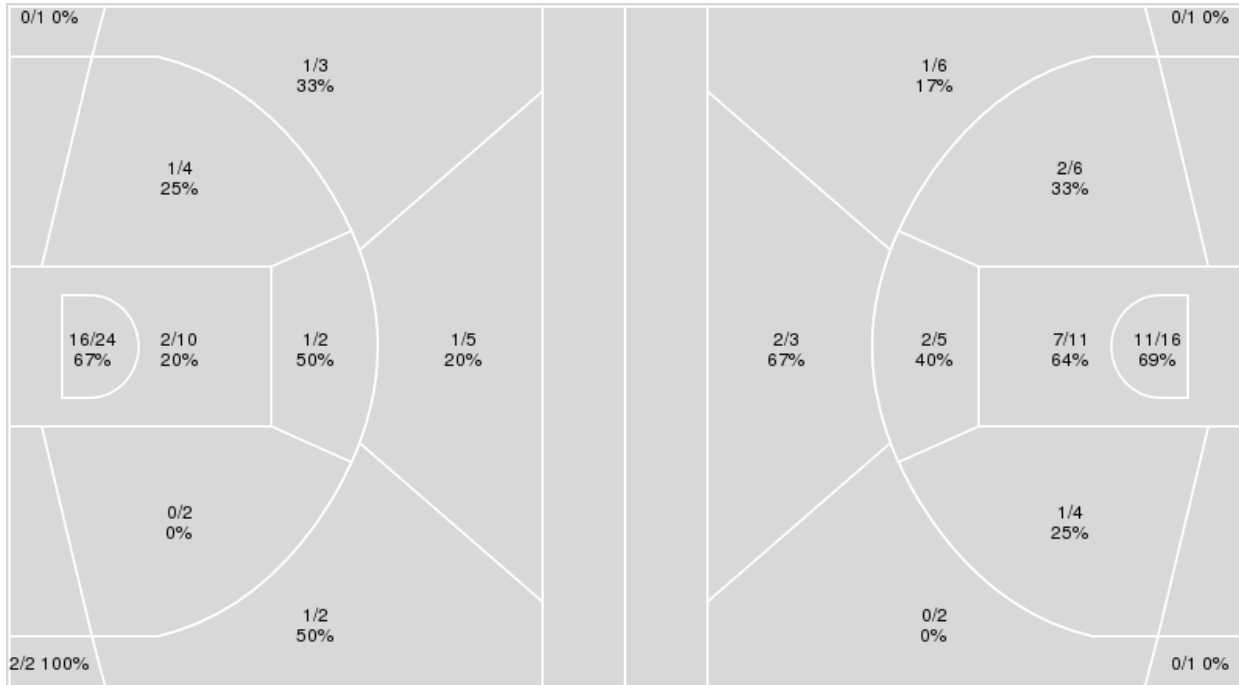

Officials: Roger Ayers, Ron Groover, Pat Driscoll

{ Players => All; } FG Types => All; Results => All;

{ Players => All; } FG Types => All; Results => All;

#17 Duke

#25 Ohio State

#17 Duke	M/A	%
Field Goals	25/55	45
2 Points	20/42	48
3 Points	5/13	38
Free Throws	26/30	87

#25 Ohio State	M/A	%
Field Goals	26/55	47
2 Points	23/42	55
3 Points	3/13	23
Free Throws	17/22	77