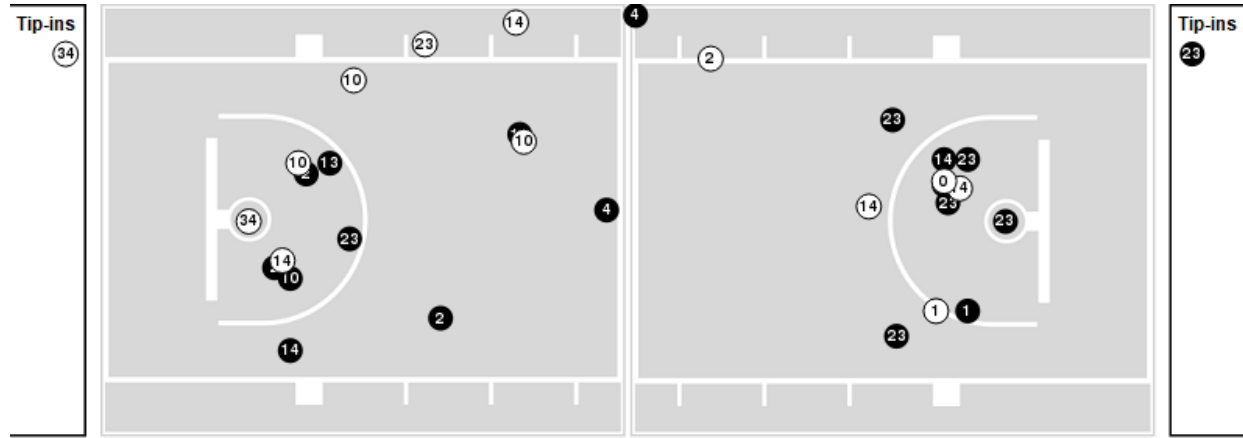

Blow Up Chart

N Made   **O** Missed   N - Player Number

#25 Ohio State	M/A	%
Field Goals	26/55	47
2 Points	23/42	55
3 Points	3/13	23
Free Throws	17/22	77

#25 Ohio State	M/A	%
Points in the Paint	36 (18 / 27)	67
Fast Break Points	16 (10/14)	71
Second Chance Points	14 (8/11)	73
Effective FG%	50