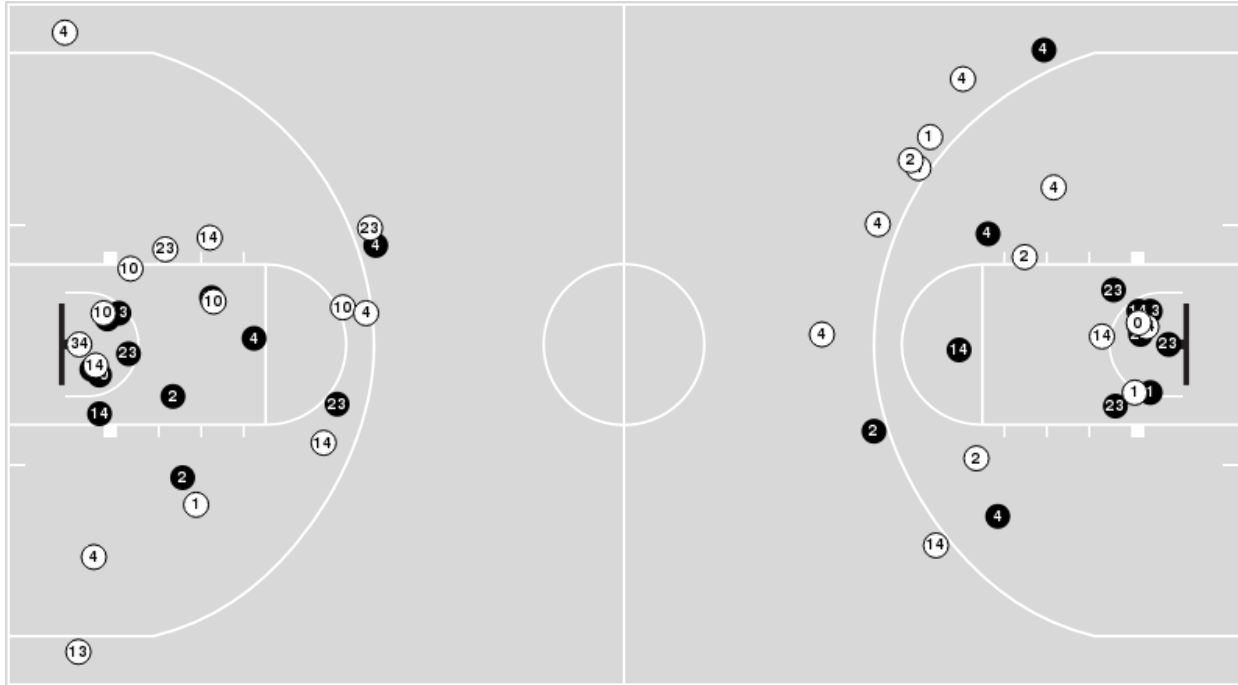

Players => AllFG Types=>AllResults=>All
#25 Ohio State

All Field Goals