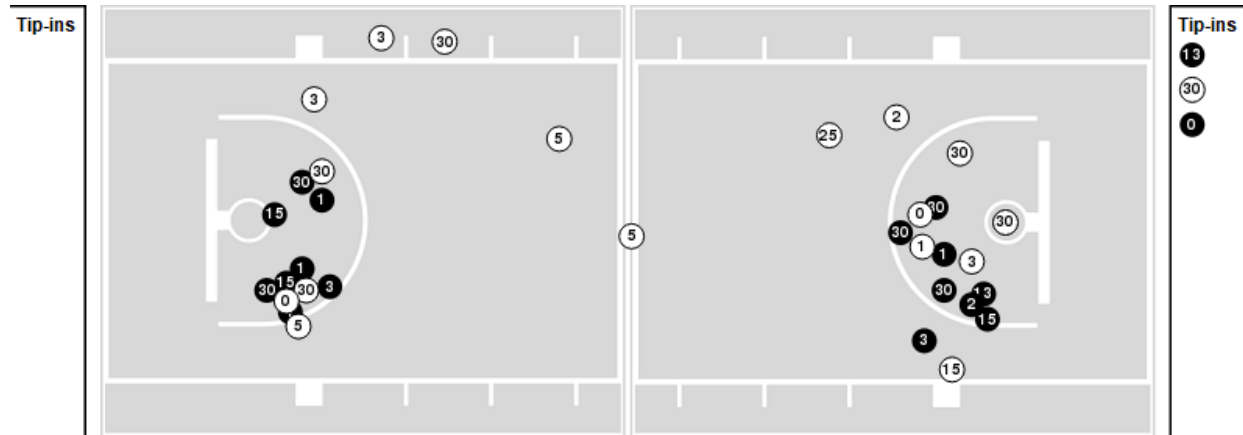

Blow Up Chart

● Made ○ Missed N - Player Number

#17 Duke	M/A	%
Field Goals	25/55	45
2 Points	20/42	48
3 Points	5/13	38
Free Throws	26/30	87

#17 Duke	M/A	%
Points in the Paint	36 (18 / 34)	53
Fast Break Points	14 (10/12)	83
Second Chance Points	8 (5/13)	38
Effective FG%	50