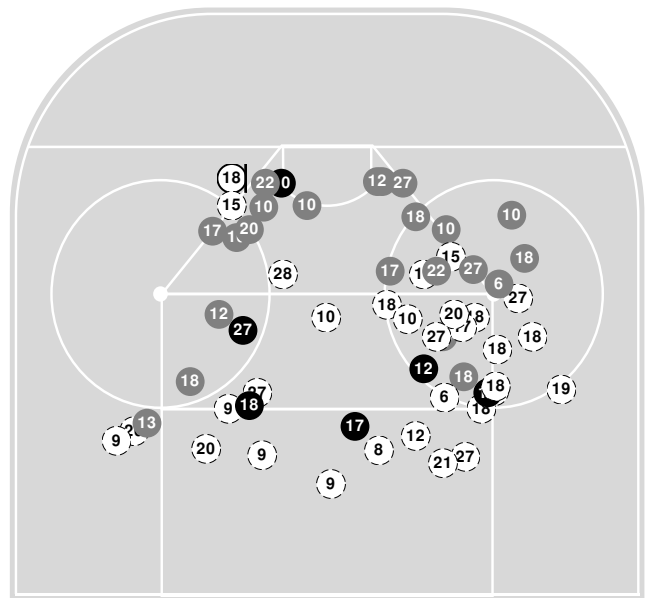

## 2022-23 Women's Ice Hockey Shot Chart (Advanced) Report

Nov 23, 2022, Start time: 03:01 PM, OSU Ice Rink, Columbus, Ohio  
Attendance: 407

Game duration: 2:22

**COLGATE**

**2 - 6**

**OHIO ST.**

### Shot chart

Raiders Attack zone

Buckeyes Attack zone

N Saved by goalie  
 N Goal  
 N Shot On-target  
 N Shot Blocked  
 N Hit Pipe  
 N Player number