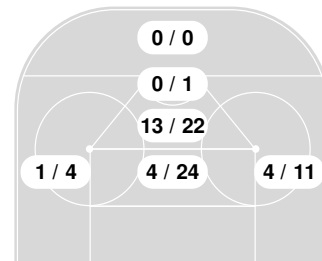

### Shot chart

Raiders Attack zone

Buckeyes Attack zone

N Saved by goalie  
 N Goal  
 N Shot On-target  
 N Shot Blocked  
 N Hit Pipe  
 N Player number

### Shot statistics

Raiders Attack zone

Buckeyes Attack zone