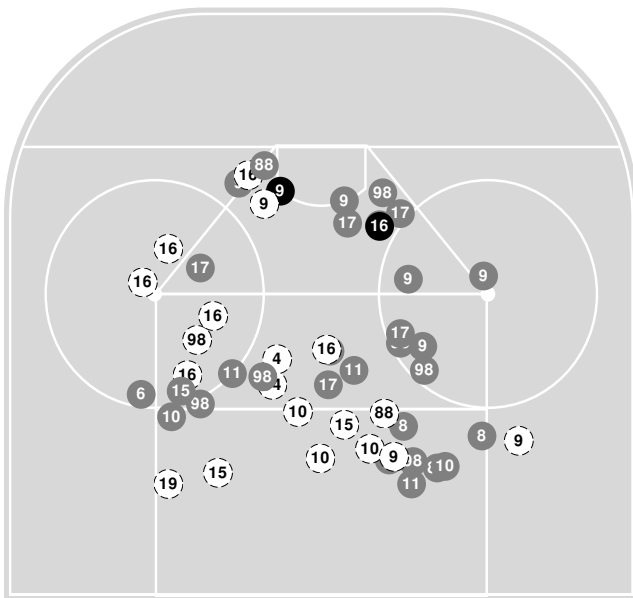

2022-23 Women's Ice Hockey Shot Chart (Advanced) Report

Nov 23, 2022, Start time: 03:01 PM, OSU Ice Rink, Columbus, Ohio
Attendance: 407

Game duration: 2:22

COLGATE

2 - 6

OHIO ST.

Scoring by period

Team	1	2	3
Colgate	0	2	0
Ohio St.	3	2	1

Shot chart

Raiders Attack zone