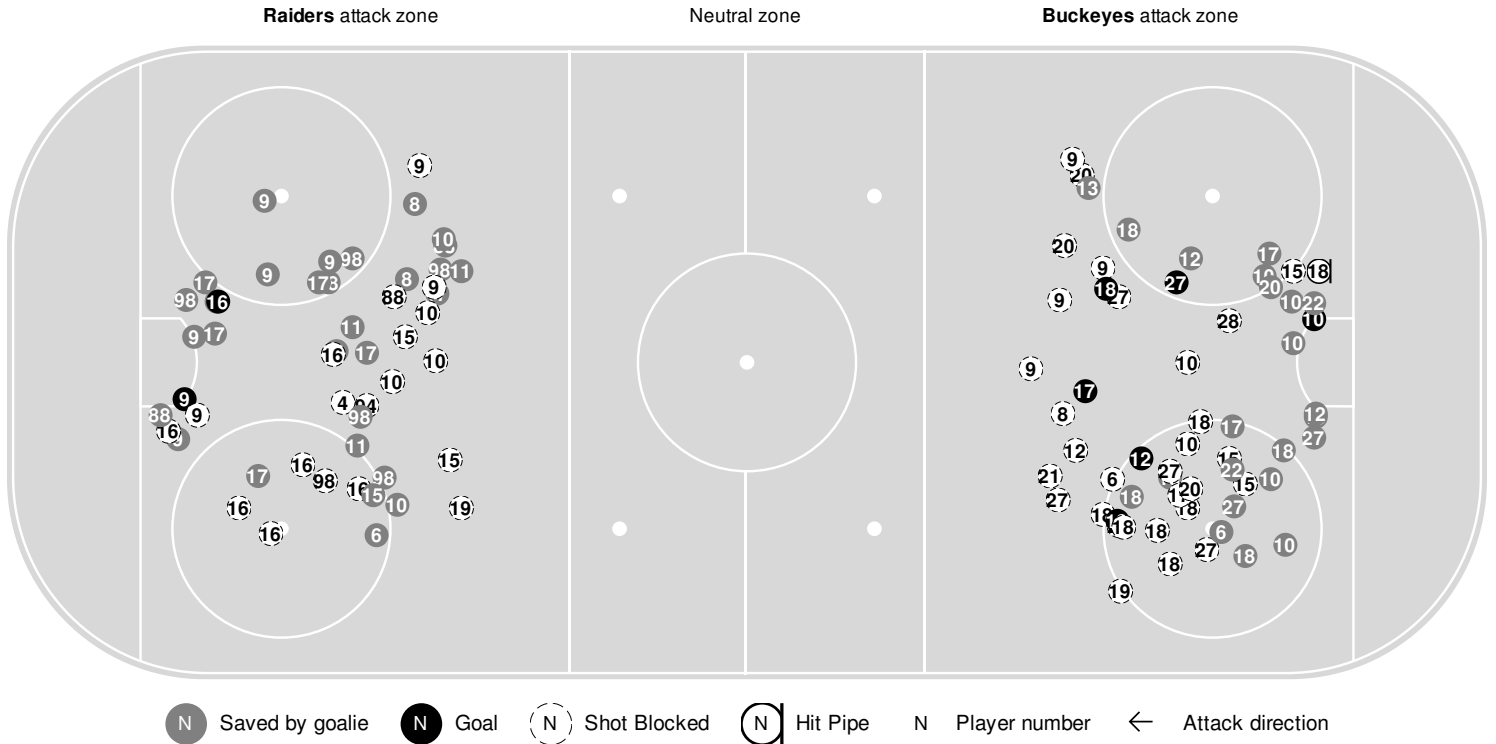

2022-23 Women's Ice Hockey Shot Chart Report

Nov 23, 2022, Start time: 03:01 PM, OSU Ice Rink, Columbus, Ohio
Attendance: 407

Game duration: 2:22

COLGATE   2 - 6   OHIO ST.

Scoring by period

Team	1	2	3
Colgate	0	2	0
Ohio St.	3	2	1

Shot chart

Shot summary

Raiders					Buckeyes
	1	2	3	Tot	
Total shots attempted	19	24	17	60	Total shots attempted
Blocked by defense	6	11	2	19	Blocked by defense
Shots Off Target	2	1	6	9	Shots Off Target
Pipes	0	0	0	0	Pipes
Total shots on-target	11	12	9	32	Total shots on-target
Shots saved by goalie Kayle Osborne	7	0	0	7	Shots saved by goalie Raygan Kirk
Shots saved by goalie Hannah Murphy	0	6	9	15	
Goals scored:				2	Goals scored:
					6