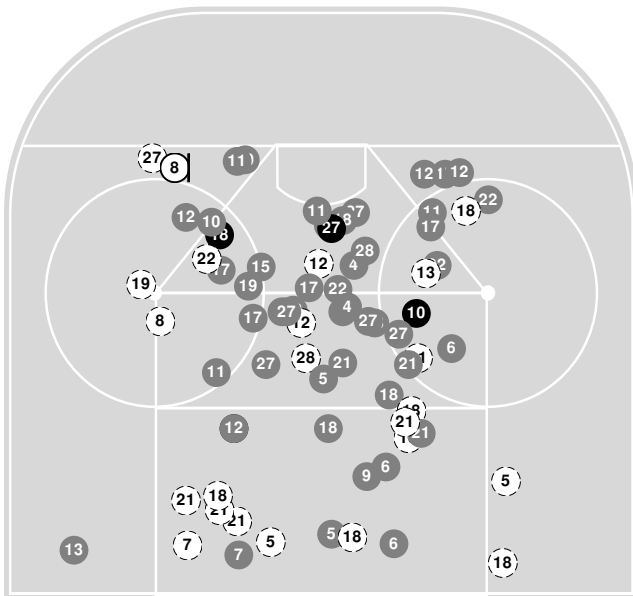

2022-23 Women's Ice Hockey Shot Chart (Advanced) Report

Nov 05, 2022, Start time: 06:00 PM, St. Thomas Ice Arena, Mendota Heights,
Minnesota
Attendance: 395

Game duration: 2:03

OHIO ST.

4 - 0

ST. THOMAS (MN)

Scoring by period

Team	1	2	3
Ohio St.	2	2	0
St. Thomas (MN)	0	0	0

Shot chart

Buckeyes Attack zone