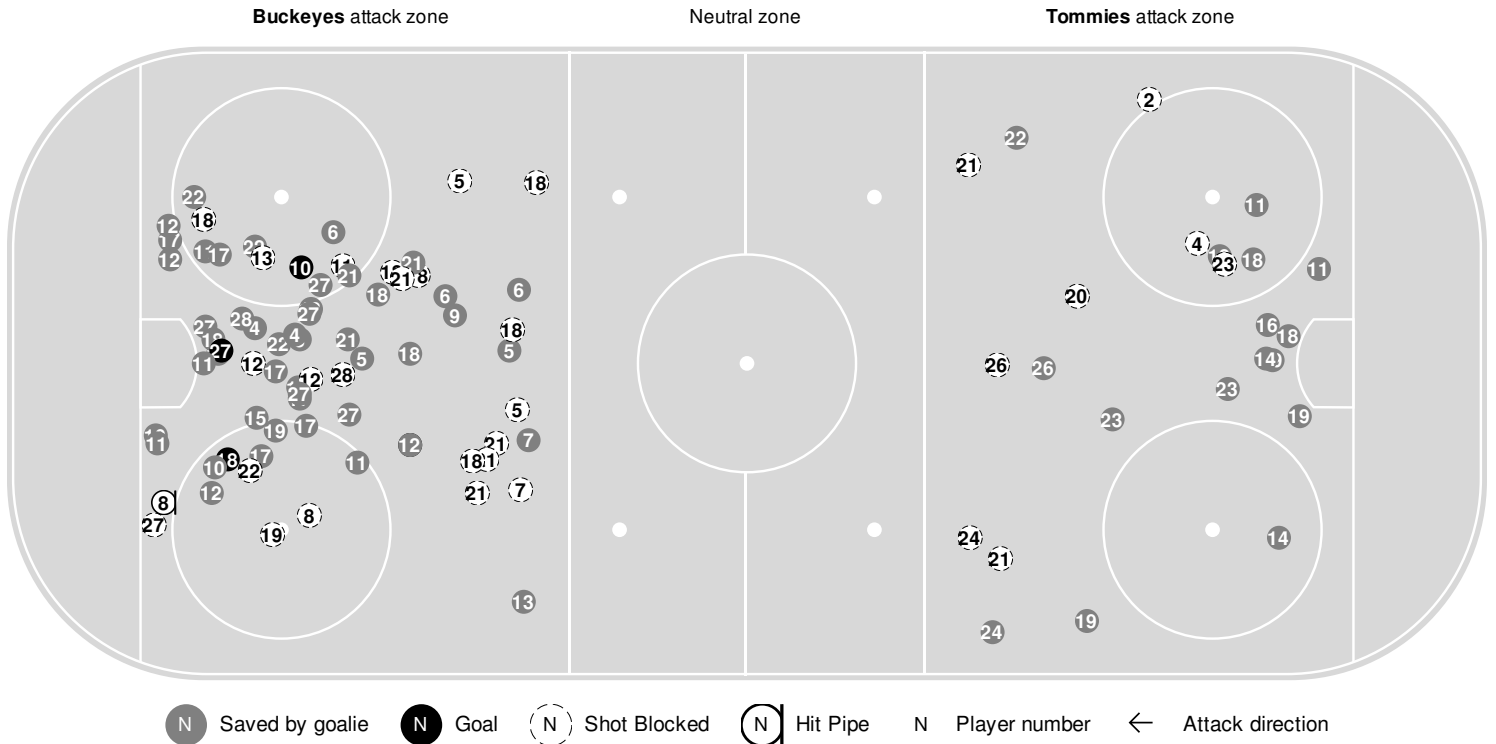

2022-23 Women's Ice Hockey Shot Chart Report

Nov 05, 2022, Start time: 06:00 PM, St. Thomas Ice Arena, Mendota Heights,
Minnesota
Attendance: 395

Game duration: 2:03

OHIO ST.   4 - 0   ST. THOMAS (MN)

Scoring by period

Team	1	2	3
Ohio St.	2	2	0
St. Thomas (MN)	0	0	0

Shot chart

Shot summary

Buckeyes				
	1	2	3	Tot
Total shots attempted	26	34	34	94
Blocked by defense	4	8	10	22
Shots Off Target	5	7	8	20
Pipes	0	1	0	1
Total shots on-target	17	18	16	51
Shots saved by goalie Quinn Kuntz	11	0	5	16
Goals scored:				4

Tommies				
	1	2	3	Tot
Total shots attempted	16	2	10	28
Blocked by defense	4	2	2	8
Shots Off Target	1	0	3	4
Pipes	0	0	0	0
Total shots on-target	11	0	5	16
Shots saved by goalie Saskia Maurer	15	16	16	47
Goals scored:				0