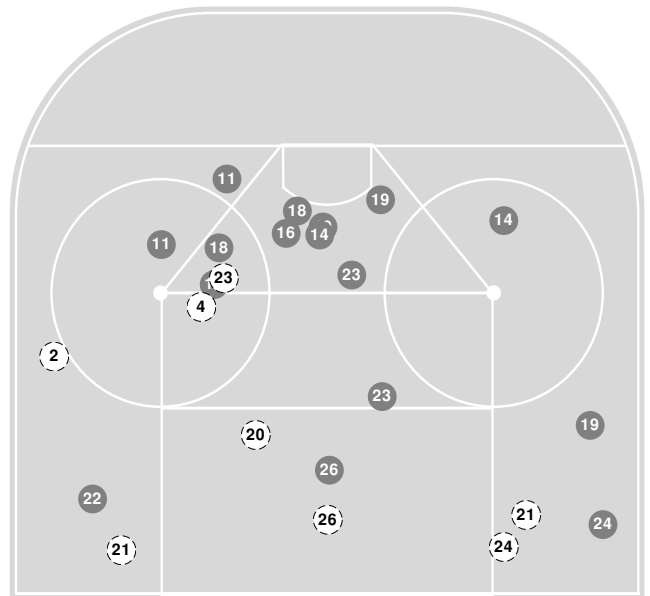

### Shot chart

Buckeyes Attack zone

Tommies Attack zone

(N) Saved by goalie
(●) Goal
(N) Shot On-target
(N) Shot Blocked
(N) Hit Pipe
N Player number