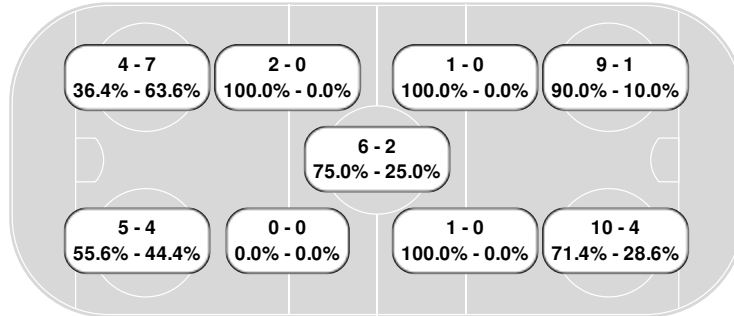

2022-23 Women's Ice Hockey Box Score Report

Nov 05, 2022, Start time: 06:00 PM, St. Thomas Ice Arena, Mendota Heights,
Minnesota
Attendance: 395

Game duration: 2:03

Penalty summary

Prd	Player	Team	Min	Offense	Time	
1st	Teagan Grant	OSU	2	Roughing	11:00	PP
1st	Sofie Lundin	OSU	2	Tripping	13:31	PP
1st	Haley Maxwell	UST	2	Interference	16:54	PP
3rd	Ramsey Parent	OSU	2	High Sticking	02:31	PP

Prd	Player	Team	Min	Offense	Time	
3rd	Alli Pahl	UST	2	Tripping	09:15	PP
3rd	Jennifer Gardiner	OSU	2	Hooking	11:22	
3rd	Lotti Odnoga	UST	2	Interference	13:59	PP

Faceoff summary

Buckeyes

#	Player	W	L	FO%
15	Gabby Rosenthal	15	4	78.9
17	Emma Maltais	8	4	66.7
11	Kenzie Hauswirth	6	3	66.7
22	Sloane Matthews	5	6	45.5
10	Jenna Buglioni	2	0	100.0
2	Emerson Jarvis	2	1	66.7
Totals:		38	18	67.9

Tommies

#	Player	W	L	FO%
27	Anna Promersberger	8	6	57.1
18	Gabby Billing	6	12	33.3
5	Maija Almich	2	9	18.2
23	Brieja Parent	1	0	100.0
14	Allie Monrean	1	9	10.0
19	Anna Solheim	0	2	0.0
Totals:		18	38	32.1

Faceoff chart

Buckeyes

FACEOFFS	WON
1st Period	11
2nd Period	13
3rd Period	14
At even strength	25
Power play	10
Short handed	3

Tommies

WON	FACEOFFS
7	1st Period
7	2nd Period
4	3rd Period
15	At even strength
3	Power play
0	Short handed

Power play summary

Buckeyes

Prd	Start	End	Elapsed	Shots	(Opp)
1	16:54	18:54	02:00	3	0
3	09:15	11:15	02:00	4	0
3	13:59	15:59	02:00	2	0
Summary: 3 opps, 9 shots, 0 goal, time 06:00					

Tommies

Prd	Start	End	Elapsed	Shots	(Opp)
1	11:00	13:00	02:00	3	0
1	13:31	15:31	02:00	5	0
3	02:31	04:31	02:00	0	0
Summary: 3 opps, 8 shots, 0 goal, time 06:00					

Shootout summary

No Shootouts

Penalty shot summary

Prd	Time	Players	Buckeyes	Tommies
3	11:22	Penalty shot attempt by UST #18 Gabby Billing SAVED, against OSU Goaltender #35 Quinn Kuntz	4	0

Referee's Signature _____