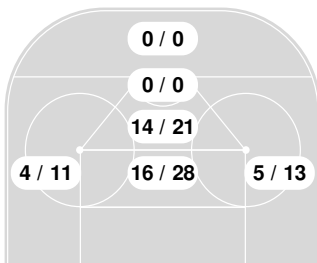

Shot statistics

Buckeyes Attack zone