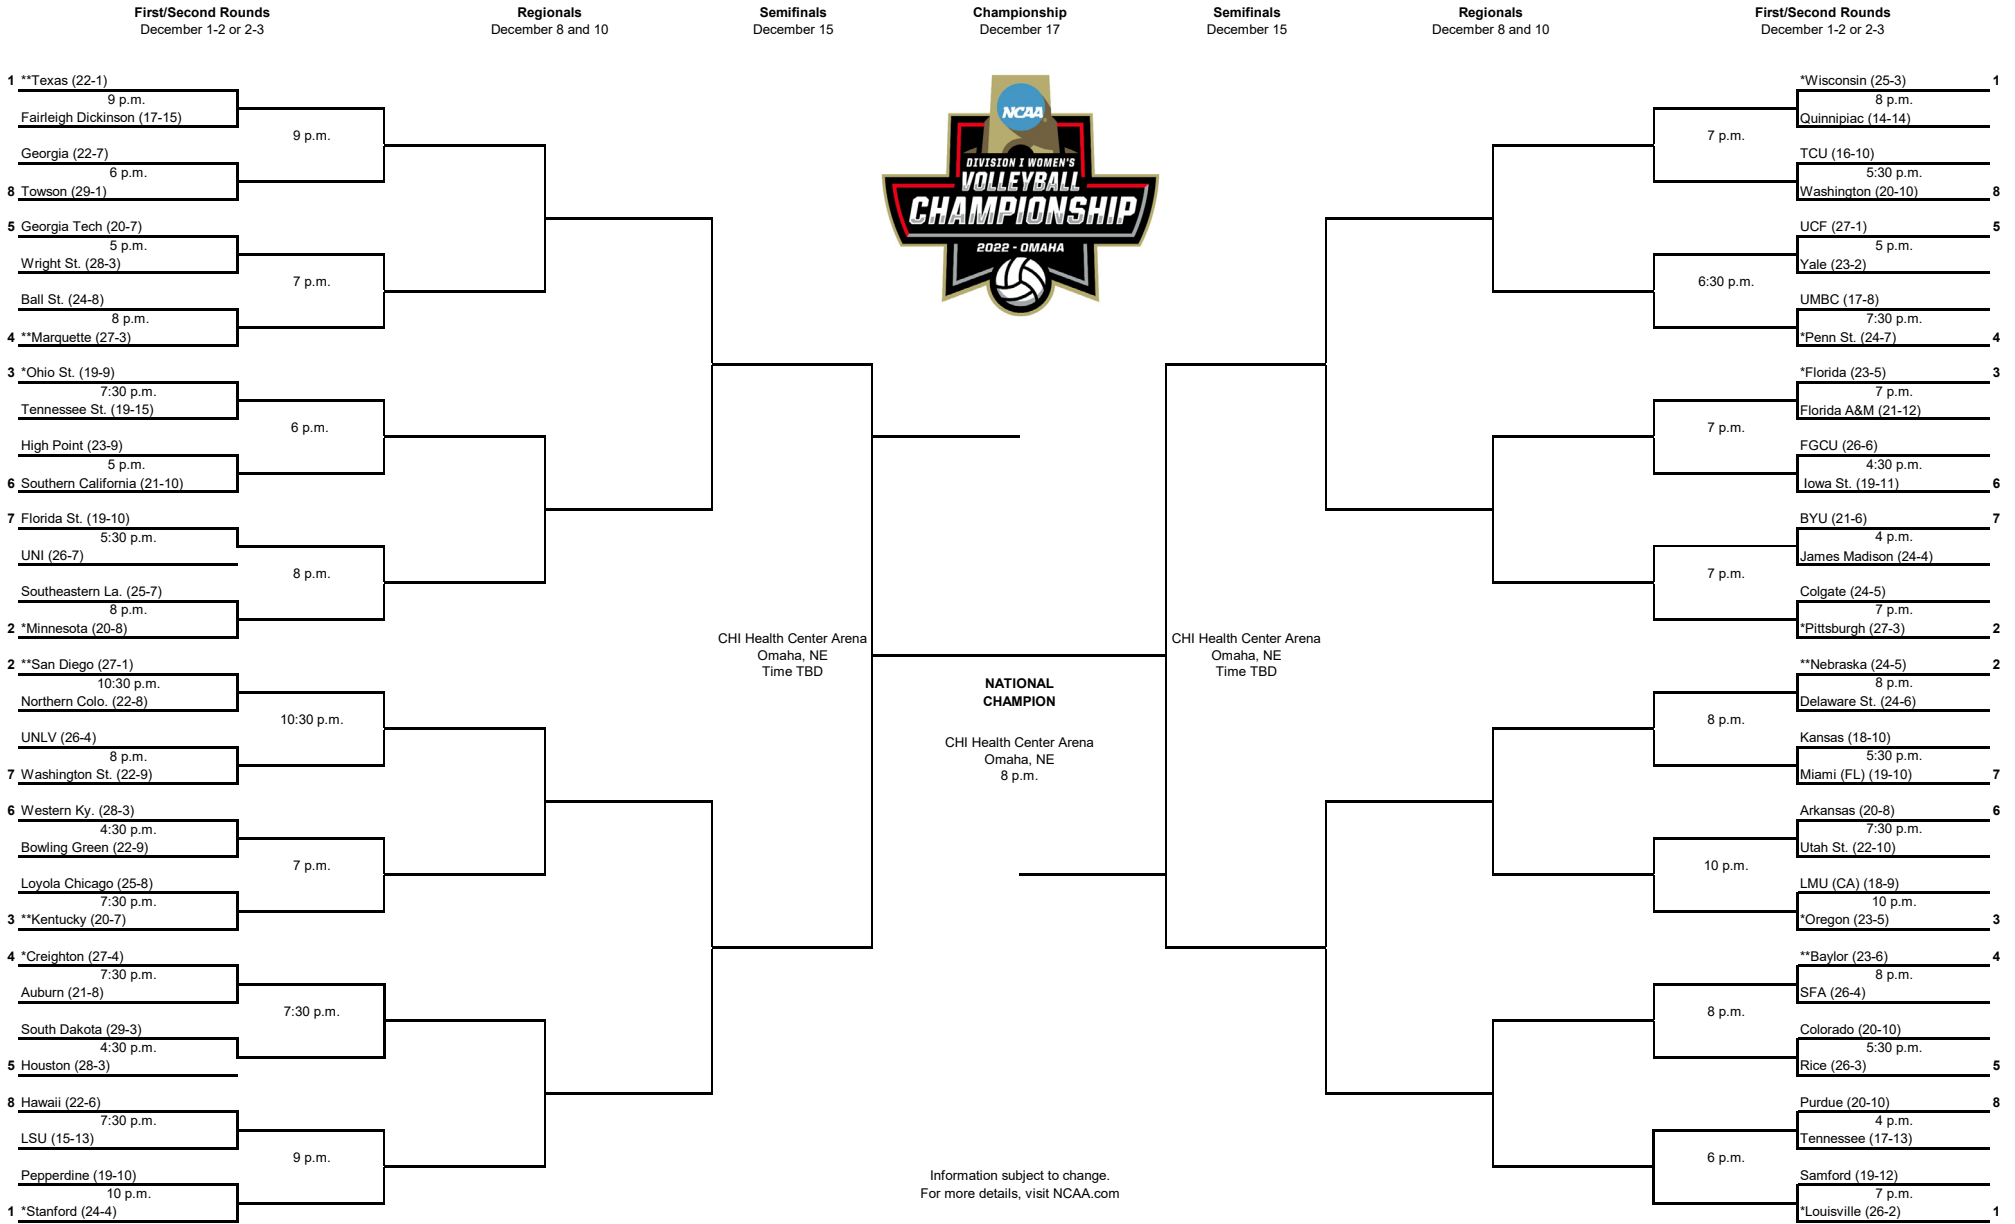

2022 NCAA Division I Women's Volleyball Championship