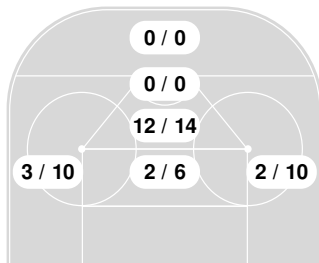

Team	1	2	3
Yale	0	1	0
Ohio State	0	2	0

Shot chart

Bulldogs Attack zone

Buckeyes Attack zone

N Saved by goalie
 N Goal
 N Shot On-target
 N Shot Blocked
 N Hit Pipe
 N Player number

Shot statistics

Bulldogs Attack zone