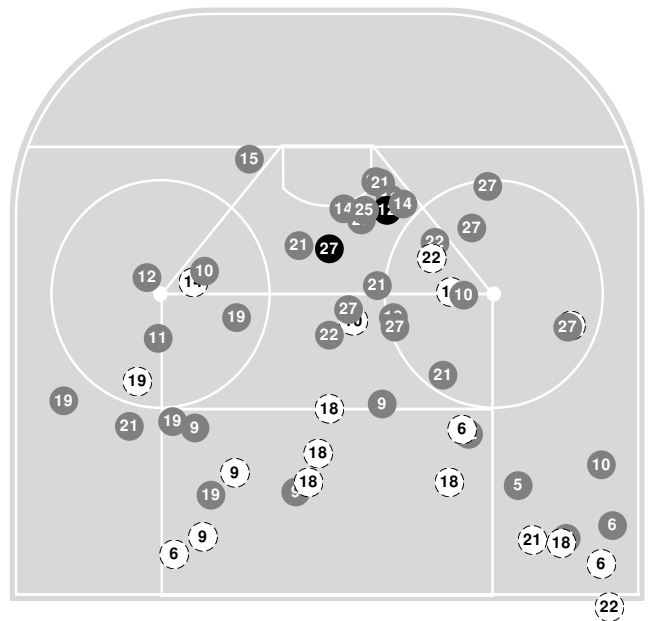

Team	1	2	3
Yale	0	1	0
Ohio State	0	2	0

Shot chart

Shot summary

Bulldogs					Buckeyes				
	1	2	3	Tot		1	2	3	Tot
Total shots attempted	21	12	18	51	Total shots attempted	19	28	17	64
Blocked by defense	10	3	8	21	Blocked by defense	5	7	6	18
Shots Off Target	4	0	2	6	Shots Off Target	0	6	2	8
Pipes	0	0	0	0	Pipes	0	0	0	0
Total shots on-target	7	9	8	24	Total shots on-target	14	15	9	38
Shots saved by goalie Gianna Meloni	14	13	9	36	Shots saved by goalie Amanda Thiele	7	8	8	23
Goals scored:				1	Goals scored:				2

Ohio State vs. Yale Shot Chart (Advanced) Report

Mar 18, 2022, Start time: 08:13 PM, Pegula Ice Arena, University Park,
Pennsylvania
Attendance: 1663

Game duration: 2:13

YALE

1 - 2

OHIO STATE

Scoring by period

Team	1	2	3
Yale	0	1	0
Ohio State	0	2	0

Shot chart

Bulldogs Attack zone

Buckeyes Attack zone

N Saved by goalie
 N Goal
 N Shot On-target
 N Shot Blocked
 N Hit Pipe
 N Player number

Shot statistics

Bulldogs Attack zone

Buckeyes Attack zone

Shot summary

Bulldogs Buckeyes

Ohio State vs. Yale Shot Chart (Advanced) Report

Mar 18, 2022, Start time: 08:13 PM, Pegula Ice Arena, University Park,
Pennsylvania
Attendance: 1663

Game duration: 2:13