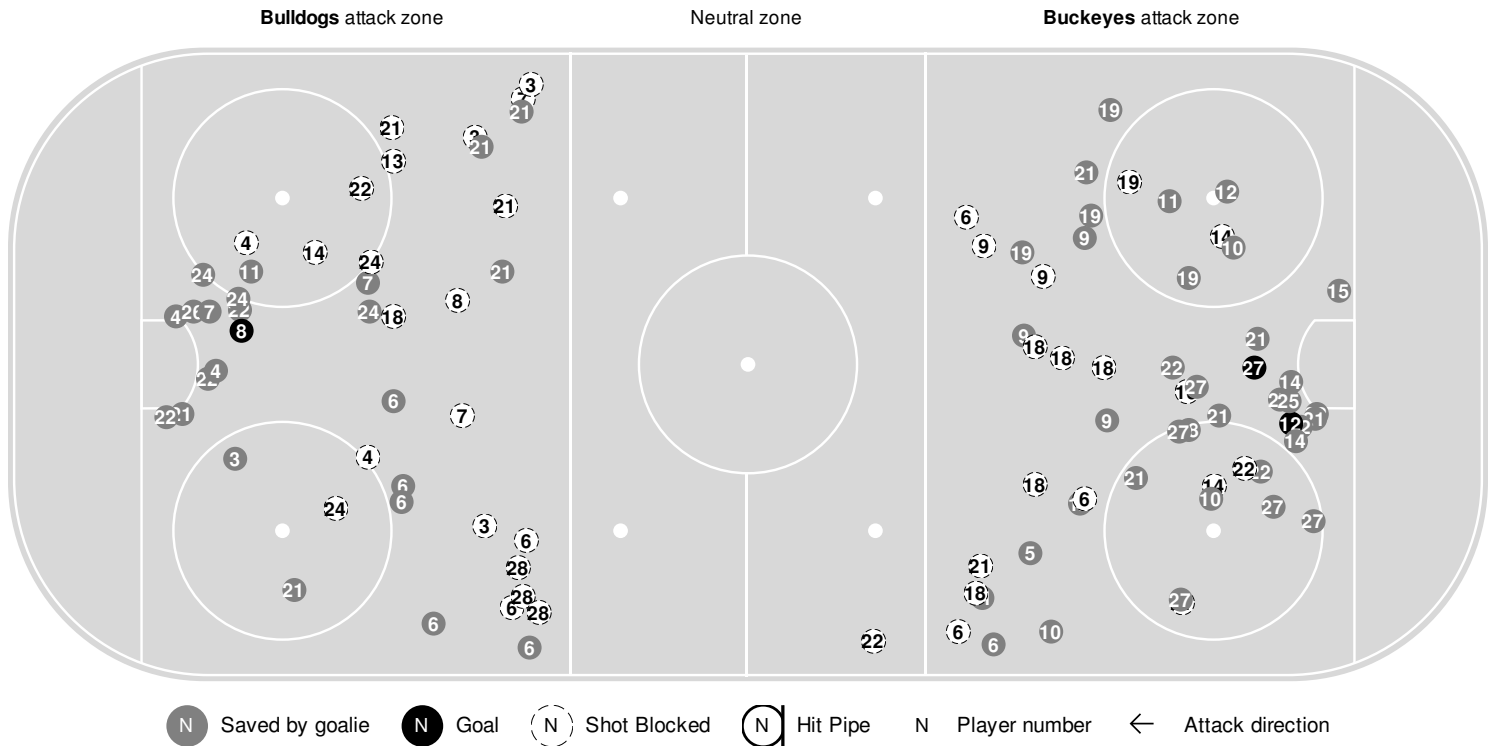

Ohio State vs. Yale Shot Chart Report

Mar 18, 2022, Start time: 08:13 PM, Pegula Ice Arena, University Park,
Pennsylvania
Attendance: 1663

Game duration: 2:13

YALE   **1 - 2**   **OHIO STATE**

Scoring by period

Team	1	2	3
Yale	0	1	0
Ohio State	0	2	0

Shot chart

Shot summary

Bulldogs					Buckeyes				
	1	2	3	Tot		1	2	3	Tot
Total shots attempted	21	12	18	51	Total shots attempted	19	28	17	64
Blocked by defense	10	3	8	21	Blocked by defense	5	7	6	18
Shots Off Target	4	0	2	6	Shots Off Target	0	6	2	8
Pipes	0	0	0	0	Pipes	0	0	0	0
Total shots on-target	7	9	8	24	Total shots on-target	14	15	9	38
Shots saved by goalie Gianna Meloni	14	13	9	36	Shots saved by goalie Amanda Thiele	7	8	8	23
Goals scored:				1	Goals scored:				2