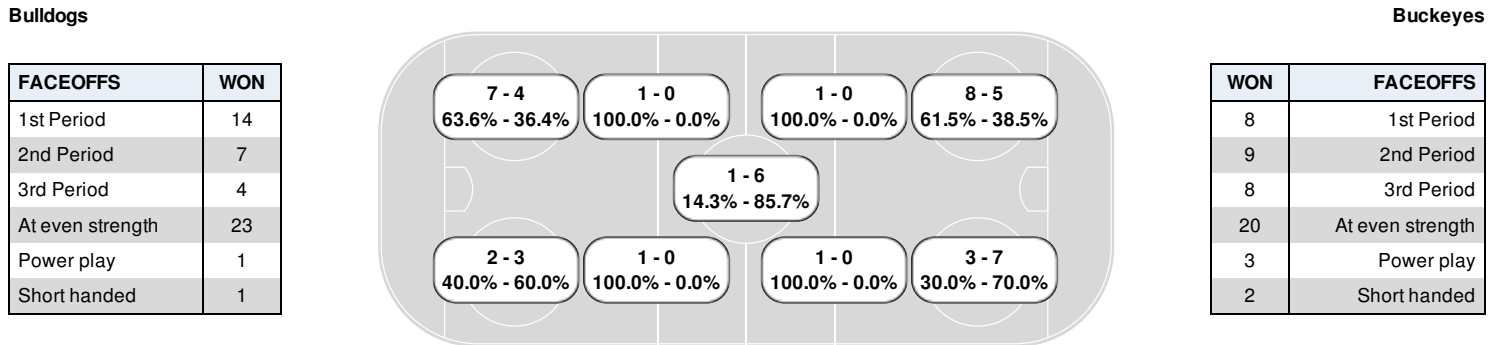

Ohio State vs. Yale Box Score Report

Mar 18, 2022, Start time: 08:13 PM, Pegula Ice Arena, University Park,
Pennsylvania
Attendance: 1663

Game duration: 2:13

Penalty summary

Prd	Player	Team	Min	Offense	Time	
1st	Gabby Rosenthal	OSU	2	Cross Checking	15:43	PP
2nd	TEAM	Yale	2	Too many players on ice	06:10	PP

Prd	Player	Team	Min	Offense	Time	
2nd	TEAM	Yale	2	Tripping	07:31	PP
3rd	TEAM	OSU	2	Bench minor	10:03	PP

Faceoff summary

Bulldogs						Buckeyes				
#	Player	W	L	FO%		#	Player	W	L	FO%
4	Elle Hartje	13	12	52.0		15	Gabby Rosenthal	10	7	58.8
14	Charlotte Welch	7	10	41.2		14	Clair DeGeorge	9	9	50.0
13	Grace Lee	4	3	57.1		11	Kenzie Hauswirth	3	2	60.0
18	Rebecca Vanstone	1	0	100.0		21	Liz Schepers	3	7	30.0
Totals:		25	25	50.0		Totals:		25	25	50.0

Faceoff chart

Power play summary

Bulldogs						Buckeyes						
Prd	Start	End	Elapsed	Shots	(Opp)	Prd	Start	End	Elapsed	Shots	(Opp)	
1	15:43	17:43	02:00	3	0	2	06:10	07:08	00:58	1	0	PPG
3	10:03	12:03	02:00	0	0	2	07:31	09:31	02:00	4	0	
Summary: 2 opps, 3 shots, 0 goal, time 04:00						Summary: 2 opps, 5 shots, 1 goal, time 02:58						

Shootout summary

No Shootouts

Penalty shot summary

No Penalty Shots

Referee's Signature _____