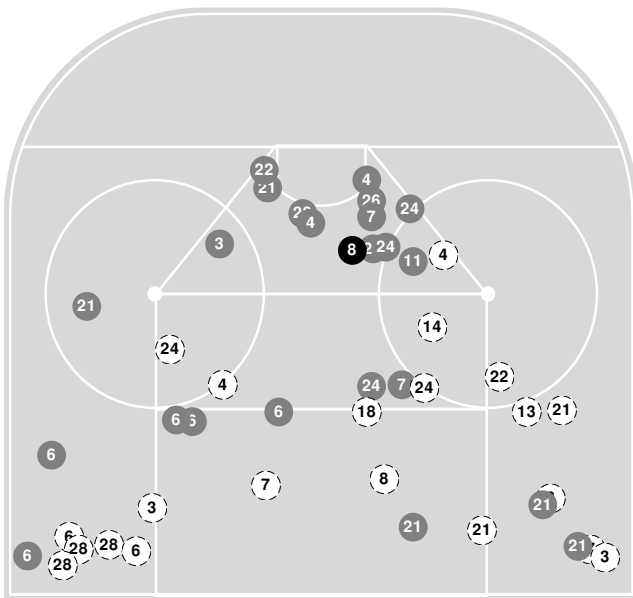

Team	1	2	3
Yale	0	1	0
Ohio State	0	2	0

Shot chart

Shot summary

Bulldogs					Buckeyes				
	1	2	3	Tot		1	2	3	Tot
Total shots attempted	21	12	18	51	Total shots attempted	19	28	17	64
Blocked by defense	10	3	8	21	Blocked by defense	5	7	6	18
Shots Off Target	4	0	2	6	Shots Off Target	0	6	2	8
Pipes	0	0	0	0	Pipes	0	0	0	0
Total shots on-target	7	9	8	24	Total shots on-target	14	15	9	38
Shots saved by goalie Gianna Meloni	14	13	9	36	Shots saved by goalie Amanda Thiele	7	8	8	23
Goals scored:				1	Goals scored:				2

Ohio State vs. Yale Shot Chart (Advanced) Report

Mar 18, 2022, Start time: 08:13 PM, Pegula Ice Arena, University Park,
Pennsylvania
Attendance: 1663

Game duration: 2:13

YALE

1 - 2

OHIO STATE

Scoring by period

Team	1	2	3
Yale	0	1	0
Ohio State	0	2	0

Shot chart

Bulldogs Attack zone

Buckeyes Attack zone

N Saved by goalie
 N Goal
 N Shot On-target
 N Shot Blocked
 N Hit Pipe
 N Player number

Shot statistics

Bulldogs Attack zone

Buckeyes Attack zone

Shot summary

Bulldogs Buckeyes

Ohio State vs. Yale Shot Chart (Advanced) Report

Mar 18, 2022, Start time: 08:13 PM, Pegula Ice Arena, University Park,
Pennsylvania
Attendance: 1663

Game duration: 2:13