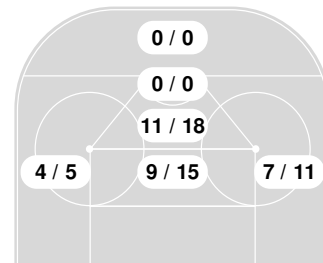

Buckeyes Attack zone

Shot summary

Bulldogs Buckeyes