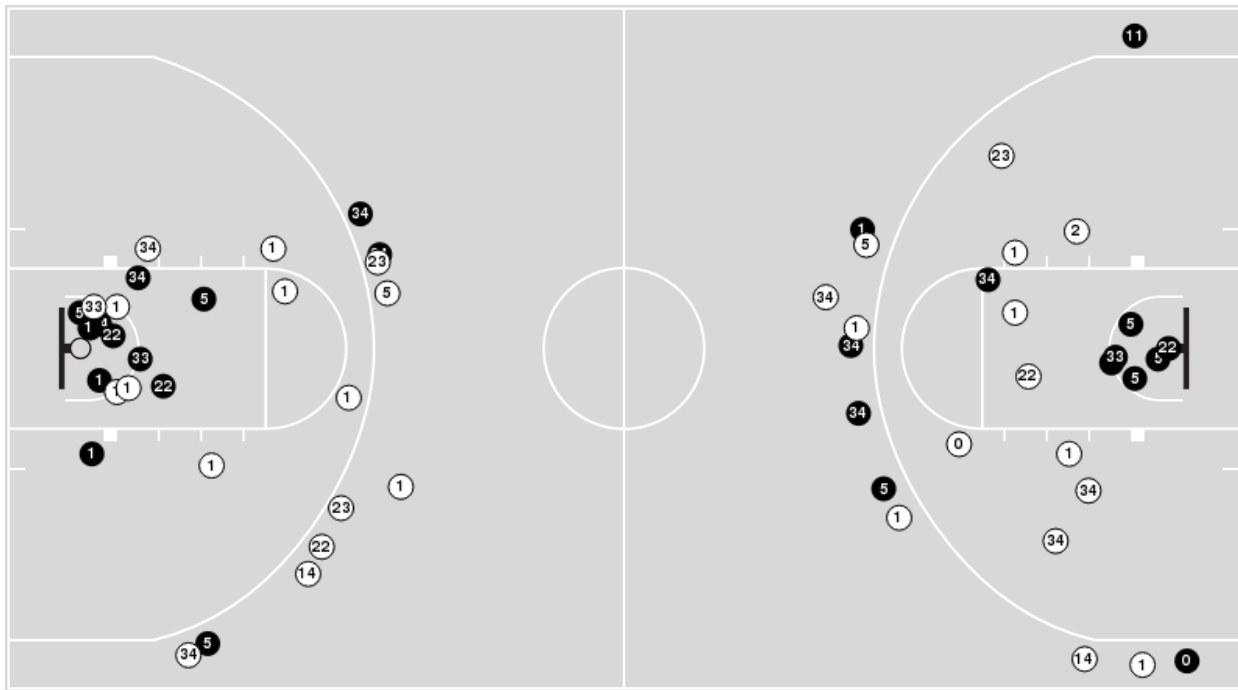

Ohio St. at Wisconsin

01/13/22 Kohl Center, Madison
2021-22 Men's Basketball

Game Time: 6:00 PM
Game Duration: 1:57
Attendance: 15,571

Officials: Keith Kimble, Chris Beaver, Brian Dorsey

Players => 0, 1, 2, 4, 5, 10, 11, 13, 14, 20, 21, 22, 23, 32, 33, 34, 35FG Types=>AllResults=>All

Wisconsin

All Field Goals