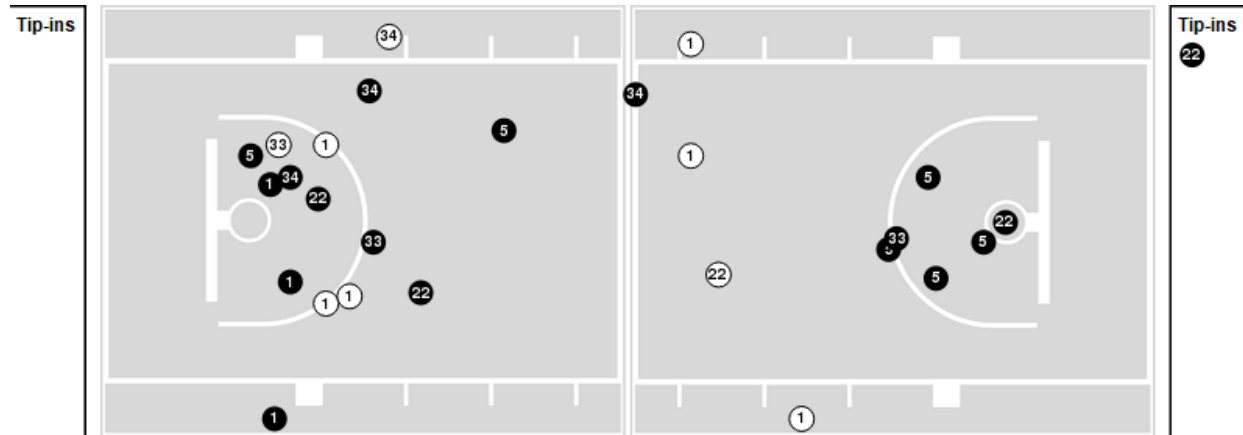

Blow Up Chart

● Made ○ Missed N - Player Number

Wisconsin	M/A	%
Field Goals	27/58	47
2 Points	17/35	49
3 Points	10/23	43
Free Throws	14/20	70

Wisconsin	M/A	%
Points in the Paint	32 (16 / 22)	73
Fast Break Points	5 (3/3)	100
Second Chance Points	14 (7/10)	70
Effective FG%	55