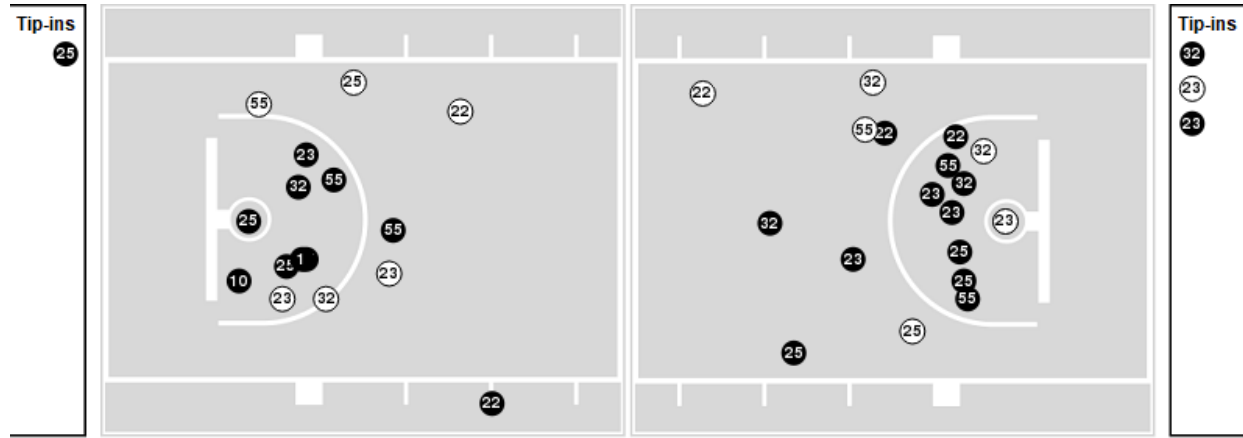

Blow Up Chart

● Made ○ Missed N - Player Number

Ohio St.	M/A	%
Field Goals	30/60	50
2 Points	27/41	66
3 Points	3/19	16
Free Throws	5/10	50

Ohio St.	M/A	%
Points in the Paint	46 (23 / 35)	66
Fast Break Points	0 (0/0)	0
Second Chance Points	13 (6/7)	86
Effective FG%	53