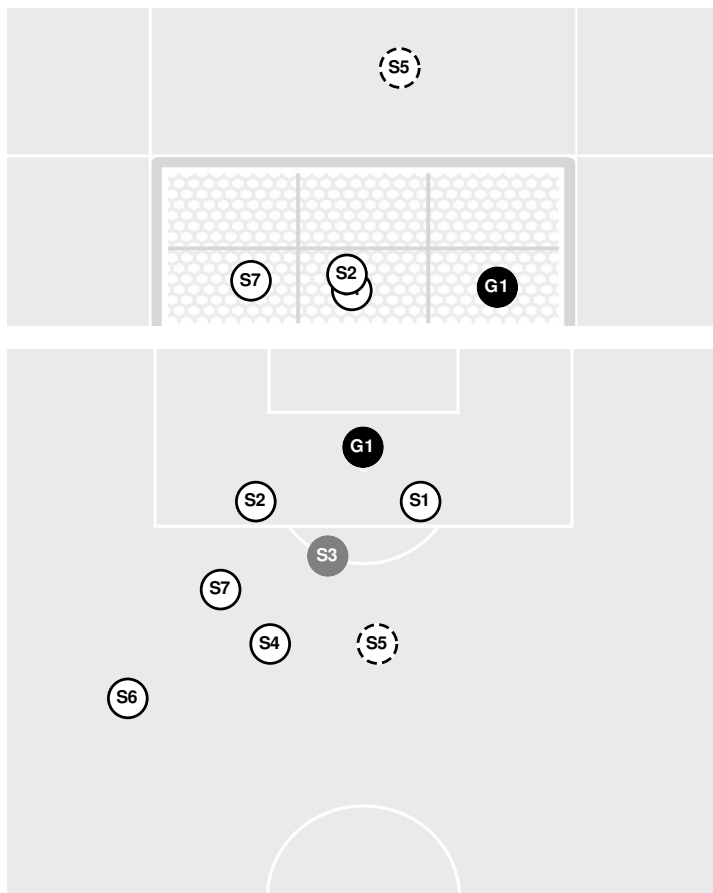

Rutgers vs Ohio State

10/3/21 Jesse Owens Memorial Stadium, Columbus, Ohio

Ohio State vs. Rutgers

Officials: Rachel Smith, Patrick Knott, Dan Samson, Michael Nickerson

Shots by Half Intervals

Buckeyes
Scarlet Knights

	1st Half	2nd Half
Buckeyes	1	7
Scarlet Knights	6	4

Shot Chart

BUCKEYES