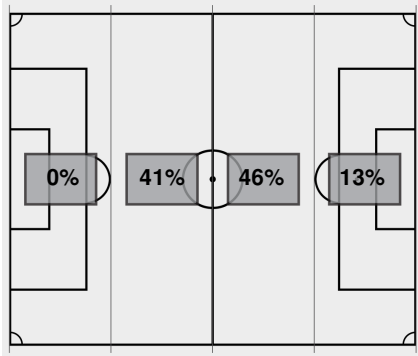

Offsides: Rutgers 0, Ohio State 0.

Attacking Direction →

|     |                  |     |
|-----|------------------|-----|
| 6   | TOTAL SHOTS      | 1   |
| 4   | SHOTS ON TARGET  | 1   |
| 0   | SAVES            | 2   |
| 3   | CORNERS          | 1   |
| 0   | OFFSIDES         | 0   |
| 0   | YELLOW CARDS     | 0   |
| 0   | RED CARDS        | 0   |
| 52% | POSSESSION TOTAL | 48% |