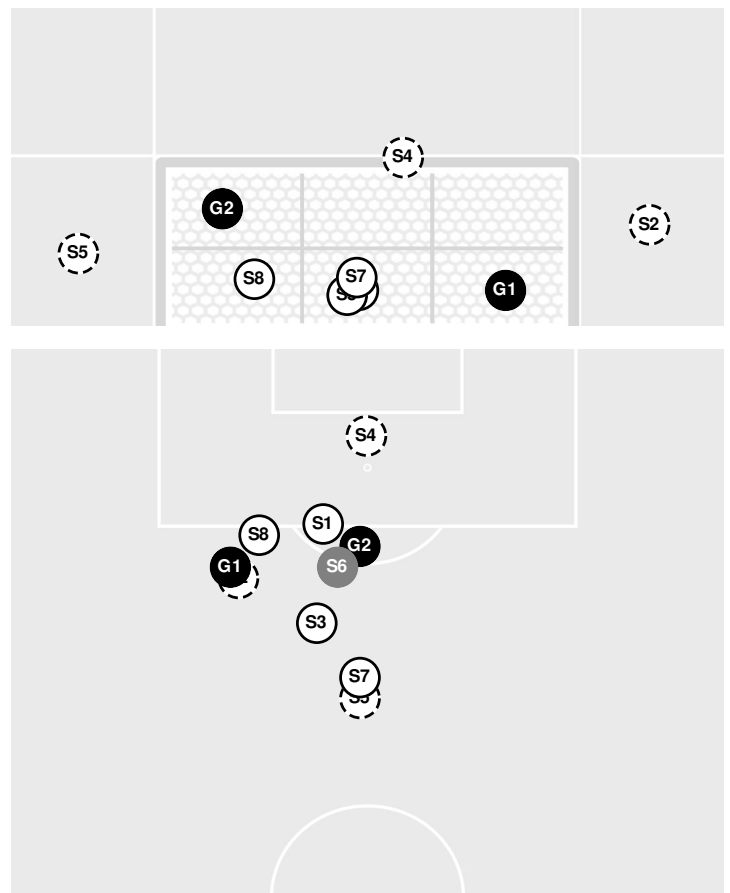

SCARLET KNIGHTS

S Shot Off Target
S Shot On Target
S Blocked
G Goal / Own Goal

Shot Summary

BUCKEYES

No	Time	Player	Description
G1	14'	21, Kailyn Dudukovich	Goal
S1	60'	19, Emma Sears	Saved
S2	62'	21, Kailyn Dudukovich	Saved
S3	73'	2, Kayla Fischer	Blocked
S4	78'	2, Kayla Fischer	Saved
S5	79'	5, Sydney Jones	Goal
S6	87'	2, Kayla Fischer	Saved
S7	89'	5, Sydney Jones	Saved

SCARLET KNIGHTS

No	Time	Player	Description
S1	13'	17, Amirah Ali	Saved
S2	16'	19, Frankie Tagliaferri	Saved
G1	35'	19, Frankie Tagliaferri	Goal
S3	39'	8, Kylie Daigle	Saved
S4	42'	71, Shea Holland	Saved
G2	43'	21, Giana Romano	Goal
S5	53'	5, Becci Fluchel	Saved
S6	55'	19, Frankie Tagliaferri	Blocked
S7	55'	5, Becci Fluchel	Saved
S8	58'	3, Samantha Kroeger	Saved