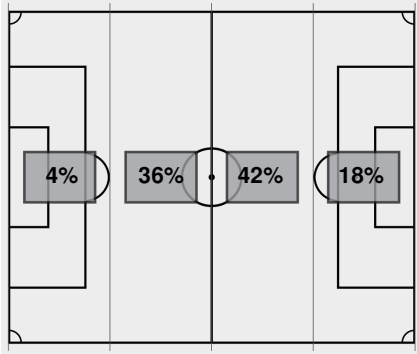

Rutgers vs Ohio State

10/3/21 Jesse Owens Memorial Stadium, Columbus, Ohio
Ohio State vs. Rutgers

Officials: Rachel Smith, Patrick Knott, Dan Samson, Michael Nickerson

Stadium: Jesse Owens Memorial Stadium

Officials: Referee: Rachel Smith; Asst. Referee: Patrick Knott; Dan Samson; Alt. Official: Michael Nickerson;

Offsides: Rutgers 1, Ohio State 0.

Attacking Direction →

10	TOTAL SHOTS	8
6	SHOTS ON TARGET	6
5	SAVES	4
4	CORNERS	2
1	OFFSIDES	0
1	YELLOW CARDS	0
0	RED CARDS	0
41%	POSSESSION TOTAL	59%