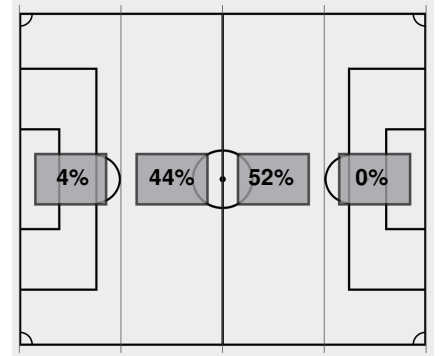

Offsides: Rutgers 0, Ohio State 0.

Attacking Direction →

|     |                  |     |
|-----|------------------|-----|
| 6   | TOTAL SHOTS      | 1   |
| 4   | SHOTS ON TARGET  | 1   |
| 0   | SAVES            | 2   |
| 3   | CORNERS          | 1   |
| 0   | OFFSIDES         | 0   |
| 0   | YELLOW CARDS     | 0   |
| 0   | RED CARDS        | 0   |
| 52% | POSSESSION TOTAL | 48% |