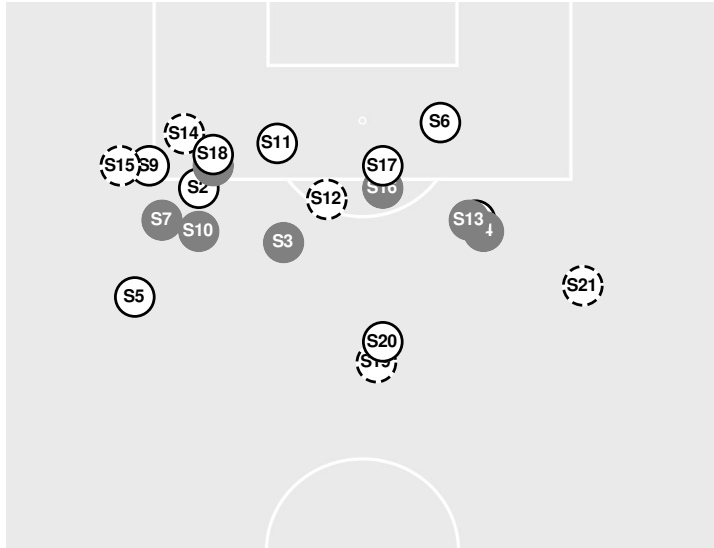

PURDUE 1, OHIO STATE 0

90:34 End of period [90:34].

PURDUE 1, OHIO STATE 0

Purdue vs Ohio State

10/14/21 Jesse Owens Memorial Stadium, Columbus, Ohio

Ohio State vs. Purdue

Match Time: 7:00 PM

Match Duration: 01:55

Attendance: 511

Officials: Nicholas Baker, Noah Matos, Andrew Milby, Audra Fullen

Shots by Half Intervals		1st Half	2nd Half	1st OT
Buckeyes		6	15	0
Boilermakers		5	3	1

Shot Chart

BUCKEYES

BOILERMAKERS

S Shot Off Target
 S Shot On Target
 S Blocked
 G Goal / Own Goal