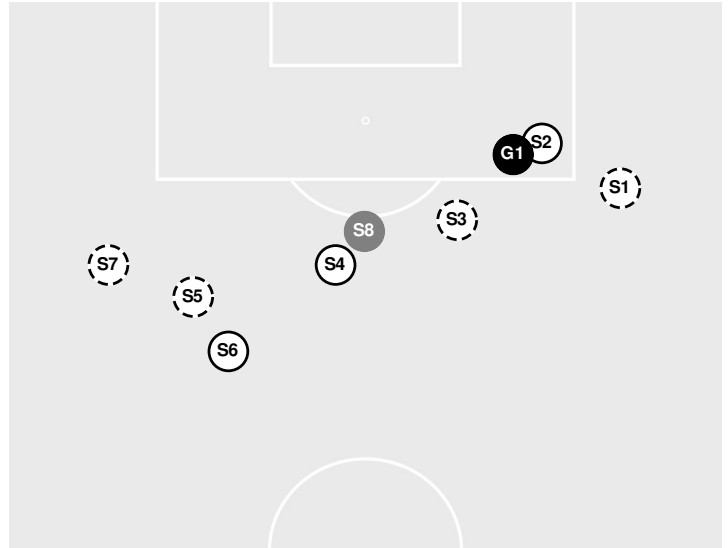

PURDUE 1, OHIO STATE 0

90:34 End of period [90:34].

PURDUE 1, OHIO STATE 0

Purdue vs Ohio State

10/14/21 Jesse Owens Memorial Stadium, Columbus, Ohio

Ohio State vs. Purdue

Match Time: 7:00 PM

Match Duration: 01:55

Attendance: 511

Officials: Nicholas Baker, Noah Matos, Andrew Milby, Audra Fullen

Shots by Half Intervals		1st Half	2nd Half	1st OT
Buckeyes		6	15	0
Boilermakers		5	3	1

Shot Chart

BUCKEYES

BOILERMAKERS

S Shot Off Target
 S Shot On Target
 S Blocked
 G Goal / Own Goal