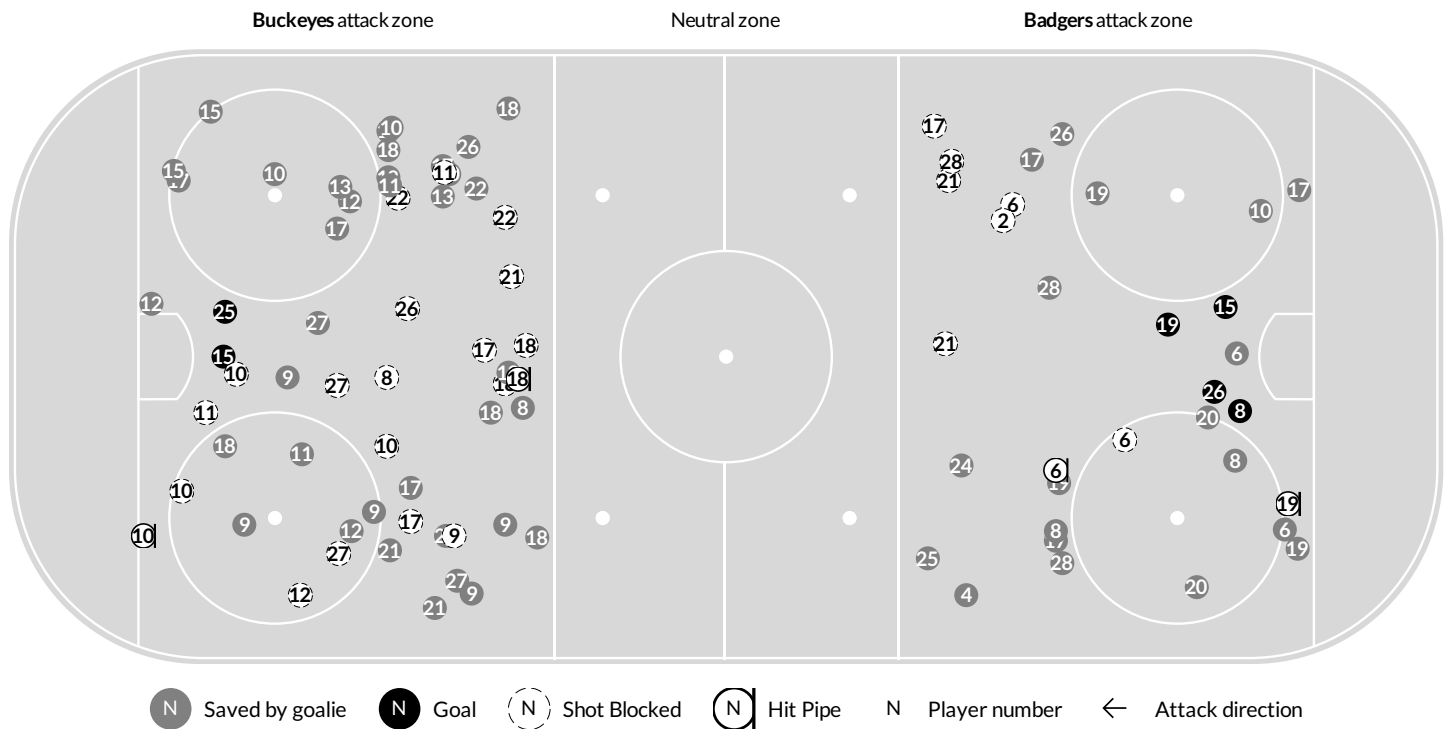

Faceoff chart

Power play summary

Buckeyes							Badgers						
Prd	Start	End	Elapsed	Shots	(Opp)	Goal	Prd	Start	End	Elapsed	Shots	(Opp)	Goal
1	13:32	15:32	02:00	1	1		Summary: 0 opps, 0 shots, 0 goal, time 00:00						
2	03:52	05:52	02:00	4	0								
Summary: 2 opps, 5 shots, 0 goal, time 04:00													

Shootout summary

No Shootouts

Penalty shot summary

No Penalty Shots

Referee's Signature _____

2020-21 Women's Ice Hockey Shot Chart Report

Mar 18, 2021, Start time: 12:00 AM, Erie Insurance Arena, Erie, Pennsylvania
Attendance: 379

Game duration: 21:21

OHIO ST. 2 - 4 WISCONSIN

Scoring by period

Team	1	2	3
Ohio St.	0	1	1
Wisconsin	1	2	1

Shot chart

Shot summary

	Buckeyes					Badgers			
	1	2	3	Tot		1	2	3	Tot
Total shots attempted	21	27	24	72	Total shots attempted	14	14	10	38
Blocked by defense	6	6	6	18	Blocked by defense	2	3	2	7
Shots Off Target	4	2	7	13	Shots Off Target	2	2	2	6
Pipes	1	0	1	2	Pipes	0	2	0	2
Total shots on-target	10	19	10	39	Total shots on-target	10	7	6	23
Shots saved by goalie Andrea Braendli	9	5	5	19	Shots saved by goalie Kennedy Blair	10	18	9	37
Goals scored:				2	Goals scored:				4