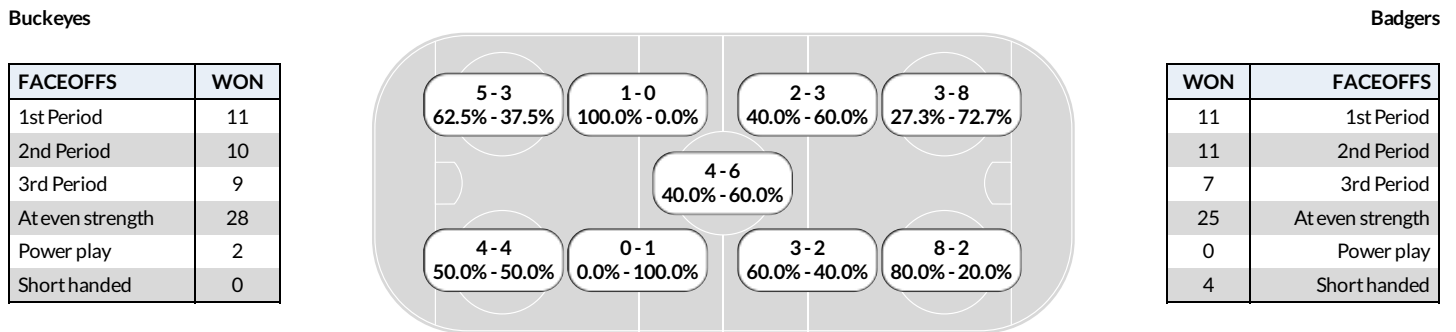

Referee's Signature _____

2020-21 Women's Ice Hockey Box Score Report

Mar 18, 2021, Start time: 12:00 AM, Erie Insurance Arena, Erie, Pennsylvania
Attendance: 379

Game duration: 21:21

Faceoff summary

Buckeyes					Badgers				
#	Player	W	L	FO%	#	Player	W	L	FO%
17	Emma Maltais	14	10	58.3	20	Brette Pettet	12	12	50.0
15	Gabby Rosenthal	12	13	48.0	28	Maddi Wheeler	7	4	63.6
25	Sara Saekkinen	2	2	50.0	26	Casey O'Brien	7	5	58.3
11	Tatum Skaggs	1	0	100.0	10	Delaney Drake	2	9	18.2
10	Jenna Buglioni	1	4	20.0	17	Britta Curl	1	0	100.0
Totals:		30	29	50.8	Totals:		29	30	49.2

Faceoff chart

Power play summary

Buckeyes							Badgers						
Prd	Start	End	Elapsed	Shots	(Opp)	Goal	Prd	Start	End	Elapsed	Shots	(Opp)	Goal
1	13:32	15:32	02:00	1	1		Summary: 0 opps, 0 shots, 0 goal, time 00:00						
2	03:52	05:52	02:00	4	0								
Summary: 2 opps, 5 shots, 0 goal, time 04:00													