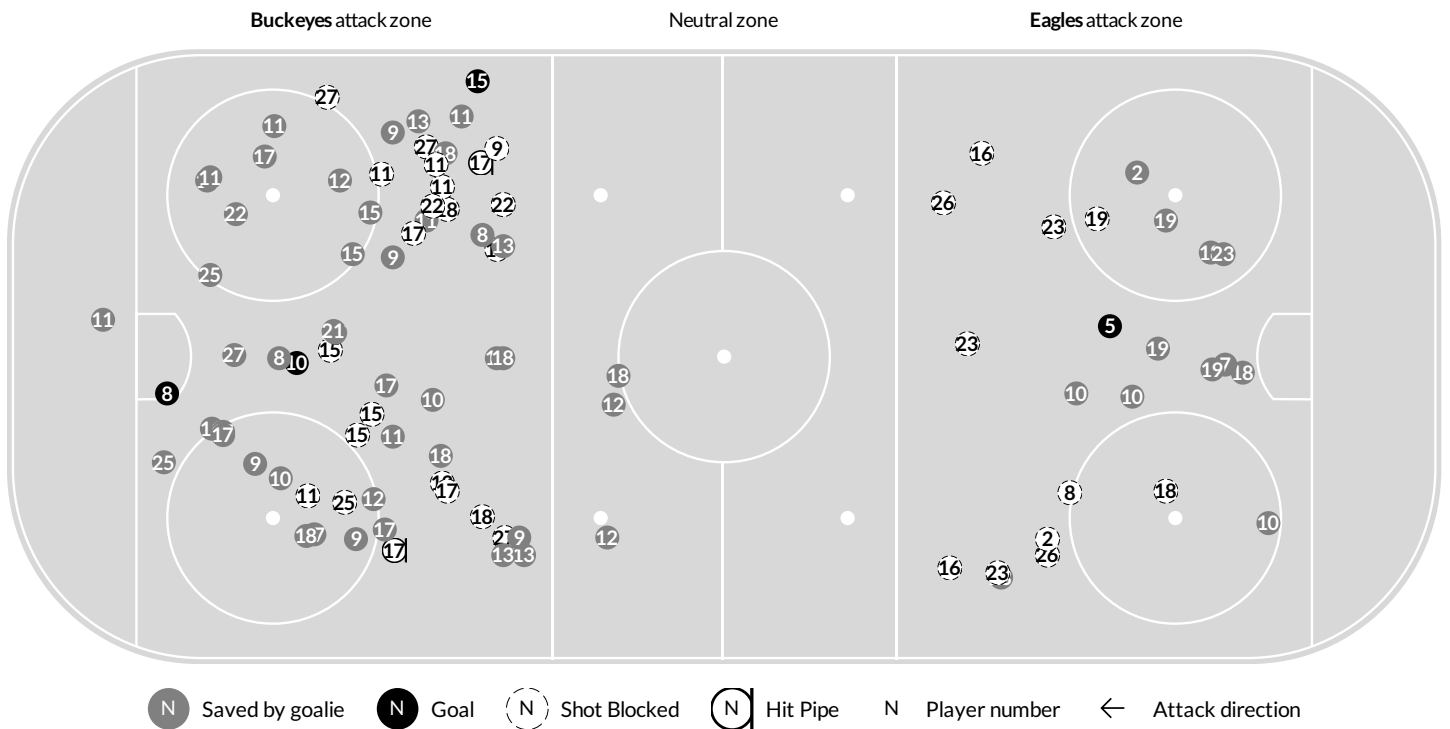

Faceoff chart

Power play summary

Buckeyes							Eagles						
Prd	Start	End	Elapsed	Shots	(Opp)		Prd	Start	End	Elapsed	Shots	(Opp)	
1	02:55	04:55	02:00	1	0		1	05:22	07:22	02:00	2	0	
2	14:45	16:33	01:48	4	1	PPG	1	14:18	16:18	02:00	0	0	
2	16:57	18:57	02:00	1	0		3	06:56	08:56	02:00	1	0	
Summary: 3 opps, 6 shots, 1 goal, time 05:48							Summary: 3 opps, 3 shots, 0 goal, time 06:00						

Shootout summary

No Shootouts

Penalty shot summary

No Penalty Shots

Referee's Signature _____

2020-21 Women's Ice Hockey Shot Chart Report

Mar 16, 2021, Start time: 07:00 PM, Erie Insurance Arena, Erie, Pennsylvania
Attendance: 478

Game duration: 2:44

OHIO ST. 3 - 1 BOSTON COLLEGE

Scoring by period

Team	1	2	3
Ohio St.	0	2	1
Boston College	1	0	0

Shot chart

Shot summary

	Buckeyes					Eagles			
	1	2	3	Tot		1	2	3	Tot
Total shots attempted	16	43	28	87	Total shots attempted	8	7	11	26
Blocked by defense	4	10	6	20	Blocked by defense	2	2	7	11
Shots Off Target	5	6	6	17	Shots Off Target	1	1	0	2
Pipes	2	0	0	2	Pipes	0	0	0	0
Total shots on-target	5	27	16	48	Total shots on-target	5	4	4	13
Shots saved by goalie Andrea Braendli	4	4	4	12	Shots saved by goalie Abigail Levy	5	25	15	45
Goals scored:				3	Goals scored:				1