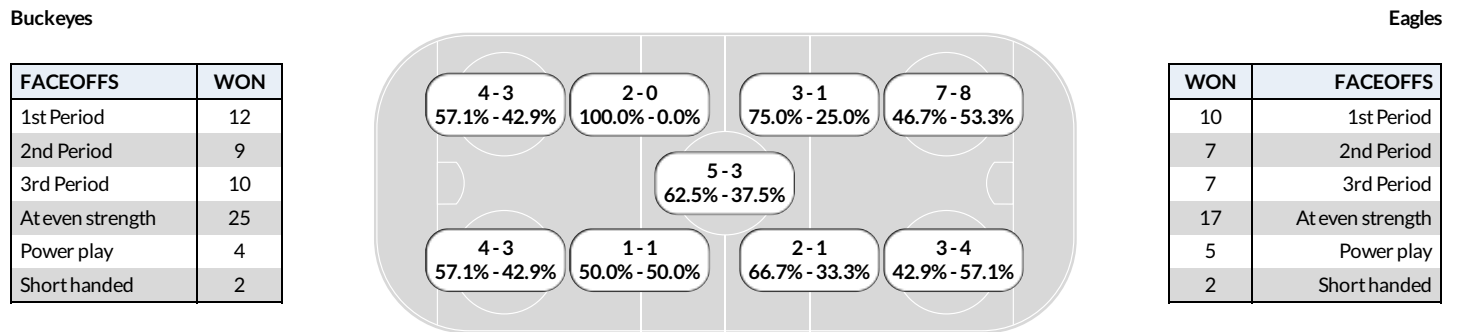

Referee's Signature _____

2020-21 Women's Ice Hockey Box Score Report

Mar 16, 2021, Start time: 07:00 PM, Erie Insurance Arena, Erie, Pennsylvania
Attendance: 478

Game duration: 2:44

Faceoff summary

Buckeyes					Eagles				
#	Player	W	L	FO%	#	Player	W	L	FO%
15	Gabby Rosenthal	14	9	60.9	18	Kelly Browne	16	9	64.0
17	Emma Maltais	11	7	61.1	12	Olivia Finocchiaro	4	8	33.3
10	Jenna Buglioni	3	3	50.0	13	Jillian Fey	4	12	25.0
25	Sara Saekkinen	2	5	28.6	7	Maegan Beres	0	1	0.0
12	Jennifer Gardiner	1	0	100.0	24	Caroline Goffredo	0	1	0.0
Totals:		31	24	56.4	Totals:		24	31	43.6

Faceoff chart

Power play summary

Buckeyes							Eagles						
Prd	Start	End	Elapsed	Shots	(Opp)		Prd	Start	End	Elapsed	Shots	(Opp)	
1	02:55	04:55	02:00	1	0		1	05:22	07:22	02:00	2	0	
2	14:45	16:33	01:48	4	1	PPG	1	14:18	16:18	02:00	0	0	
2	16:57	18:57	02:00	1	0		3	06:56	08:56	02:00	1	0	
Summary: 3 opps, 6 shots, 1 goal, time 05:48							Summary: 3 opps, 3 shots, 0 goal, time 06:00						