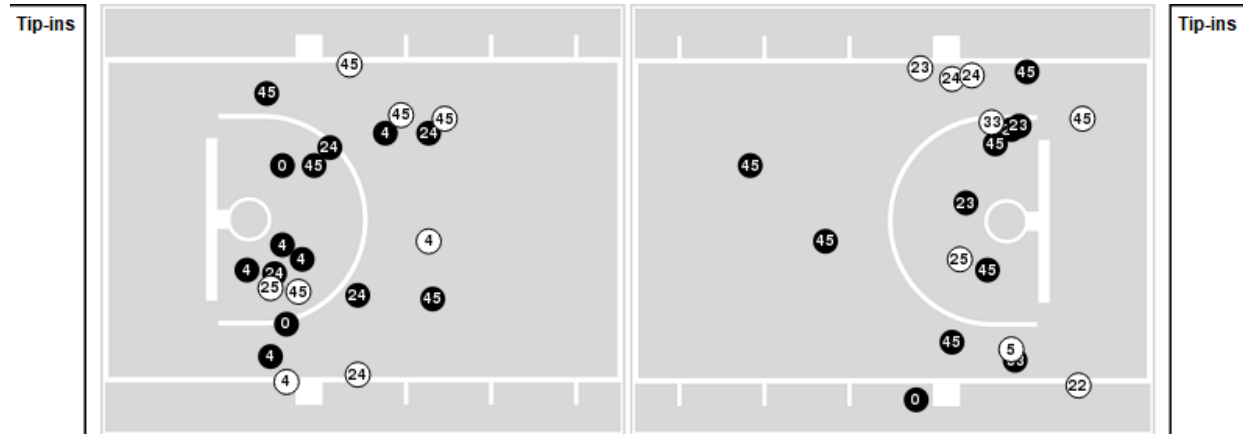

Blow Up Chart

● Made   ○ Missed   N - Player Number

Purdue	M/A	%
Field Goals	37/67	55
2 Points	29/50	58
3 Points	8/17	47
Free Throws	3/3	100

Purdue	M/A	%
Points in the Paint	48 (24 / 35)	69
Fast Break Points	9 (4/4)	100
Second Chance Points	10 (5/10)	50
Effective FG%	61