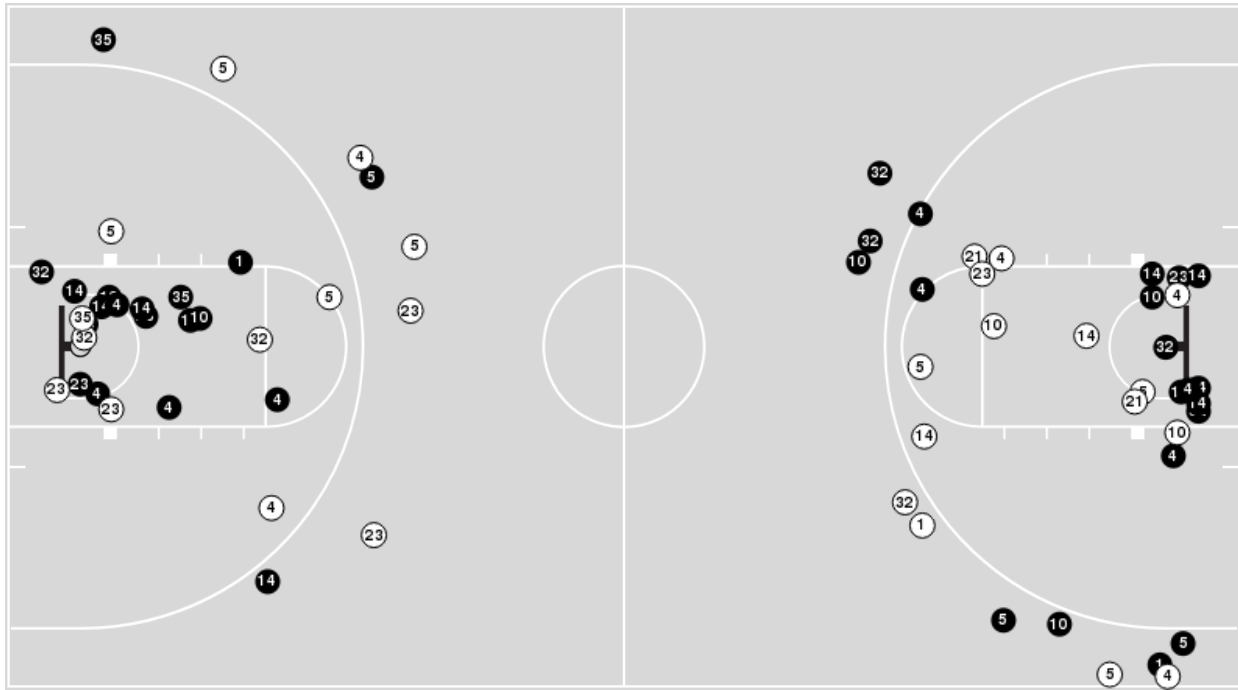

Players => 0, 1, 2, 3, 4, 5, 10, 14, 21, 23, 32, 35 FG Types=>AllResults=>All

Ohio State

All Field Goals