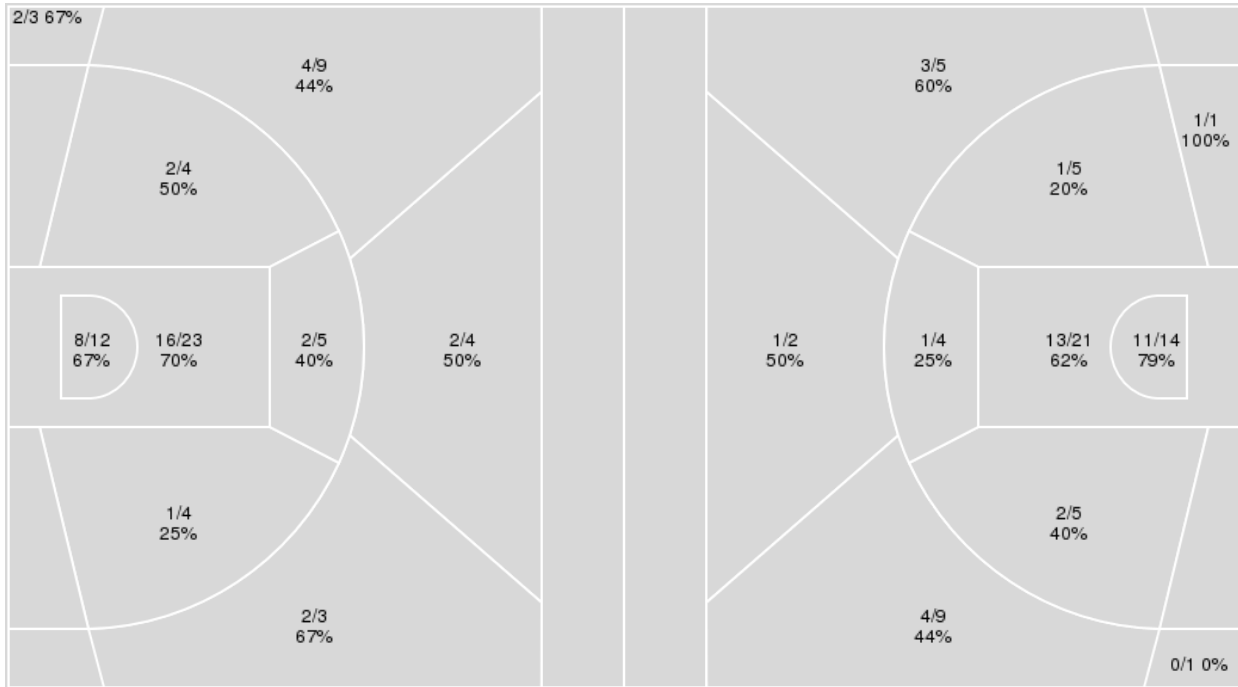

Purdue at Ohio State

02/18/21 Value City Arena, Columbus
Ohio State vs. Purdue

Officials: Michael McConnell, Tiara Cruse, Mark Berger

{ Players => 0, 1, 2, 3, 4, 5, 10, 14, 21, 23, 32, 35; } FG Types => All;
Results => All;

{ Players => 0, 1, 2, 3, 4, 5, 12, 13, 22, 23, 24, 25, 30, 33, 35, 45; } FG
Types => All; Results => All;

Ohio State

Purdue

Ohio State	M/A	%
Field Goals	39/67	58
2 Points	29/48	60
3 Points	10/19	53
Free Throws	12/16	75

Purdue	M/A	%
Field Goals	37/67	55
2 Points	29/50	58
3 Points	8/17	47
Free Throws	3/3	100