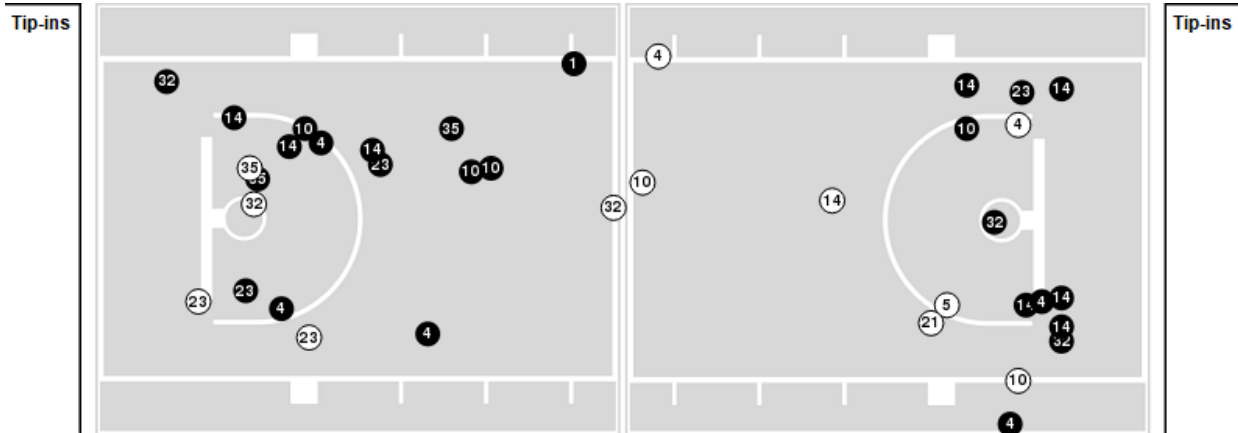

Blow Up Chart

● Made ○ Missed N - Player Number

Ohio State	M/A	%
Field Goals	39/67	58
2 Points	29/48	60
3 Points	10/19	53
Free Throws	12/16	75

Ohio State	M/A	%
Points in the Paint	48 (24 / 35)	69
Fast Break Points	21 (11/11)	100
Second Chance Points	12 (6/10)	60
Effective FG%	66