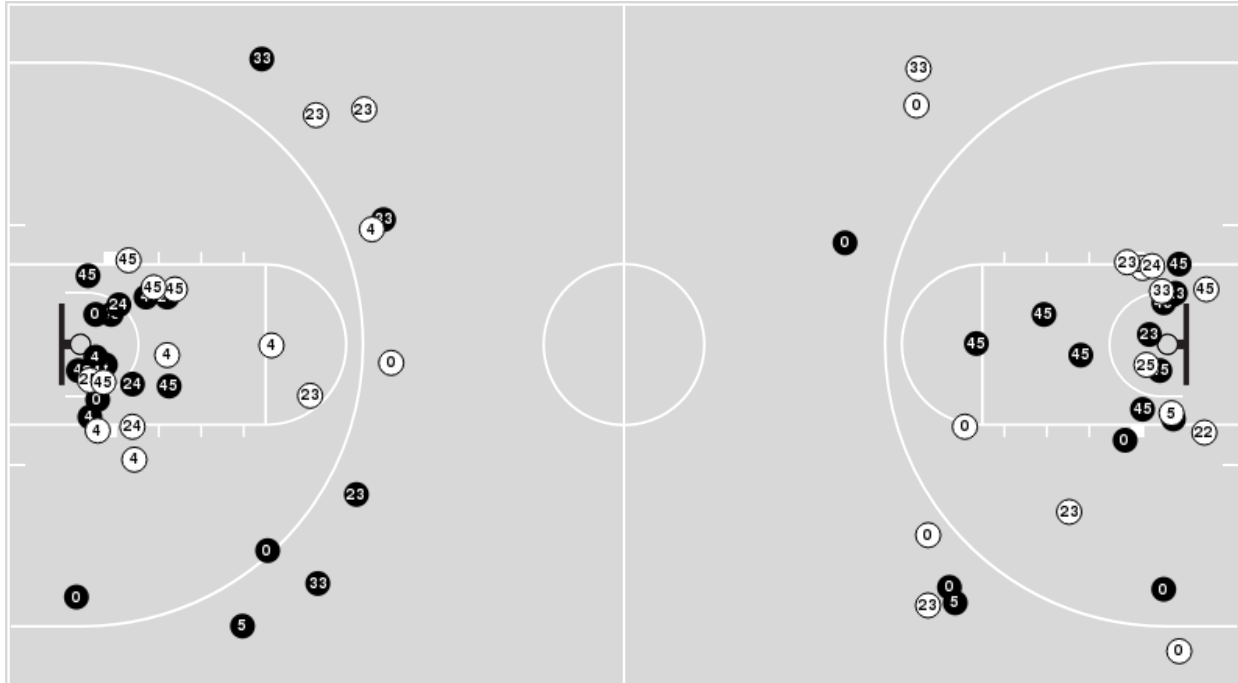

Purdue at Ohio State

02/18/21 Value City Arena, Columbus
Ohio State vs. Purdue

Officials: Michael McConnell, Tiara Cruse, Mark Berger

Players => 0, 1, 2, 3, 4, 5, 12, 13, 22, 23, 24, 25, 30, 33, 35, 45 FG Types=>AllResults=>All

Purdue

All Field Goals