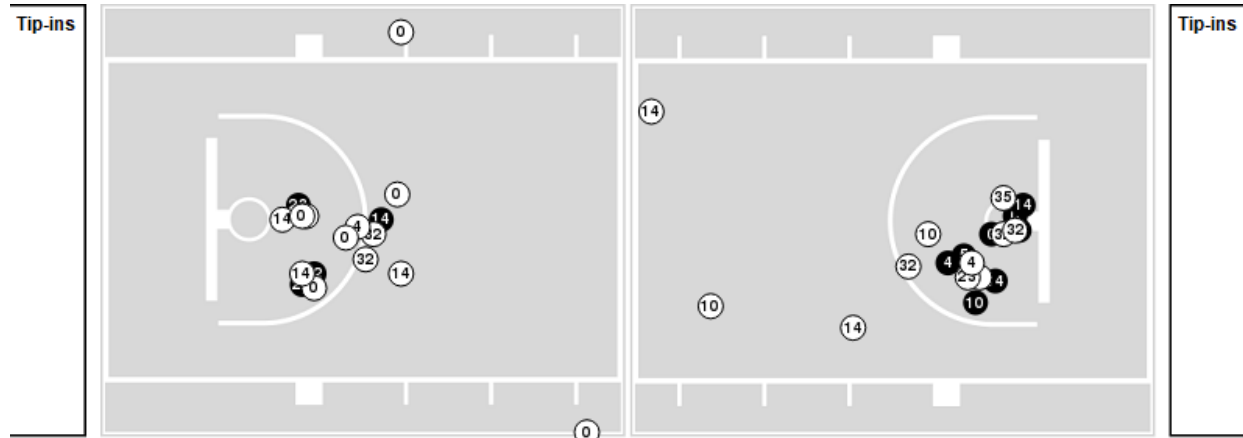

Officials: Tina Napier, Nykeshia Thompson, Mark Berger

Players => 0, 1, 2, 3, 4, 5, 10, 14, 21, 23, 32, 35FG Types=>AllResults=>All

Ohio St.

All Field Goals

Blow Up Chart

● Made ○ Missed N - Player Number

Ohio St.	M/A	%
Field Goals	18/63	29
2 Points	13/46	28
3 Points	5/17	29
Free Throws	16/25	64