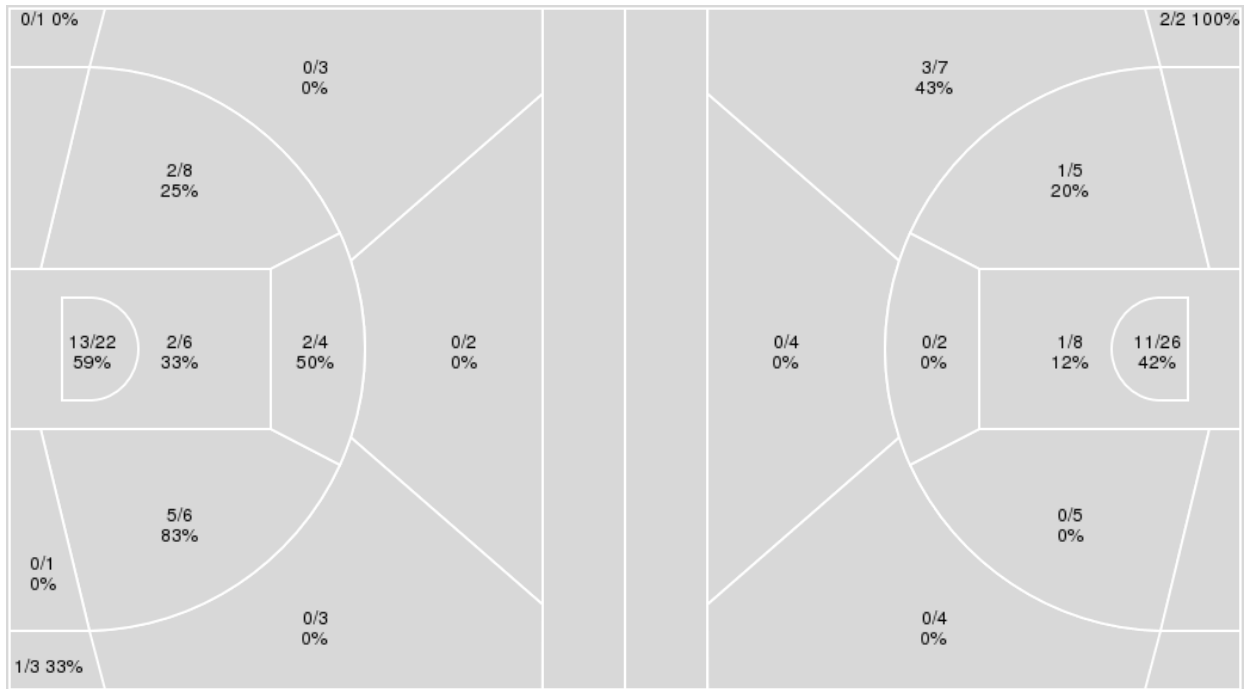

Ohio St. at Northwestern

02/01/21 Welsh-Ryan Arena, Evanston
2020-21 Women's Basketball

Officials: Tina Napier, Nykeshia Thompson, Mark Berger

{ Players => 0, 1, 2, 3, 10, 11, 12, 15, 20, 23, 24, 33, 42; } FG Types => All; Results => All;

{ Players => 0, 1, 2, 3, 4, 5, 10, 14, 21, 23, 32, 35; } FG Types => All; Results => All;

Northwestern

Ohio St.

Northwestern	M/A	%
Field Goals	25/59	42
2 Points	24/47	51
3 Points	1/12	8
Free Throws	18/26	69

Ohio St.	M/A	%
Field Goals	18/63	29
2 Points	13/46	28
3 Points	5/17	29
Free Throws	16/25	64