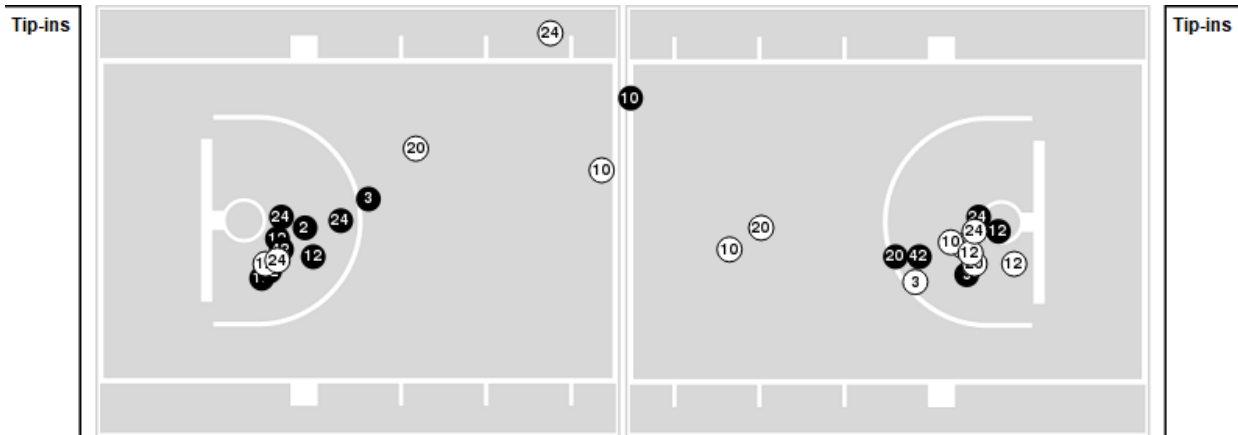

Blow Up Chart

● Made   ○ Missed   N - Player Number

Northwestern	M/A	%
Field Goals	25/59	42
2 Points	24/47	51
3 Points	1/12	8
Free Throws	18/26	69

Northwestern	M/A	%
Points in the Paint	30 (15 / 28)	54
Fast Break Points	15 (10/12)	83
Second Chance Points	6 (3/9)	33
Effective FG%	43