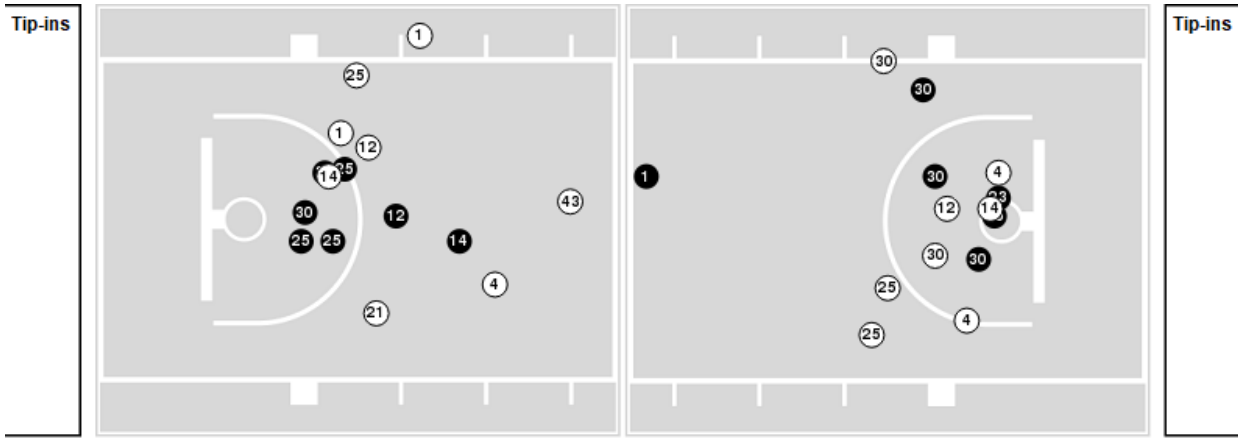

Blow Up Chart

● Made ○ Missed N - Player Number

Minnesota	M/A	%
Field Goals	21/55	38
2 Points	16/38	42
3 Points	5/17	29
Free Throws	12/15	80

Minnesota	M/A	%
Points in the Paint	26 (13 / 27)	48
Fast Break Points	4 (2/2)	100
Second Chance Points	6 (4/7)	57
Effective FG%	43