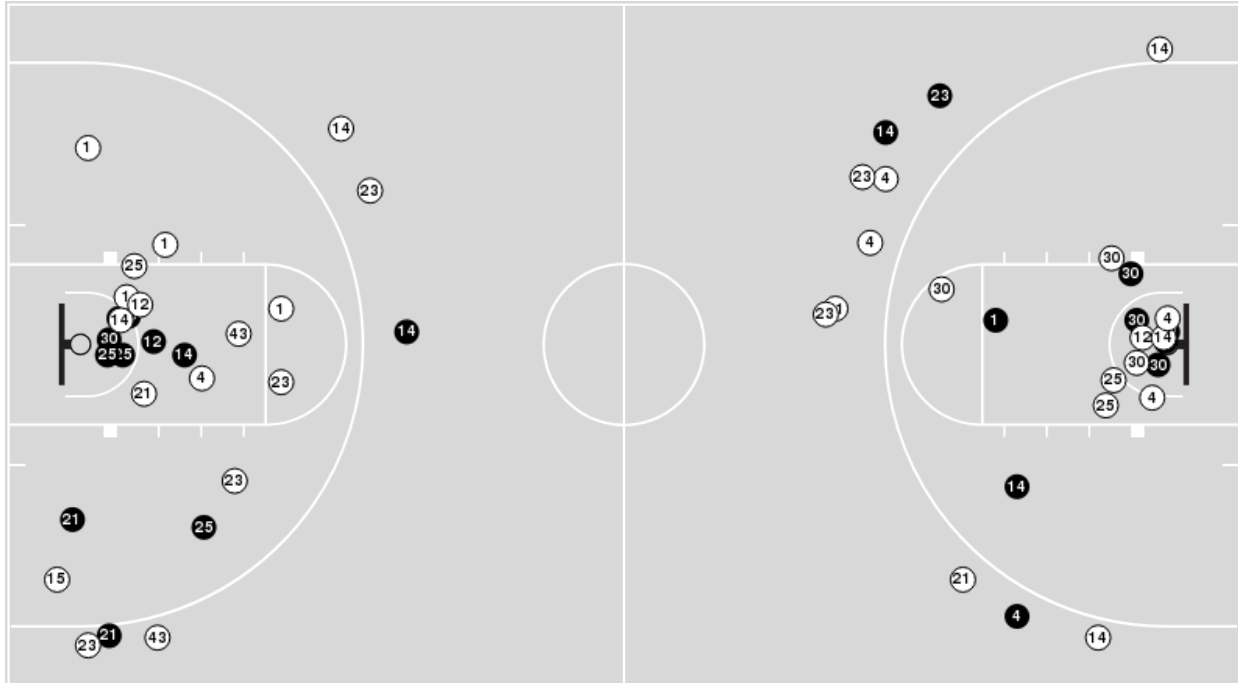

Officials: Gina Cross, Brian Hall, Jamie Broderick

Players => AllFG Types=>AllResults=>All
Minnesota

All Field Goals