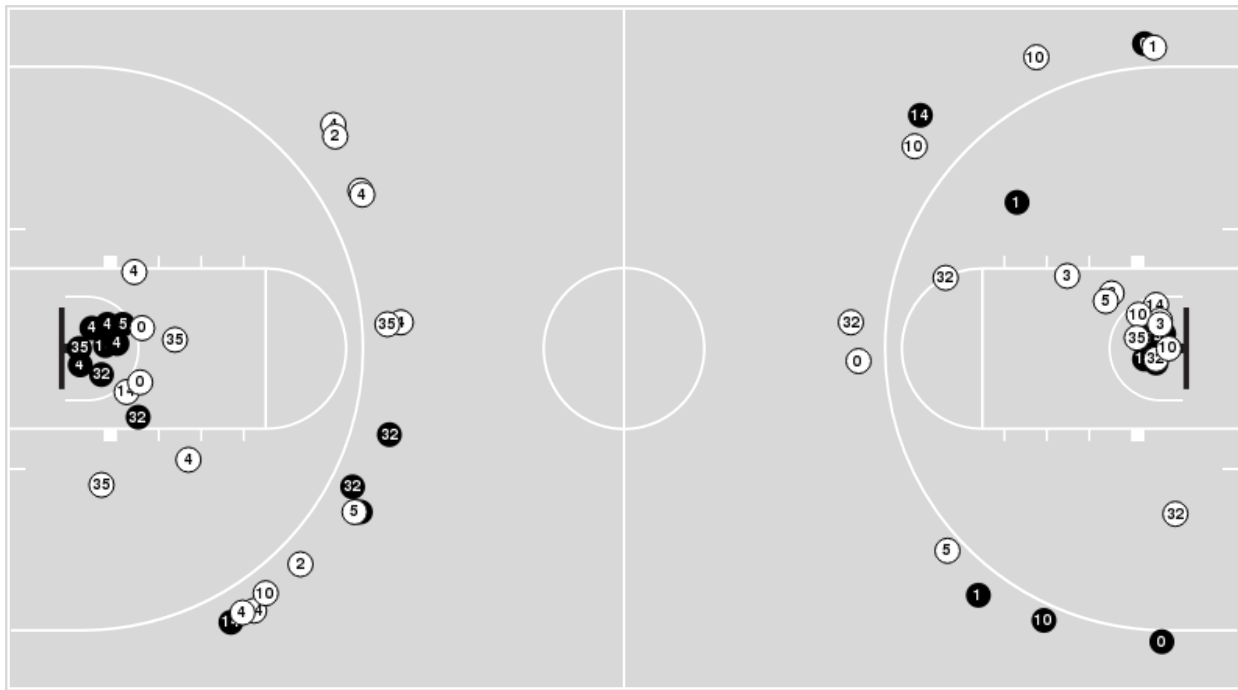

Officials: Gina Cross, Brian Hall, Jamie Broderick

Players => AllFG Types=>AllResults=>All

Ohio State

All Field Goals