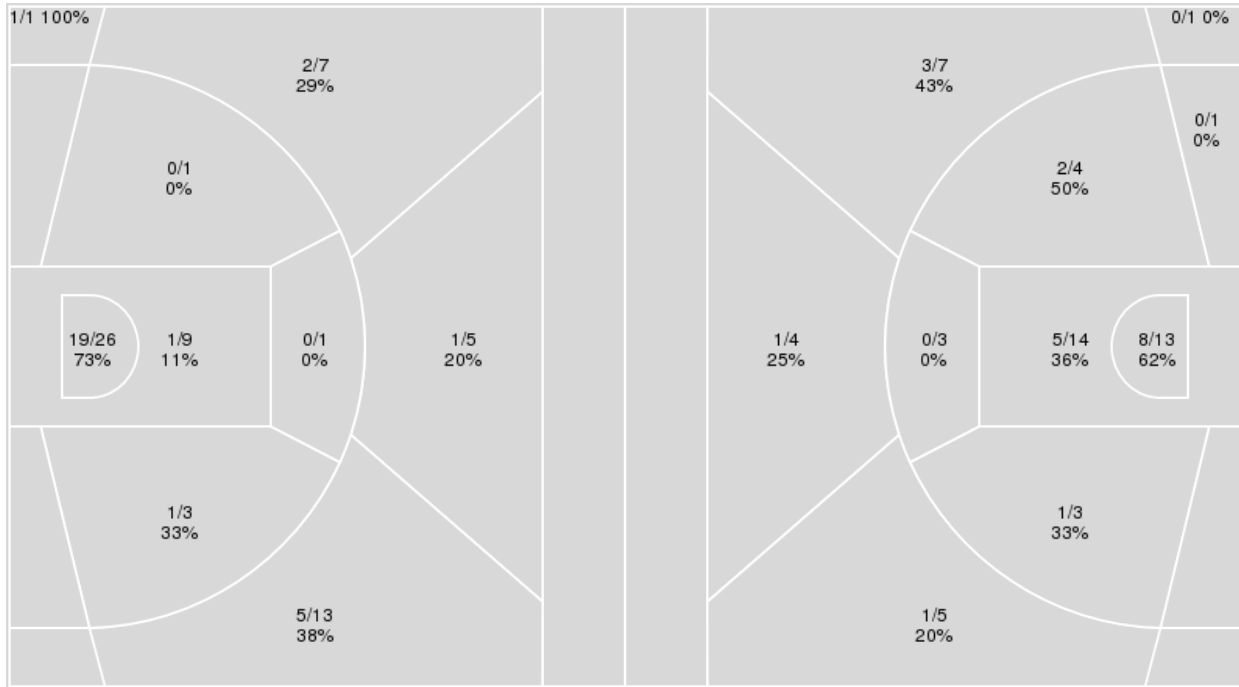

Officials: Gina Cross, Brian Hall, Jamie Broderick

{ Players => All; } FG Types => All; Results => All;

{ Players => All; } FG Types => All; Results => All;

Ohio State

Minnesota

Ohio State	M/A	%
Field Goals	30/66	45
2 Points	21/40	52
3 Points	9/26	35
Free Throws	14/22	64

Minnesota	M/A	%
Field Goals	21/55	38
2 Points	16/38	42
3 Points	5/17	29
Free Throws	12/15	80