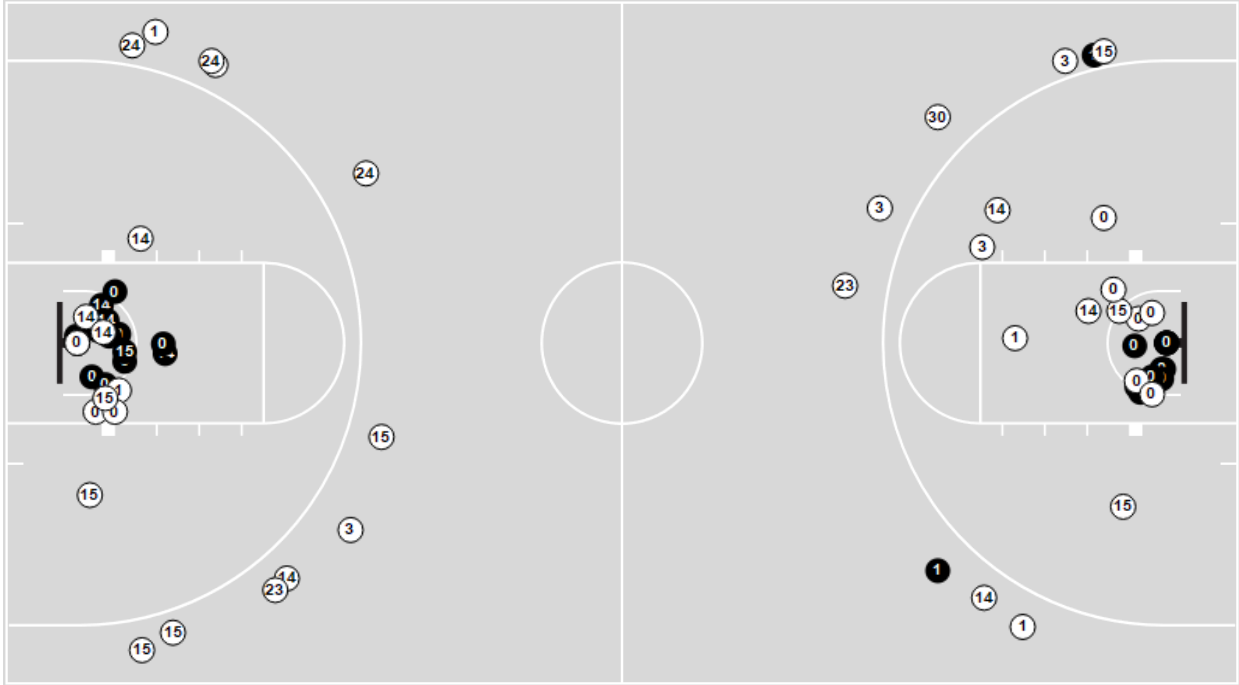

Officials: Natasha Carry, Frank Steratore, Mark Berger

Players => All FG Types => All ; Results => All ;
Michigan

All Field Goals