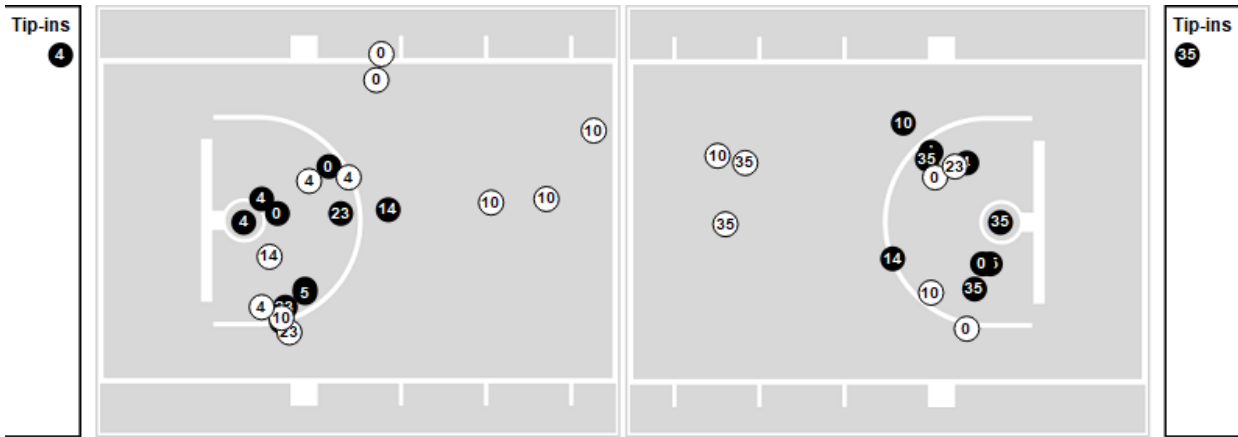

Shots in the Paint

● Made   ○ Missed   N - Player Number

Ohio State	M/A	%
Field Goals	26/60	43
2 Points	19/38	50
3 Points	7/22	32
Free Throws	22/25	88

Ohio State	M/A	%
Points in the Paint	38 (19 / 36)	53
Fast Break Points	9 (6/6)	100
Second Chance Points	14 (9/11)	82
Effective FG%	49