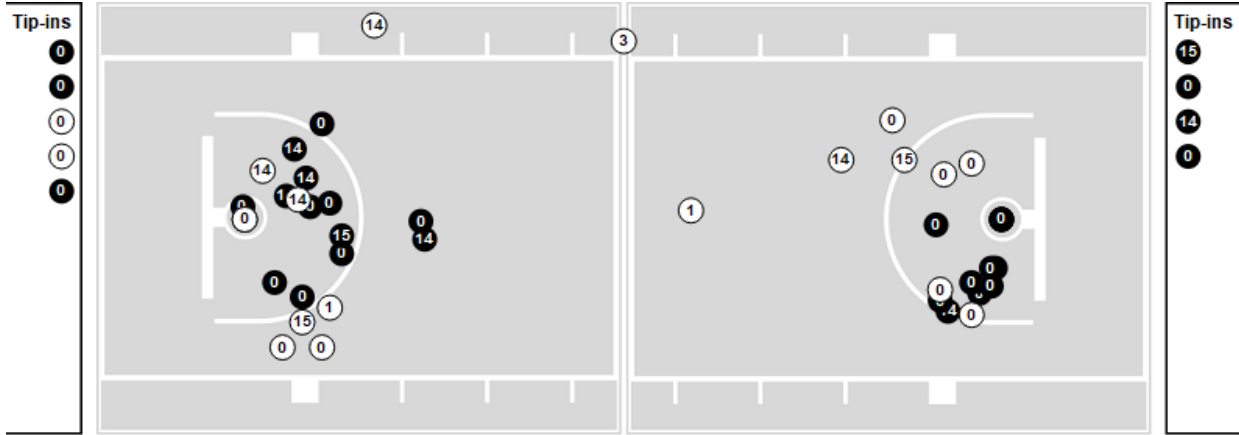

Shots in the Paint

● Made   ● Missed   N - Player Number

Michigan	MA	%
Field Goals	30/70	43
2 Points	28/50	56
3 Points	2/20	10
Free Throws	15/21	71

Michigan	MA	%
Points in the Paint	56 (28 / 44)	64
Fast Break Points	4 (2/2)	100
Second Chance Points	23 (13/21)	62
Effective FG%	44