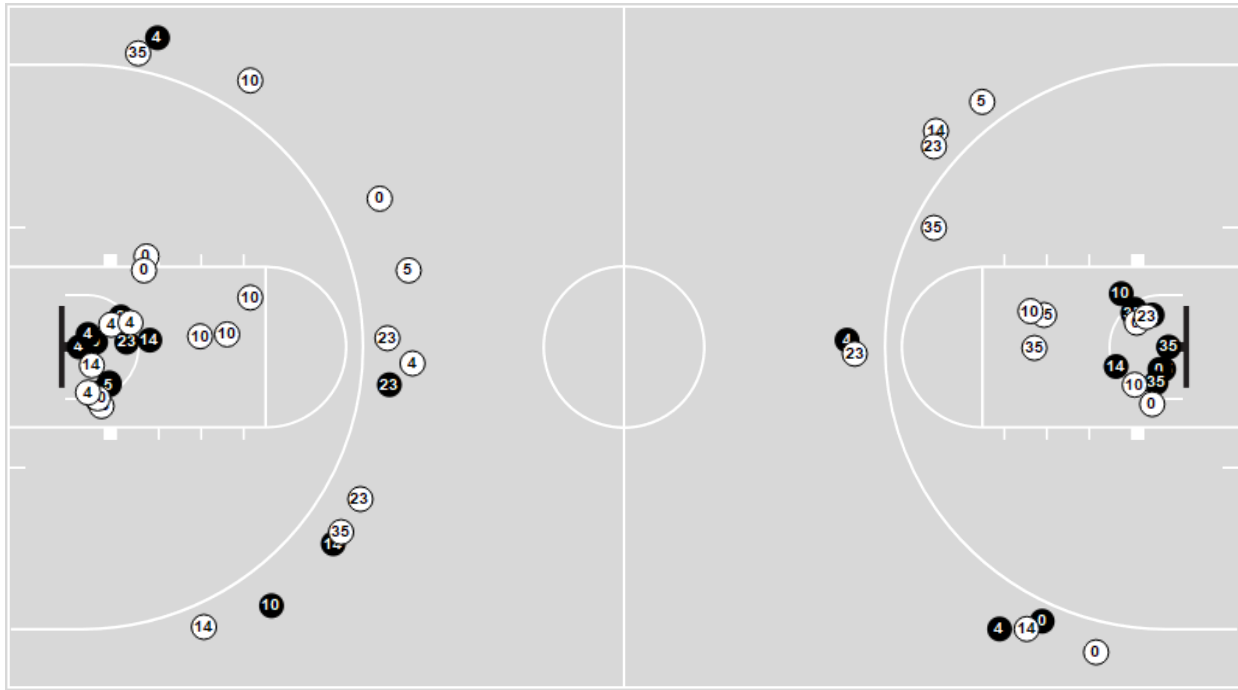

Michigan at Ohio State

01/21/21 Value City Arena, Columbus, Ohio
2020-21 Ohio State Women's Basketball

Officials: Natasha Carry, Frank Steratore, Mark Berger

Players => All FG Types => All ; Results => All ;

Ohio State

All Field Goals