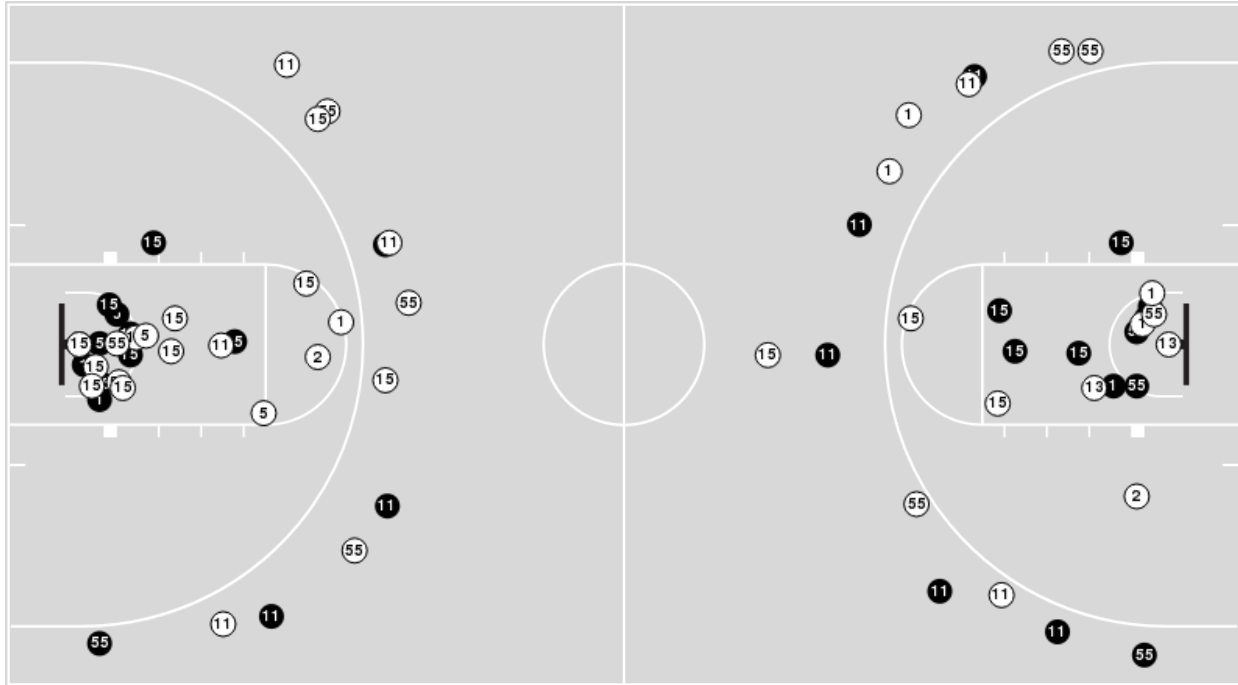

Officials: Kevin Pethtel, Angie Enlund, Bruce Morris

Players => 1, 2, 3, 5, 10, 11, 12, 13, 14, 15, 55FG Types=>AllResults=>All

Maryland

All Field Goals