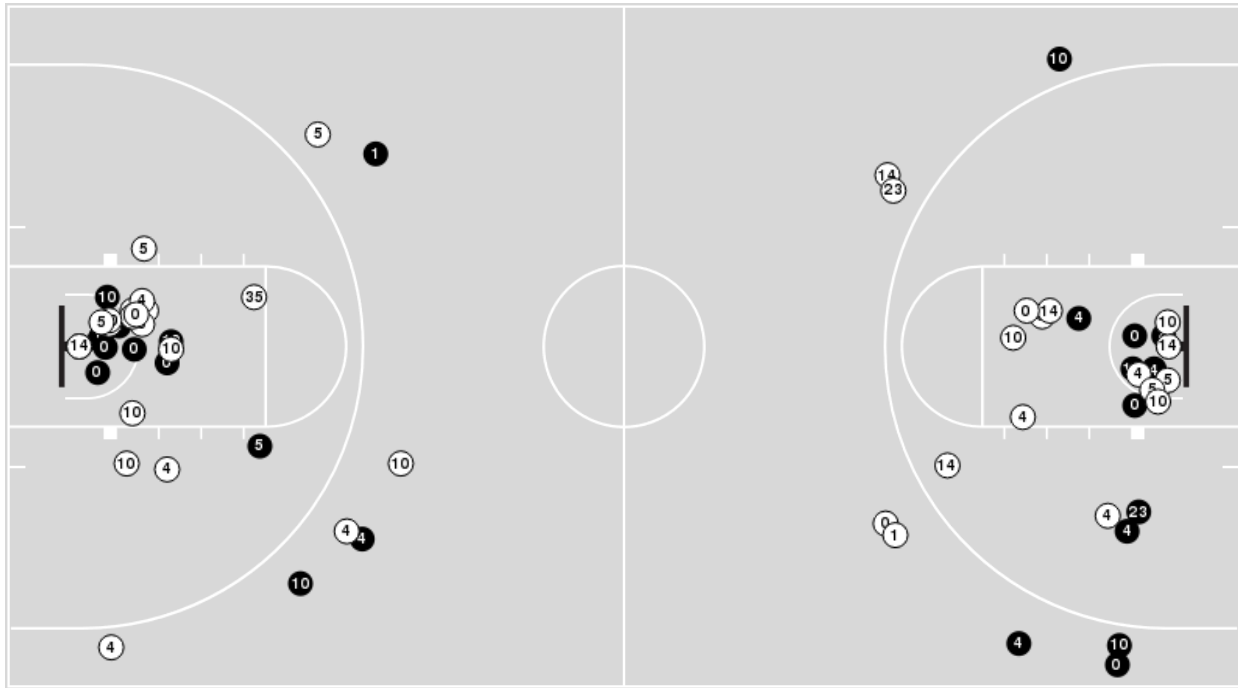

Officials: Kevin Pethtel, Angie Enlund, Bruce Morris

Players => 0, 1, 2, 3, 4, 5, 10, 14, 21, 23, 32, 35 FG Types=>All Results=>All

Ohio State

All Field Goals