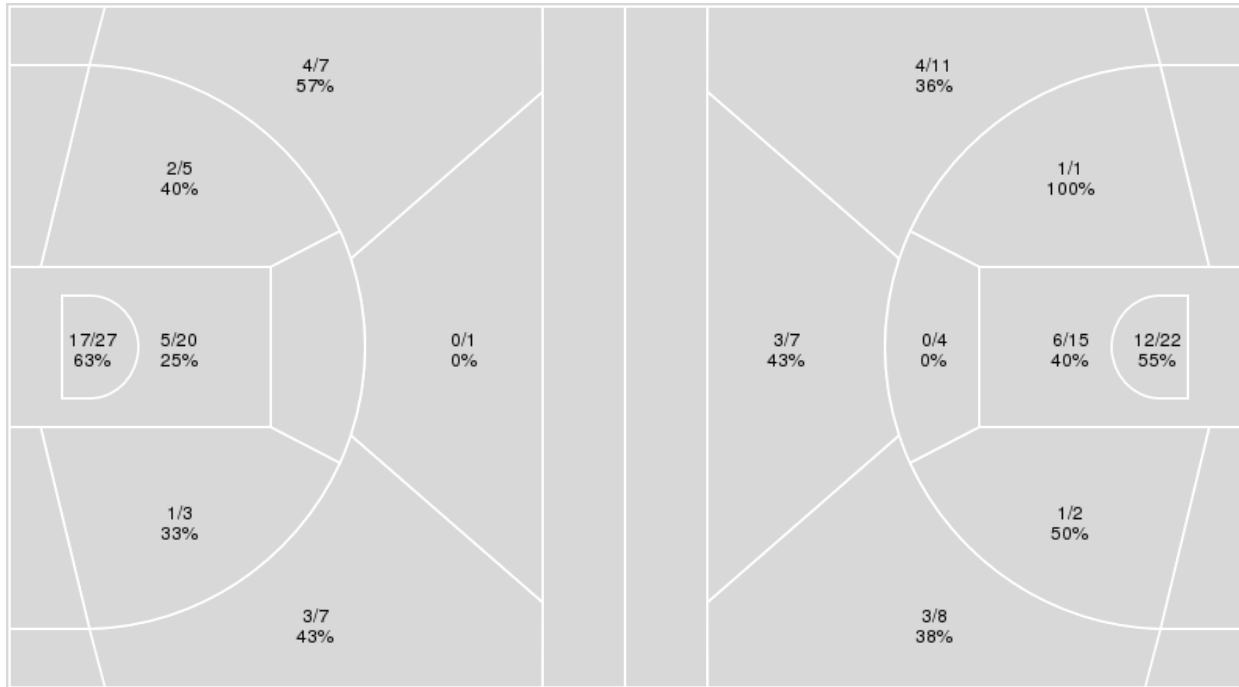

Officials: Kevin Pethtel, Angie Enlund, Bruce Morris

{ Players => 0, 1, 2, 3, 4, 5, 10, 14, 21, 23, 32, 35; } FG Types => All;
Results => All;

{ Players => 1, 2, 3, 5, 10, 11, 12, 13, 14, 15, 55; } FG Types => All;
Results => All;

Ohio State

Maryland

Ohio State	M/A	%
Field Goals	32/70	46
2 Points	25/55	45
3 Points	7/15	47
Free Throws	17/20	85

Maryland	M/A	%
Field Goals	30/70	43
2 Points	20/44	45
3 Points	10/26	38
Free Throws	16/21	76