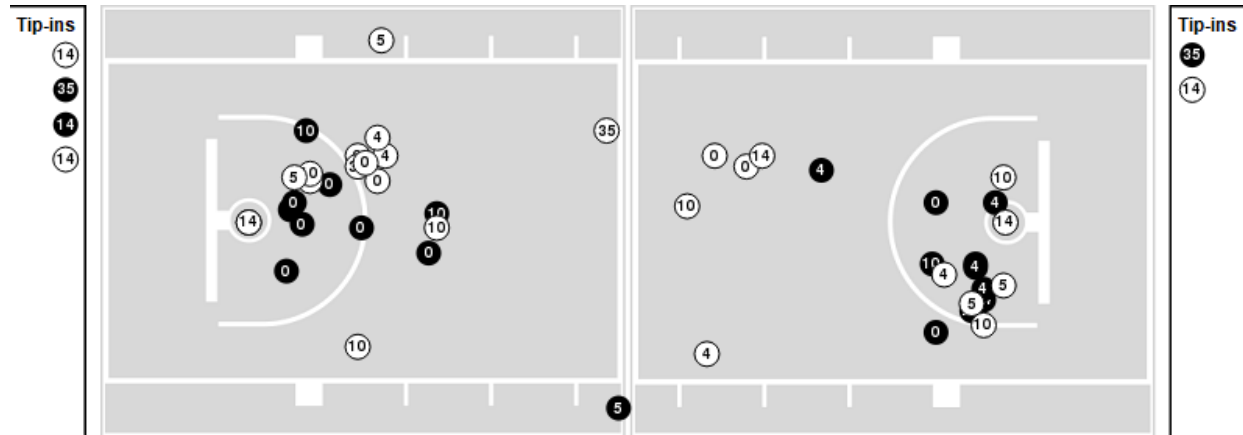

**Officials:** Kevin Pethtel, Angie Enlund, Bruce Morris

Players => 0, 1, 2, 3, 4, 5, 10, 14, 21, 23, 32, 35 FG Types=>All Results=>All

**Ohio State**

**All Field Goals**

**Blow Up Chart**

● Made ○ Missed N - Player Number