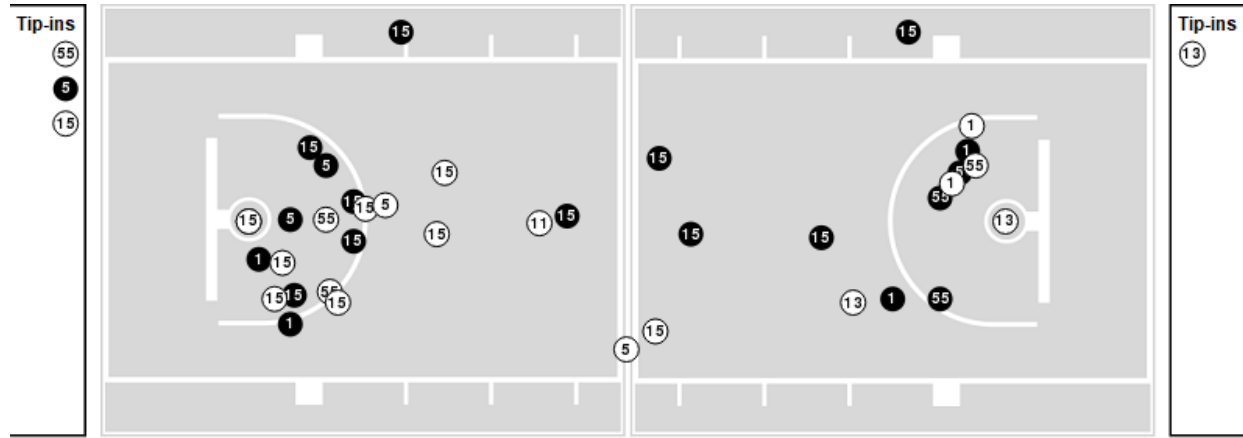

**Officials:** Kevin Pethtel, Angie Enlund, Bruce Morris

Players => 1, 2, 3, 5, 10, 11, 12, 13, 14, 15, 55FG Types=>AllResults=>All

**Maryland**

**All Field Goals**

**Blow Up Chart**

**N** Made    **(N)** Missed    N - Player Number