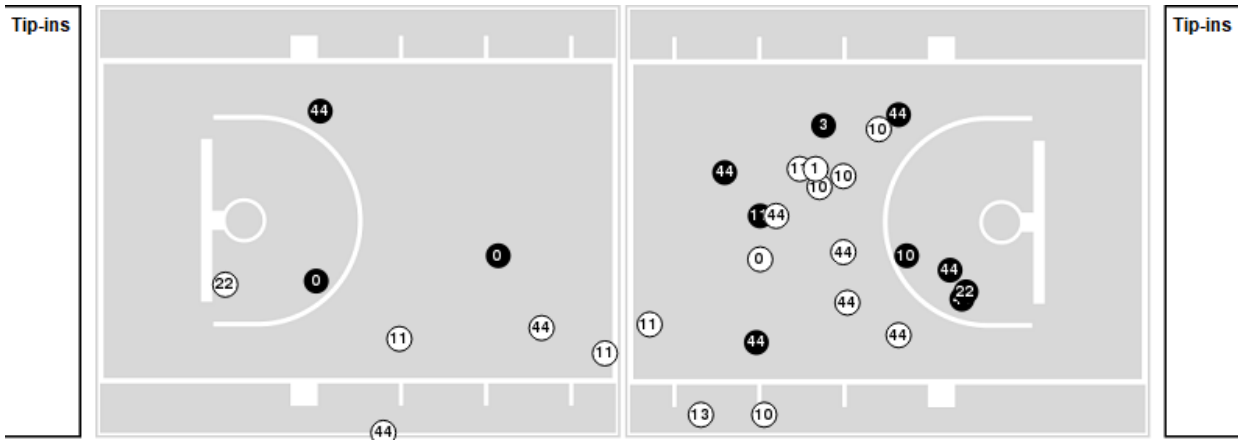

Blow Up Chart

● Made ○ Missed N - Player Number

Illinois	M/A	%
Field Goals	20/58	34
2 Points	15/39	38
3 Points	5/19	26
Free Throws	10/13	77

Illinois	M/A	%
Points in the Paint	24 (12 / 27)	44
Fast Break Points	9 (6/6)	100
Second Chance Points	6 (4/10)	40
Effective FG%	39