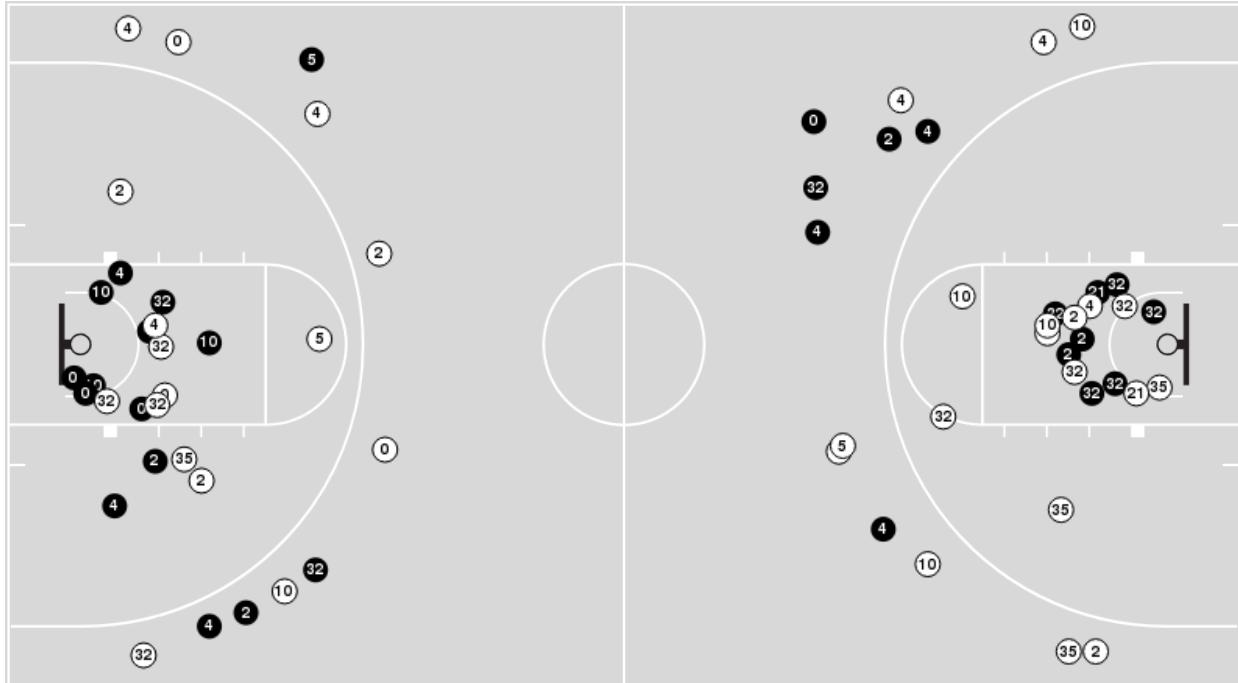

Officials: Tim Daley, Jeff Cross, Erika Herriman-Carmota

Players => AllFG Types=>AllResults=>All
Ohio St.

All Field Goals