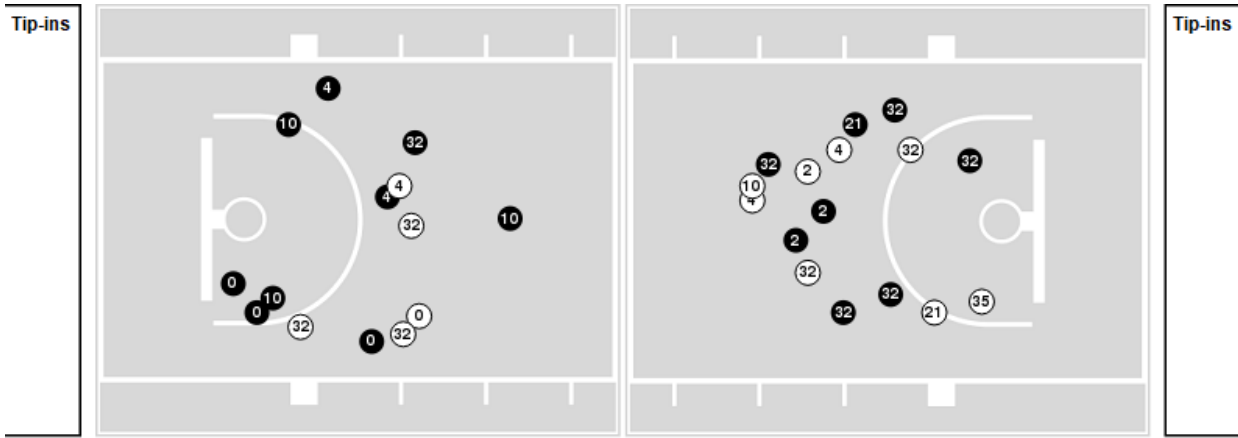

Blow Up Chart

● Made   ○ Missed   N - Player Number

Ohio St.	M/A	%
Field Goals	29/64	45
2 Points	19/39	49
3 Points	10/25	40
Free Throws	10/12	83

Ohio St.	M/A	%
Points in the Paint	34 (17 / 30)	57
Fast Break Points	11 (6/7)	86
Second Chance Points	6 (4/7)	57
Effective FG%	53