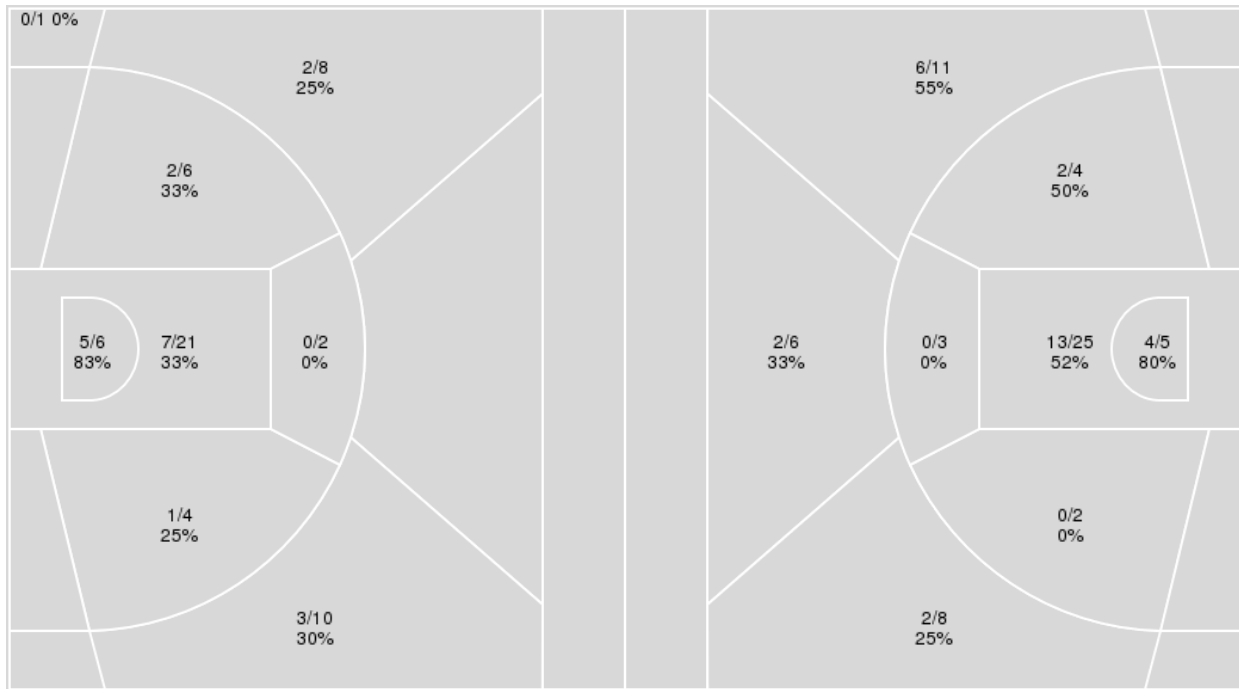

Ohio St. at Illinois

01/07/21 State Farm Center, Champaign
2020-21 Women's Basketball

Officials: Tim Daley, Jeff Cross, Erika Herriman-Carmota

{ Players => 0, 1, 2, 3, 4, 10, 11, 13, 14, 20, 21, 22, 23, 32, 44; } FG
Types => All; Results => All;

{ Players => All; } FG Types => All; Results => All;

Illinois

Ohio St.

Illinois	M/A	%
Field Goals	20/58	34
2 Points	15/39	38
3 Points	5/19	26
Free Throws	10/13	77

Ohio St.	M/A	%
Field Goals	29/64	45
2 Points	19/39	49
3 Points	10/25	40
Free Throws	10/12	83