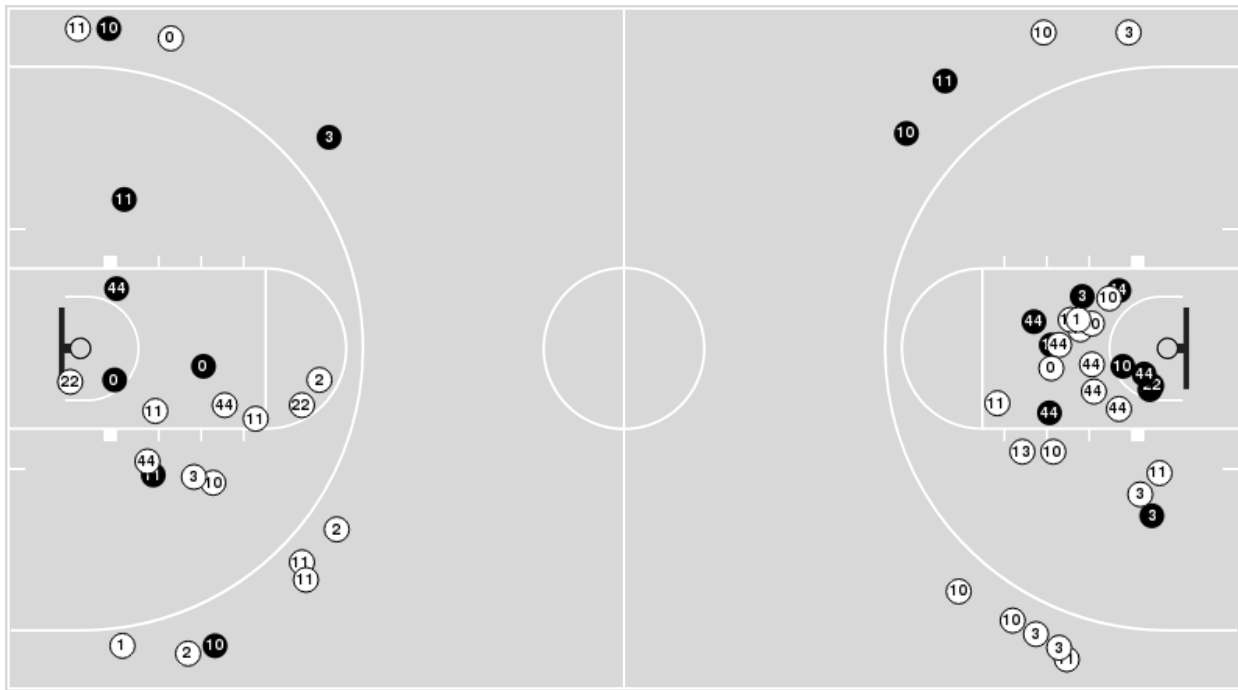

Players => 0, 1, 2, 3, 4, 10, 11, 13, 14, 20, 21, 22, 23, 32, 44FG Types=>AllResults=>All

Illinois

All Field Goals