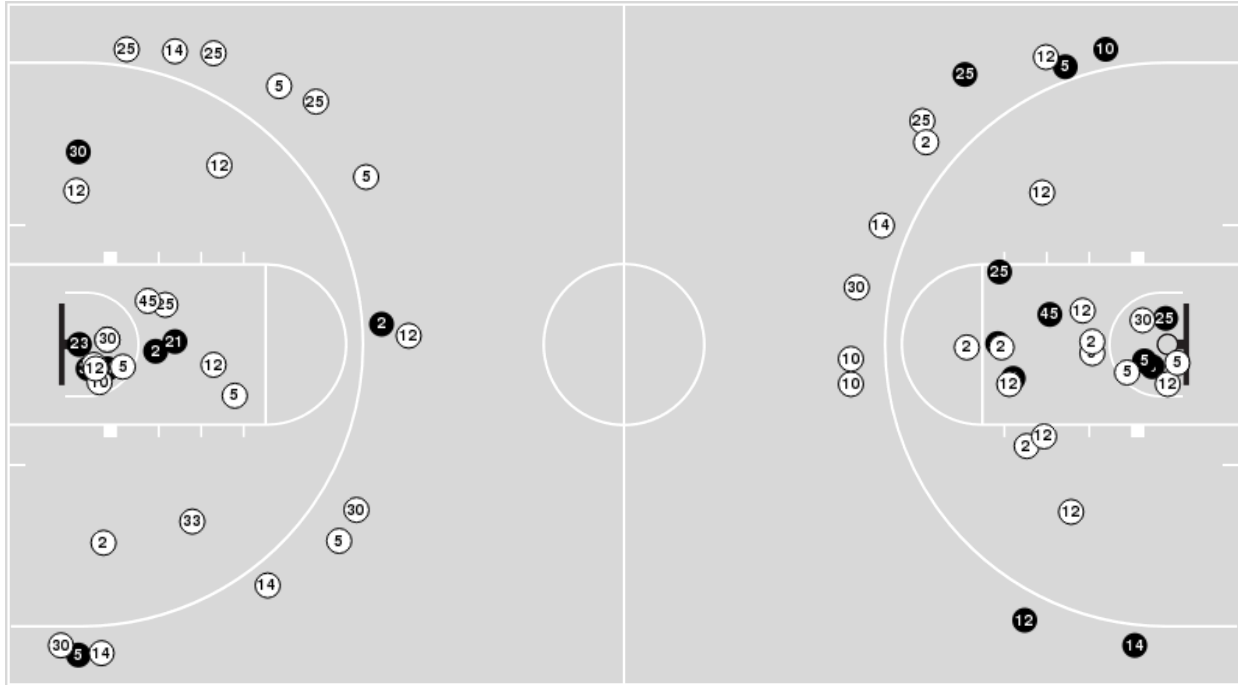

Officials: Laura Morris, Kaz Beverley, Lauren Niemiera

Players => 2, 5, 10, 12, 13, 14, 21, 23, 24, 25, 30, 32, 33, 45 FG Types=>All Results=>All

Northern Kentucky

All Field Goals