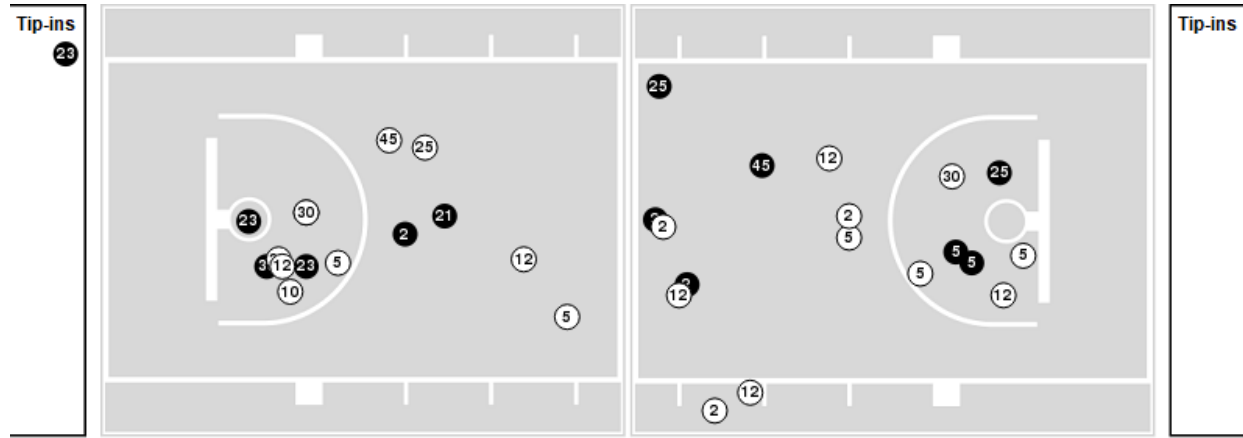

Blow Up Chart

● Made ○ Missed N - Player Number

Northern Kentucky	M/A	%
Field Goals	20/67	30
2 Points	13/41	32
3 Points	7/26	27
Free Throws	16/21	76

Northern Kentucky	M/A	%
Points in the Paint	24 (12 / 31)	39
Fast Break Points	6 (5/7)	71
Second Chance Points	13 (6/13)	46
Effective FG%	35