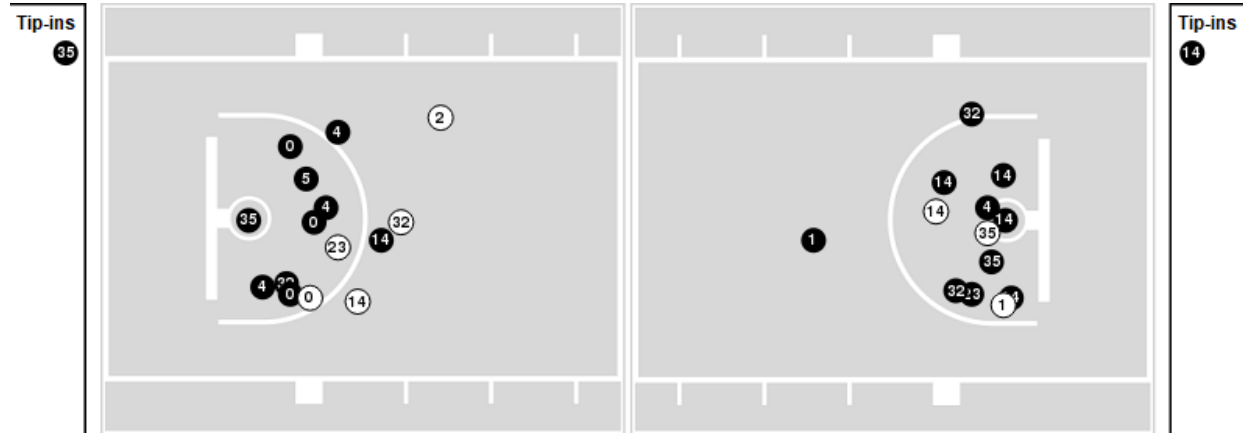

Officials: Laura Morris, Kaz Beverley, Lauren Niemiera

Players => 0, 1, 2, 3, 4, 5, 10, 14, 21, 23, 32, 35 FG Types=>All Results=>All

Ohio State

All Field Goals

Blow Up Chart

● Made ○ Missed N - Player Number