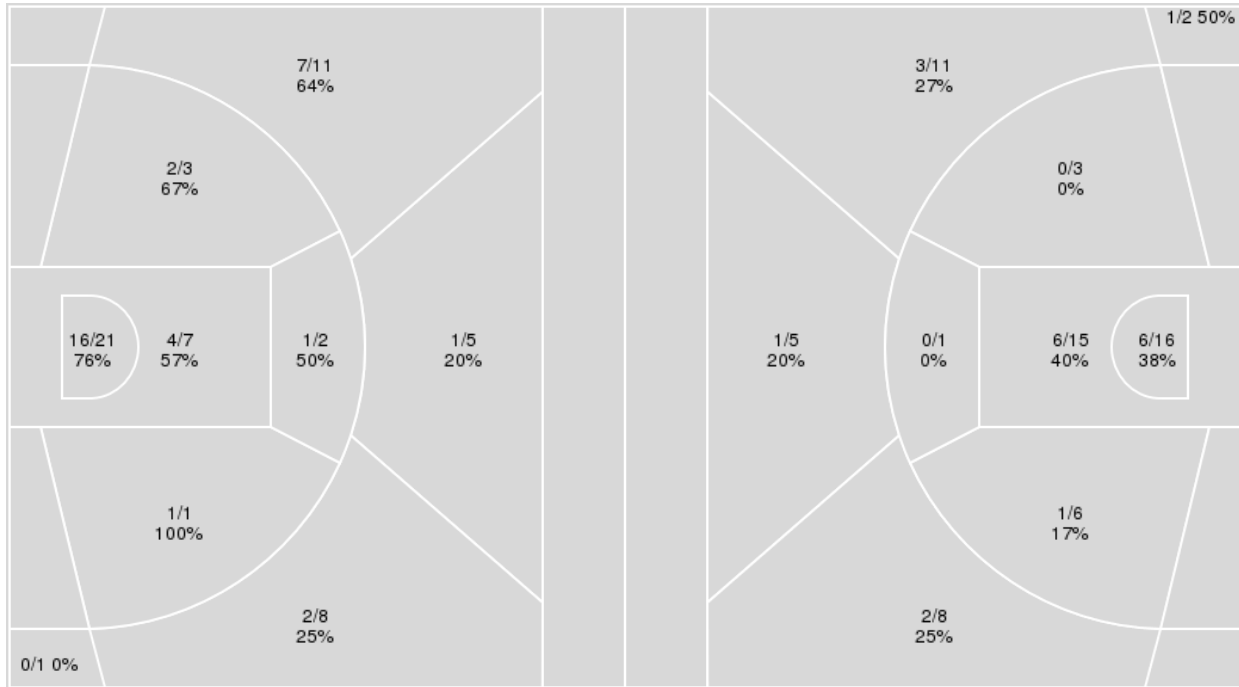

Officials: Laura Morris, Kaz Beverley, Lauren Niemiera

{ Players => 0, 1, 2, 3, 4, 5, 10, 14, 21, 23, 32, 35; } FG Types => All;
Results => All;

{ Players => 2, 5, 10, 12, 13, 14, 21, 23, 24, 25, 30, 32, 33, 45; } FG
Types => All; Results => All;

Ohio State

Northern Kentucky

Ohio State	M/A	%
Field Goals	34/59	58
2 Points	24/34	71
3 Points	10/25	40
Free Throws	18/22	82

Northern Kentucky	M/A	%
Field Goals	20/67	30
2 Points	13/41	32
3 Points	7/26	27
Free Throws	16/21	76