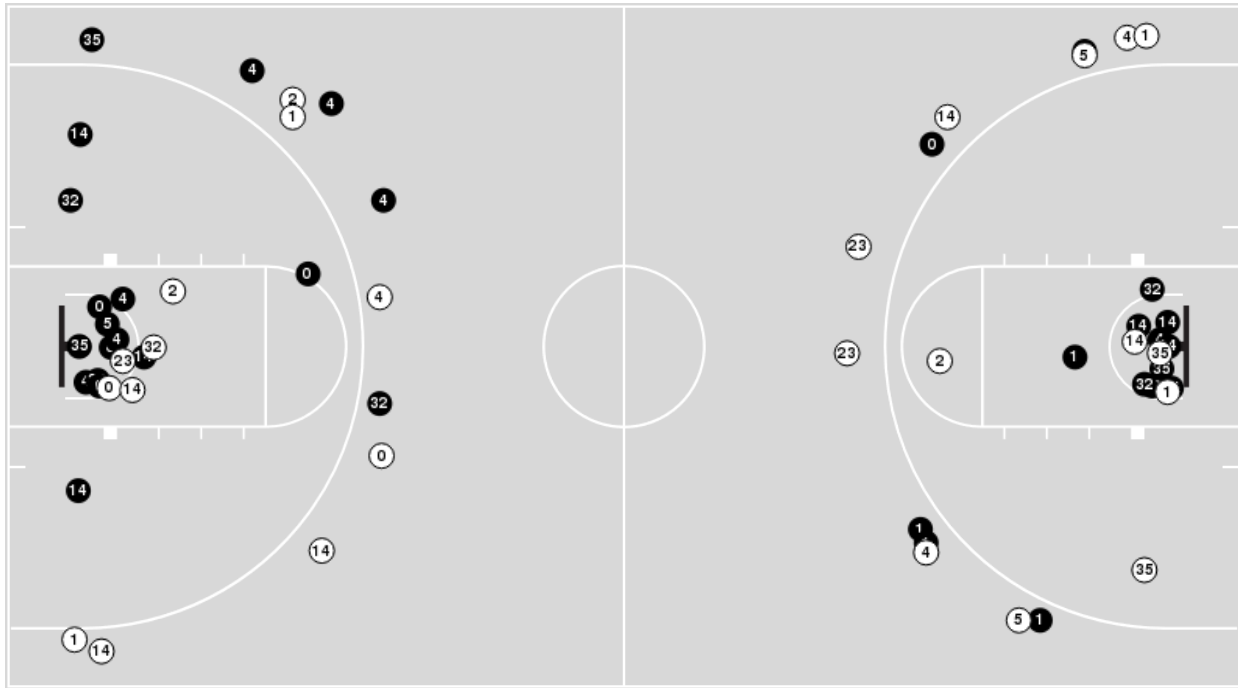

Officials: Laura Morris, Kaz Beverley, Lauren Niemiera

Players => 0, 1, 2, 3, 4, 5, 10, 14, 21, 23, 32, 35 FG Types=>All Results=>All

Ohio State

All Field Goals

Blow Up Chart

● Made ○ Missed N - Player Number