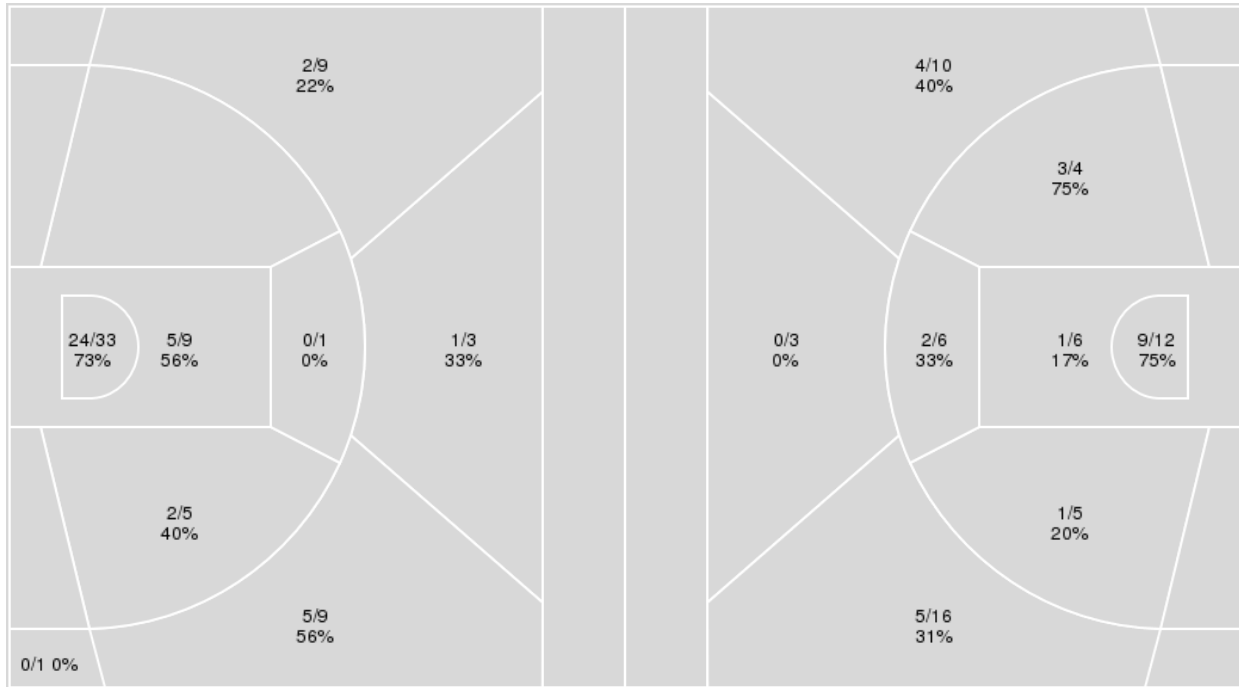

Officials: Gina Cross, Felicia Grinter, Angie Enlund

{ Players => 0, 1, 2, 3, 4, 5, 10, 14, 21, 23, 32, 35; } FG Types => All;
Results => All;

{ Players => 0, 3, 4, 10, 11, 12, 21, 22, 23, 24, 25, 34, 35, 45, 54; } FG
Types => All; Results => All;

Ohio State

Miami (OH)

Ohio State	M/A	%
Field Goals	39/70	56
2 Points	31/48	65
3 Points	8/22	36
Free Throws	18/25	72

Miami (OH)	M/A	%
Field Goals	25/62	40
2 Points	16/33	48
3 Points	9/29	31
Free Throws	6/9	67