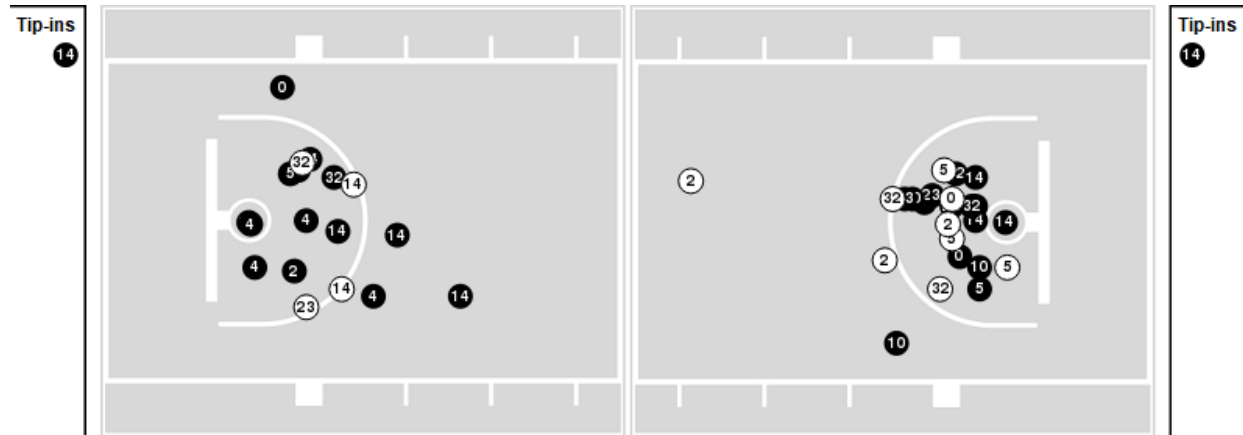

Blow Up Chart

● Made ○ Missed N - Player Number

Ohio State	M/A	%
Field Goals	39/70	56
2 Points	31/48	65
3 Points	8/22	36
Free Throws	18/25	72

Ohio State	M/A	%
Points in the Paint	58 (29 / 42)	69
Fast Break Points	22 (11/11)	100
Second Chance Points	18 (10/17)	59
Effective FG%	61