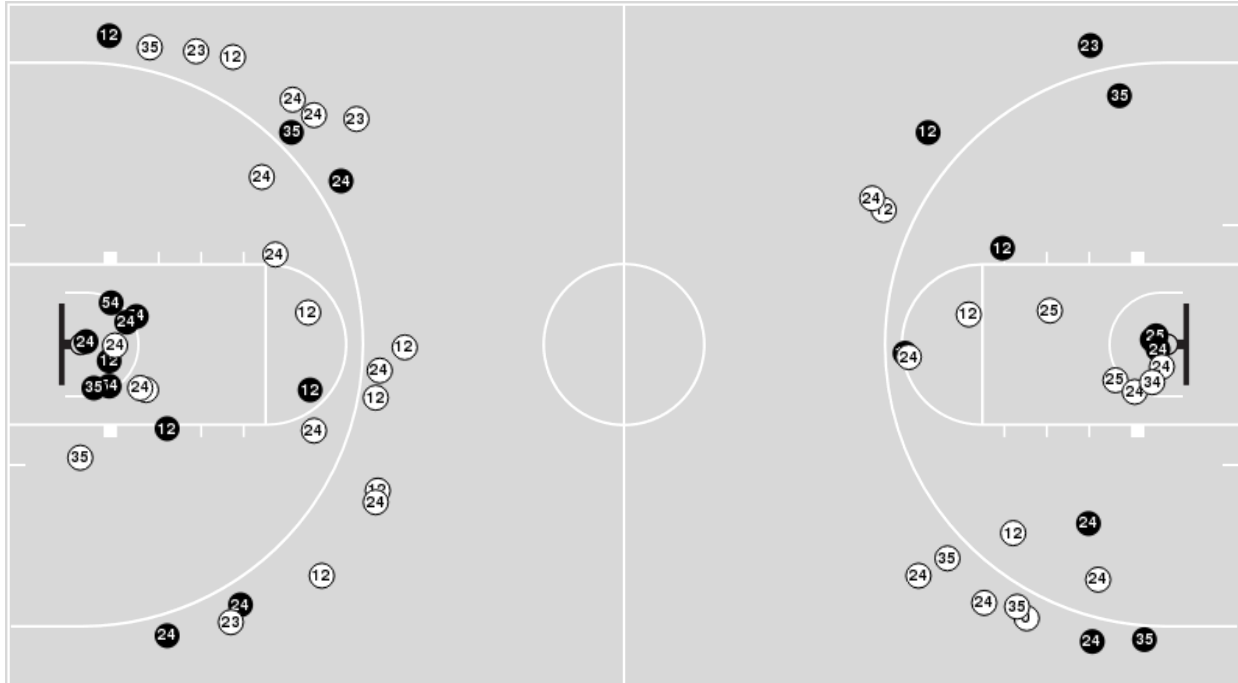

Officials: Gina Cross, Felicia Grinter, Angie Enlund

Players => 0, 3, 4, 10, 11, 12, 21, 22, 23, 24, 25, 34, 35, 45, 54 FG Types=>All Results=>All

Miami (OH)

All Field Goals