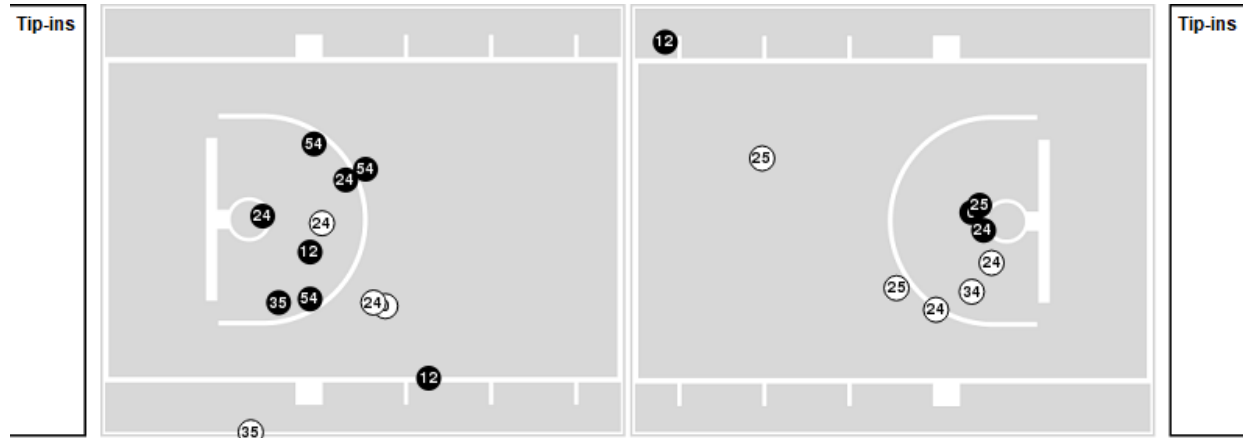

Officials: Gina Cross, Felicia Grinter, Angie Enlund

Players => 0, 3, 4, 10, 11, 12, 21, 22, 23, 24, 25, 34, 35, 45, 54 FG Types=>All Results=>All

**Miami (OH)**

**All Field Goals**

**Blow Up Chart**

● Made ○ Missed N - Player Number