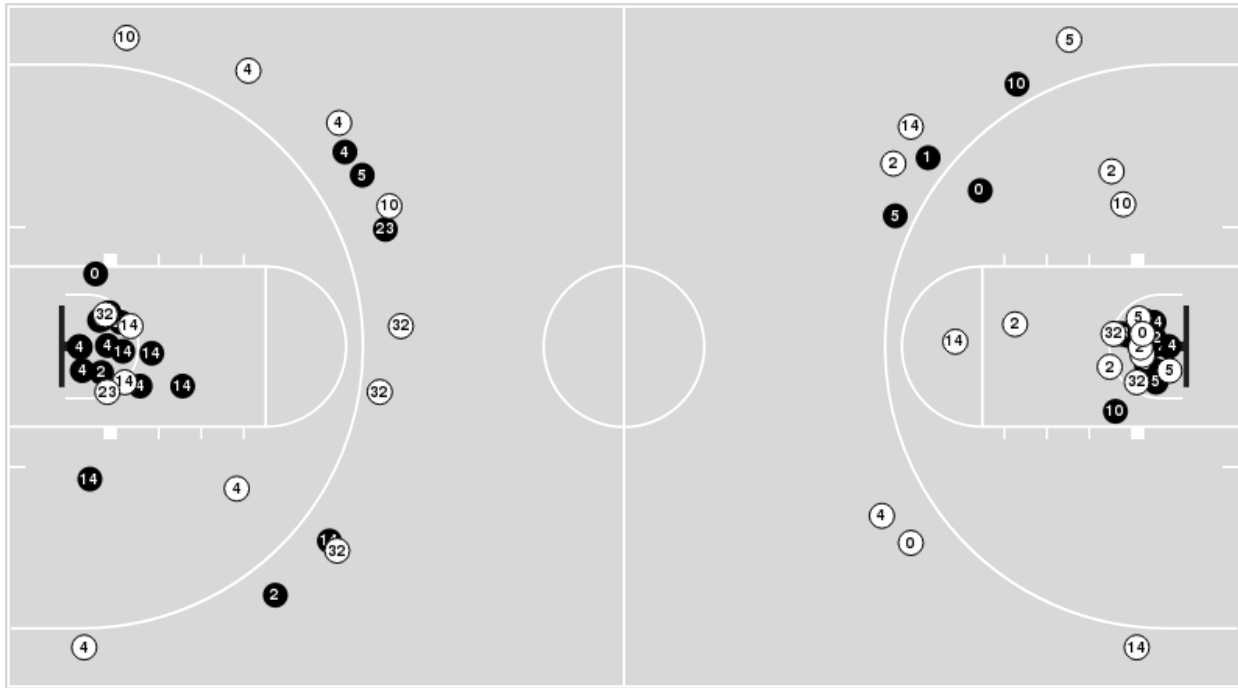

Officials: Gina Cross, Felicia Grinter, Angie Enlund

Players => 0, 1, 2, 3, 4, 5, 10, 14, 21, 23, 32, 35FG Types=>AllResults=>All

Ohio State

All Field Goals