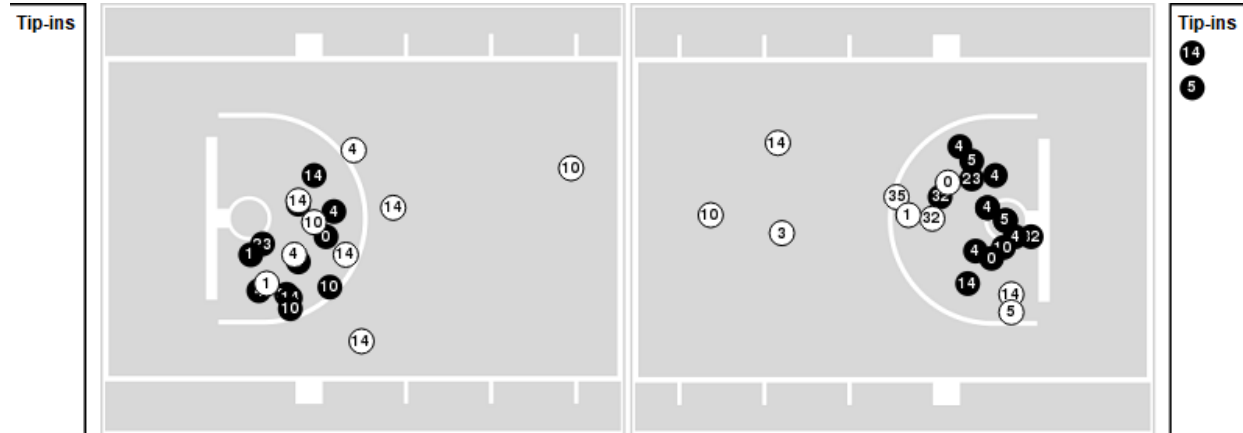

Officials: Laura Morris, Mark Zentz, Jeff Cross

Players => 0, 1, 2, 3, 4, 5, 10, 14, 21, 23, 32, 35 FG Types=>All Results=>All

Ohio State

All Field Goals

Blow Up Chart

● Made ○ Missed N - Player Number

Ohio State	M/A	%
Field Goals	33/66	50
2 Points	30/52	58
3 Points	3/14	21
Free Throws	13/24	54