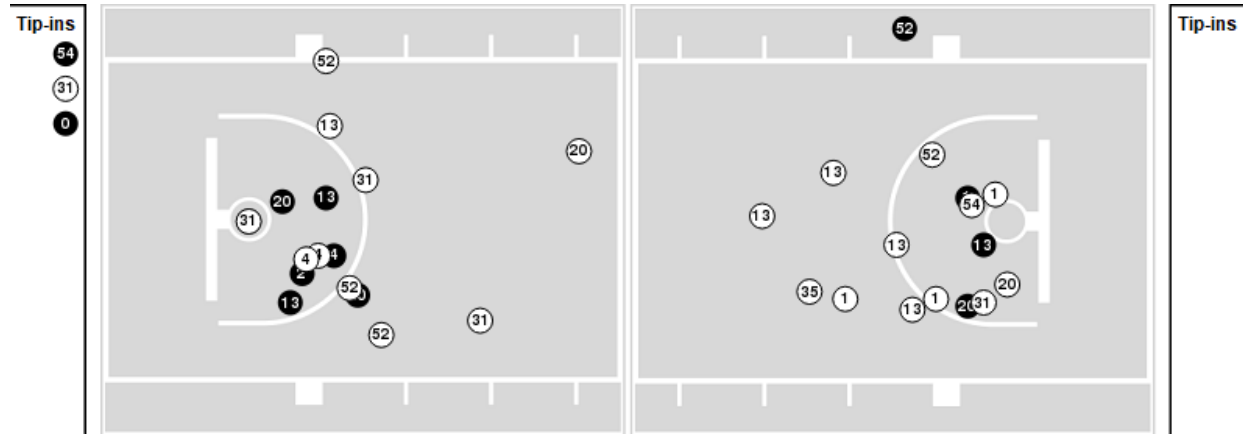

Officials: Laura Morris, Mark Zentz, Jeff Cross

Players => 0, 1, 2, 3, 4, 11, 12, 13, 15, 20, 21, 23, 24, 31, 35, 52, 54 FG Types=>All Results=>All

Duquesne

All Field Goals

Blow Up Chart

● Made ○ Missed N - Player Number