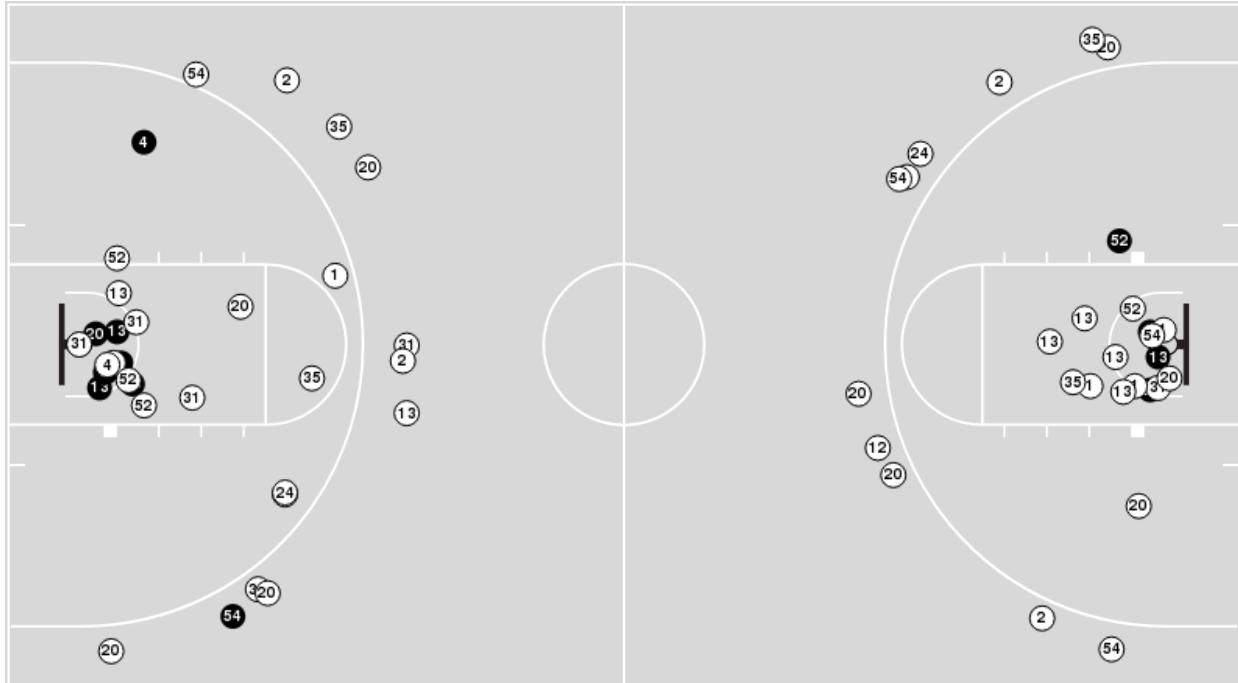

Officials: Laura Morris, Mark Zentz, Jeff Cross

Players => 0, 1, 2, 3, 4, 11, 12, 13, 15, 20, 21, 23, 24, 31, 35, 52, 54 FG Types=>All Results=>All

Duquesne

All Field Goals