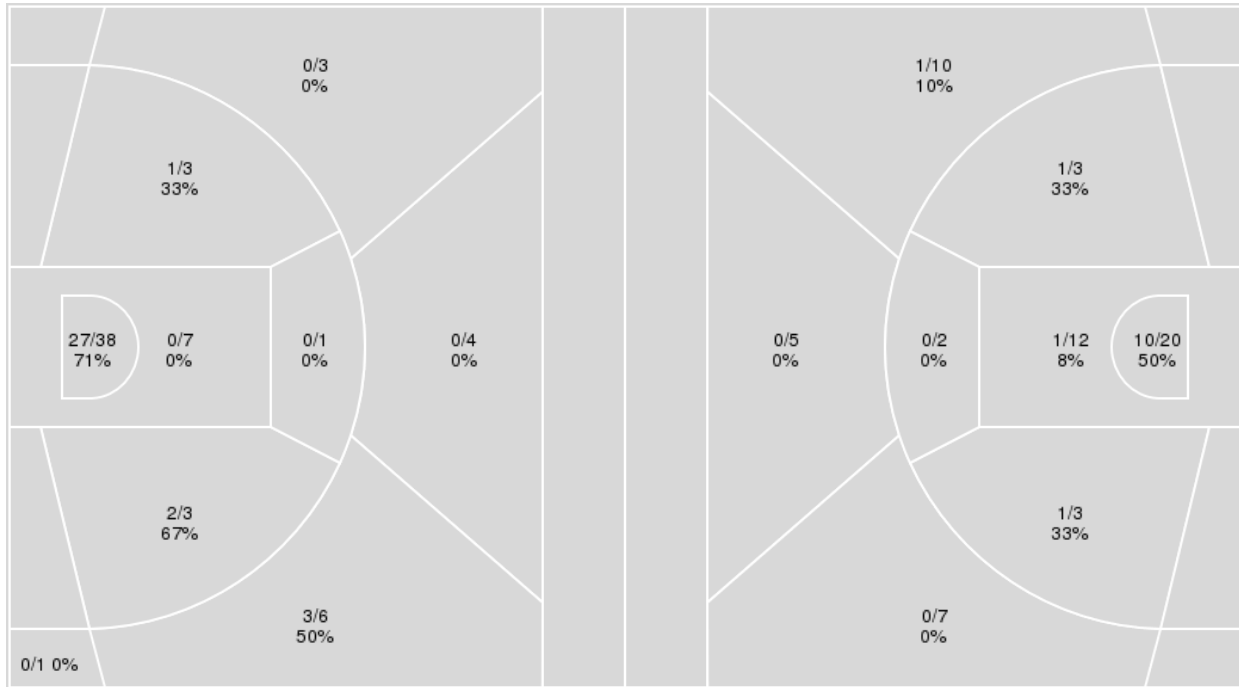

Duquesne at Ohio State

11/29/20 Covelli Center, Columbus, OH
2020-21 Ohio State Women's Basketball

Officials: Laura Morris, Mark Zentz, Jeff Cross

{ Players => 0, 1, 2, 3, 4, 5, 10, 14, 21, 23, 32, 35; } FG Types => All;
Results => All;

{ Players => 0, 1, 2, 3, 4, 11, 12, 13, 15, 20, 21, 23, 24, 31, 35, 52, 54; }
FG Types => All; Results => All;

Ohio State

Duquesne

Ohio State	M/A	%
Field Goals	33/66	50
2 Points	30/52	58
3 Points	3/14	21
Free Throws	13/24	54

Duquesne	M/A	%
Field Goals	14/62	23
2 Points	13/40	32
3 Points	1/22	5
Free Throws	18/21	86