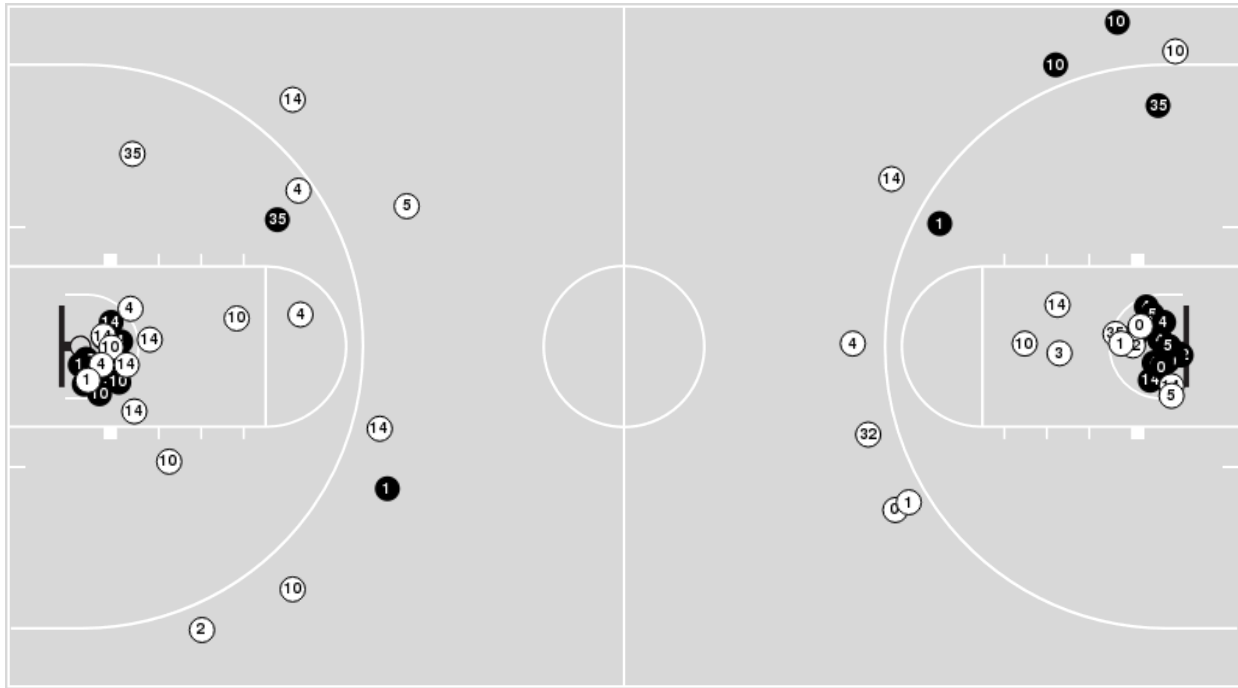

Officials: Laura Morris, Mark Zentz, Jeff Cross

Players => 0, 1, 2, 3, 4, 5, 10, 14, 21, 23, 32, 35 FG Types=>All Results=>All

Ohio State

All Field Goals