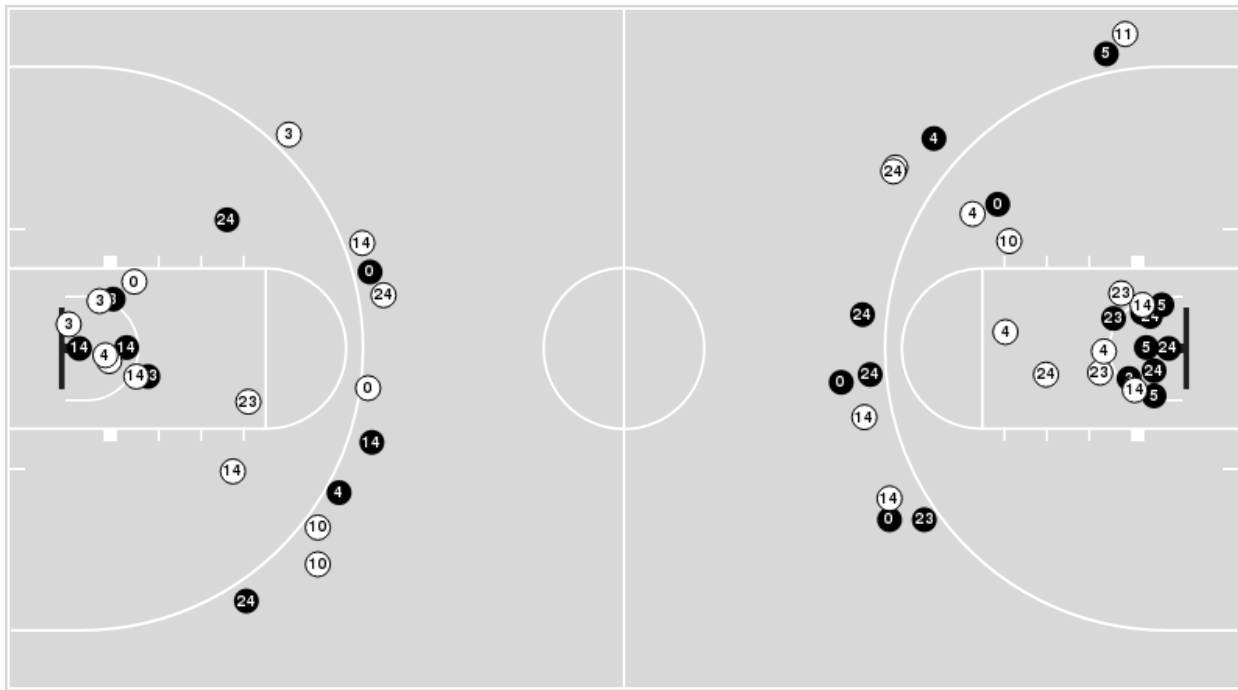

Officials: Kevin Pethel, Angie Enlund, Tiara Cruse

Players => 00, 1, 3, 4, 5, 10, 11, 12, 14, 23, 24, 32FG Types=>AllResults=>All

Ohio State

All Field Goals