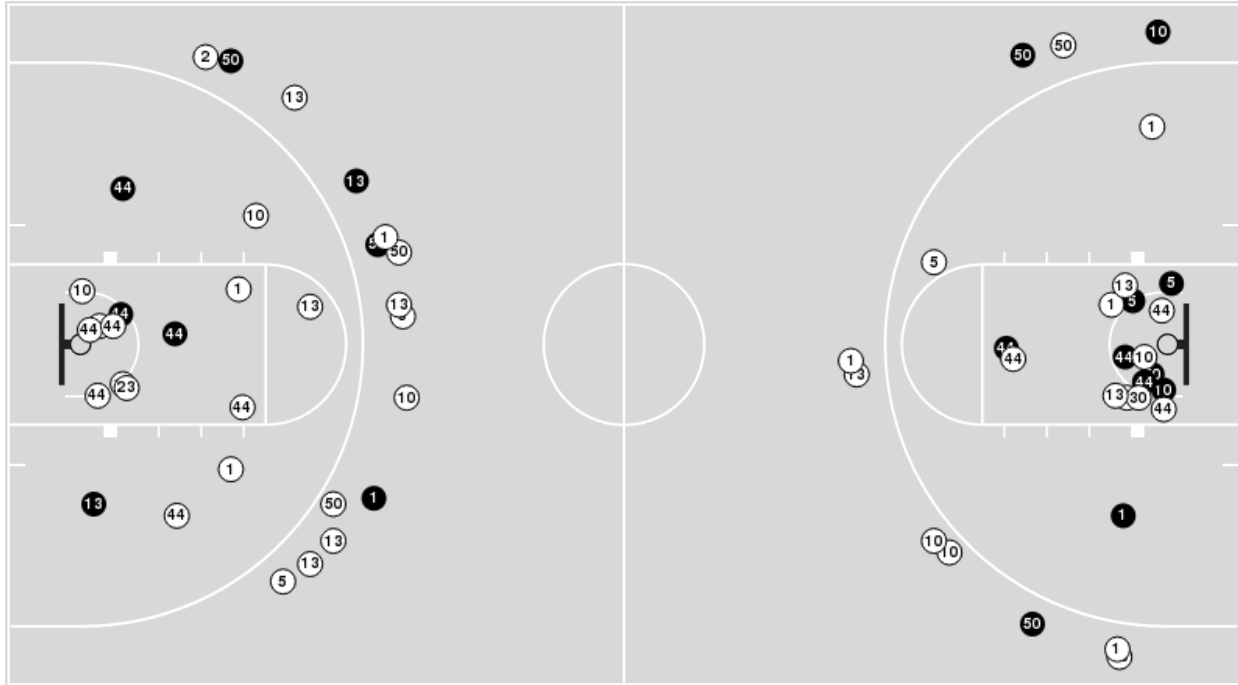

Officials: Kevin Pethel, Angie Enlund, Tiara Cruse

Players => 00, 1, 2, 4, 5, 10, 11, 12, 13, 21, 23, 30, 44, 50FG Types=>AllResults=>All

Illinois

All Field Goals