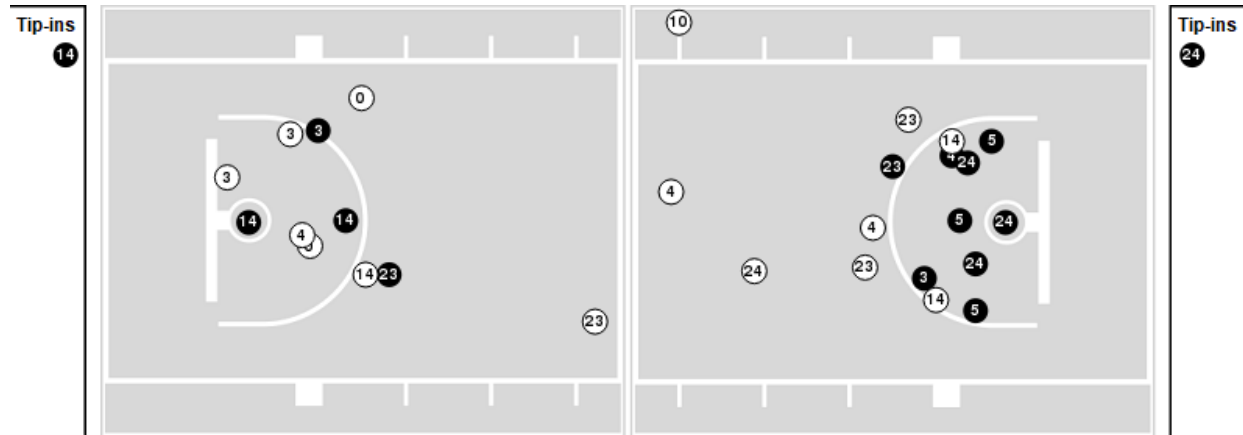

Blow Up Chart

● Made   ○ Missed   N - Player Number

Ohio State	M/A	%
Field Goals	26/54	48
2 Points	15/32	47
3 Points	11/22	50
Free Throws	14/18	78

Ohio State	M/A	%
Points in the Paint	26 (13 / 27)	48
Fast Break Points	3 (1/1)	100
Second Chance Points	7 (4/8)	50
Effective FG%	58