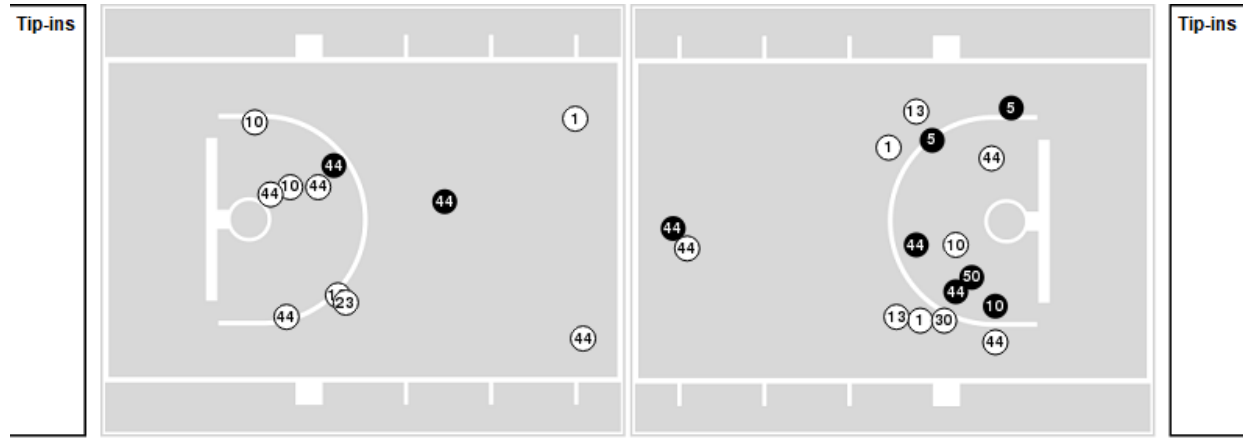

**Officials:** Kevin Pethel, Angie Enlund, Tiara Cruse

Players => 00, 1, 2, 4, 5, 10, 11, 12, 13, 21, 23, 30, 44, 50FG Types=>AllResults=>All

**Illinois**

**All Field Goals**

**Blow Up Chart**

● Made ○ Missed N - Player Number