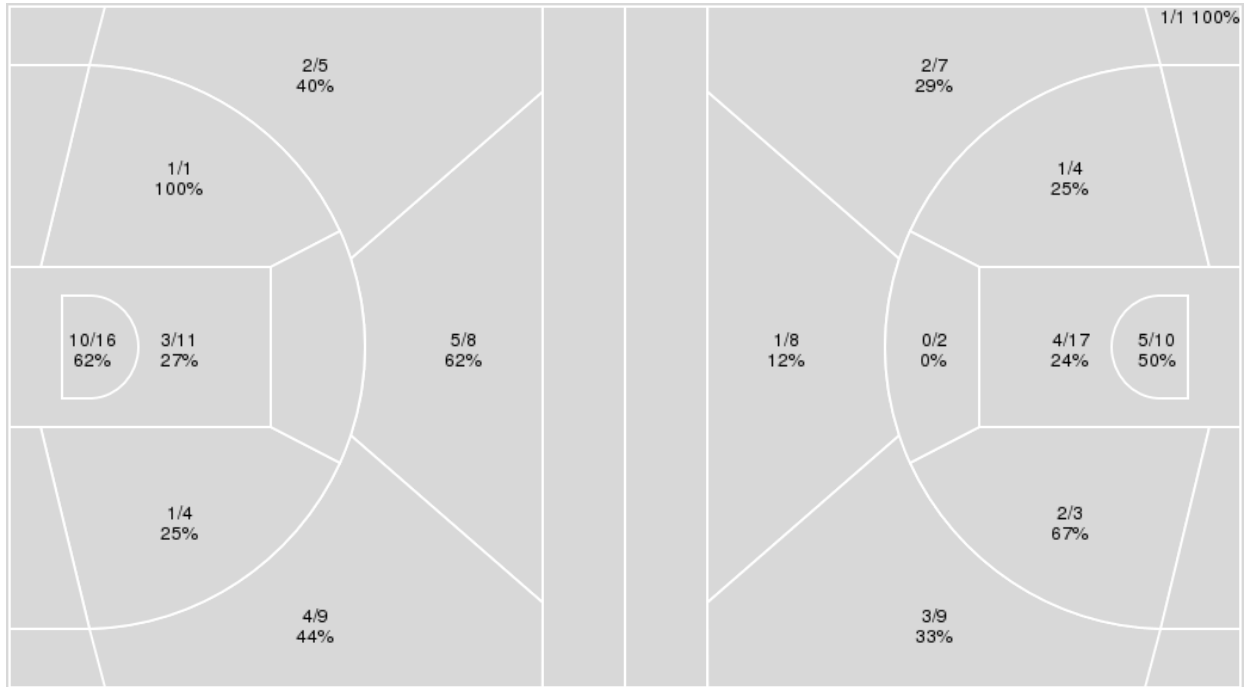

Officials: Kevin Pethel, Angie Enlund, Tiara Cruse

{ Players => 00, 1, 3, 4, 5, 10, 11, 12, 14, 23, 24, 32; } FG Types => All;
Results => All;

{ Players => 00, 1, 2, 4, 5, 10, 11, 12, 13, 21, 23, 30, 44, 50; } FG
Types => All; Results => All;

Ohio State

Illinois

Ohio State	M/A	%
Field Goals	26/54	48
2 Points	15/32	47
3 Points	11/22	50
Free Throws	14/18	78

Illinois	M/A	%
Field Goals	19/61	31
2 Points	12/36	33
3 Points	7/25	28
Free Throws	2/5	40