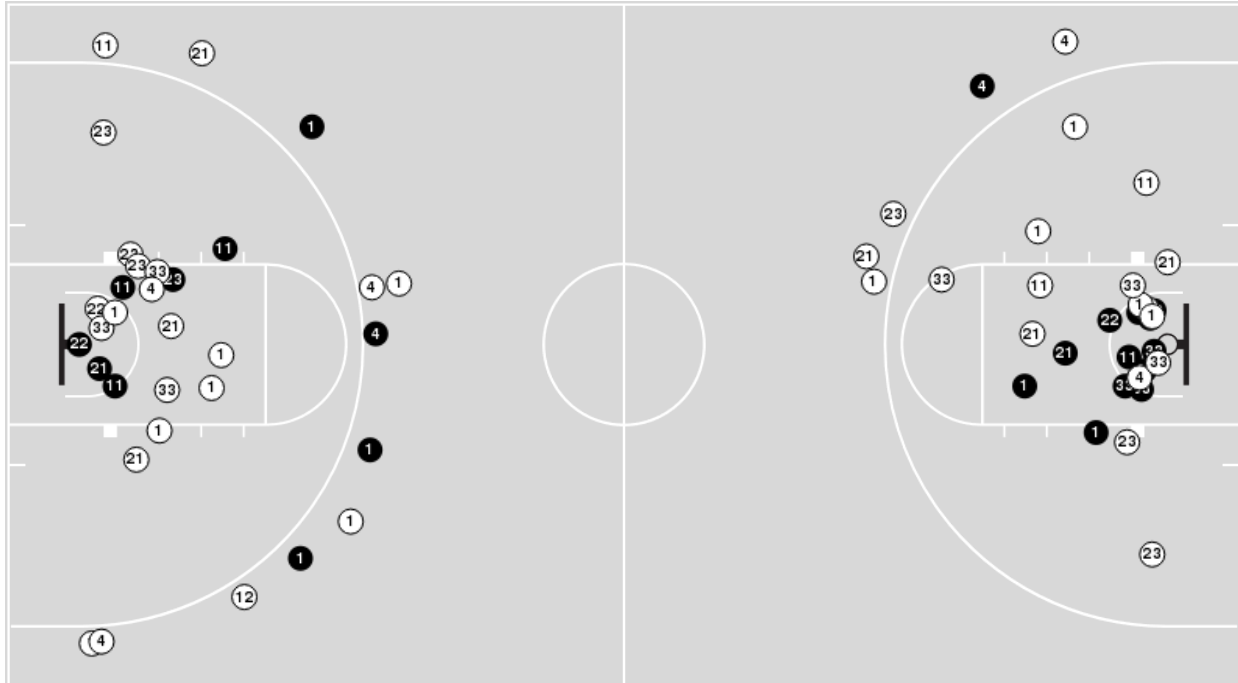

Players => 0, 1, 2, 3, 4, 5, 11, 12, 14, 21, 22, 23, 24, 30, 31, 33 FG Types=>All Results=>All

Louisville

All Field Goals