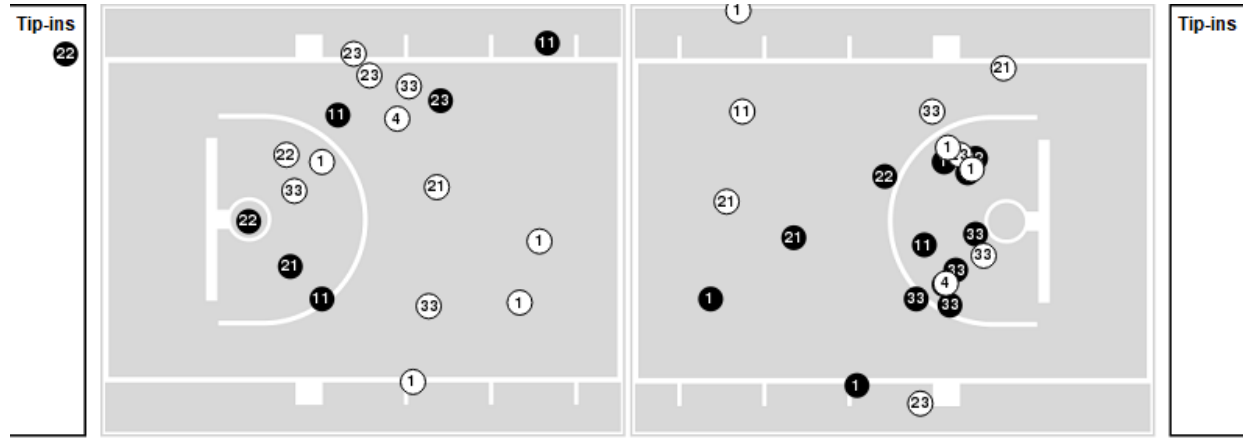

Blow Up Chart

● Made ○ Missed N - Player Number

Louisville	M/A	%
Field Goals	24/65	37
2 Points	19/48	40
3 Points	5/17	29
Free Throws	7/12	58

Louisville	M/A	%
Points in the Paint	34 (17 / 35)	49
Fast Break Points	7 (3/3)	100
Second Chance Points	11 (6/14)	43
Effective FG%	41