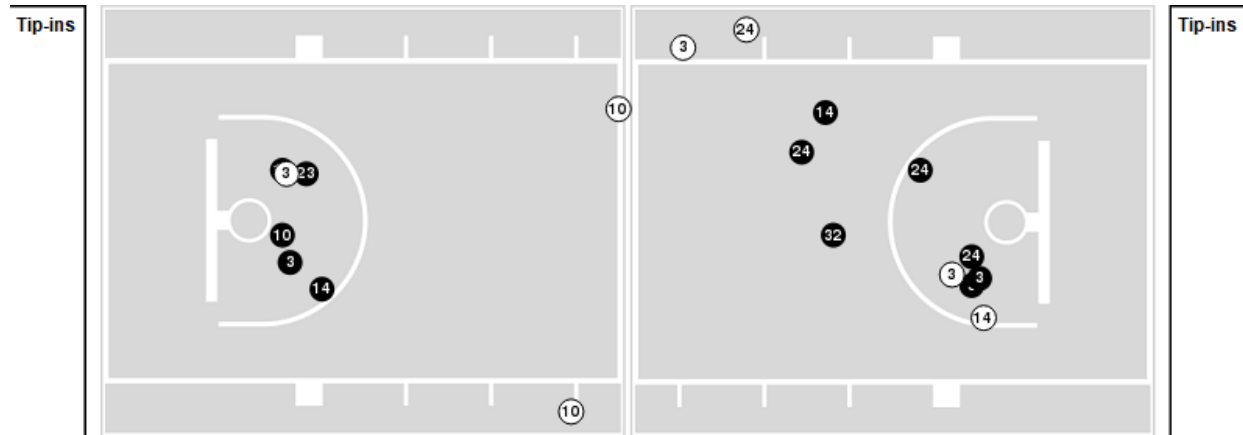

Blow Up Chart

● Made   ○ Missed   N - Player Number

Ohio State	M/A	%
Field Goals	21/43	49
2 Points	15/24	62
3 Points	6/19	32
Free Throws	19/23	83

Ohio State	M/A	%
Points in the Paint	24 (12 / 16)	75
Fast Break Points	11 (5/5)	100
Second Chance Points	3 (2/4)	50
Effective FG%	56