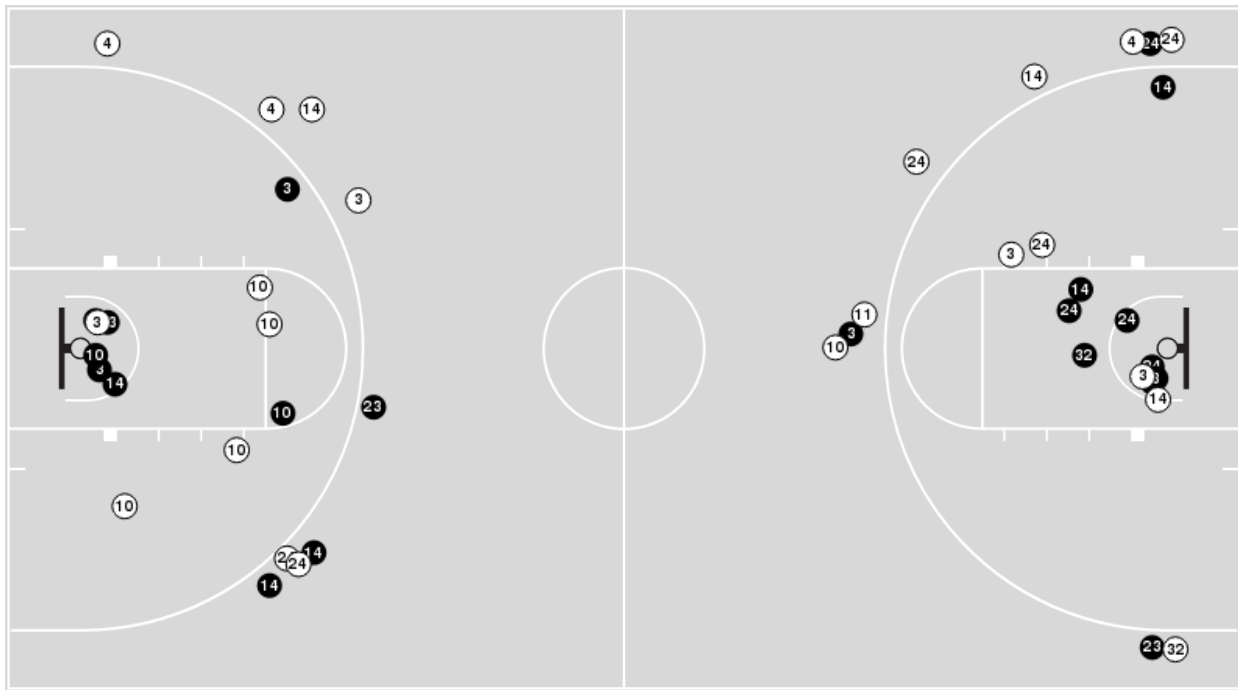

Players => 00, 1, 3, 4, 5, 10, 11, 12, 14, 23, 24, 32, 33FG Types=>AllResults=>All

Ohio State

All Field Goals