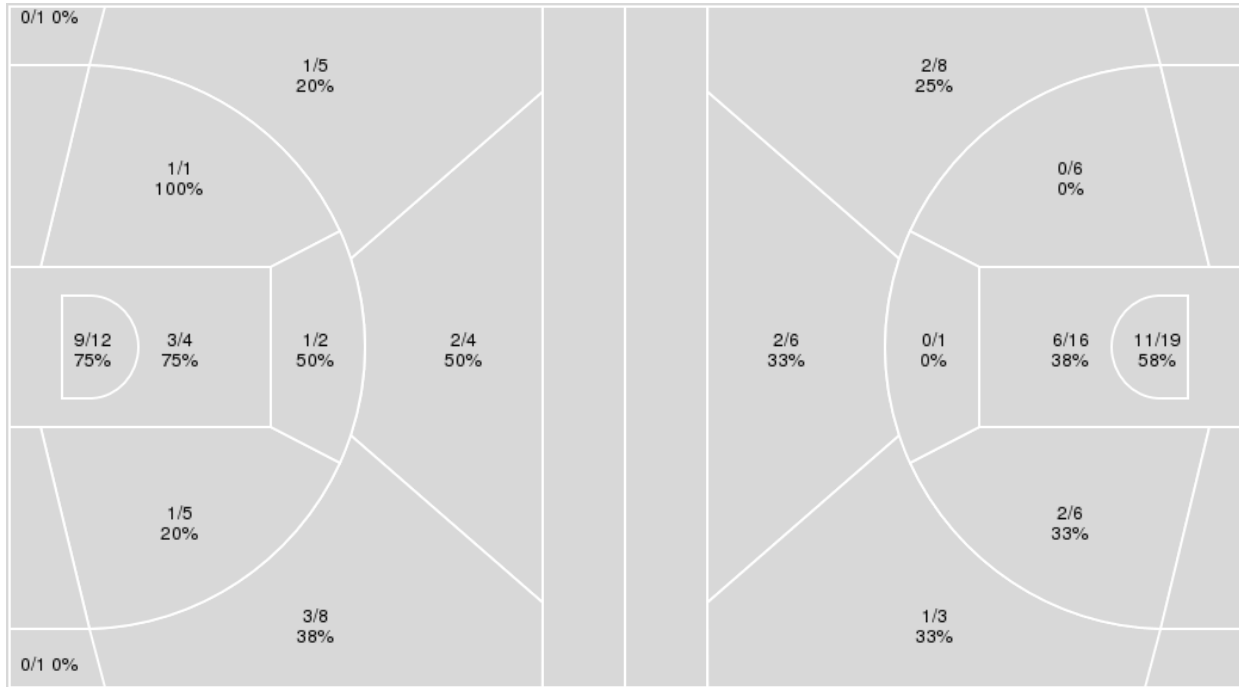

Louisville at Ohio State

12/06/19 Value City Arena, Columbus
Ohio State vs. Louisville

Officials: Mark Zentz, Gina Cross, Laura Morris

{ Players => 00, 1, 3, 4, 5, 10, 11, 12, 14, 23, 24, 32, 33; } FG Types => All; Results => All;

{ Players => 0, 1, 2, 3, 4, 5, 11, 12, 14, 21, 22, 23, 24, 30, 31, 33; } FG Types => All; Results => All;

Ohio State

Louisville

Ohio State	M/A	%
Field Goals	21/43	49
2 Points	15/24	62
3 Points	6/19	32
Free Throws	19/23	83

Louisville	M/A	%
Field Goals	24/65	37
2 Points	19/48	40
3 Points	5/17	29
Free Throws	7/12	58