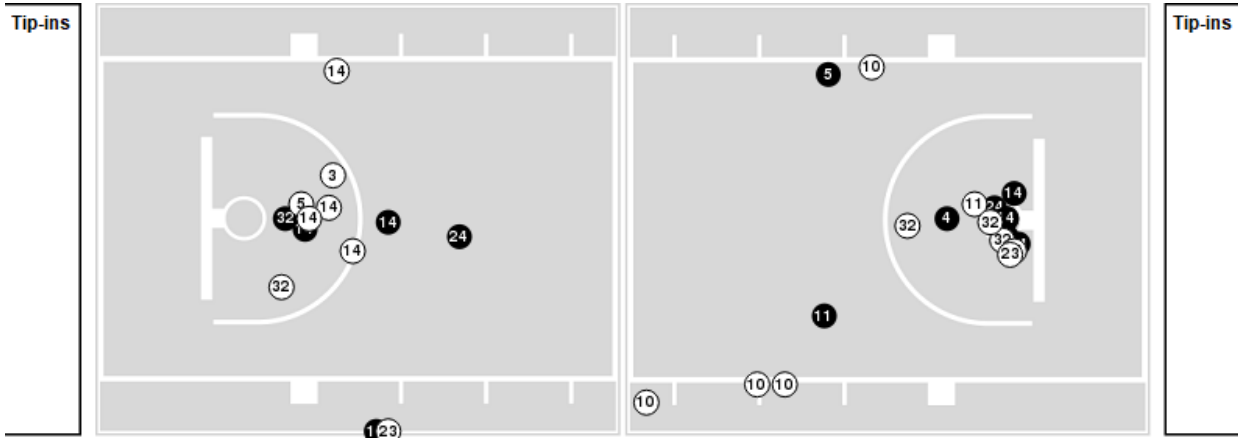

Blow Up Chart

● Made ○ Missed N - Player Number

Ohio State	M/A	%
Field Goals	24/68	35
2 Points	15/38	39
3 Points	9/30	30
Free Throws	5/13	38

Ohio State	M/A	%
Points in the Paint	26 (13 / 26)	50
Fast Break Points	11 (5/5)	100
Second Chance Points	5 (3/13)	23
Effective FG%	42