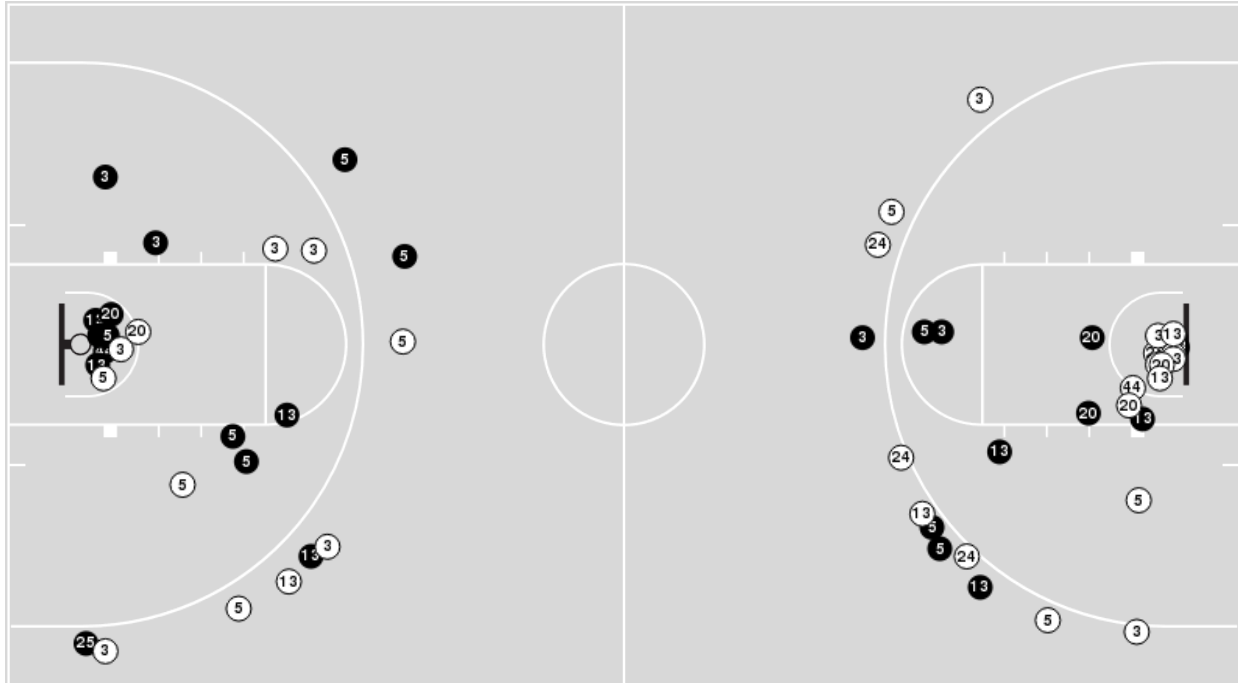

Players => 3, 5, 10, 13, 14, 20, 22, 24, 25, 32, 44 FG Types=>All Results=>All

UConn

All Field Goals