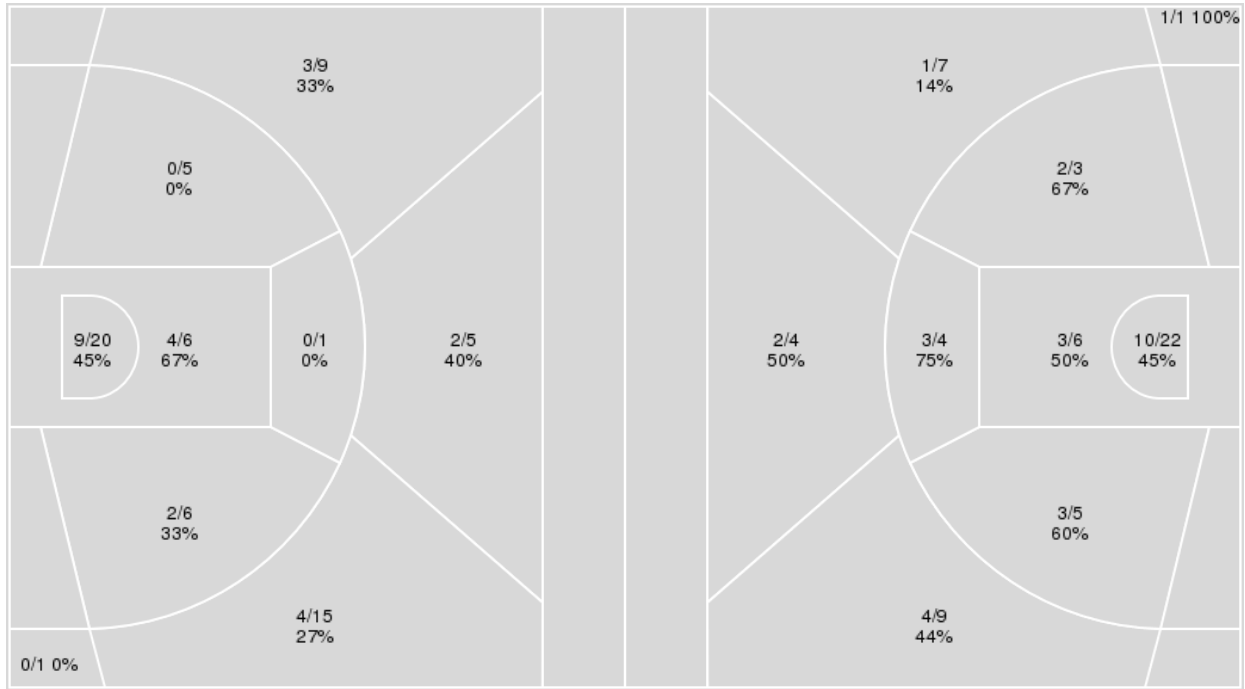

UConn at Ohio State

11/24/19 Value City Arena, Columbus
Ohio State vs. UConn

Game Time: 8:00 PM
Game Duration: 1:45
Attendance: 8,909

Officials: Bev Roberts, Kevin Pethel, Tiara Cruse

{ Players => 0, 1, 3, 4, 5, 10, 11, 12, 14, 23, 24, 32, 33; } FG Types => All; Results => All;

{ Players => 3, 5, 10, 13, 14, 20, 22, 24, 25, 32, 44; } FG Types => All; Results => All;

Ohio State

UConn

Ohio State	M/A	%
Field Goals	24/68	35
2 Points	15/38	39
3 Points	9/30	30
Free Throws	5/13	38

UConn	M/A	%
Field Goals	29/61	48
2 Points	21/40	52
3 Points	8/21	38
Free Throws	7/8	88