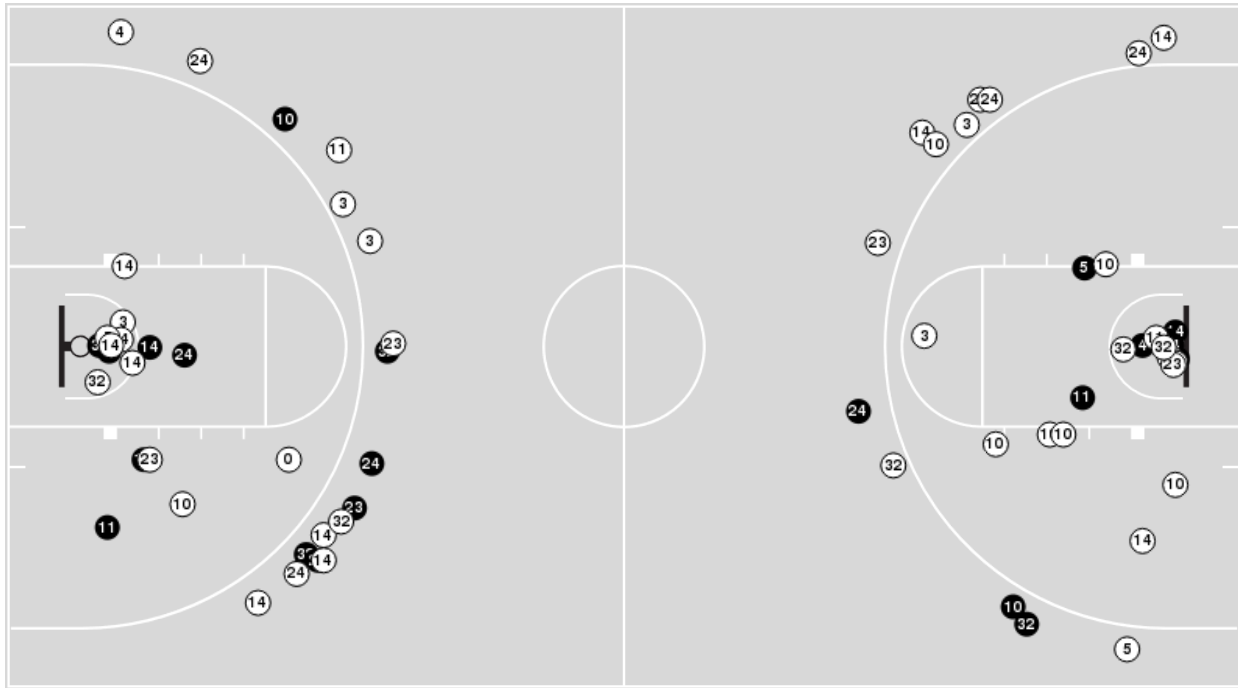

Players => 0, 1, 3, 4, 5, 10, 11, 12, 14, 23, 24, 32, 33 FG Types=>All Results=>All

Ohio State

All Field Goals