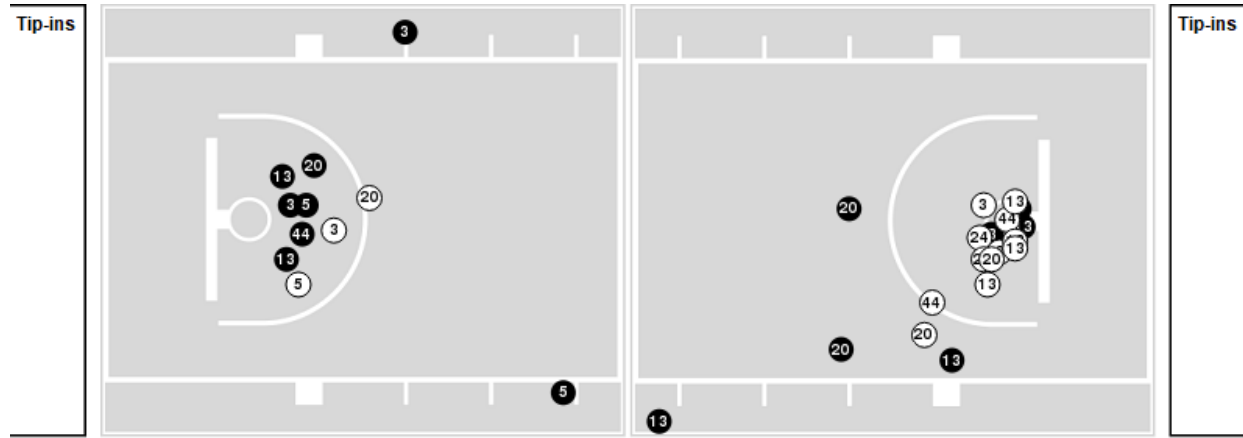

Blow Up Chart

● Made ○ Missed N - Player Number

UConn	M/A	%
Field Goals	29/61	48
2 Points	21/40	52
3 Points	8/21	38
Free Throws	7/8	88

UConn	M/A	%
Points in the Paint	26 (13 / 28)	46
Fast Break Points	8 (4/4)	100
Second Chance Points	3 (2/9)	22
Effective FG%	54