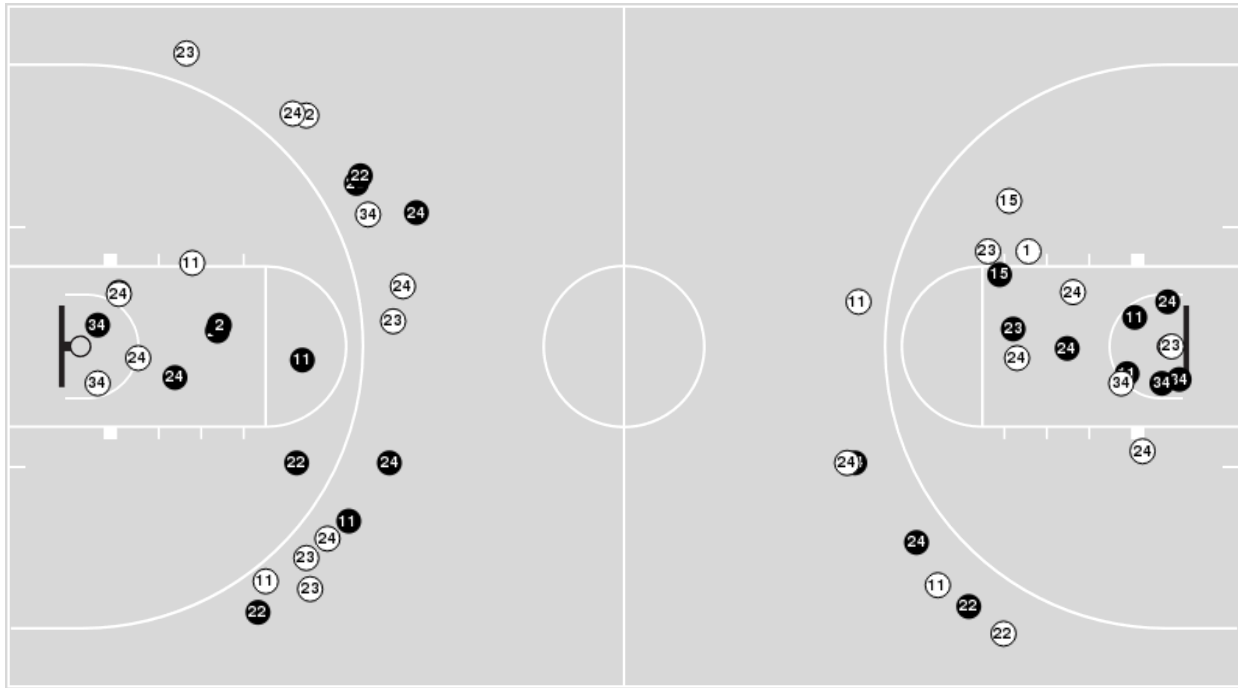

Officials: Roy Gulbeyan, Travis Jones, Marleah Vidal

Players => AllFG Types=>AllResults=>All

South Dakota

All Field Goals