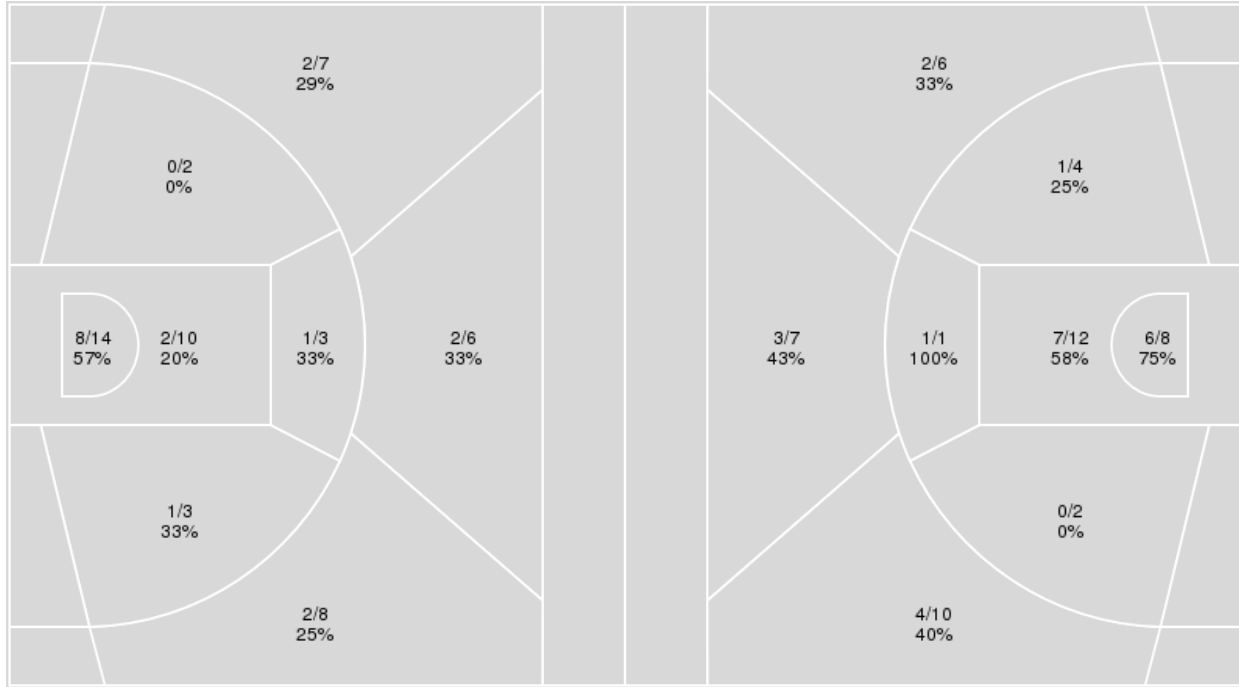

Ohio State

South Dakota

Ohio State	M/A	%
Field Goals	18/53	34
2 Points	12/32	38
3 Points	6/21	29
Free Throws	11/20	55

South Dakota	M/A	%
Field Goals	24/50	48
2 Points	15/27	56
3 Points	9/23	39
Free Throws	11/14	79