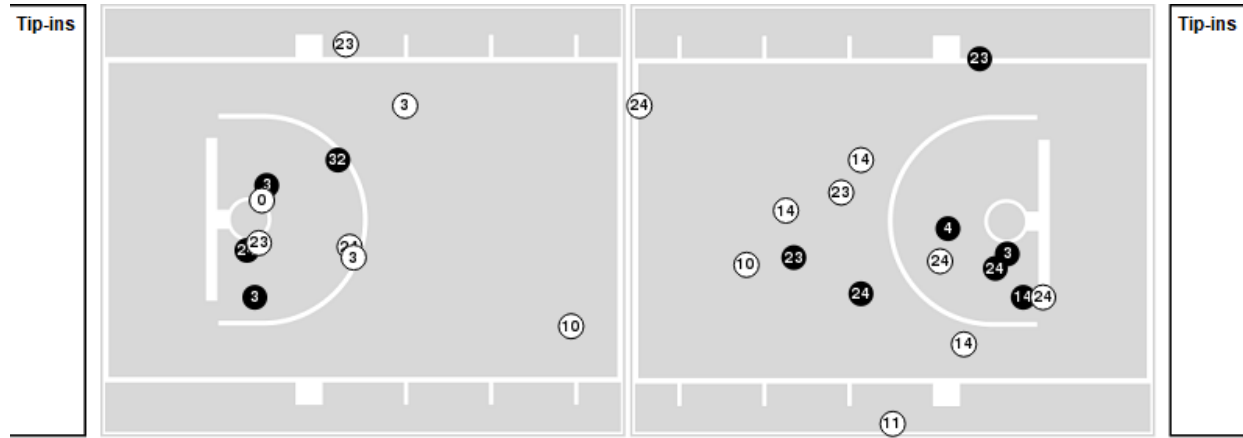

Officials: Roy Gulbeyan, Travis Jones, Marleah Vidal

Players => 0, 1, 3, 4, 5, 10, 11, 14, 23, 24, 32, 33, FG Types=>AllResults=>All

Ohio State

All Field Goals

Blow Up Chart

● Made ○ Missed N - Player Number