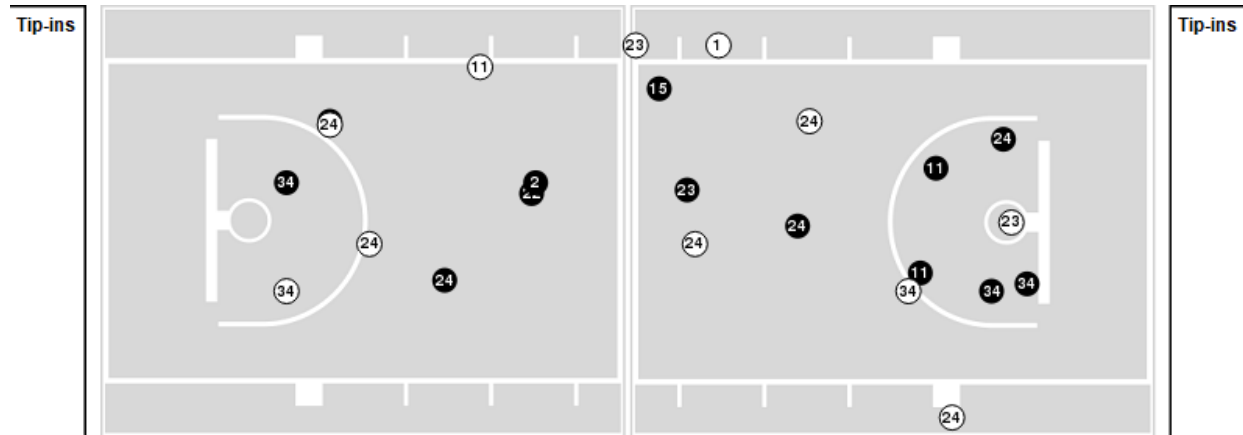

Blow Up Chart

N Made   **O** Missed   N - Player Number

South Dakota	M/A	%
Field Goals	24/50	48
2 Points	15/27	56
3 Points	9/23	39
Free Throws	11/14	79

South Dakota	M/A	%
Points in the Paint	26 (13 / 20)	65
Fast Break Points	4 (3/3)	100
Second Chance Points	3 (1/4)	25
Effective FG%	57