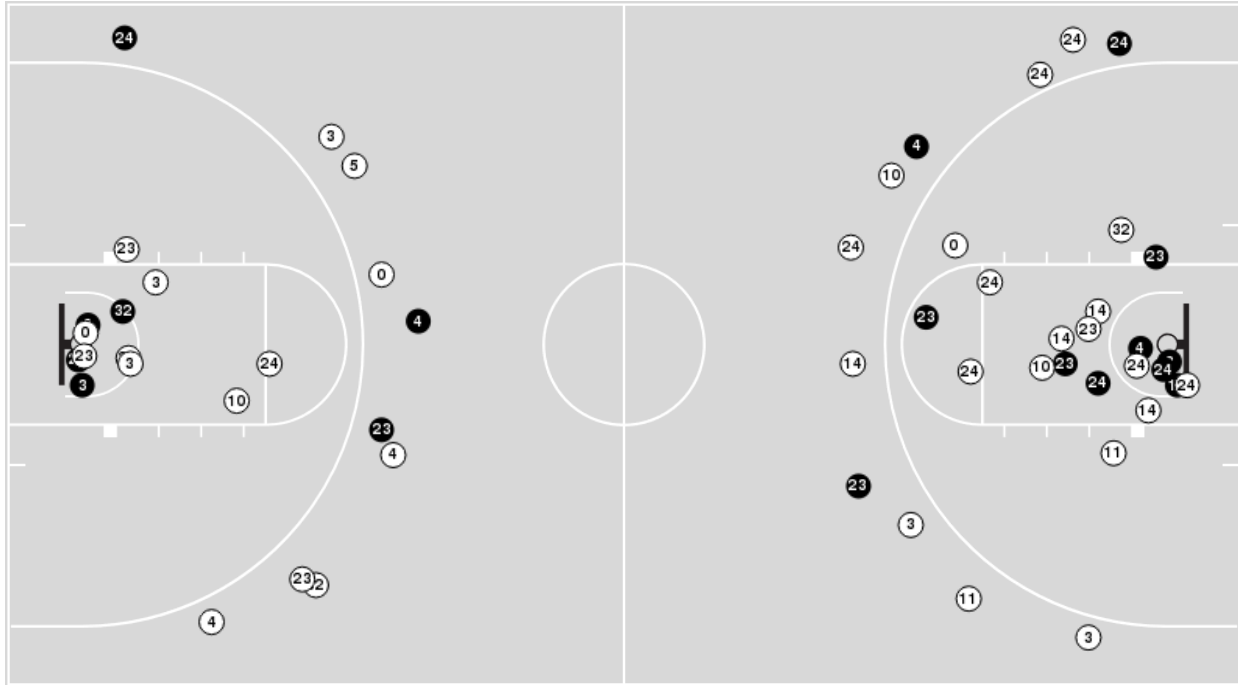

Officials: Roy Gulbeyan, Travis Jones, Marleah Vidal

Players => 0, 1, 3, 4, 5, 10, 11, 14, 23, 24, 32, 33, FG Types=>AllResults=>All

Ohio State

All Field Goals