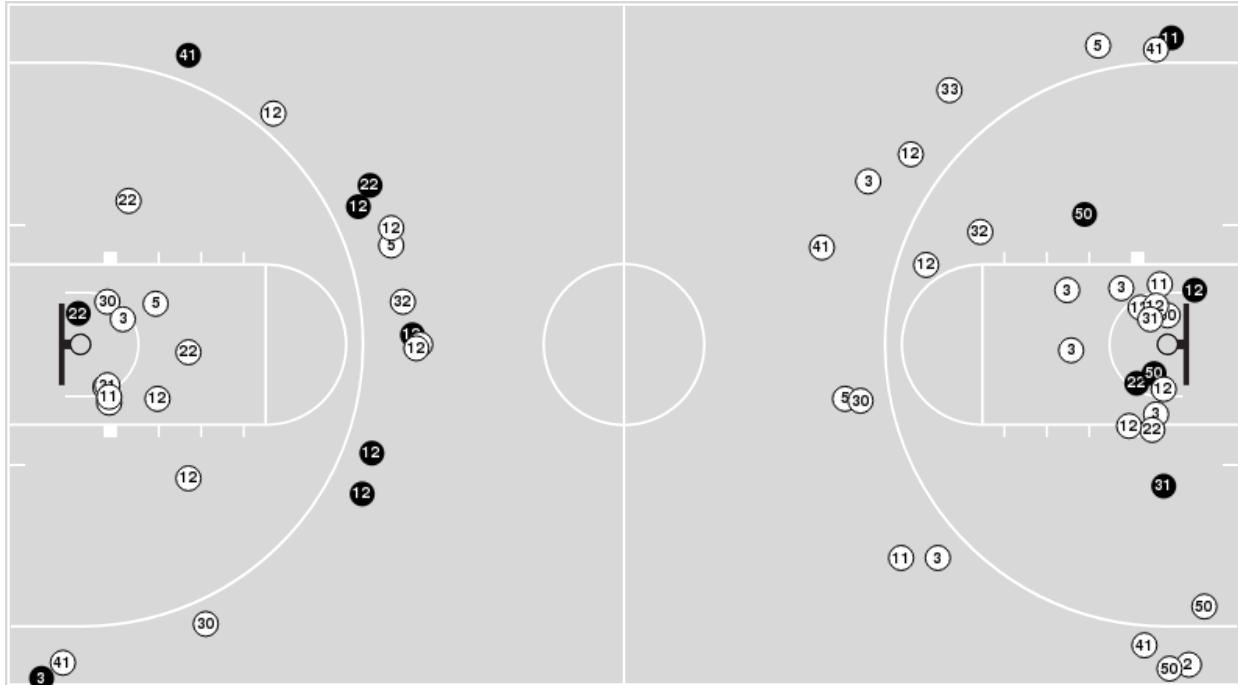

Officials: Cameron Inouye, Travis Jones, Brad Maxey

Players => AllFG Types=>AllResults=>All
UNI

All Field Goals