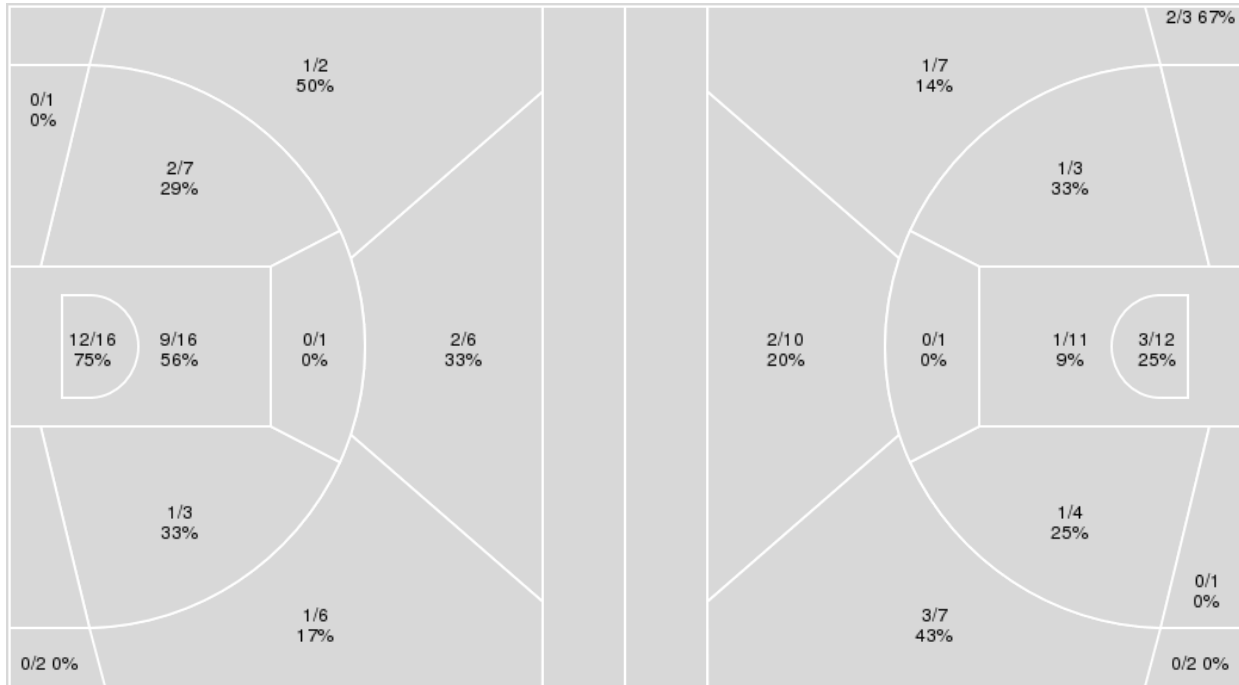

UNI at Ohio St.

12/01/19 South Point Arena, Las Vegas
2019-20 Women's Basketball

Officials: Cameron Inouye, Travis Jones, Brad Maxey

{ Players => All; } FG Types => All; Results => All;

{ Players => All; } FG Types => All; Results => All;

Ohio St.

UNI

Ohio St.	M/A	%
Field Goals	28/60	47
2 Points	24/44	55
3 Points	4/16	25
Free Throws	4/8	50

UNI	M/A	%
Field Goals	14/61	23
2 Points	6/32	19
3 Points	8/29	28
Free Throws	10/14	71