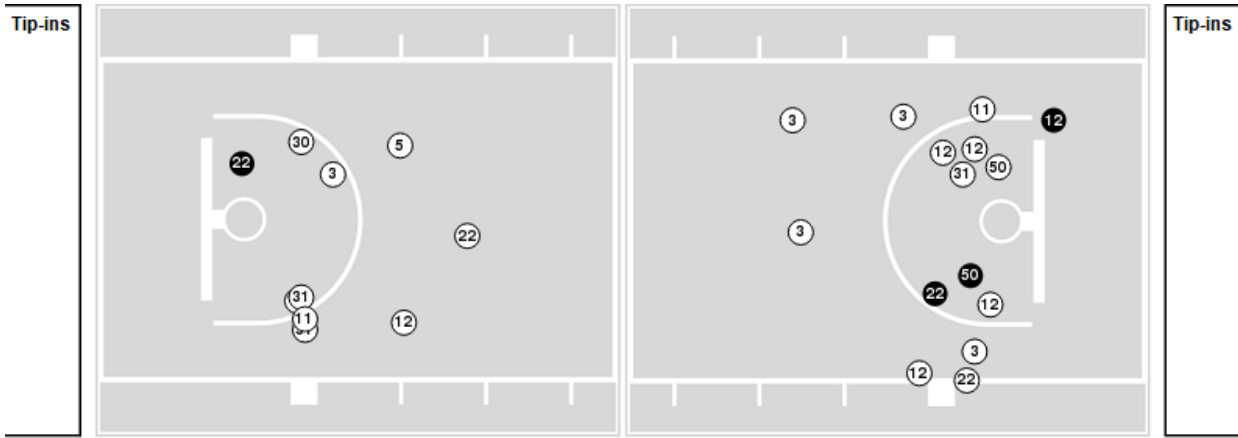

Blow Up Chart

● Made   ○ Missed   N - Player Number

UNI	M/A	%
Field Goals	14/61	23
2 Points	6/32	19
3 Points	8/29	28
Free Throws	10/14	71

UNI	M/A	%
Points in the Paint	8 (4 / 23)	17
Fast Break Points	7 (4/4)	100
Second Chance Points	2 (2/11)	18
Effective FG%	30