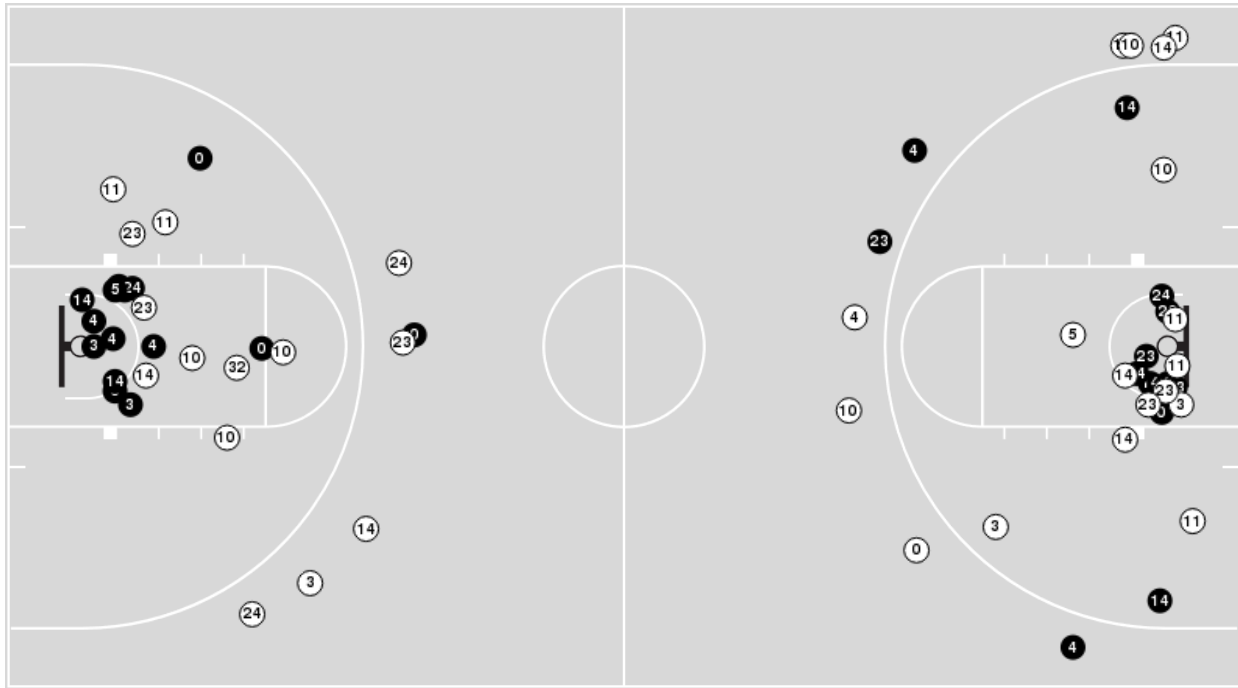

Officials: Cameron Inouye, Travis Jones, Brad Maxey

Players => AllFG Types=>AllResults=>All

Ohio St.

All Field Goals