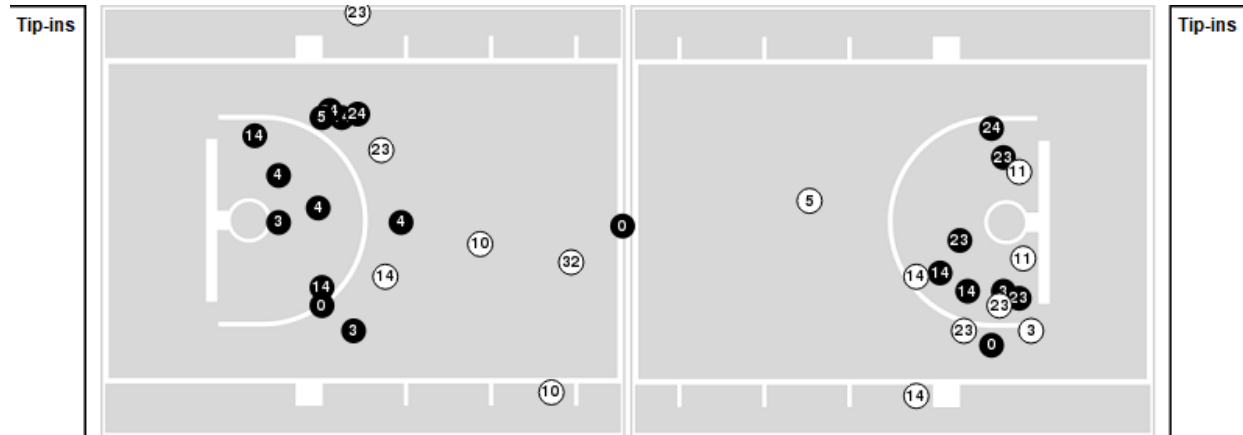

Blow Up Chart

● Made ○ Missed N - Player Number

Ohio St.	M/A	%
Field Goals	28/60	47
2 Points	24/44	55
3 Points	4/16	25
Free Throws	4/8	50

Ohio St.	M/A	%
Points in the Paint	42 (21 / 32)	66
Fast Break Points	14 (7/8)	88
Second Chance Points	3 (1/6)	17
Effective FG%	50