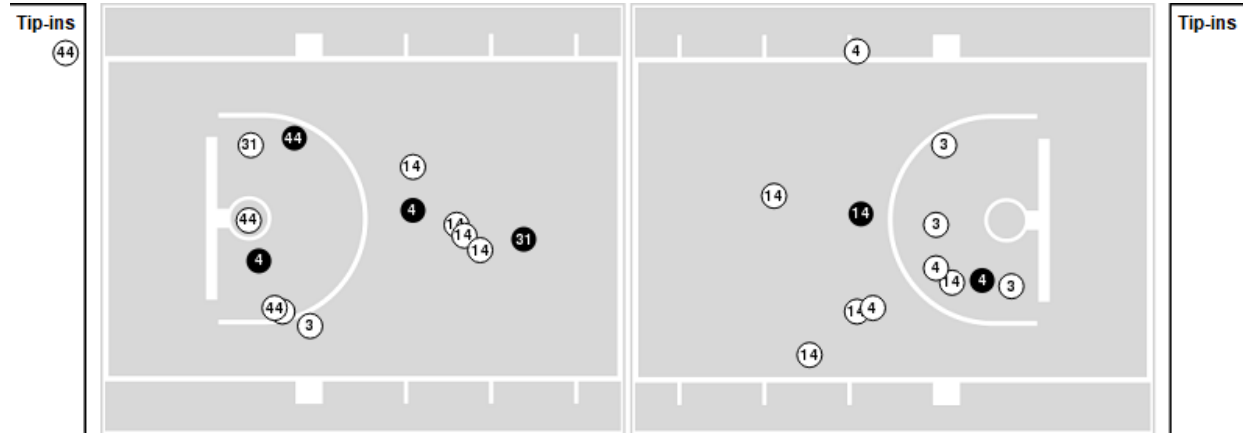

Blow Up Chart

● Made   ○ Missed   N - Player Number

Kent St.	M/A	%
Field Goals	20/65	31
2 Points	7/35	20
3 Points	13/30	43
Free Throws	12/20	60

Kent St.	M/A	%
Points in the Paint	12 (6 / 24)	25
Fast Break Points	14 (9/11)	82
Second Chance Points	13 (5/11)	45
Effective FG%	41