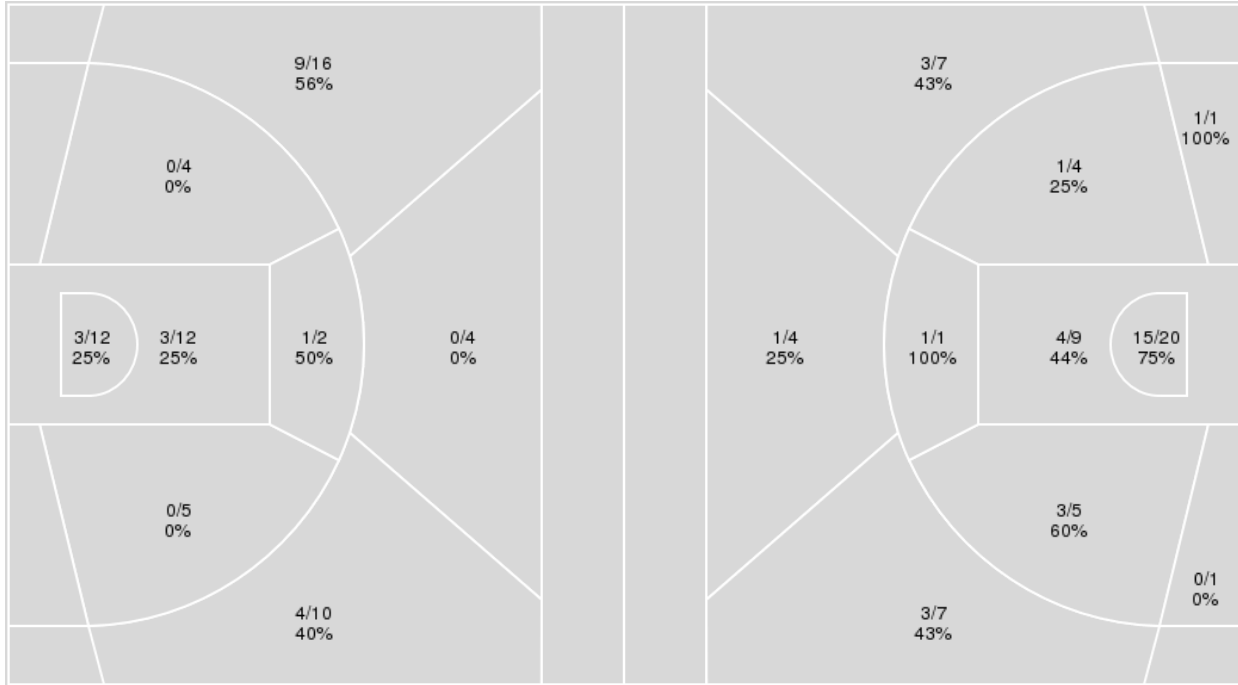

Ohio St. at Kent St.

11/22/19 M.A.C. Center, Kent
2019-20 Women's Basketball

Officials: Brad Maxey, Aaron Brooks, Nathan Baker

{ Players => All; } FG Types => All; Results => All;

{ Players => All; } FG Types => All; Results => All;

Kent St.

Ohio St.

Kent St.	M/A	%
Field Goals	20/65	31
2 Points	7/35	20
3 Points	13/30	43
Free Throws	12/20	60

Ohio St.	M/A	%
Field Goals	32/59	54
2 Points	25/41	61
3 Points	7/18	39
Free Throws	4/11	36