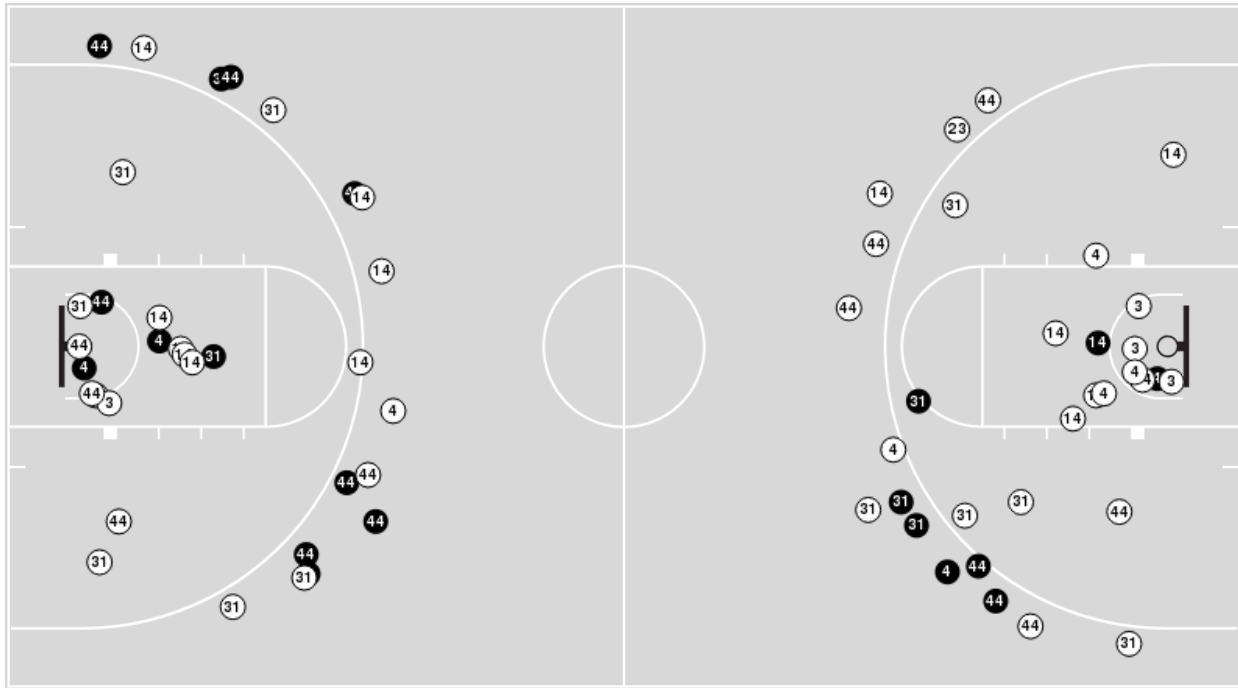

Players => AllFG Types=>AllResults=>All

Kent St.

All Field Goals