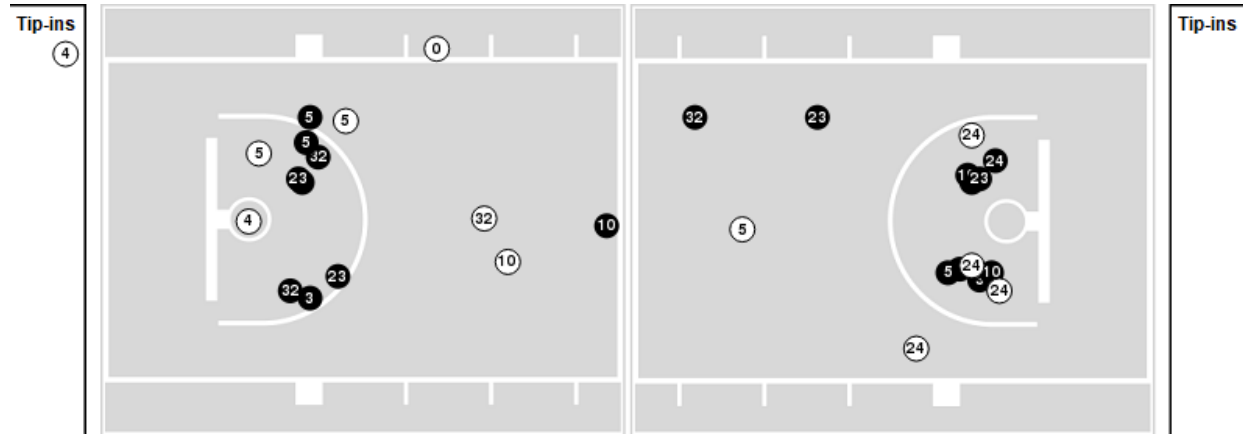

Blow Up Chart

● Made   ○ Missed   N - Player Number

Ohio St.	M/A	%
Field Goals	32/59	54
2 Points	25/41	61
3 Points	7/18	39
Free Throws	4/11	36

Ohio St.	M/A	%
Points in the Paint	38 (19 / 29)	66
Fast Break Points	12 (7/7)	100
Second Chance Points	8 (4/8)	50
Effective FG%	60