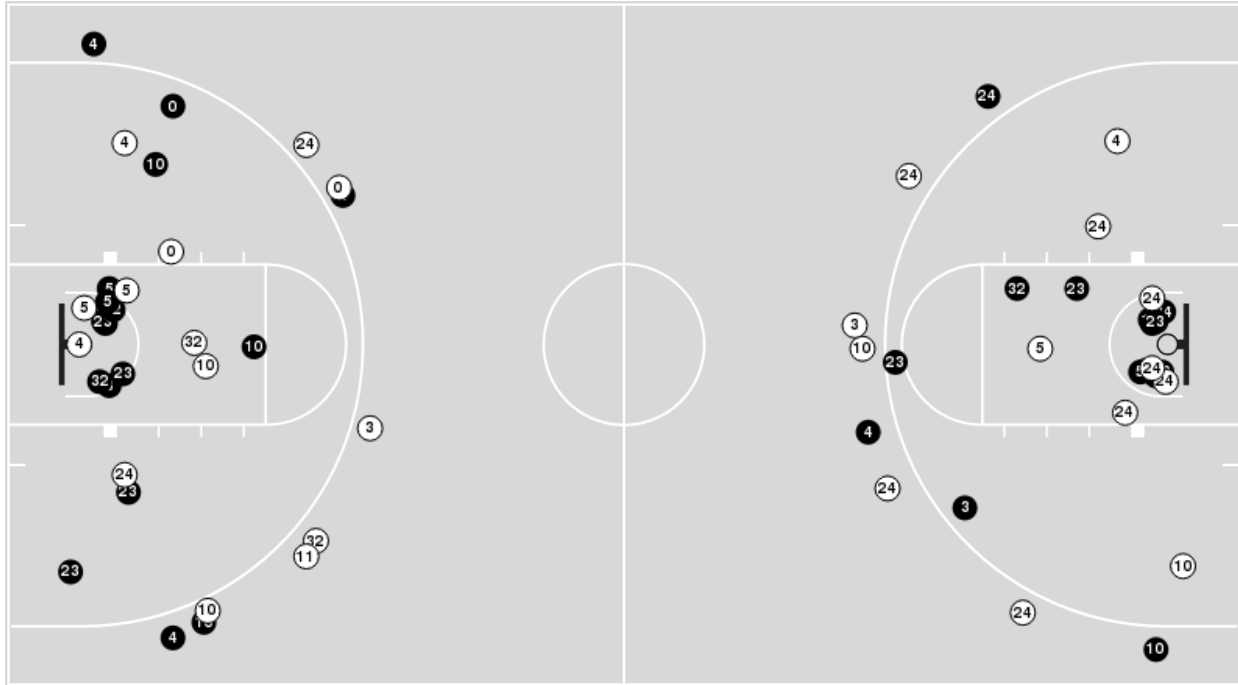

Players => AllFG Types=>AllResults=>All

Ohio St.

All Field Goals