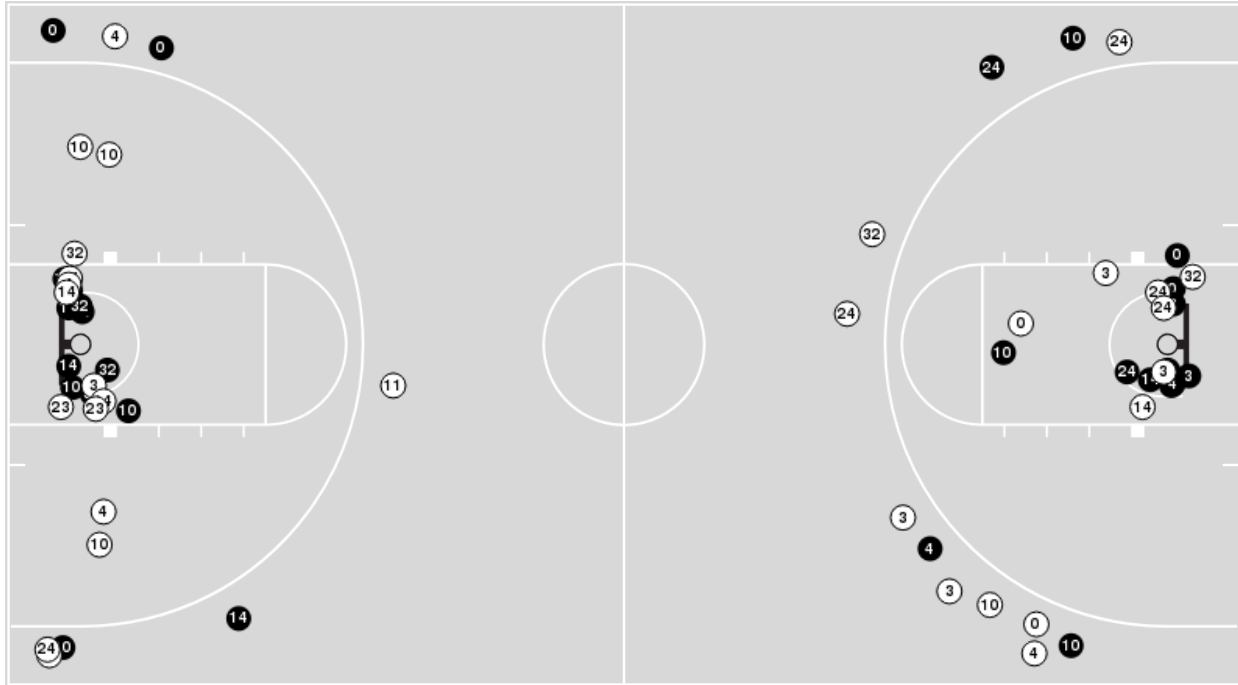

Players => AllFG Types=>AllResults=>All
Ohio State

All Field Goals