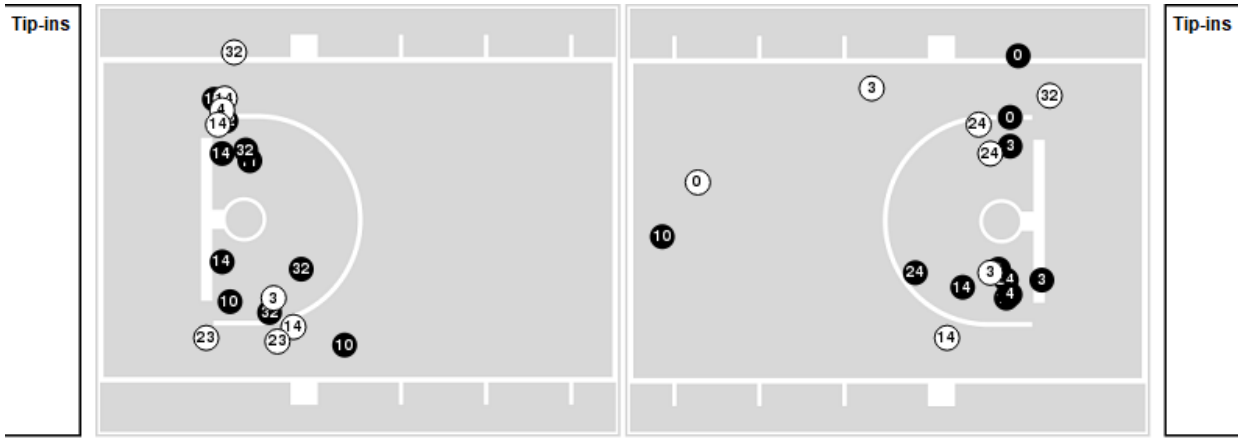

Blow Up Chart

● Made ○ Missed N - Player Number

Ohio State	M/A	%
Field Goals	29/60	48
2 Points	21/40	52
3 Points	8/20	40
Free Throws	12/18	67

Ohio State	M/A	%
Points in the Paint	40 (20 / 34)	59
Fast Break Points	14 (7/7)	100
Second Chance Points	6 (3/6)	50
Effective FG%	55