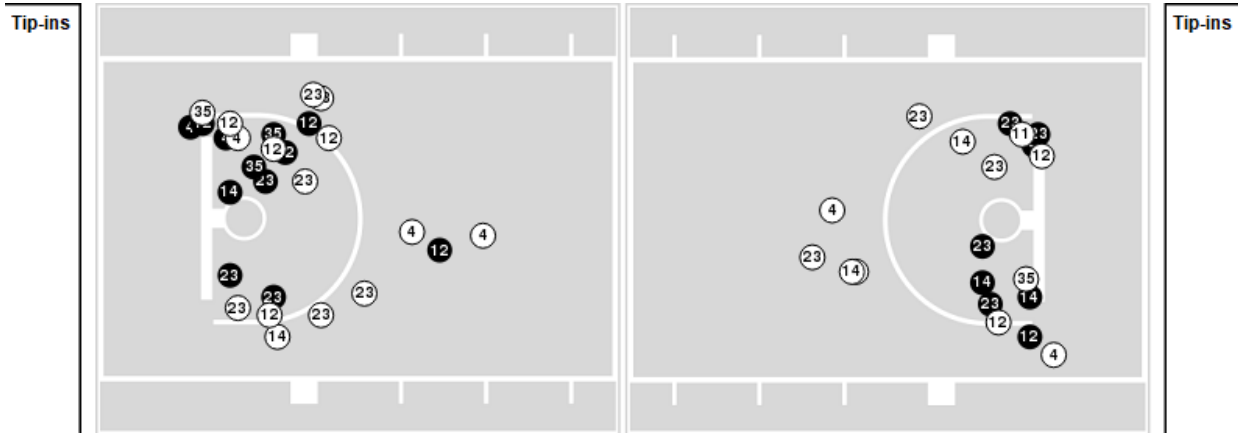

Blow Up Chart

● Made   ○ Missed   N - Player Number

Cincinnati	M/A	%
Field Goals	25/76	33
2 Points	23/59	39
3 Points	2/17	12
Free Throws	21/25	84

Cincinnati	M/A	%
Points in the Paint	40 (20 / 47)	43
Fast Break Points	8 (5/6)	83
Second Chance Points	16 (10/22)	45
Effective FG%	34