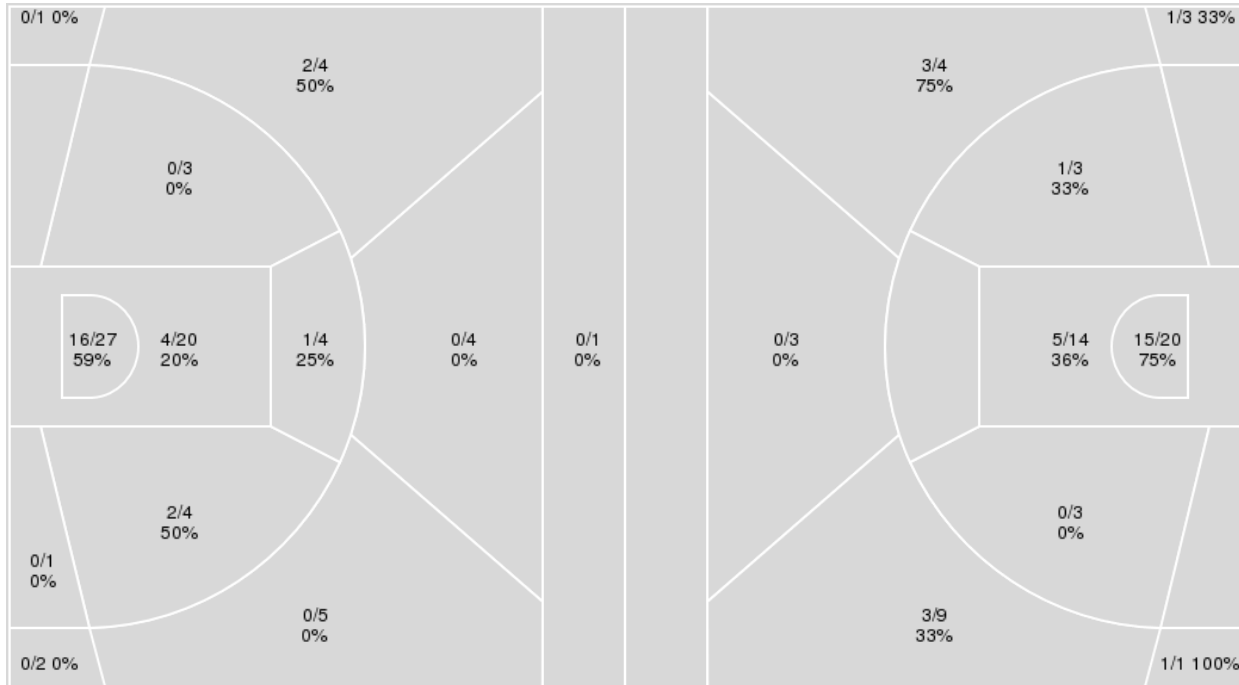

{ Players => All; } FG Types => All; Results => All;

Cincinnati

Ohio State

Cincinnati	M/A	%
Field Goals	25/76	33
2 Points	23/59	39
3 Points	2/17	12
Free Throws	21/25	84

Ohio State	M/A	%
Field Goals	29/60	48
2 Points	21/40	52
3 Points	8/20	40
Free Throws	12/18	67