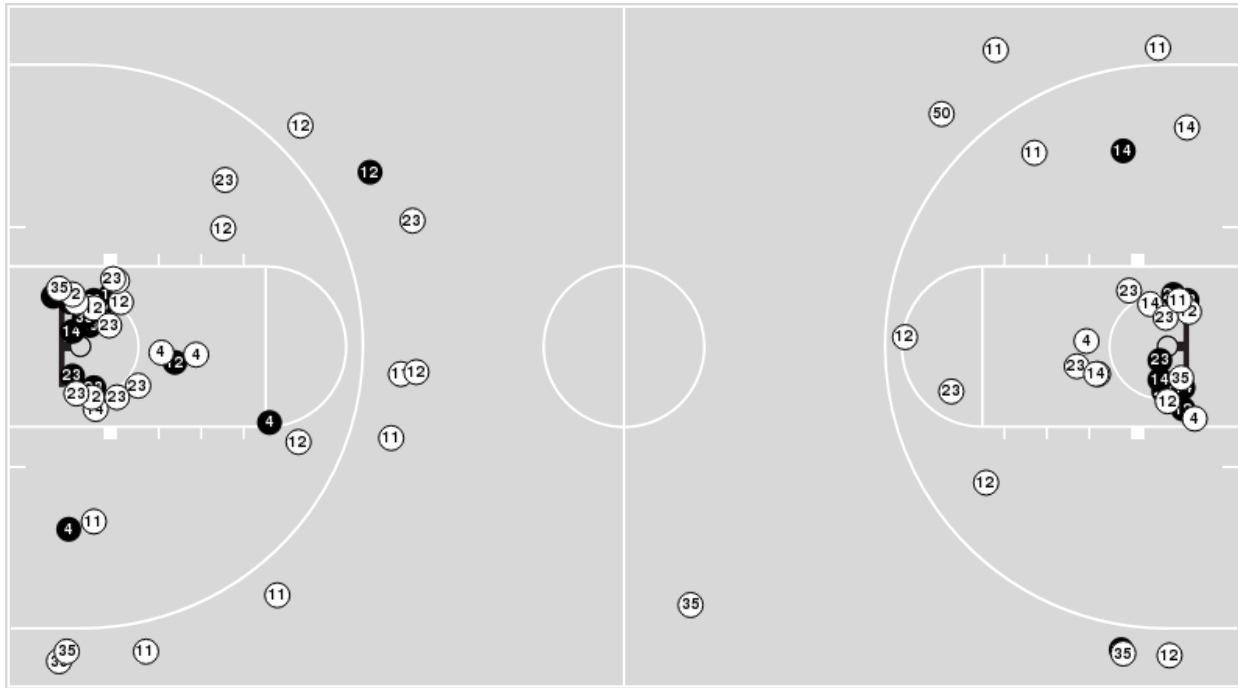

Officials: Joseph Vaszily, Maj Forsberg, Mark Resch

Players => AllFG Types=>AllResults=>All

Cincinnati

All Field Goals