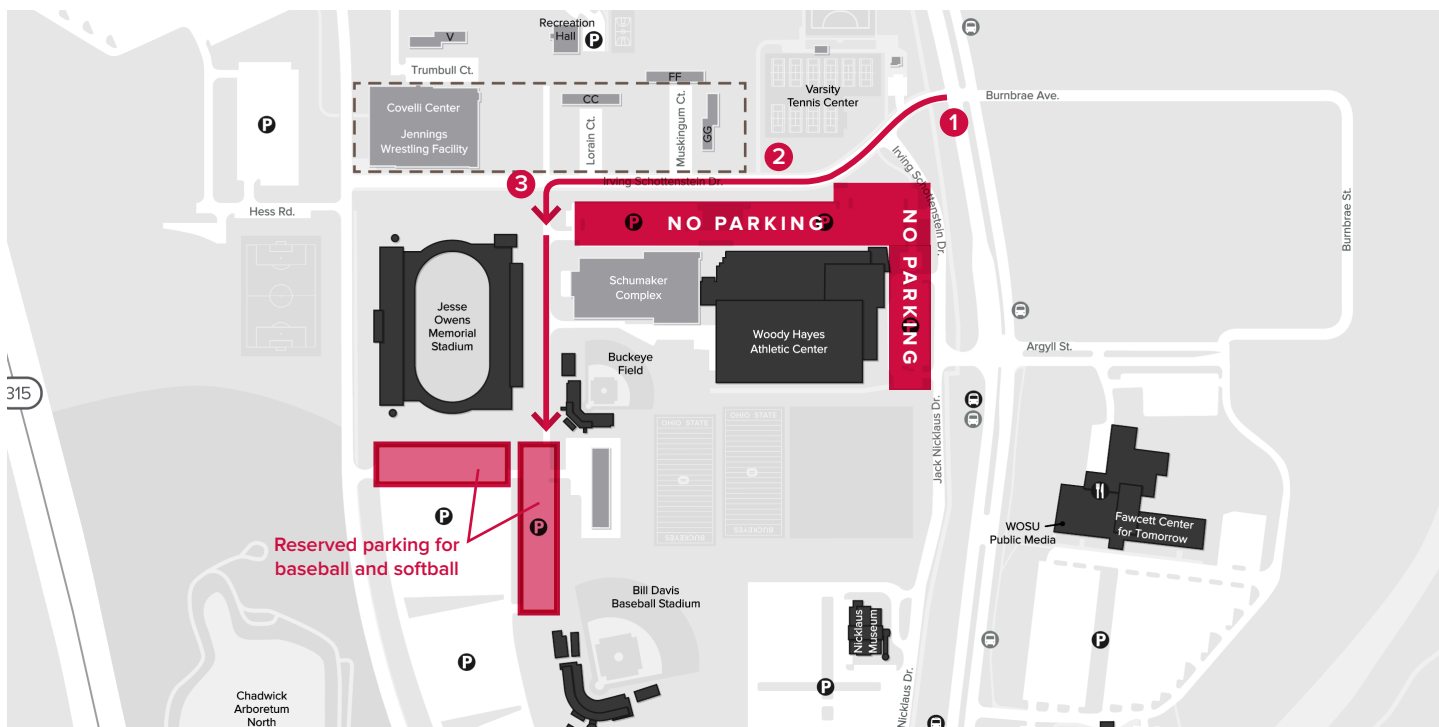

## EVENT DIRECTIONS AND PARKING

To help alleviate traffic during conflict dates at the Schottenstein Center, all fans attending baseball or softball games should use the route and parking shown on the map.

### CONFLICT DATES

**MARCH 15–16** | OHSAA Girls Basketball

**MARCH 19** | Weezer

**MARCH 22–23** | OHSAA Boys Basketball

**APRIL 3** | Sesame Street Live

**APRIL 6–7** | Monster Jam

**APRIL 27–28** | Professional Bull Riders

### DIRECTIONS

1. From Olentangy River Road, turn onto Irving Schottenstein Drive.
2. Head west on Irving Schottenstein Drive.
3. Turn left onto the service road and follow past Buckeye Field for parking.

### PARKING

During conflict dates at the Schottenstein Center, reserved parking for baseball and softball games is available in the areas marked on the map while spaces last.

*Please note that parking plans are subject to change. Follow directions from parking staff during event days.*