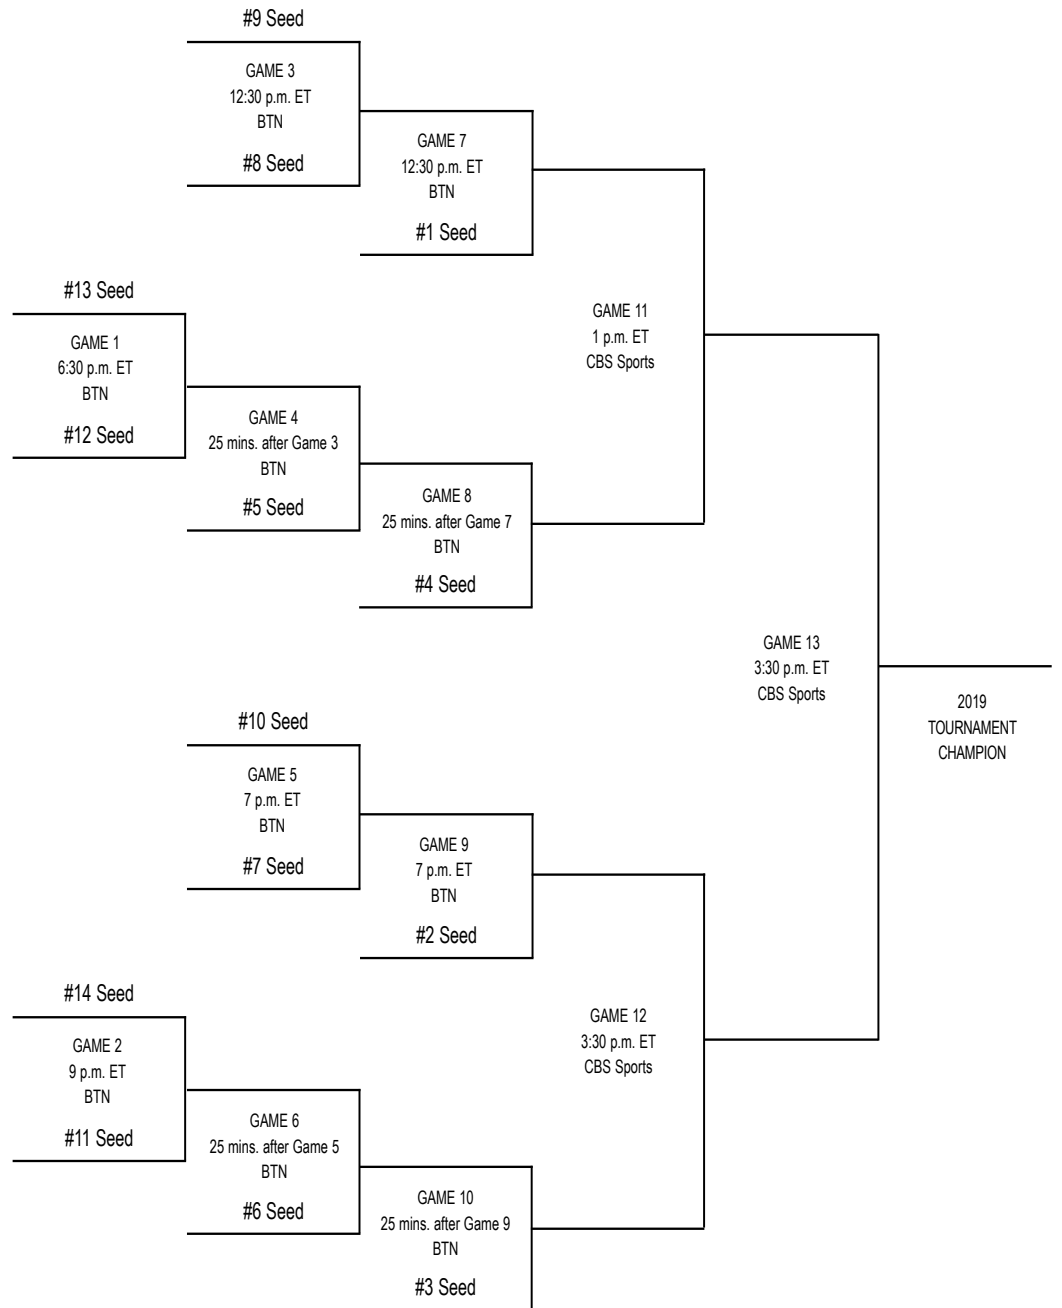

MARCH 13   MARCH 14   MARCH 15   MARCH 16   MARCH 17