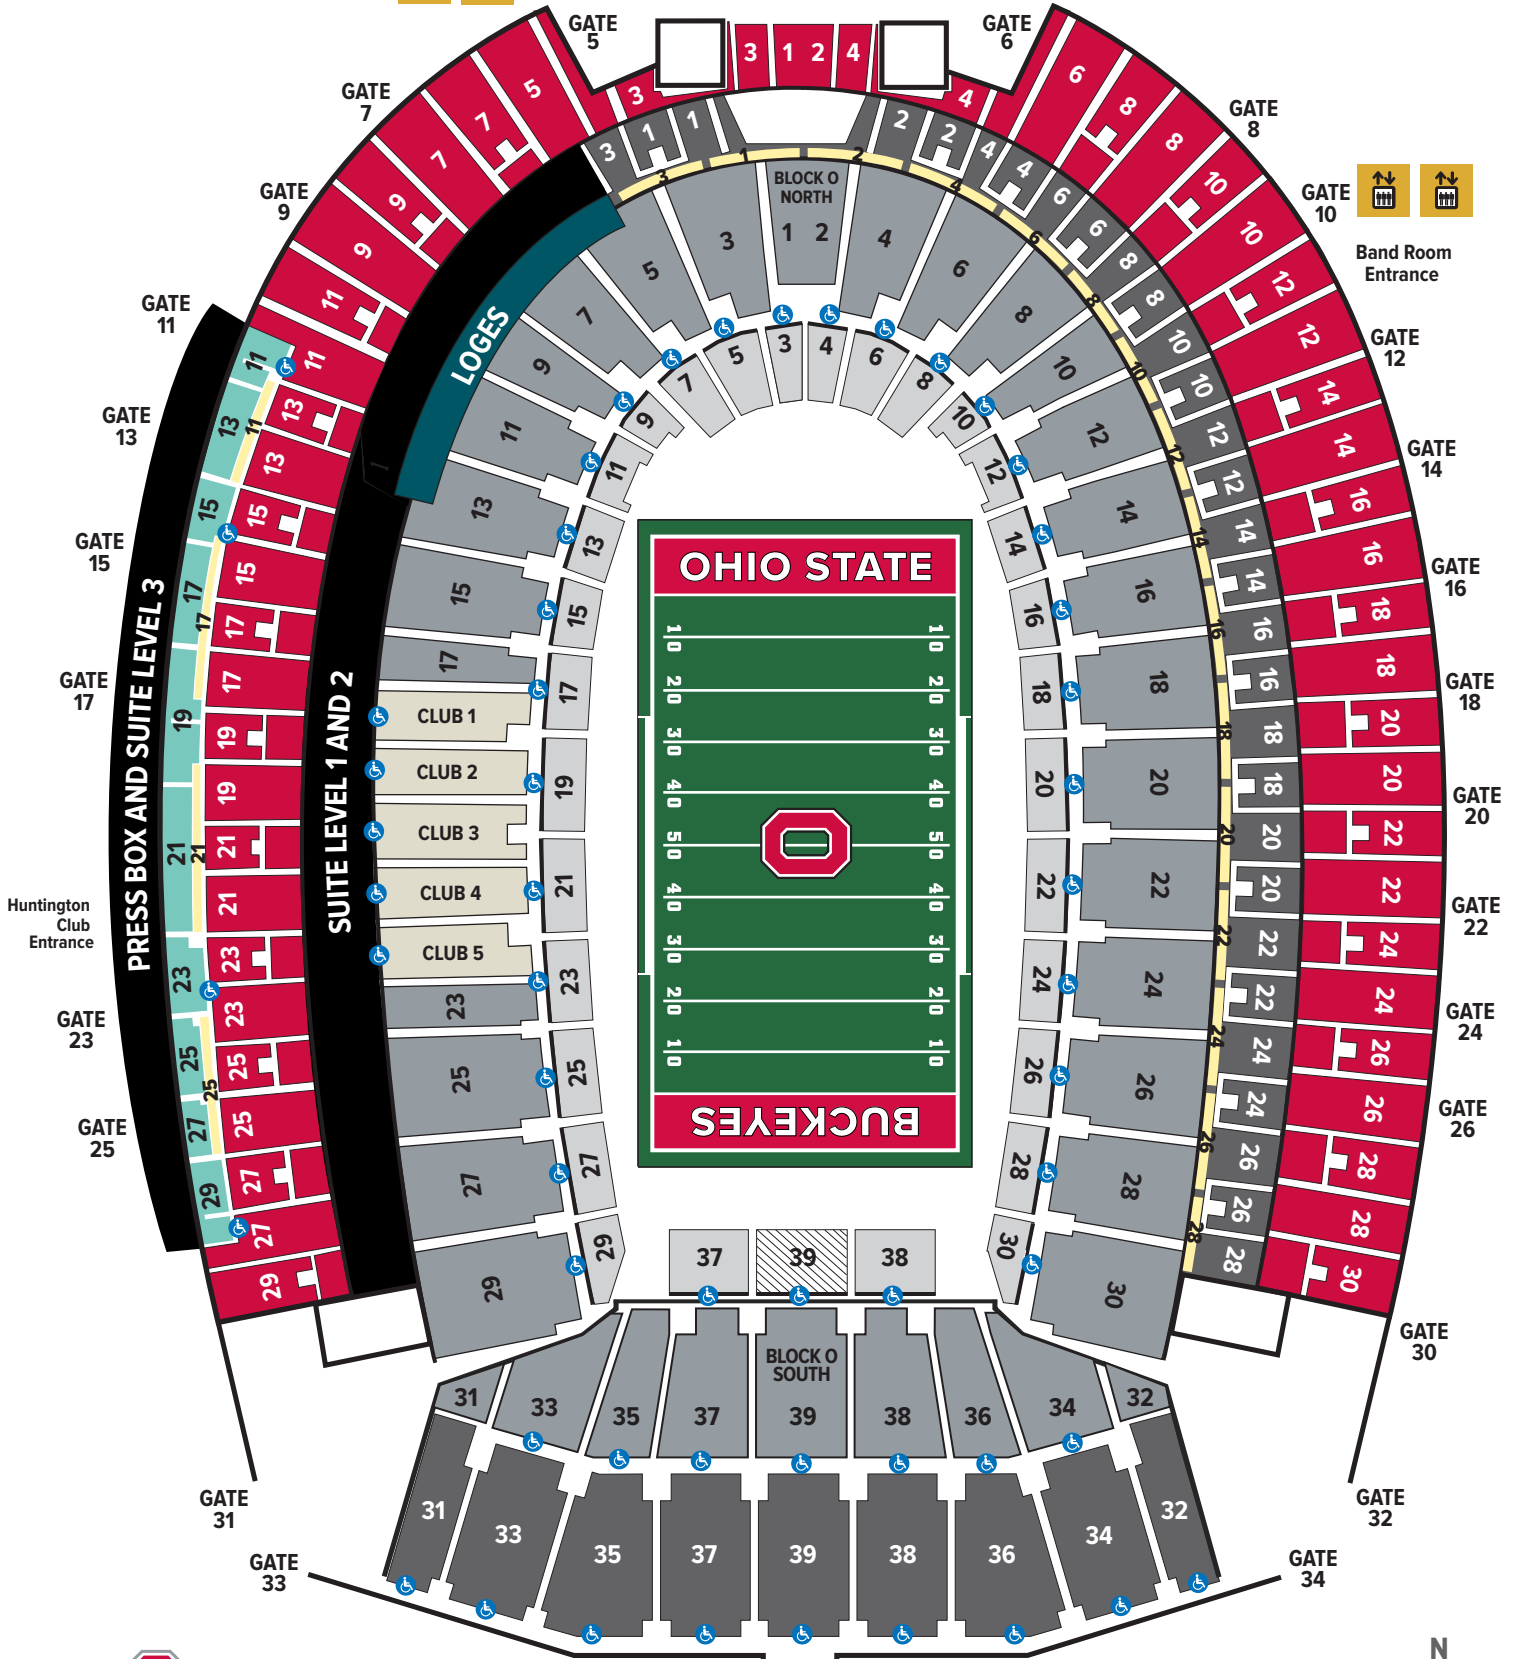

NORTH ROTUNDA

OHIO STATE

BUCKEYES

BLOCK O SOUTH

SOUTH STADIUM

SOUTH STADIUM

SCOREBOARD

OHIO STADIUM

AA-DECK

A-DECK

CLUB SEATING

B-DECK

C-DECK

D-DECK

BOX SEATS (BX)

SUITE LEVELS

LOGES

PUBLIC ELEVATOR

OSU BAND SEATING