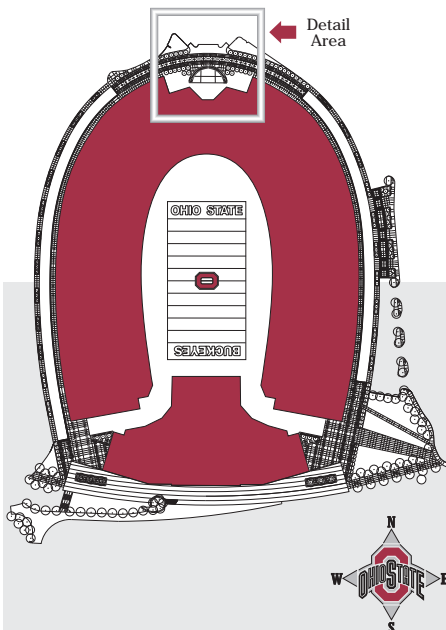

# Ohio Stadium Brick Campaign

— L O C A T O R —

**W**e are pleased to announce the location of the brick/paver recognizing your gift and bearing your personal inscription! The paver has been installed at Ohio Stadium and its general location is indicated below in yellow. Congratulations, you have joined thousands in supporting Ohio State Athletics and becoming part of the legend.

## North Walkway