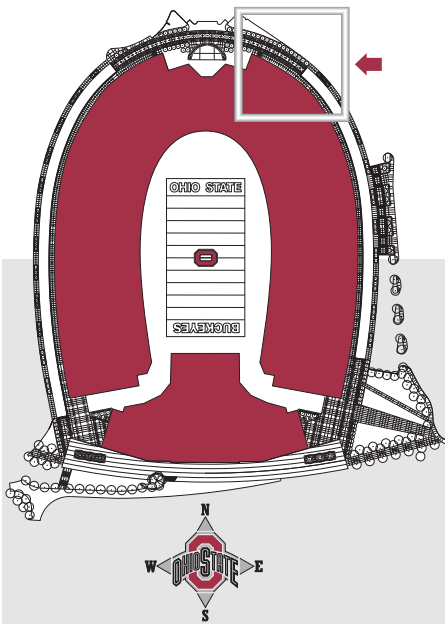

Ohio Stadium Brick Campaign

— L O C A T O R —

We are pleased to announce the location of the brick/paver recognizing your gift and bearing your personal inscription! The paver has been installed at Ohio Stadium and its general location is indicated below in yellow. Congratulations, you have joined thousands in supporting Ohio State Athletics and becoming part of the legend.

Questions? Call toll free
1-866-422-7425 or in
the 614 Area 688-8426

North
Walkway

Gate 8

Gate 10