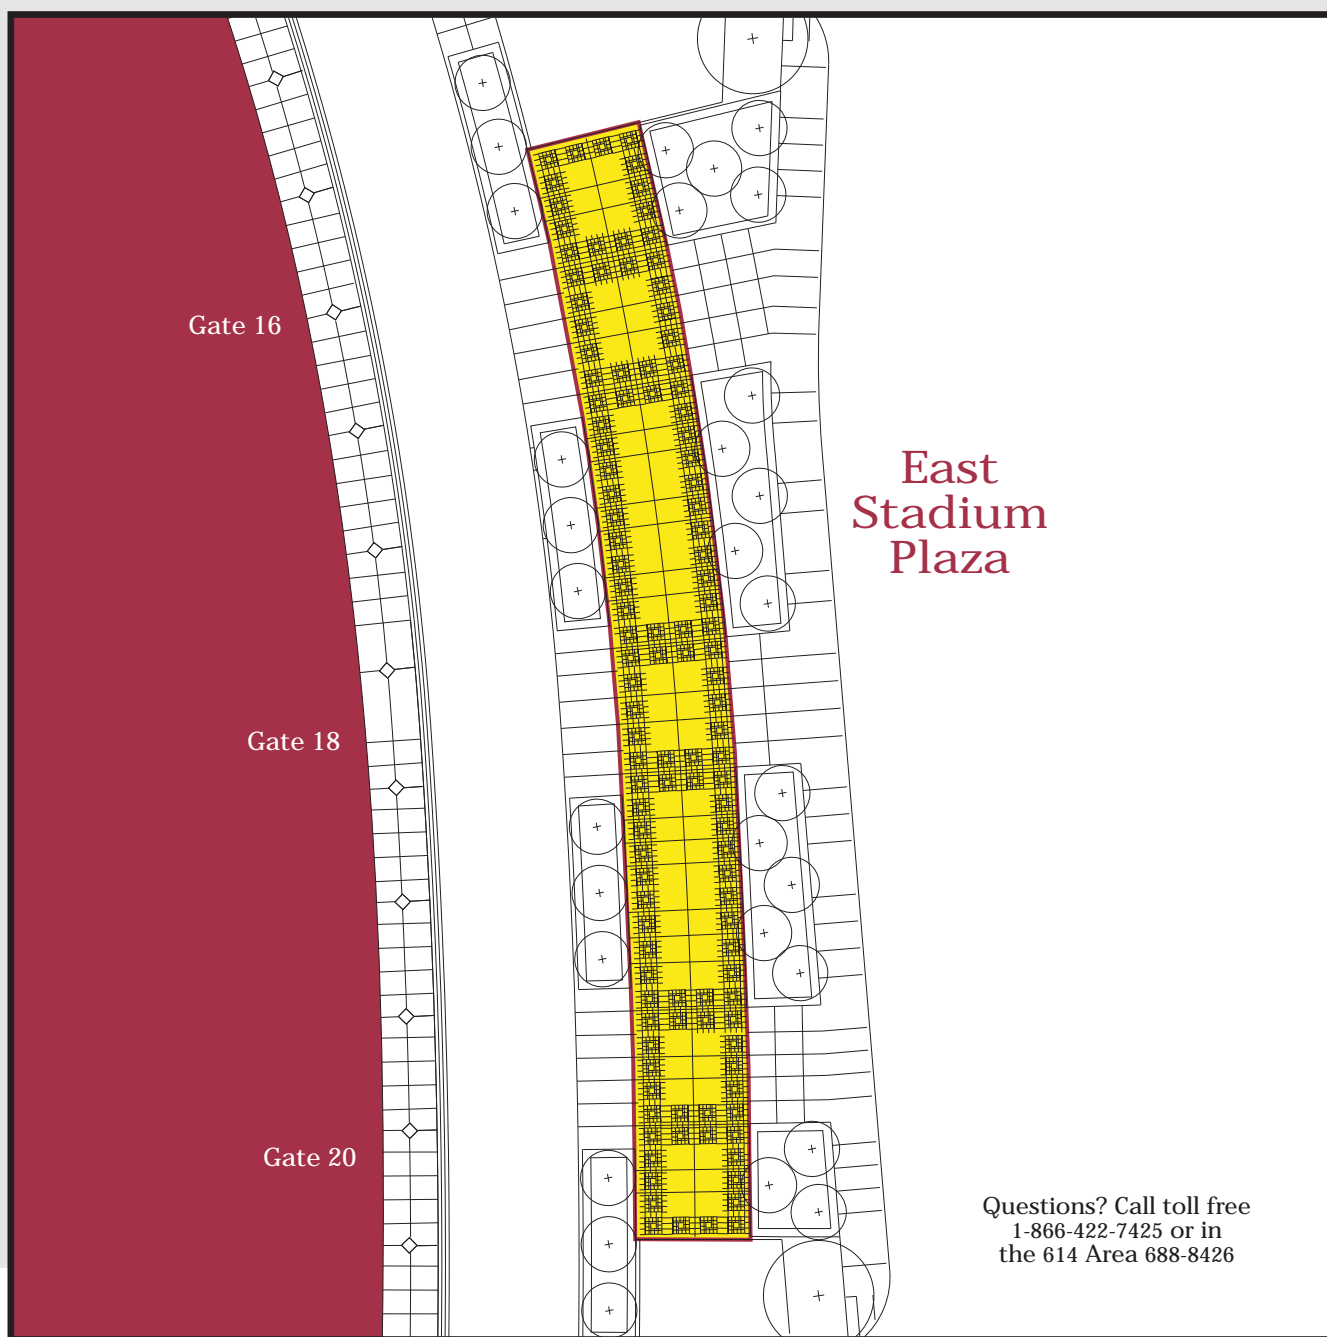

Ohio Stadium Brick Campaign

— L O C A T O R —

We are pleased to announce the location of the brick/paver recognizing your gift and bearing your personal inscription! The paver has been installed at Ohio Stadium and its general location is indicated below in yellow. Congratulations, you have joined thousands in supporting Ohio State Athletics and becoming part of the legend.