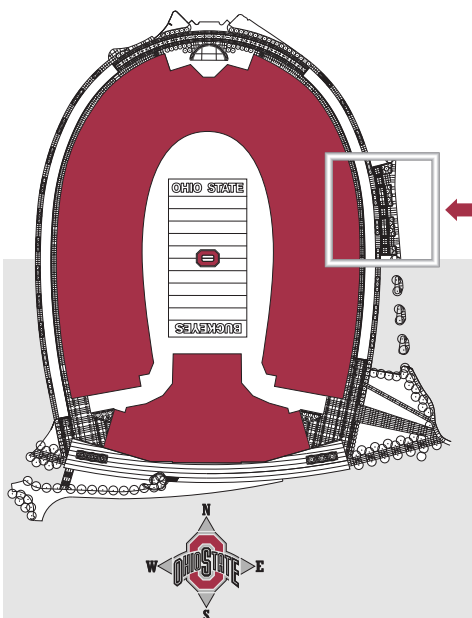

Ohio Stadium Brick Campaign

— L O C A T O R —

We are pleased to announce the location of the brick/paver recognizing your gift and bearing your personal inscription! The paver has been installed at Ohio Stadium and its general location is indicated below in yellow. Congratulations, you have joined thousands in supporting Ohio State Athletics and becoming part of the legend.